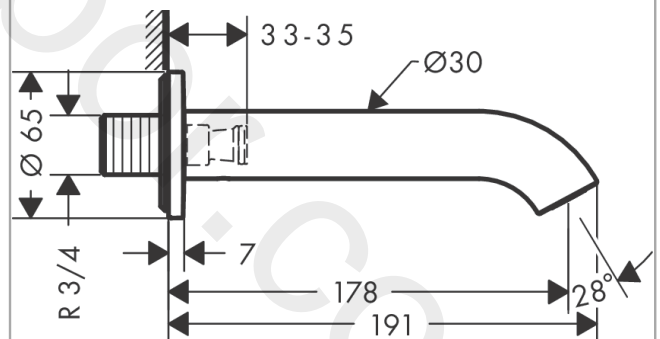

### product features

- 1 function
- with escutcheon
- projection: 178 mm
- wall-mounted
- maximum flow rate at 3 bar: 19 l/min
- connection dimension: DN20
- spray type: normal spray
- WRAS 2301049
- WRAS 2301049 - Approval letter 2301049

### Scale drawing

**AXOR Uno**  
**Bath spout curved**  
 Finish: **Polished Brass**    Article Number: **38411930**