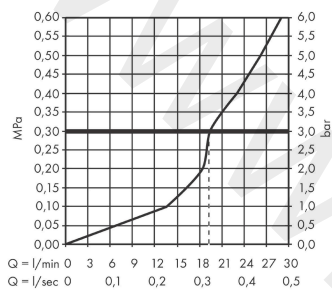

AXOR Uno
Bath spout curved
Finish: **Polished Brass**   Article Number: **38411930**

Flowchart

The consumption was measured in combination with the appropriate fittings (thermosta/mixer/
in-wall valve) to reflect actual application in practice.