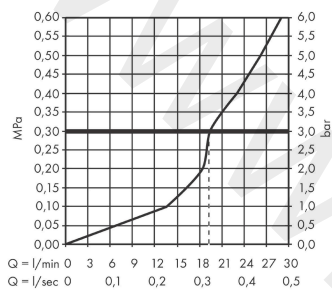

AXOR Uno
Bath spout curved
 Finish: **Brushed Nickel** Article Number: **38411820**

product features

- 1 function
- with escutcheon
- projection: 178 mm
- wall-mounted
- maximum flow rate at 3 bar: 19 l/min
- connection dimension: DN20
- spray type: normal spray
- WRAS 2301049
- WRAS 2301049 - Approval letter 2301049

Article Details

Price excl. VAT 418,80 £

Technology

Product image

Scale drawing

AXOR Uno
Bath spout curved
 Finish: **Brushed Nickel** Article Number: **38411820**

Flowchart

The consumption was measured in combination with the appropriate fittings (thermosta/mixer/
 in-wall valve) to reflect actual application in practice.