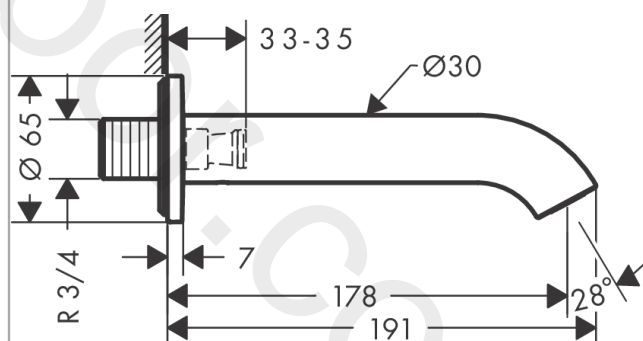

AXOR Uno
Bath spout curved
 Finish: **Brushed Nickel** Article Number: **38411820**

product features

- 1 function
- with escutcheon
- projection: 178 mm
- wall-mounted
- maximum flow rate at 3 bar: 19 l/min
- connection dimension: DN20
- spray type: normal spray
- WRAS 2301049
- WRAS 2301049 - Approval letter 2301049

Article Details

Price excl. VAT 418,80 £

Technology

Product image

Scale drawing

AXOR Uno
Bath spout curved
 Finish: **Brushed Nickel** Article Number: **38411820**

Flowchart

The consumption was measured in combination with the appropriate fittings (thermosta/mixer/
 in-wall valve) to reflect actual application in practice.

AXOR Uno
Bath spout curved
Finish: **Brushed Nickel** Article Number: **38411820**

Exploded Drawing

Year of production: >04/17

AXOR Uno
Bath spout curved
 Finish: **Brushed Nickel** Article Number: **38411820**

Spare part list

Year of production: >04/17

Pos.		Article Number	Price	PU
1	aerator M24x1 C	92934000	£ 20,50	1
2	O-ring 20x1,5	98197000	£ 3,30	1
3	special tool	95290000	£ 9,00	1
4	O-ring 18x1,5	98231000	£ 3,30	1
5	seal	97530000	£ 6,10	1
6	connecting thread G $\frac{3}{4}$	92504000	£ 64,00	1
7	O-ring 13x2	98128000	£ 3,30	1