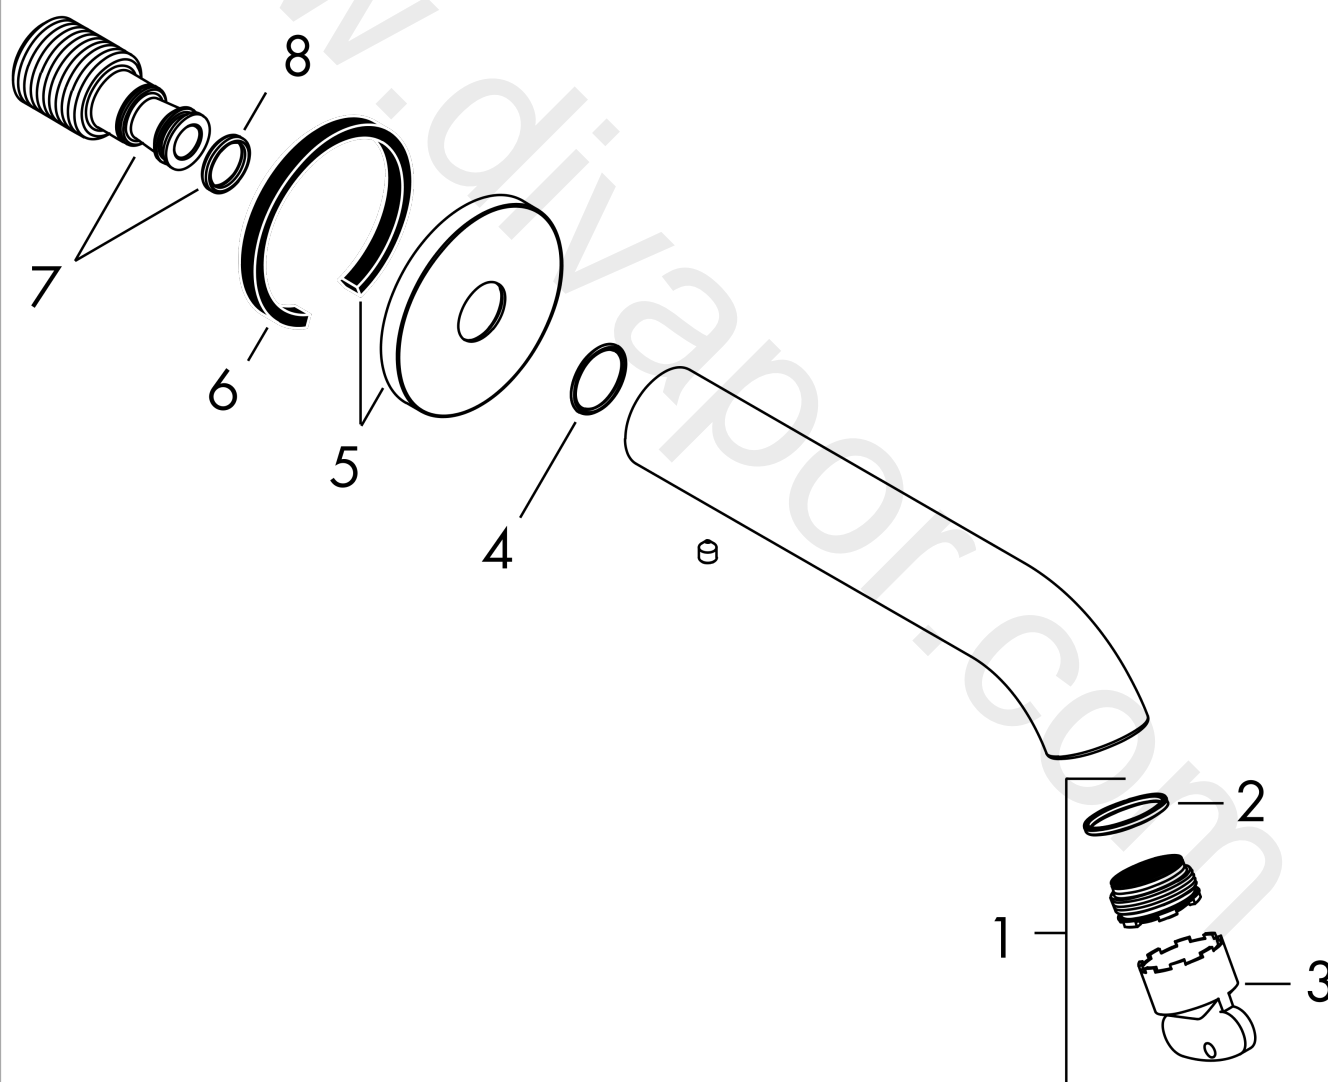

AXOR Uno
Bath spout curved
 Finish: **Brushed Nickel** Article Number: **38411820**

product features

- 1 function
- with escutcheon
- projection: 178 mm
- wall-mounted
- maximum flow rate at 3 bar: 19 l/min
- connection dimension: DN20
- spray type: normal spray
- WRAS 2301049
- WRAS 2301049 - Approval letter 2301049

Article Details

Price excl. VAT 418,80 £

Technology

Product image

Scale drawing

AXOR Uno
Bath spout curved
 Finish: **Brushed Nickel** Article Number: **38411820**

Flowchart

The consumption was measured in combination with the appropriate fittings (thermosta/mixer/
 in-wall valve) to reflect actual application in practice.

AXOR Uno
Bath spout curved
Finish: **Brushed Nickel** Article Number: **38411820**

Exploded Drawing

Year of production: >04/17

AXOR Uno
Bath spout curved
 Finish: **Brushed Nickel** Article Number: **38411820**

Spare part list

Year of production: >04/17

Pos.		Article Number	Price	PU
1	aerator M24x1 C	92934000	£ 20,50	1
2	O-ring 20x1,5	98197000	£ 3,30	1
3	special tool	95290000	£ 9,00	1
4	O-ring 18x1,5	98231000	£ 3,30	1
5	seal	97530000	£ 6,10	1
6	connecting thread G $\frac{3}{4}$	92504000	£ 64,00	1
7	O-ring 13x2	98128000	£ 3,30	1