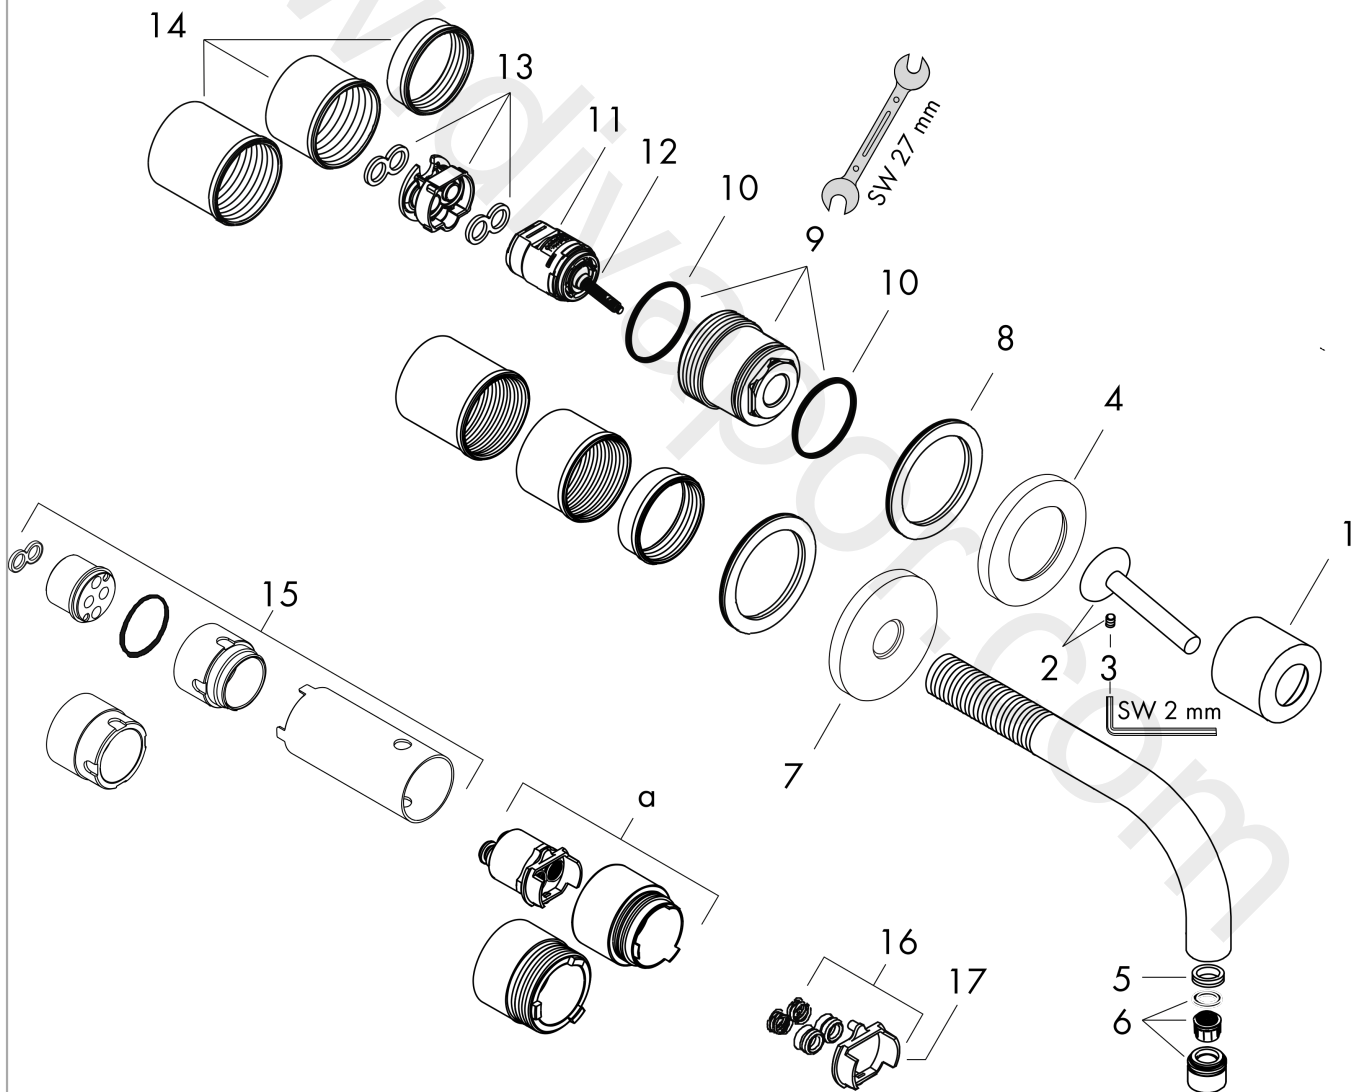

AXOR Uno

Single lever basin mixer for concealed installation wall-mounted with spout 225 mm and escutcheons 2 ticks

Finish: **Chrome** Article Number: **38126009**

Exploded Drawing

Year of production: >04/20

AXOR Uno

Single lever basin mixer for concealed installation wall-mounted with spout 225 mm and escutcheons 2 ticks

Finish: **Chrome** Article Number: **38126009**

Spare part list

Year of production: >04/20

Pos.		Article Number	Price	PU
1	flange	96908000	£ 43,00	1
2	handle	10092000	£ 79,00	1
3	hollow set screw M4x6	97767000	£ 3,30	1
4	escutcheon for handle	96909000	£ 79,00	1
5	O-ring 13x1,5	98475000	£ 3,30	1
6	aerator M18x1 (3,5 l/min)	93812000	£ 35,00	1
7	escutcheon for spout	96910000	£ 79,00	1
8	washer	97600000	£ 13,30	1
9	nut	95645000	£ 43,00	1
10	O-ring 34x2	98383000	£ 6,10	1
11	cartridge, assy	92930000	£ 64,00	1
12	O-ring 21,95x1,78	95169000	£ 3,30	1
13	adapter for cartridge	95644000	£ 16,10	1
14	fixing set	97971000	£ 43,00	1
15	extension set 25 mm for 13622180	31971000	£ 169,00	1
16	conversion kit	95643000	£ 43,00	1
17	adapter for cartridge	97280000	£ 6,10	1
a	extension set for 38111180	38982000	£ 173,00	1
b	pop up waste	51301000	£ 87,00	1