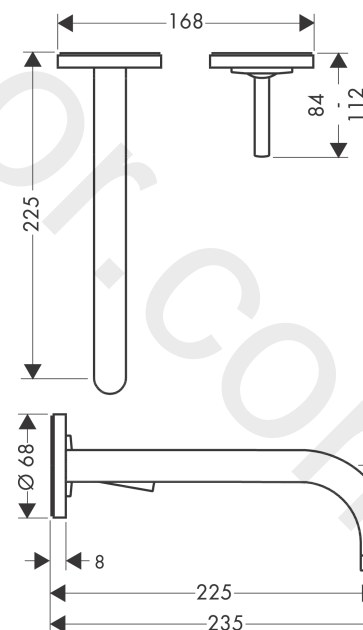

## AXOR Uno

Single lever basin mixer for concealed installation wall-mounted with spout 225 mm and escutcheons 2 ticks

Finish: **Chrome** Article Number: **38126009**

### product features

- consists of: single lever basin mixer for concealed installation wall-mounted, waste set
- projection: 225 mm
- handle variant: pin handle
- spray type: normal spray
- maximum flow rate at 3 bar: 3,8 l/min
- ceramic cartridge
- non-closing waste set
- connection type: basic set
- connection dimension: DN15
- handle can be positioned on the right or left, depending on the basic set installation

### Scale drawing

**AXOR Uno**  
**Single lever basin mixer for concealed installation wall-mounted with spout 225 mm and escutcheons 2 ticks**  
Finish: **Chrome** Article Number: **38126009**

### Spare part list

Year of production: >04/20

Pos.		Article Number	Price	PU
1	flange	96908000	£ 43,00	1
2	handle	10092000	£ 79,00	1
3	hollow set screw M4x6	97767000	£ 3,30	1
4	escutcheon for handle	96909000	£ 79,00	1
5	O-ring 13x1,5	98475000	£ 3,30	1
6	aerator M18x1 (3,5 l/min)	93812000	£ 35,00	1
7	escutcheon for spout	96910000	£ 79,00	1
8	washer	97600000	£ 13,30	1
9	nut	95645000	£ 43,00	1
10	O-ring 34x2	98383000	£ 6,10	1
11	cartridge, assy	92930000	£ 64,00	1
12	O-ring 21,95x1,78	95169000	£ 3,30	1
13	adapter for cartridge	95644000	£ 16,10	1
14	fixing set	97971000	£ 43,00	1
15	extension set 25 mm for 13622180	31971000	£ 169,00	1
16	conversion kit	95643000	£ 43,00	1
17	adapter for cartridge	97280000	£ 6,10	1
a	extension set for 38111180	38982000	£ 173,00	1
b	pop up waste	51301000	£ 87,00	1