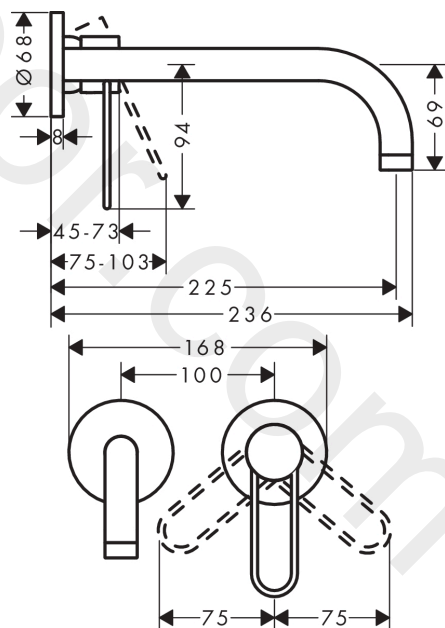

AXOR Uno

Single lever basin mixer for concealed installation wall-mounted with loop handle and spout 225 mm 3 ticks

Finish: **Chrome** Article Number: **38125009**

product features

- consists of: single lever basin mixer for concealed installation wall-mounted, waste set
- projection: 225 mm
- handle variant: flat handle
- maximum flow rate at 3 bar: 1,9 l/min
- ceramic cartridge
- temperature limitation adjustable
- non-closing waste set
- connection type: basic set
- connection dimension: DN15
- handle can be positioned on the right or left, depending on the basic set installation

Technology

Product image

Scale drawing

AXOR Uno
Single lever basin mixer for concealed installation wall-mounted with loop handle and spout 225 mm 3 ticks
Finish: **Chrome** Article Number: **38125009**

Flowchart

AXOR Uno

Single lever basin mixer for concealed installation wall-mounted with loop handle and spout 225 mm 3 ticks

Finish: **Chrome** Article Number: **38125009**

Exploded Drawing

Year of production: >04/20

Pos.		Article Number	Price	PU
1	spout 220 mm	97368000	£ 173,00	1
2	spray former	93803000	£ 25,00	1
3	O-ring 13x1,5	98475000	£ 3,30	1
4	washer	97600000	£ 13,30	1
5	handle	93054000	£ 64,00	1
6	screw cover	96338000	£ 3,30	1
7	sleeve	93053000	£ 43,00	1
8	escutcheon Ø 68 mm	93052000	£ 35,00	1
9	escutcheon for spout	96910000	£ 79,00	1
10	nut	93141000	£ 43,00	1
11	O-ring 26x2	98147000	£ 3,30	1
12	cartridge, assy	95973000	£ 79,00	1
13	locking screw for handle	95140000	£ 6,10	1
14	seal	98865000	£ 35,00	1
15	adapter for cartridge	95634000	£ 13,30	1
16	fixing set	97971000	£ 43,00	1
17	extension set 25 mm for 13622180	31971000	£ 169,00	1
a	pop up waste	51301000	£ 87,00	1