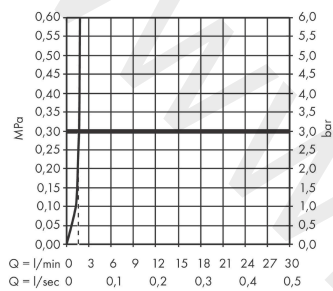

AXOR Uno

Single lever basin mixer for concealed installation wall-mounted with loop handle and spout 225 mm 3 ticks

Finish: **Chrome** Article Number: **38125009**

product features

- consists of: single lever basin mixer for concealed installation wall-mounted, waste set
- projection: 225 mm
- handle variant: flat handle
- maximum flow rate at 3 bar: 1,9 l/min
- ceramic cartridge
- temperature limitation adjustable
- non-closing waste set
- connection type: basic set
- connection dimension: DN15
- handle can be positioned on the right or left, depending on the basic set installation

Technology

Product image

Scale drawing

AXOR Uno
Single lever basin mixer for concealed installation wall-mounted with loop handle and spout 225 mm 3 ticks
Finish: **Chrome** Article Number: **38125009**

Flowchart