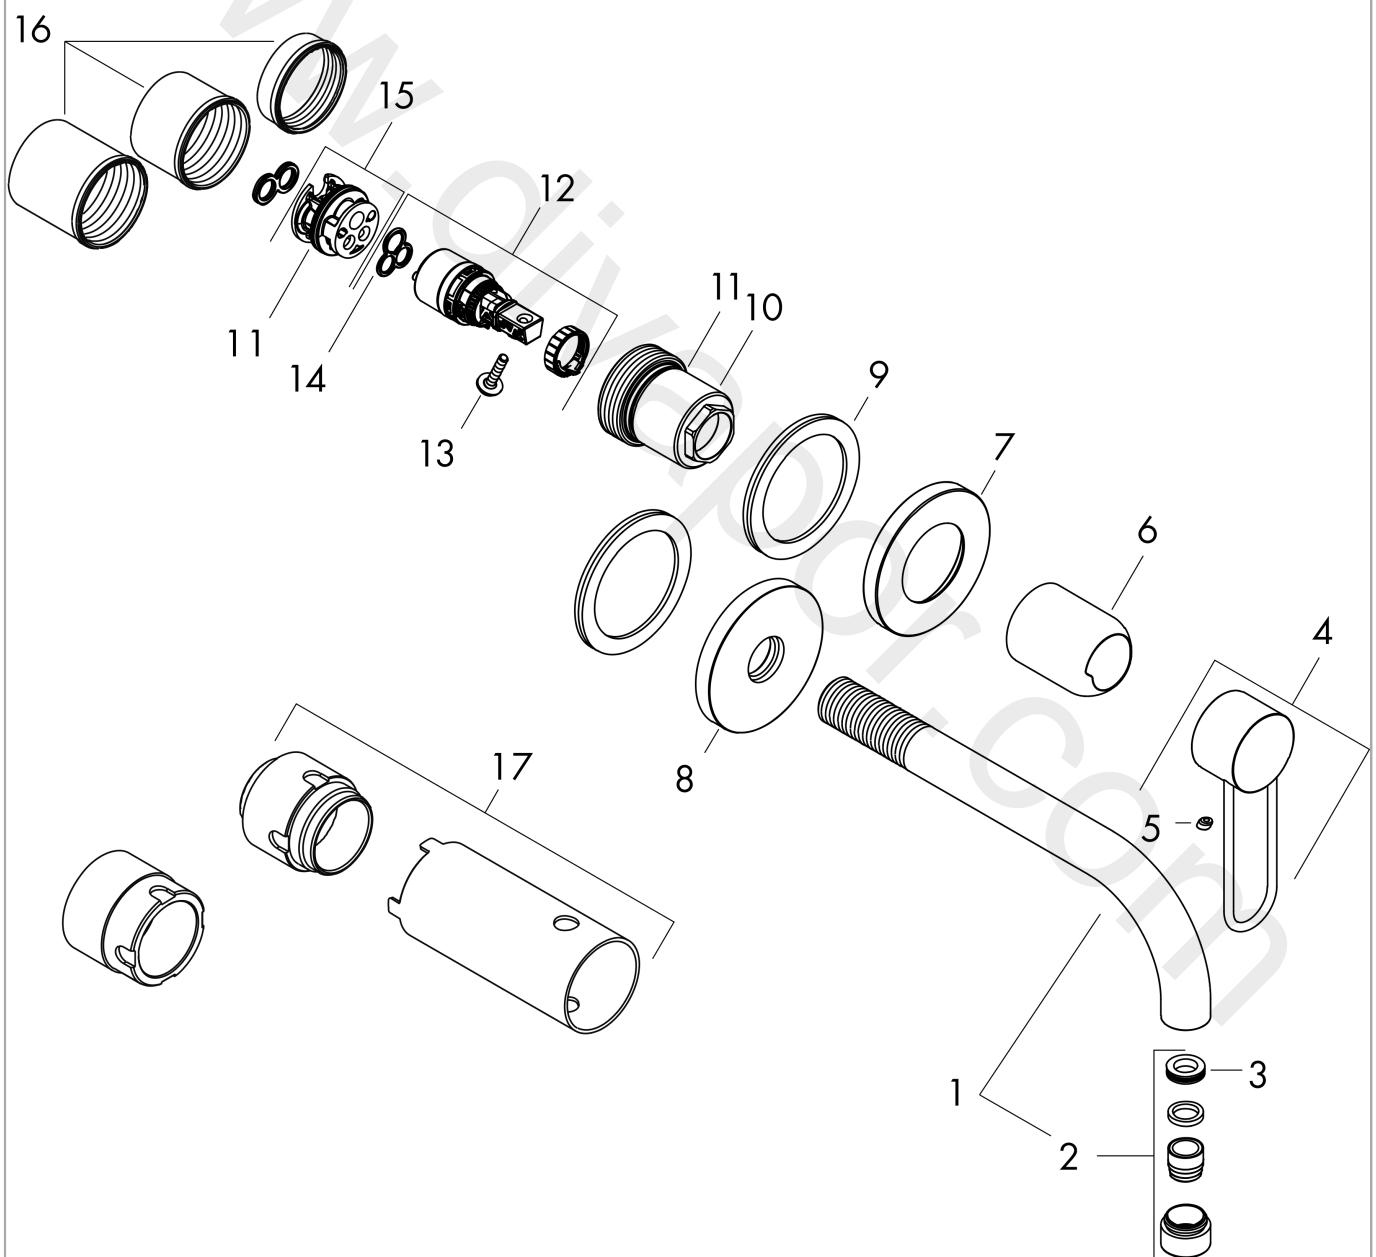

AXOR Uno

Single lever basin mixer for concealed installation wall-mounted with loop handle and spout 225 mm 3 ticks

Finish: **Chrome** Article Number: **38125009**

product features

- consists of: single lever basin mixer for concealed installation wall-mounted, waste set
- projection: 225 mm
- handle variant: flat handle
- maximum flow rate at 3 bar: 1,9 l/min
- ceramic cartridge
- temperature limitation adjustable
- non-closing waste set
- connection type: basic set
- connection dimension: DN15
- handle can be positioned on the right or left, depending on the basic set installation

AXOR Uno

Single lever basin mixer for concealed installation wall-mounted with loop handle and spout 225 mm 3 ticks

Finish: **Chrome** Article Number: **38125009**

Exploded Drawing

Year of production: >04/20

AXOR Uno
Single lever basin mixer for concealed installation wall-mounted with loop handle and spout 225 mm 3 ticks
 Finish: **Chrome** Article Number: **38125009**

Spare part list

Year of production: >04/20

Pos.		Article Number	Price	PU
1	spout 220 mm	97368000	£ 173,00	1
2	spray former	93803000	£ 25,00	1
3	O-ring 13x1,5	98475000	£ 3,30	1
4	washer	97600000	£ 13,30	1
5	handle	93054000	£ 64,00	1
6	screw cover	96338000	£ 3,30	1
7	sleeve	93053000	£ 43,00	1
8	escutcheon Ø 68 mm	93052000	£ 35,00	1
9	escutcheon for spout	96910000	£ 79,00	1
10	nut	93141000	£ 43,00	1
11	O-ring 26x2	98147000	£ 3,30	1
12	cartridge, assy	95973000	£ 79,00	1
13	locking screw for handle	95140000	£ 6,10	1
14	seal	98865000	£ 35,00	1
15	adapter for cartridge	95634000	£ 13,30	1
16	fixing set	97971000	£ 43,00	1
17	extension set 25 mm for 13622180	31971000	£ 169,00	1
a	pop up waste	51301000	£ 87,00	1