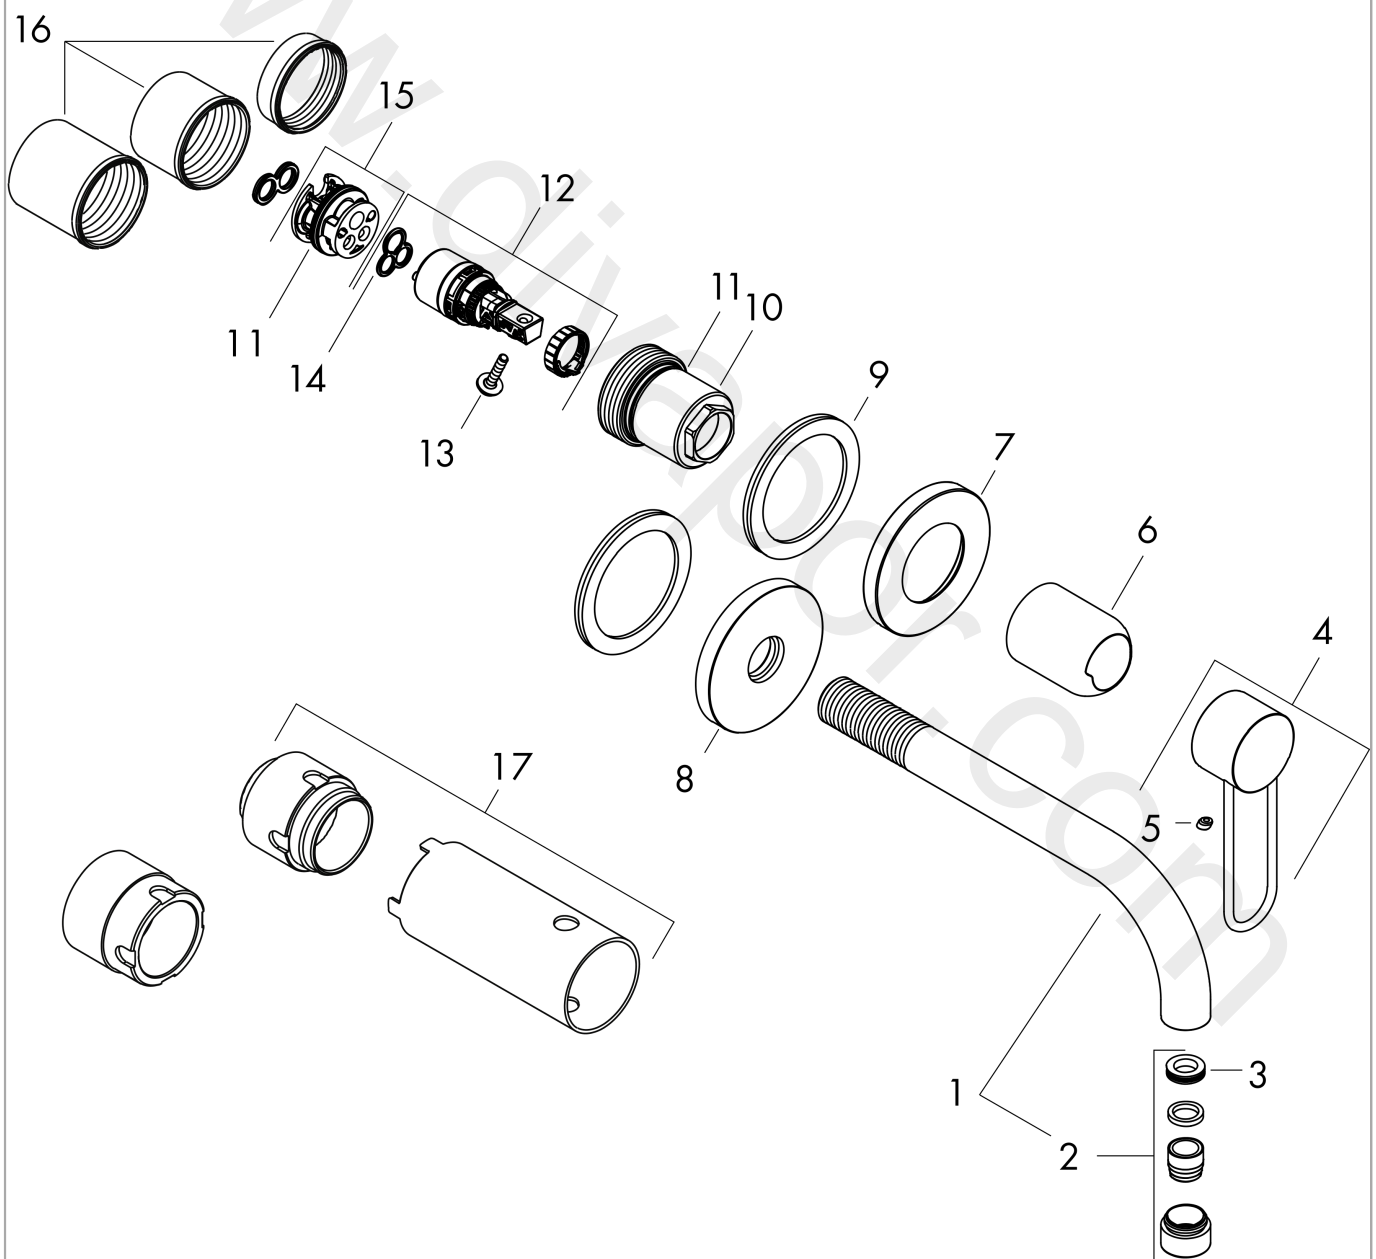

Finish: **Brushed Nickel** Article Number: **38122820**

Flowchart

- ① With flow limiter
- ② Without flow limiter

AXOR Uno
Single lever basin mixer for concealed installation wall-mounted with loop handle and spout 225
mm
Finish: **Brushed Nickel** Article Number: **38122820**

Installation examples

AXOR Uno

Single lever basin mixer for concealed installation wall-mounted with loop handle and spout 225 mm

Finish: **Brushed Nickel** Article Number: **38122820**

Exploded Drawing

Year of production: >07/17

AXOR Uno

Single lever basin mixer for concealed installation wall-mounted with loop handle and spout 225 mm

Finish: **Brushed Nickel** Article Number: **38122820**

Spare part list

Year of production: >07/17

Pos.		Article Number	Price	PU
1	spout 220 mm	97368820	£ 224,00	1
2	aerator M18x1 (5 l/min)	95387820	-	1
3	O-ring 13x1,5	98475000	£ 3,30	1
4	handle	93054820	-	1
5	screw cover	96338000	£ 3,30	1
6	sleeve	93053820	£ 64,00	1
7	escutcheon Ø 68 mm	93052820	£ 51,00	1
8	escutcheon for spout	96910820	£ 137,00	1
9	washer	97600000	£ 13,30	1
10	nut	93141000	£ 43,00	1
11	O-ring 26x2	98147000	£ 3,30	1
12	cartridge, assy	97685000	£ 64,00	1
13	locking screw for handle	95140000	£ 6,10	1
14	seal	98865000	£ 35,00	1
15	adapter for cartridge	95634000	£ 13,30	1
16	fixing set	97971000	£ 43,00	1
17	extension set 25 mm for 13622180	31971000	£ 169,00	1
a	waste	50001820	£ 106,56	1
b	adapter for exchanged connections	93819000	£ 173,00	1