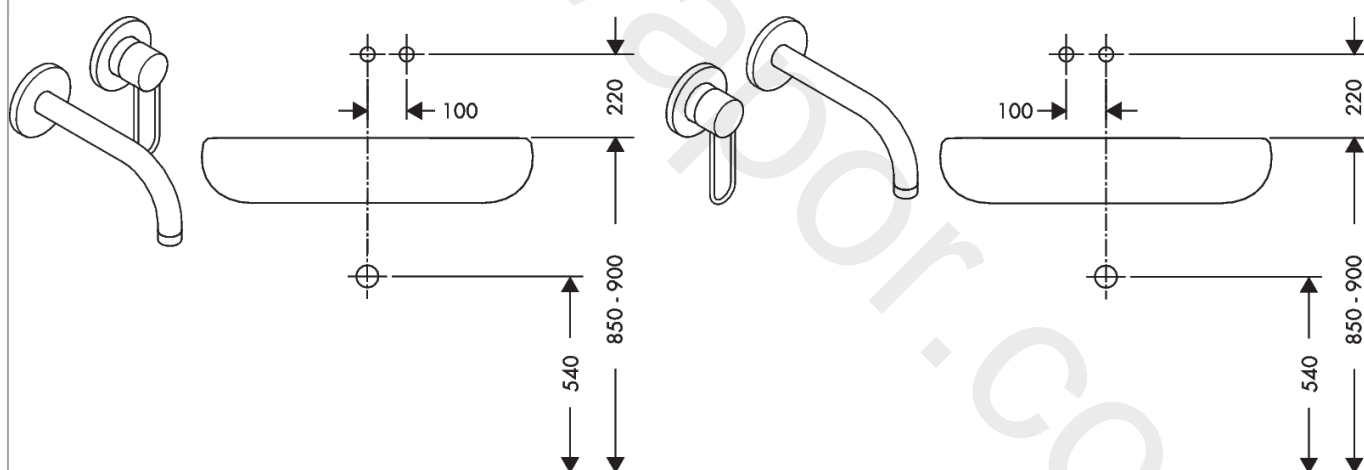

AXOR Uno

Single lever basin mixer for concealed installation wall-mounted with loop handle and spout 225 mm

Finish: **Brushed Nickel** Article Number: **38122820**

product features

- consists of: single lever basin mixer for concealed installation wall-mounted, waste set
- projection: 225 mm
- handle variant: flat handle
- spray type: normal spray
- maximum flow rate at 3 bar: 5 l/min
- ceramic cartridge
- temperature limitation adjustable
- suitable for continuous flow water heaters
- non-closing waste set
- connection type: basic set
- connection dimension: DN15
- handle can be positioned on the right or left, depending on the basic set installation
- EU taxonomy: max. 6 l/min - Substantial Contribution (SC)
- WRAS 1906018

Finish: **Brushed Nickel** Article Number: **38122820**

Flowchart

- ① With flow limiter
- ② Without flow limiter

AXOR Uno
Single lever basin mixer for concealed installation wall-mounted with loop handle and spout 225
mm
Finish: **Brushed Nickel** Article Number: **38122820**

Installation examples

AXOR Uno

Single lever basin mixer for concealed installation wall-mounted with loop handle and spout 225 mm

Finish: **Brushed Nickel** Article Number: **38122820**

Exploded Drawing

Year of production: >07/17

Pos.		Article Number	Price	PU
1	spout 220 mm	97368820	£ 224,00	1
2	aerator M18x1 (5 l/min)	95387820	-	1
3	O-ring 13x1,5	98475000	£ 3,30	1
4	handle	93054820	-	1
5	screw cover	96338000	£ 3,30	1
6	sleeve	93053820	£ 64,00	1
7	escutcheon Ø 68 mm	93052820	£ 51,00	1
8	escutcheon for spout	96910820	£ 137,00	1
9	washer	97600000	£ 13,30	1
10	nut	93141000	£ 43,00	1
11	O-ring 26x2	98147000	£ 3,30	1
12	cartridge, assy	97685000	£ 64,00	1
13	locking screw for handle	95140000	£ 6,10	1
14	seal	98865000	£ 35,00	1
15	adapter for cartridge	95634000	£ 13,30	1
16	fixing set	97971000	£ 43,00	1
17	extension set 25 mm for 13622180	31971000	£ 169,00	1
a	waste	50001820	£ 106,56	1
b	adapter for exchanged connections	93819000	£ 173,00	1