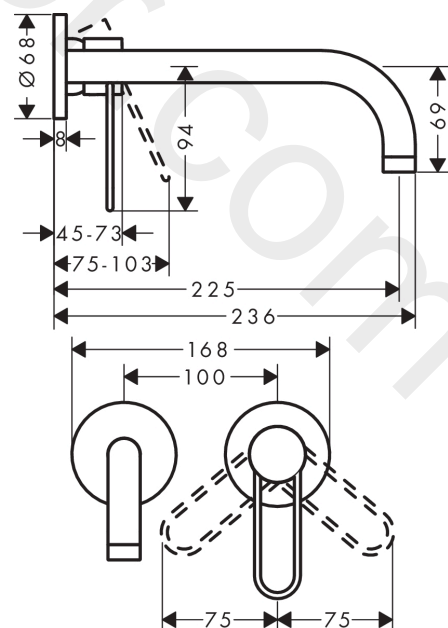

Scale drawing