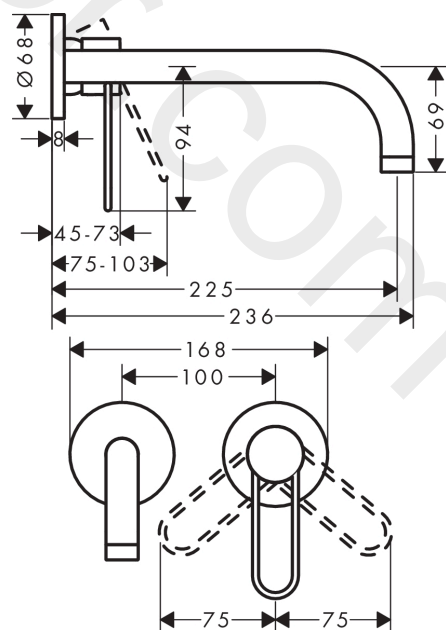

### product features

- consists of: single lever basin mixer for concealed installation wall-mounted, waste set
- projection: 225 mm
- handle variant: flat handle
- spray type: normal spray
- maximum flow rate at 3 bar: 5 l/min
- ceramic cartridge
- temperature limitation adjustable
- suitable for continuous flow water heaters
- non-closing waste set
- connection type: basic set
- connection dimension: DN15
- handle can be positioned on the right or left, depending on the basic set installation
- EU taxonomy: max. 6 l/min - Substantial Contribution (SC)
- WRAS 1906018

### Scale drawing