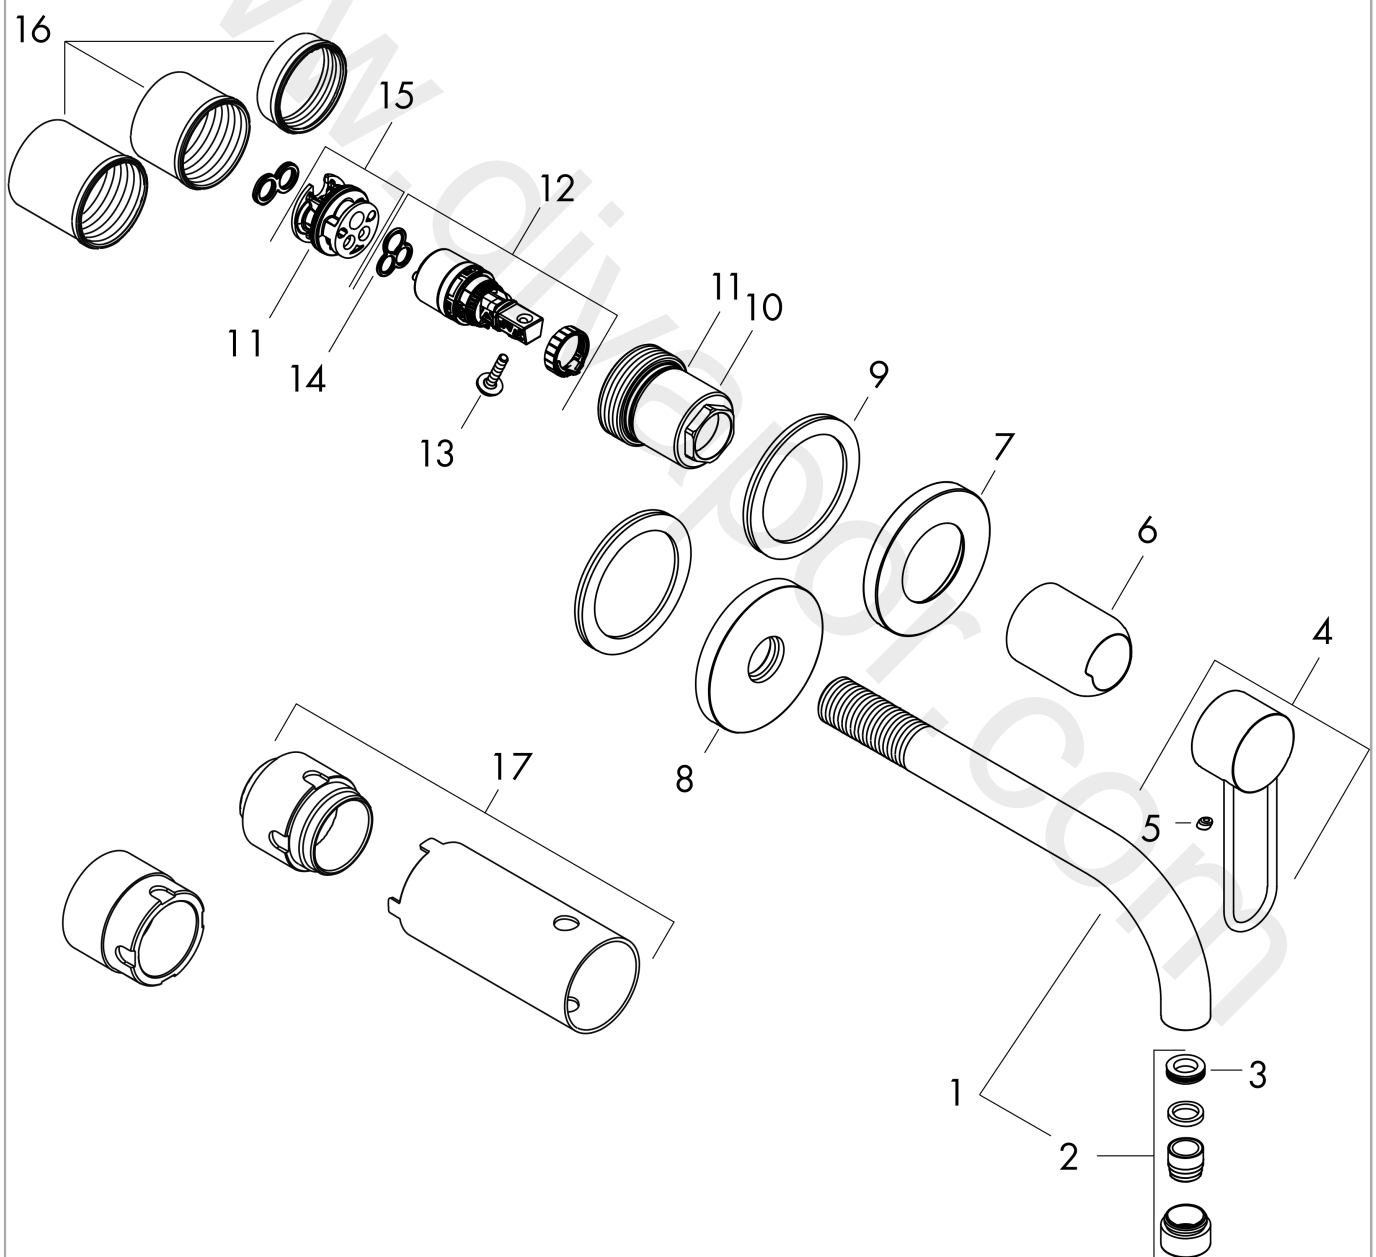

### product features

- consists of: single lever basin mixer for concealed installation wall-mounted, waste set
- projection: 225 mm
- handle variant: flat handle
- spray type: normal spray
- maximum flow rate at 3 bar: 5 l/min
- ceramic cartridge
- temperature limitation adjustable
- suitable for continuous flow water heaters
- non-closing waste set
- connection type: basic set
- connection dimension: DN15
- handle can be positioned on the right or left, depending on the basic set installation
- EU taxonomy: max. 6 l/min - Substantial Contribution (SC)
- WRAS 1906018

## AXOR Uno

Single lever basin mixer for concealed installation wall-mounted with loop handle and spout 225 mm

Finish: **Chrome** Article Number: **38122000**

### Exploded Drawing

Year of production: >04/17

### Spare part list

Year of production: >04/17

Pos.		Article Number	Price	PU
1	spout 220 mm	97368000	£ 173,00	1
2	aerator M18x1 (5 l/min)	95387000	£ 43,00	1
3	O-ring 13x1,5	98475000	£ 3,30	1
4	handle	93054000	£ 64,00	1
5	screw cover	96338000	£ 3,30	1
6	sleeve	93053000	£ 43,00	1
7	escutcheon Ø 68 mm	93052000	£ 35,00	1
8	escutcheon for spout	96910000	£ 79,00	1
9	washer	97600000	£ 13,30	1
10	nut	93141000	£ 43,00	1
11	O-ring 26x2	98147000	£ 3,30	1
12	cartridge, assy	97685000	£ 64,00	1
13	locking screw for handle	95140000	£ 6,10	1
14	seal	98865000	£ 35,00	1
15	adapter for cartridge	95634000	£ 13,30	1
16	fixing set	97971000	£ 43,00	1
17	extension set 25 mm for 13622180	31971000	£ 169,00	1
a	waste	50001000	£ 71,00	1
b	adapter for exchanged connections	93819000	£ 173,00	1