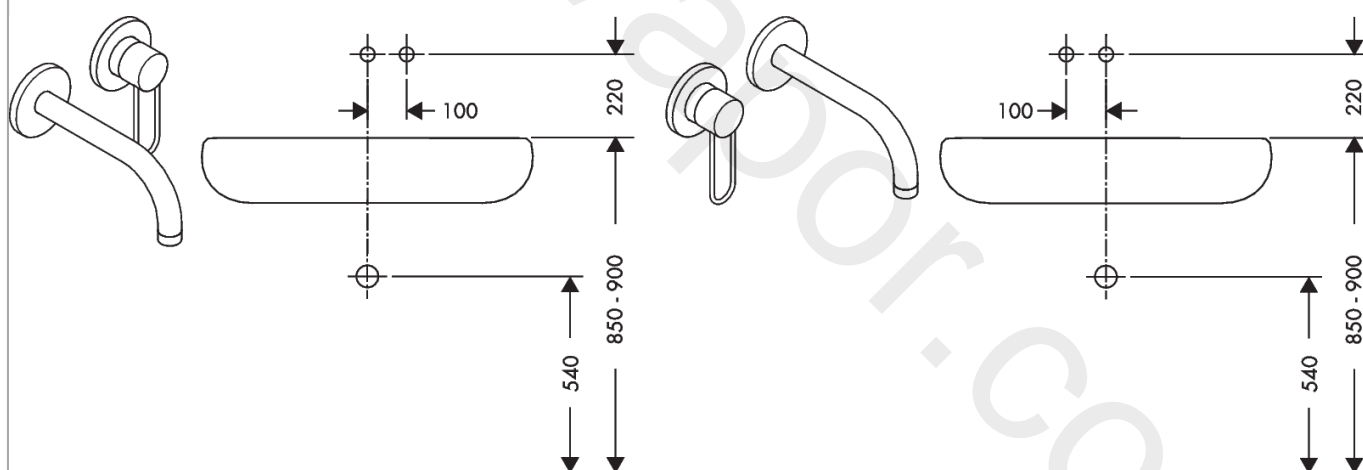

AXOR Uno
Single lever basin mixer for concealed installation wall-mounted with loop handle and spout 225
mm
Finish: **Chrome** Article Number: **38122000**

Installation examples