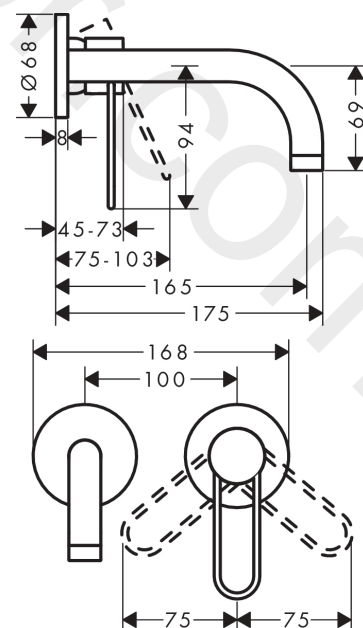

### product features

- consists of: single lever basin mixer for concealed installation wall-mounted, waste set
- projection: 165 mm
- handle variant: flat handle
- spray type: normal spray
- maximum flow rate at 3 bar: 5 l/min
- ceramic cartridge
- temperature limitation adjustable
- suitable for continuous flow water heaters
- non-closing waste set
- connection type: basic set
- connection dimension: DN15
- handle can be positioned on the right or left, depending on the basic set installation
- EU taxonomy: max. 6 l/min - Substantial Contribution (SC)
- WRAS 1906018

### Scale drawing

### Spare part list

Year of production: >07/17

Pos.		Article Number	Price	PU
1	spout 160 mm	97369820	£ 260,00	1
2	aerator M18x1 (5 l/min)	95387820	-	1
3	O-ring 13x1,5	98475000	£ 3,30	1
4	handle	93054820	-	1
5	screw cover	96338000	£ 3,30	1
6	sleeve	93053820	£ 64,00	1
7	escutcheon Ø 68 mm	93052820	£ 51,00	1
8	escutcheon for spout	96910820	£ 137,00	1
9	washer	97600000	£ 13,30	1
10	nut	93141000	£ 43,00	1
11	O-ring 26x2	98147000	£ 3,30	1
12	cartridge, assy	97685000	£ 64,00	1
13	locking screw for handle	95140000	£ 6,10	1
14	seal	98865000	£ 35,00	1
15	adapter for cartridge	95634000	£ 13,30	1
16	extension set 25 mm for 13622180	31971000	£ 169,00	1
17	fixing set	97971000	£ 43,00	1
a	waste	50001820	£ 106,56	1
b	adapter for exchanged connections	93819000	£ 173,00	1