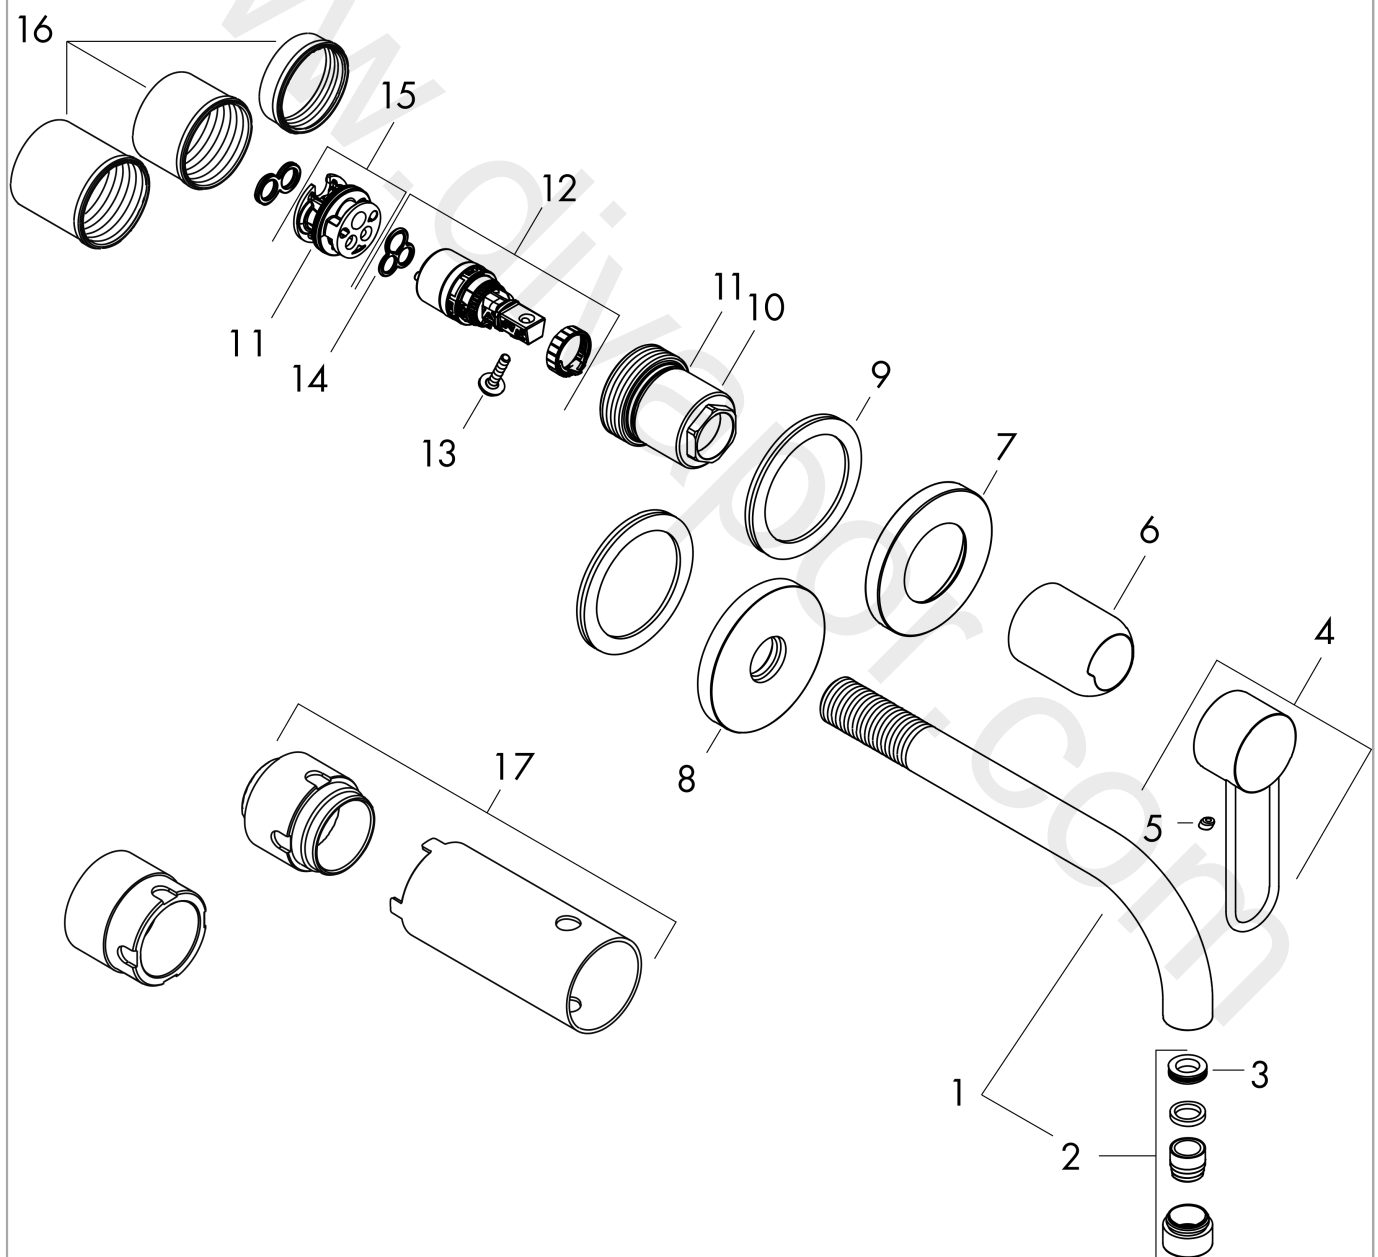

AXOR Uno

Single lever basin mixer for concealed installation wall-mounted with loop handle and spout 165 mm

Finish: **Brushed Nickel** Article Number: **38121820**

Exploded Drawing

Year of production: >07/17

AXOR Uno

Single lever basin mixer for concealed installation wall-mounted with loop handle and spout 165 mm

Finish: **Brushed Nickel** Article Number: **38121820**

Spare part list

Year of production: >07/17

Pos.		Article Number	Price	PU
1	spout 160 mm	97369820	£ 260,00	1
2	aerator M18x1 (5 l/min)	95387820	-	1
3	O-ring 13x1,5	98475000	£ 3,30	1
4	handle	93054820	-	1
5	screw cover	96338000	£ 3,30	1
6	sleeve	93053820	£ 64,00	1
7	escutcheon Ø 68 mm	93052820	£ 51,00	1
8	escutcheon for spout	96910820	£ 137,00	1
9	washer	97600000	£ 13,30	1
10	nut	93141000	£ 43,00	1
11	O-ring 26x2	98147000	£ 3,30	1
12	cartridge, assy	97685000	£ 64,00	1
13	locking screw for handle	95140000	£ 6,10	1
14	seal	98865000	£ 35,00	1
15	adapter for cartridge	95634000	£ 13,30	1
16	extension set 25 mm for 13622180	31971000	£ 169,00	1
17	fixing set	97971000	£ 43,00	1
a	waste	50001820	£ 106,56	1
b	adapter for exchanged connections	93819000	£ 173,00	1