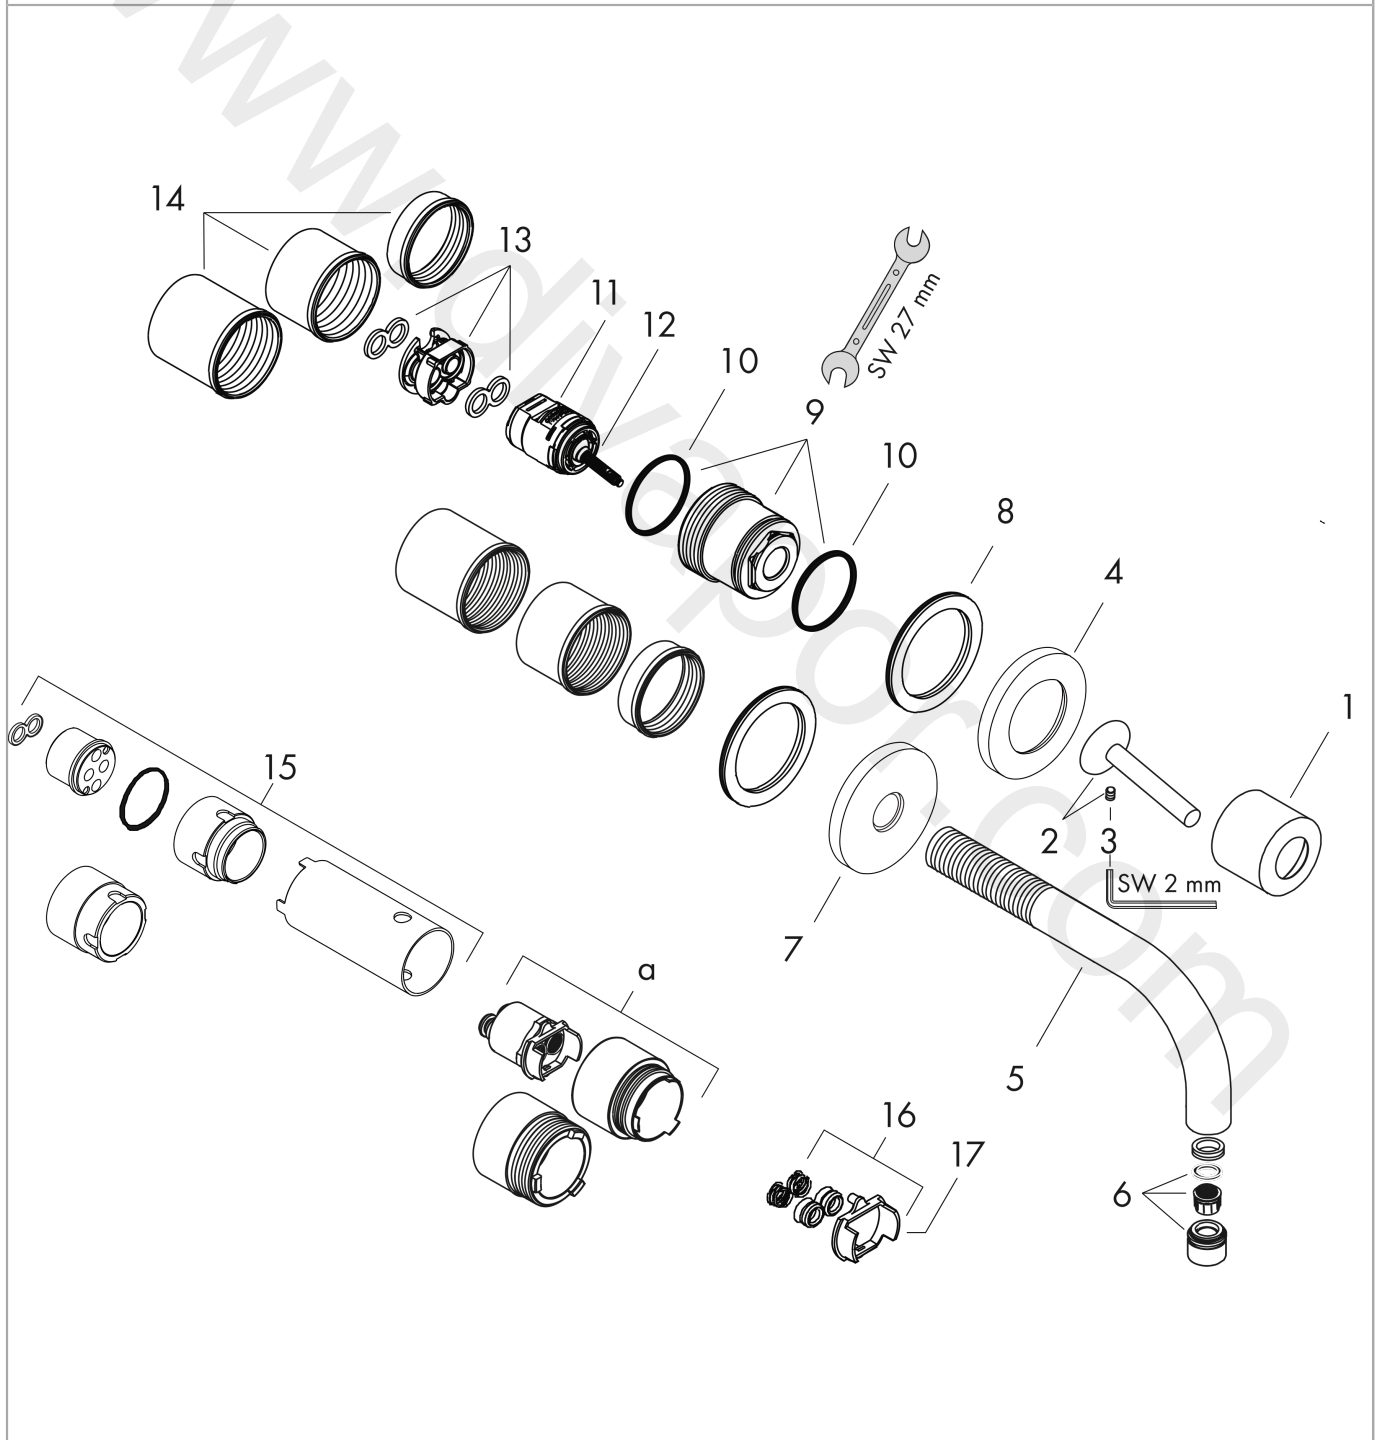

### product features

- consists of: single lever basin mixer for concealed installation wall-mounted, waste set
- projection: 225 mm
- spray type: normal spray
- maximum flow rate at 3 bar: 5 l/min
- ceramic cartridge
- suitable for continuous flow water heaters
- non-closing waste set
- connection type: basic set
- connection dimension: DN15
- handle can be positioned on the right or left, depending on the basic set installation
- WRAS 1906108

## AXOR Uno

Single lever basin mixer for concealed installation wall-mounted with spout 225 mm and escutcheons

Finish: **Brushed Brass** Article Number: **38116950**

### Exploded Drawing

Year of production: >11/16

### Spare part list

Year of production: >11/16

Pos.		Article Number	Price	PU
1	flange	96908950	£ 64,00	1
2	handle	10092950	£ 118,00	1
3	hollow set screw M4x6	97767000	£ 3,30	1
4	escutcheon for handle	96909950	£ 118,00	1
5	spout 220 mm	97368950	£ 260,00	1
6	aerator M18x1 (5 l/min)	95387000	£ 43,00	1
7	escutcheon for spout	96910950	£ 118,00	1
8	washer	97600000	£ 13,30	1
9	nut	95645000	£ 43,00	1
10	O-ring 34x2	98383000	£ 6,10	1
11	cartridge, assy	96783000	£ 96,00	1
12	O-ring 21,95x1,78	95169000	£ 3,30	1
13	adapter for cartridge	95644000	£ 16,10	1
14	fixing set	97971000	£ 43,00	1
15	extension set 25 mm for 13622180	31971000	£ 169,00	1
16	conversion kit	95643000	£ 43,00	1
17	adapter for cartridge	97280000	£ 6,10	1
a	extension set for 38111180	38982000	£ 173,00	1
b	waste	50001950	£ 106,56	1
c	base body	13622180	£ 355,00	1
d	adapter for exchanged connections	93561000	£ 275,00	1
e	service tool for disassembling the handle	92124000	£ 137,00	1