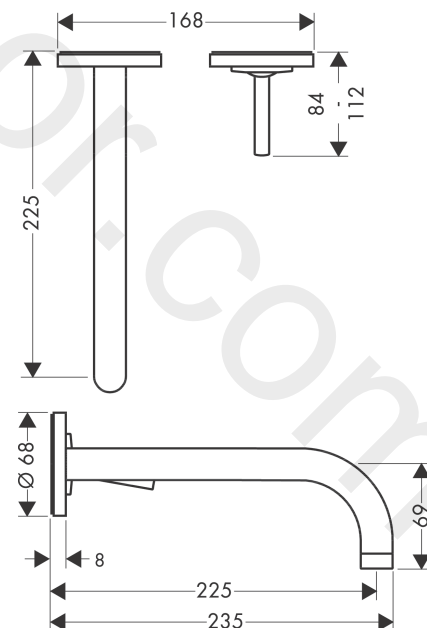

## AXOR Uno

Single lever basin mixer for concealed installation wall-mounted with spout 225 mm and escutcheons

Finish: **Brushed Brass** Article Number: **38116950**

### product features

- consists of: single lever basin mixer for concealed installation wall-mounted, waste set
- projection: 225 mm
- spray type: normal spray
- maximum flow rate at 3 bar: 5 l/min
- ceramic cartridge
- suitable for continuous flow water heaters
- non-closing waste set
- connection type: basic set
- connection dimension: DN15
- handle can be positioned on the right or left, depending on the basic set installation
- WRAS 1906108

### Scale drawing

### Spare part list

Year of production: >11/16

Pos.		Article Number	Price	PU
1	flange	96908950	£ 64,00	1
2	handle	10092950	£ 118,00	1
3	hollow set screw M4x6	97767000	£ 3,30	1
4	escutcheon for handle	96909950	£ 118,00	1
5	spout 220 mm	97368950	£ 260,00	1
6	aerator M18x1 (5 l/min)	95387000	£ 43,00	1
7	escutcheon for spout	96910950	£ 118,00	1
8	washer	97600000	£ 13,30	1
9	nut	95645000	£ 43,00	1
10	O-ring 34x2	98383000	£ 6,10	1
11	cartridge, assy	96783000	£ 96,00	1
12	O-ring 21,95x1,78	95169000	£ 3,30	1
13	adapter for cartridge	95644000	£ 16,10	1
14	fixing set	97971000	£ 43,00	1
15	extension set 25 mm for 13622180	31971000	£ 169,00	1
16	conversion kit	95643000	£ 43,00	1
17	adapter for cartridge	97280000	£ 6,10	1
a	extension set for 38111180	38982000	£ 173,00	1
b	waste	50001950	£ 106,56	1
c	base body	13622180	£ 355,00	1
d	adapter for exchanged connections	93561000	£ 275,00	1
e	service tool for disassembling the handle	92124000	£ 137,00	1