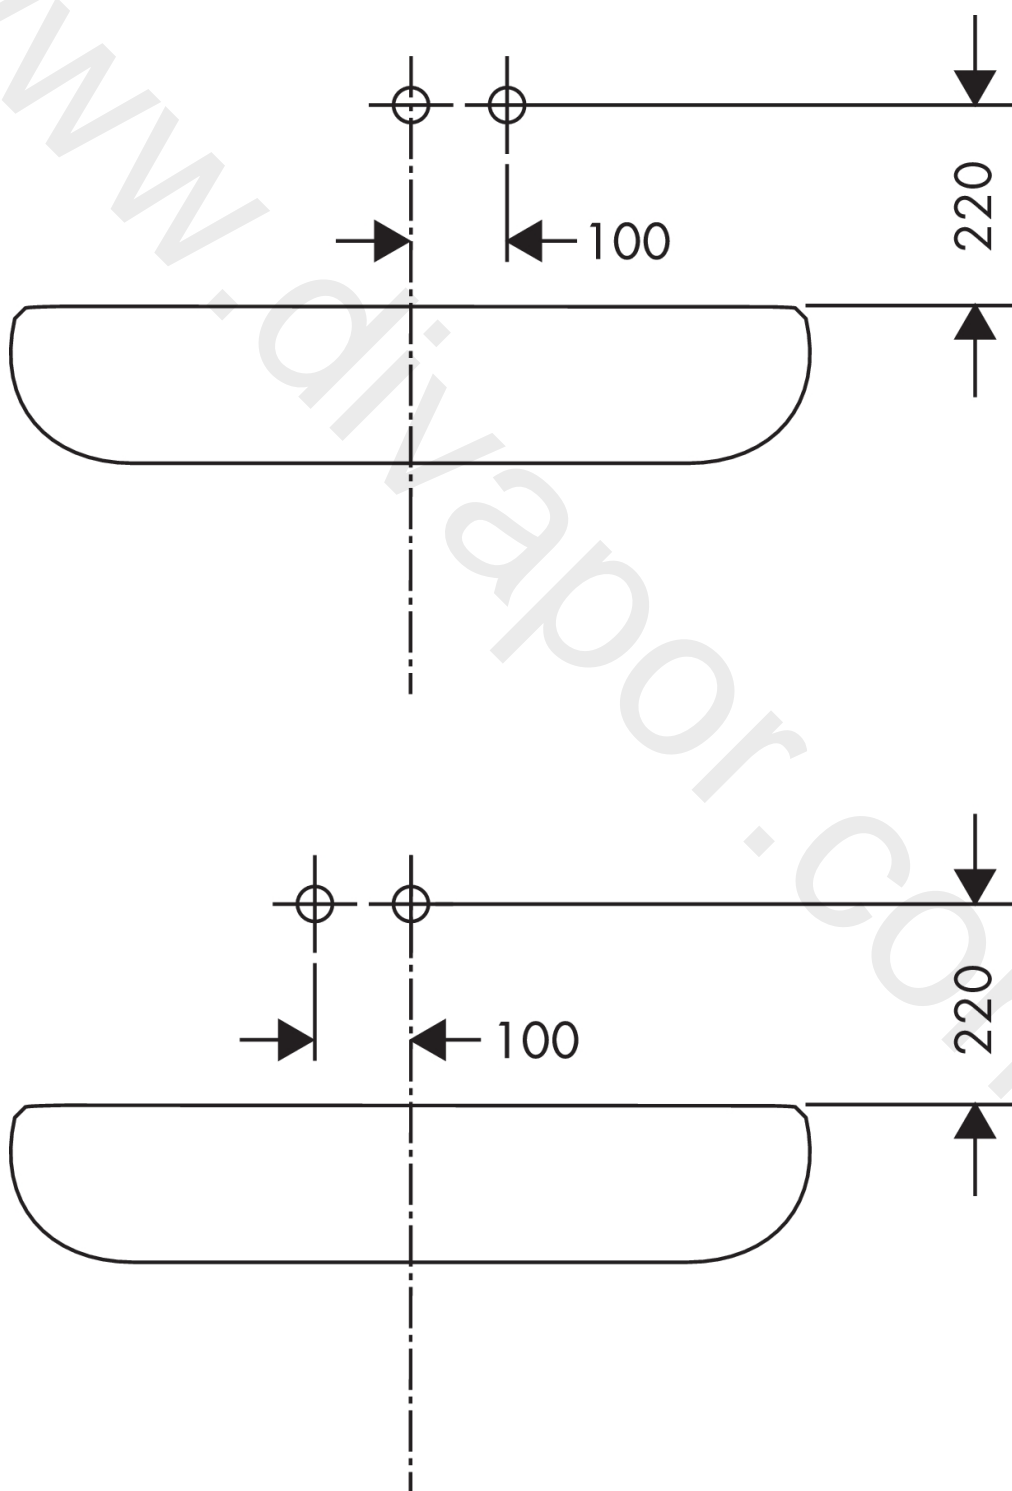

AXOR Uno
Single lever basin mixer for concealed installation wall-mounted with spout 225 mm and
escutcheons
Finish: **Brushed Brass** Article Number: **38116950**

Installation examples