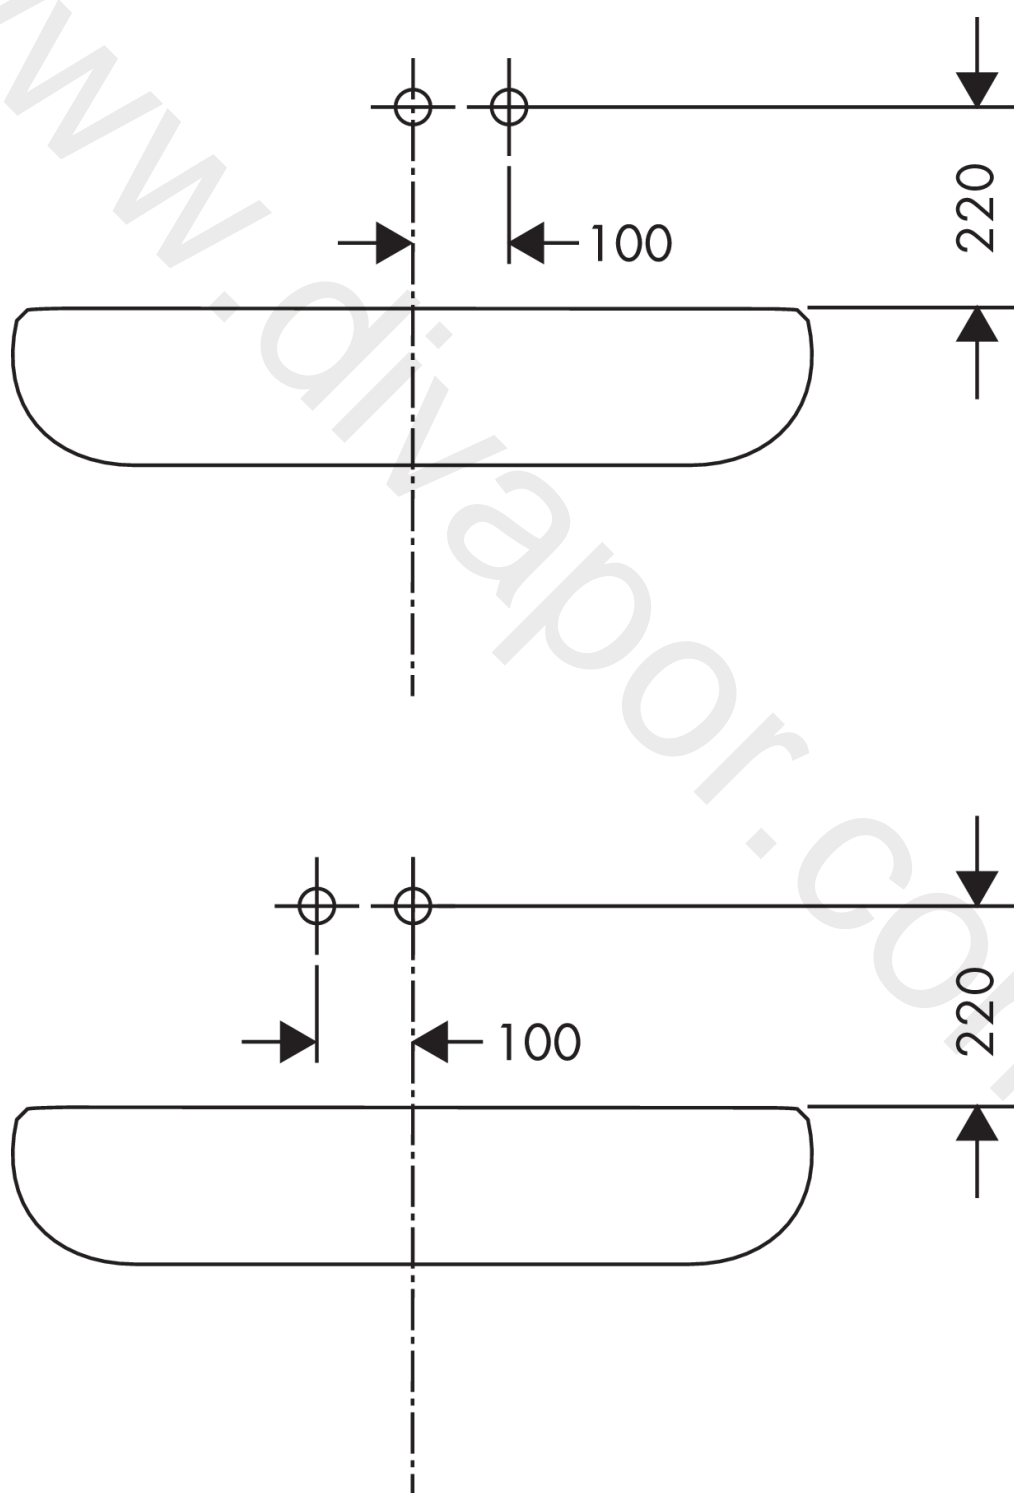

AXOR Uno

Single lever basin mixer for concealed installation wall-mounted with spout 225 mm and escutcheons

Finish: **Brushed Nickel** Article Number: **38116820**

product features

- consists of: single lever basin mixer for concealed installation wall-mounted, waste set
- projection: 225 mm
- spray type: normal spray
- maximum flow rate at 3 bar: 5 l/min
- ceramic cartridge
- suitable for continuous flow water heaters
- non-closing waste set
- connection type: basic set
- connection dimension: DN15
- handle can be positioned on the right or left, depending on the basic set installation
- WRAS 1906108

Finish: **Brushed Nickel** Article Number: **38116820**

Flowchart

AXOR Uno

Single lever basin mixer for concealed installation wall-mounted with spout 225 mm and escutcheons

Finish: **Brushed Nickel** Article Number: **38116820**

Installation examples

AXOR Uno

Single lever basin mixer for concealed installation wall-mounted with spout 225 mm and escutcheons

Finish: **Brushed Nickel** Article Number: **38116820**

Exploded Drawing

Year of production: >11/16

Pos.		Article Number	Price	PU
1	flange	96908820	£ 64,50	1
2	handle	10092820	£ 110,00	1
3	hollow set screw M4x6	97767000	£ 3,30	1
4	escutcheon for handle	96909820	£ 137,00	1
5	spout 220 mm	97368820	£ 224,00	1
6	aerator M18x1 (5 l/min)	95387000	£ 43,00	1
7	escutcheon for spout	96910820	£ 137,00	1
8	washer	97600000	£ 13,30	1
9	nut	95645000	£ 43,00	1
10	O-ring 34x2	98383000	£ 6,10	1
11	cartridge, assy	96783000	£ 96,00	1
12	O-ring 21,95x1,78	95169000	£ 3,30	1
13	adapter for cartridge	95644000	£ 16,10	1
14	fixing set	97971000	£ 43,00	1
15	extension set 25 mm for 13622180	31971000	£ 169,00	1
16	conversion kit	95643000	£ 43,00	1
17	adapter for cartridge	97280000	£ 6,10	1
a	extension set for 38111180	38982000	£ 173,00	1
b	waste	50001820	£ 106,56	1
c	base body	13622180	£ 355,00	1
d	adapter for exchanged connections	93561000	£ 275,00	1
e	service tool for disassembling the handle	92124000	£ 137,00	1