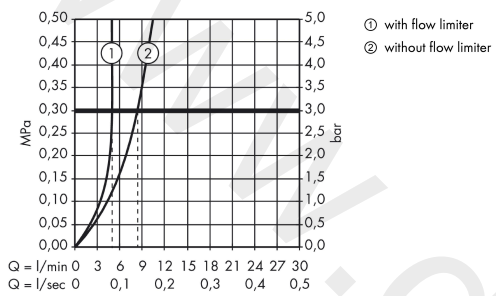

AXOR Uno

Single lever basin mixer for concealed installation wall-mounted with spout 225 mm and escutcheons

Finish: **Brushed Nickel** Article Number: **38116820**

Flowchart