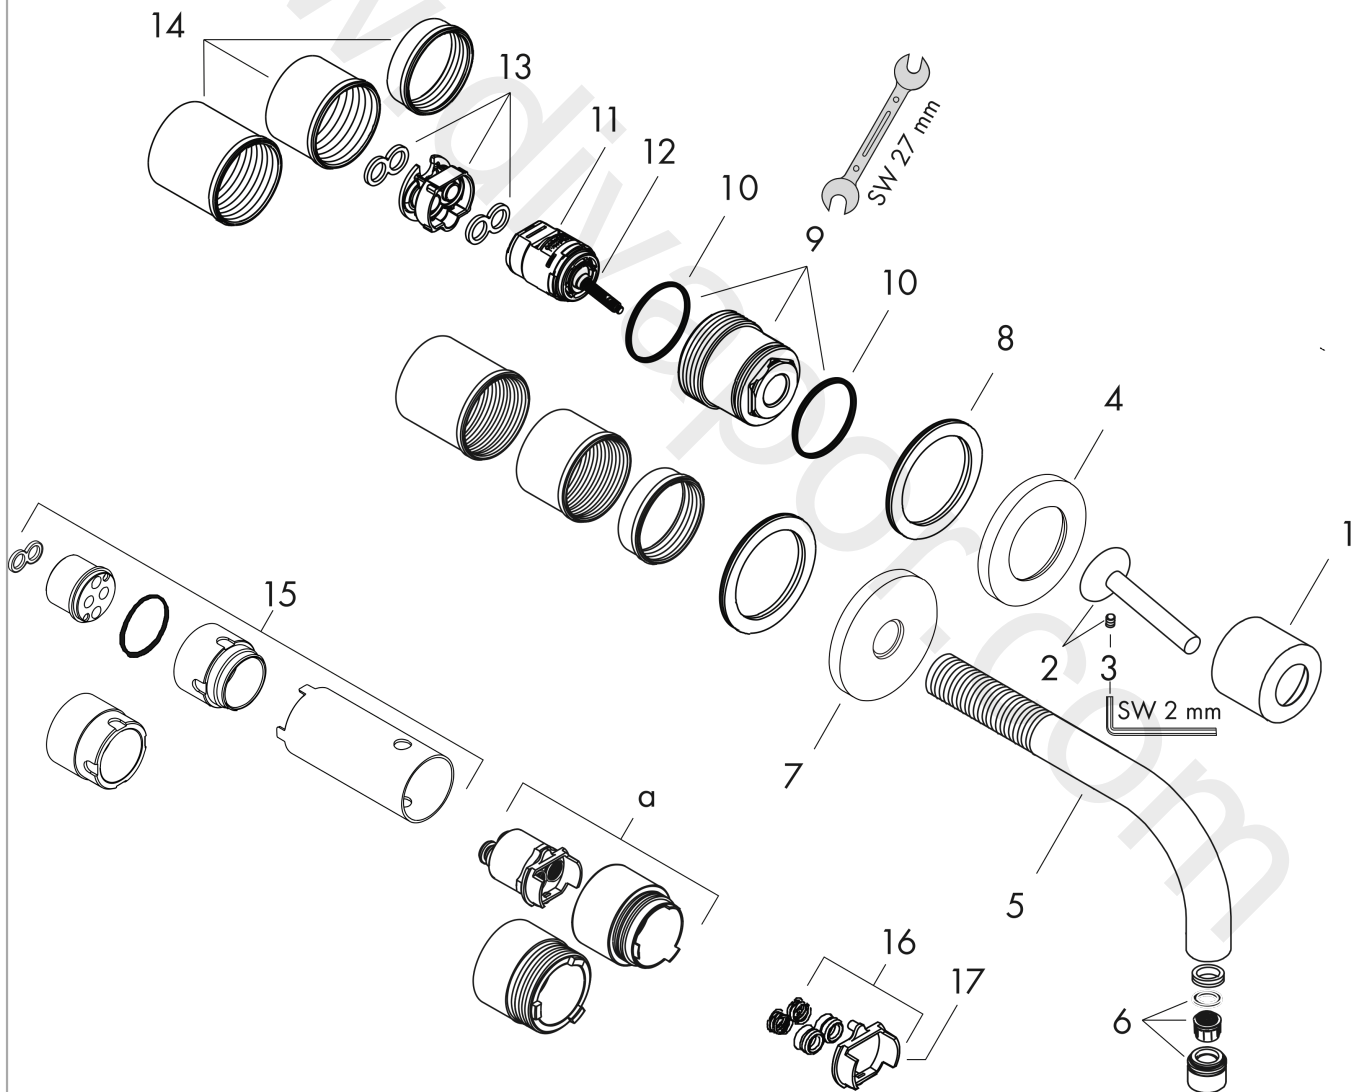

AXOR Uno

Single lever basin mixer for concealed installation wall-mounted with spout 225 mm and escutcheons

Finish: **Brushed Nickel** Article Number: **38116820**

product features

- consists of: single lever basin mixer for concealed installation wall-mounted, waste set
- projection: 225 mm
- spray type: normal spray
- maximum flow rate at 3 bar: 5 l/min
- ceramic cartridge
- suitable for continuous flow water heaters
- non-closing waste set
- connection type: basic set
- connection dimension: DN15
- handle can be positioned on the right or left, depending on the basic set installation
- WRAS 1906108

Installation examples

AXOR Uno

Single lever basin mixer for concealed installation wall-mounted with spout 225 mm and escutcheons

Finish: **Brushed Nickel** Article Number: **38116820**

Exploded Drawing

Year of production: >11/16

AXOR Uno

Single lever basin mixer for concealed installation wall-mounted with spout 225 mm and escutcheons

Finish: **Brushed Nickel** Article Number: **38116820**

Spare part list

Year of production: >11/16

Pos.		Article Number	Price	PU
1	flange	96908820	£ 64,50	1
2	handle	10092820	£ 110,00	1
3	hollow set screw M4x6	97767000	£ 3,30	1
4	escutcheon for handle	96909820	£ 137,00	1
5	spout 220 mm	97368820	£ 224,00	1
6	aerator M18x1 (5 l/min)	95387000	£ 43,00	1
7	escutcheon for spout	96910820	£ 137,00	1
8	washer	97600000	£ 13,30	1
9	nut	95645000	£ 43,00	1
10	O-ring 34x2	98383000	£ 6,10	1
11	cartridge, assy	96783000	£ 96,00	1
12	O-ring 21,95x1,78	95169000	£ 3,30	1
13	adapter for cartridge	95644000	£ 16,10	1
14	fixing set	97971000	£ 43,00	1
15	extension set 25 mm for 13622180	31971000	£ 169,00	1
16	conversion kit	95643000	£ 43,00	1
17	adapter for cartridge	97280000	£ 6,10	1
a	extension set for 38111180	38982000	£ 173,00	1
b	waste	50001820	£ 106,56	1
c	base body	13622180	£ 355,00	1
d	adapter for exchanged connections	93561000	£ 275,00	1
e	service tool for disassembling the handle	92124000	£ 137,00	1