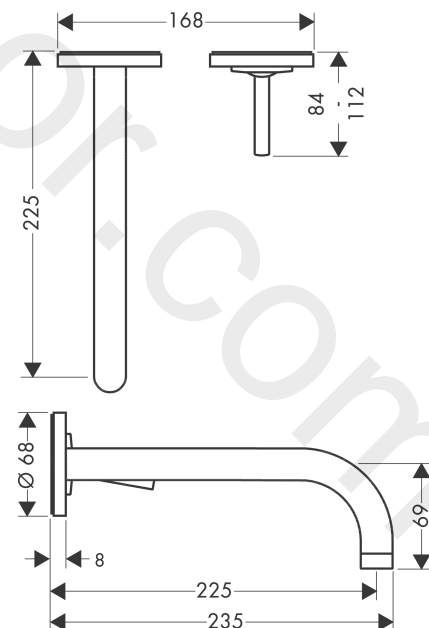

Scale drawing