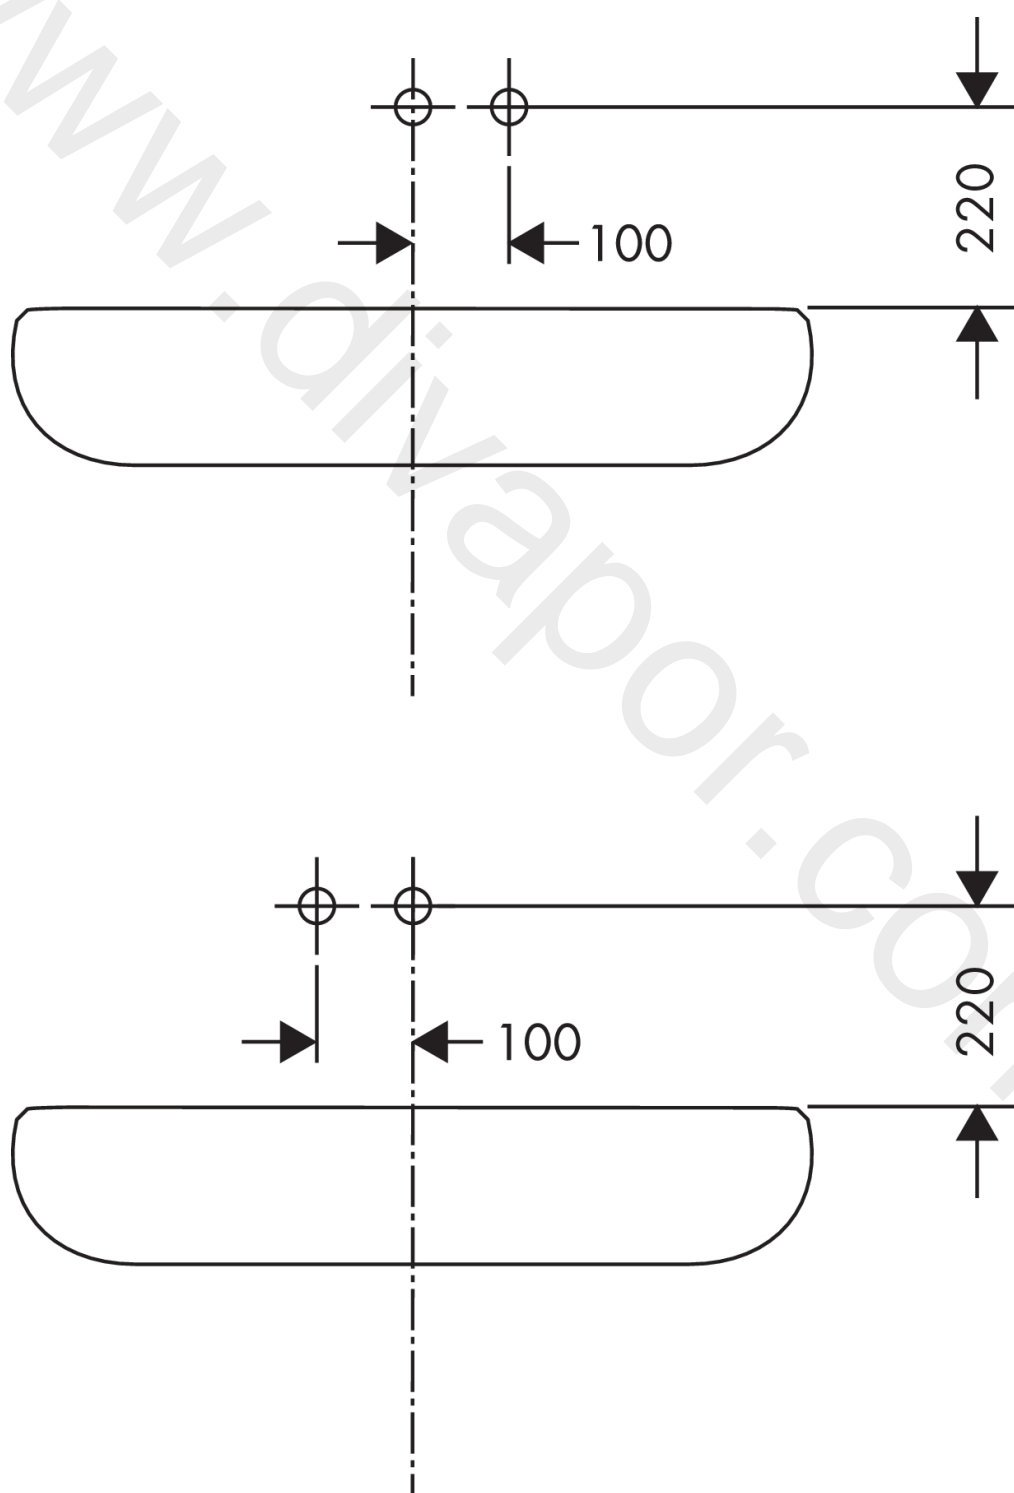

AXOR Uno

Single lever basin mixer for concealed installation wall-mounted with spout 225 mm and escutcheons

Finish: **Stainless Steel Optic** Article Number: **38116800**

Installation examples