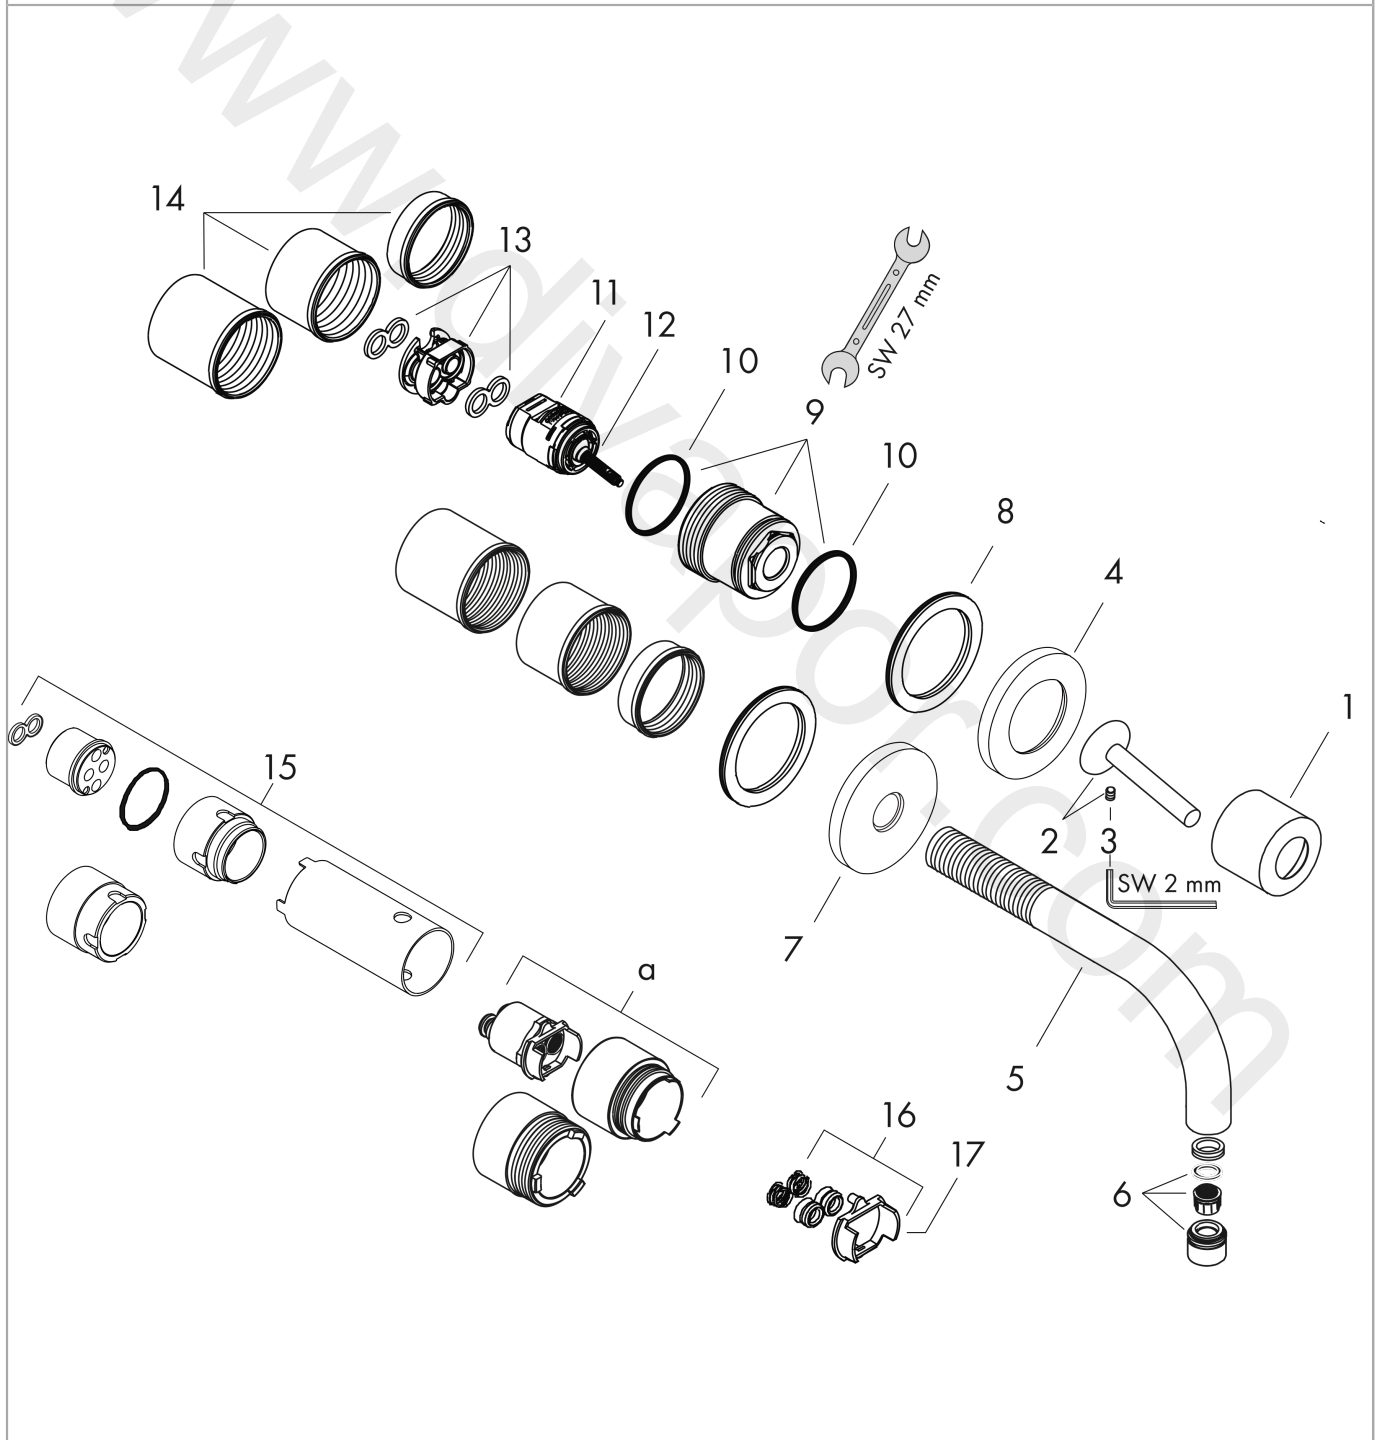

AXOR Uno

Single lever basin mixer for concealed installation wall-mounted with spout 225 mm and escutcheons

Finish: **Stainless Steel Optic** Article Number: **38116800**

product features

- consists of: single lever basin mixer for concealed installation wall-mounted, waste set
- projection: 225 mm
- spray type: normal spray
- maximum flow rate at 3 bar: 5 l/min
- ceramic cartridge
- suitable for continuous flow water heaters
- non-closing waste set
- connection type: basic set
- connection dimension: DN15
- handle can be positioned on the right or left, depending on the basic set installation
- WRAS 1906108

Installation examples

AXOR Uno

Single lever basin mixer for concealed installation wall-mounted with spout 225 mm and escutcheons

Finish: **Stainless Steel Optic** Article Number: **38116800**

Exploded Drawing

Year of production: >11/16

AXOR Uno

Single lever basin mixer for concealed installation wall-mounted with spout 225 mm and escutcheons

Finish: **Stainless Steel Optic** Article Number: **38116800**

Spare part list

Year of production: >11/16

Pos.		Article Number	Price	PU
1	flange	96908800	£ 64,00	1
2	handle	10092800	£ 110,00	1
3	hollow set screw M4x6	97767000	£ 3,30	1
4	escutcheon for handle	96909800	£ 110,00	1
5	spout 220 mm	97368800	£ 260,00	1
6	aerator M18x1 (5 l/min)	95387000	£ 43,00	1
7	escutcheon for spout	96910800	£ 110,00	1
8	washer	97600000	£ 13,30	1
9	nut	95645000	£ 43,00	1
10	O-ring 34x2	98383000	£ 6,10	1
11	cartridge, assy	96783000	£ 96,00	1
12	O-ring 21,95x1,78	95169000	£ 3,30	1
13	adapter for cartridge	95644000	£ 16,10	1
14	fixing set	97971000	£ 43,00	1
15	extension set 25 mm for 13622180	31971000	£ 169,00	1
16	conversion kit	95643000	£ 43,00	1
17	adapter for cartridge	97280000	£ 6,10	1
a	extension set for 38111180	38982000	£ 173,00	1
b	pop up waste	51301800	£ 130,56	1
c	base body	13622180	£ 355,00	1
d	adapter for exchanged connections	93561000	£ 275,00	1
e	service tool for disassembling the handle	92124000	£ 137,00	1