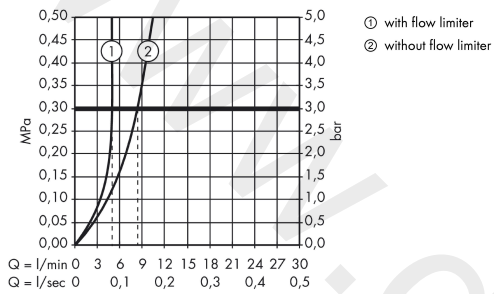

AXOR Uno

Single lever basin mixer for concealed installation wall-mounted with spout 225 mm and escutcheons

Finish: **Stainless Steel Optic** Article Number: **38116800**

Flowchart