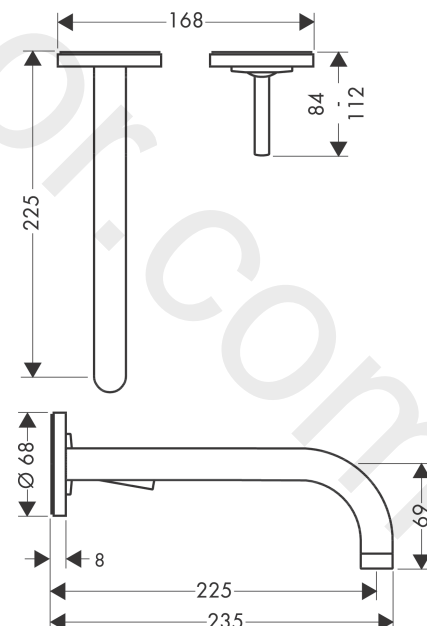

Scale drawing