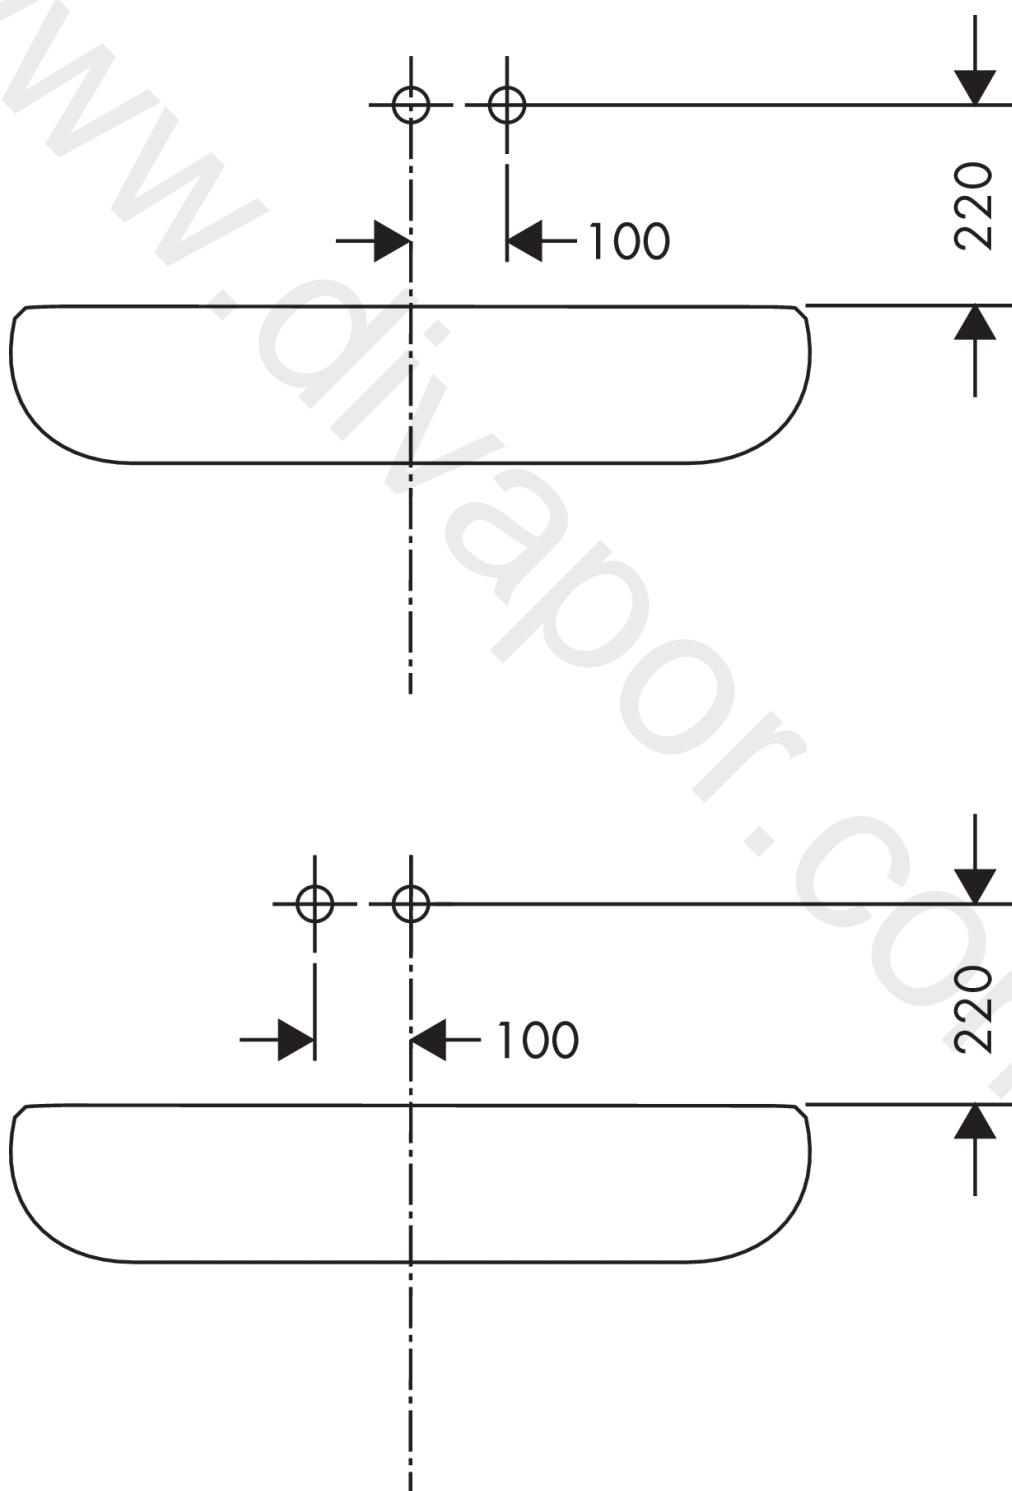

AXOR Uno

Single lever basin mixer for concealed installation wall-mounted with spout 225 mm and escutcheons

Finish: **Brushed Black Chrome** Article Number: **38116340**

Installation examples