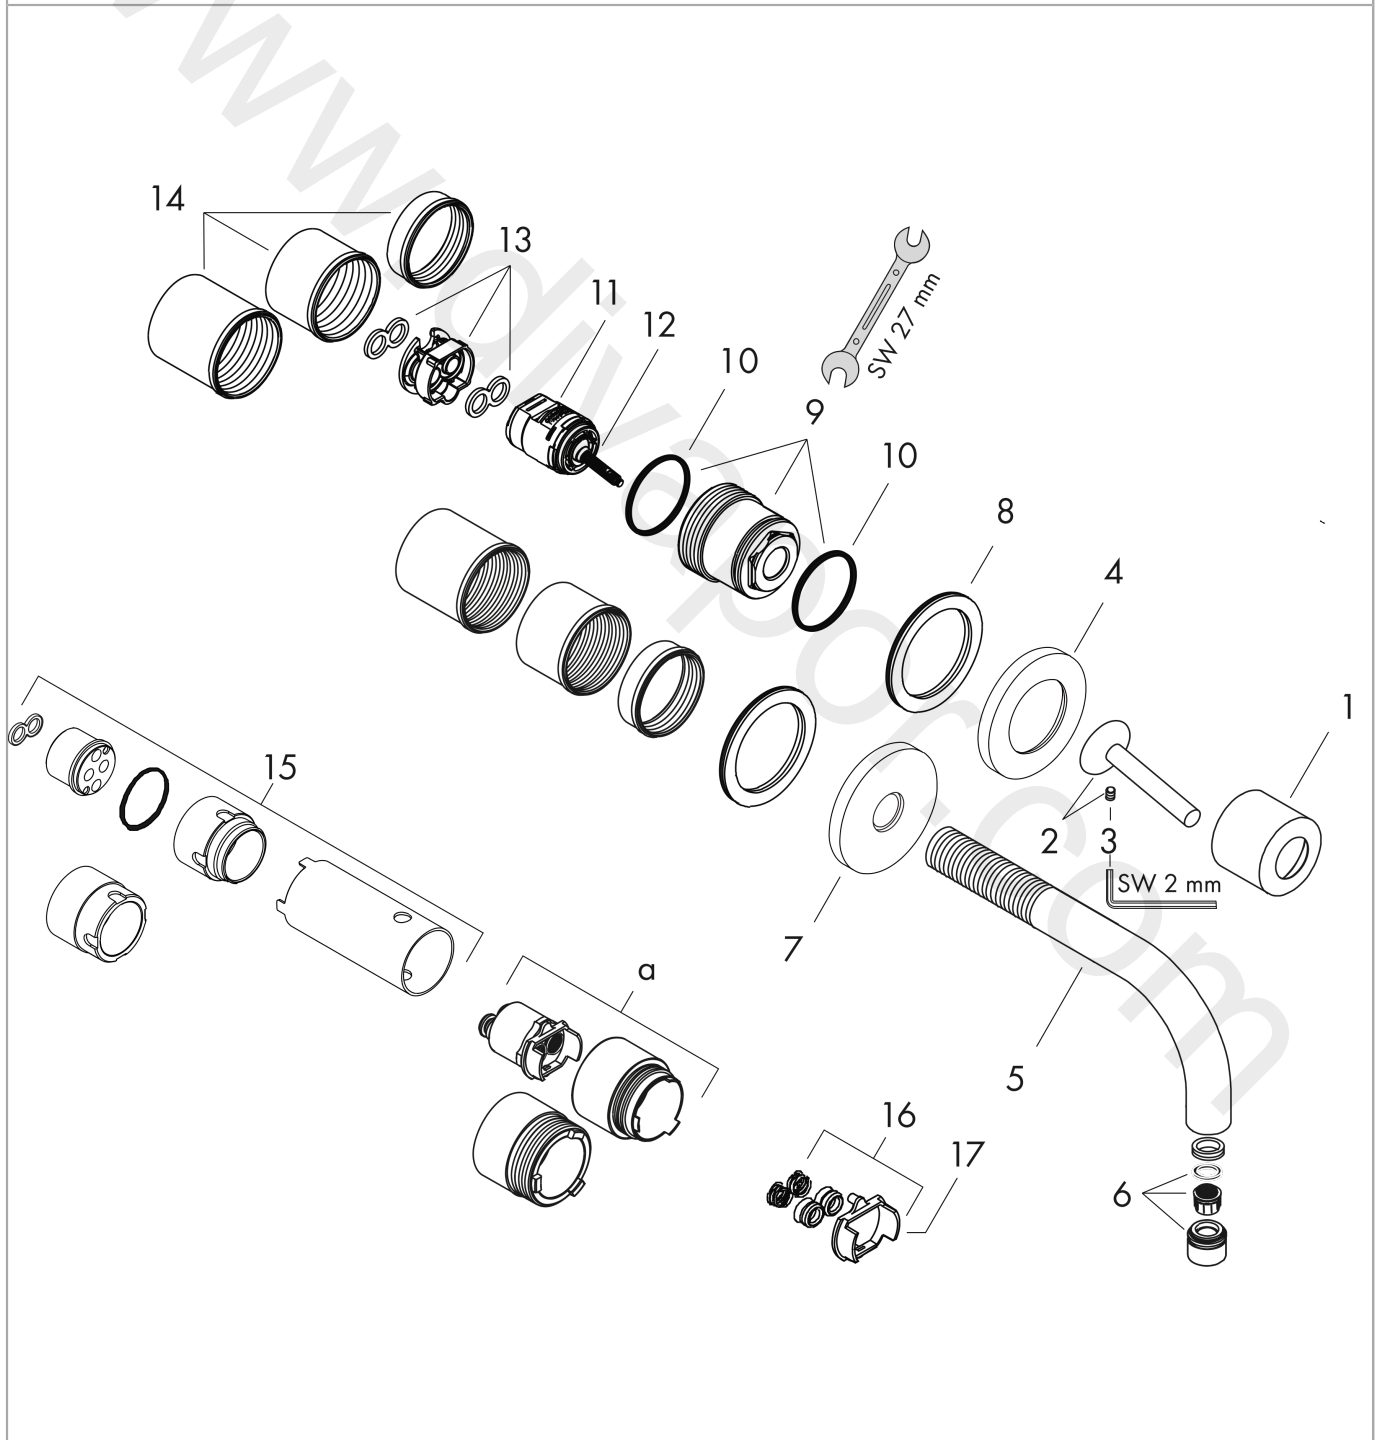

AXOR Uno

Single lever basin mixer for concealed installation wall-mounted with spout 225 mm and escutcheons

Finish: **Brushed Black Chrome** Article Number: **38116340**

product features

- consists of: single lever basin mixer for concealed installation wall-mounted, waste set
- projection: 225 mm
- spray type: normal spray
- maximum flow rate at 3 bar: 5 l/min
- ceramic cartridge
- suitable for continuous flow water heaters
- non-closing waste set
- connection type: basic set
- connection dimension: DN15
- handle can be positioned on the right or left, depending on the basic set installation
- WRAS 1906108

Installation examples

AXOR Uno

Single lever basin mixer for concealed installation wall-mounted with spout 225 mm and escutcheons

Finish: **Brushed Black Chrome** Article Number: **38116340**

Exploded Drawing

Year of production: >11/16

AXOR Uno

Single lever basin mixer for concealed installation wall-mounted with spout 225 mm and escutcheons

Finish: **Brushed Black Chrome** Article Number: **38116340**

Spare part list

Year of production: >11/16

Pos.		Article Number	Price	PU
1	flange	96908340	£ 64,00	1
2	handle	10092340	£ 118,00	1
3	hollow set screw M4x6	97767000	£ 3,30	1
4	escutcheon for handle	96909340	£ 137,00	1
5	spout 220 mm	97368340	£ 260,00	1
6	aerator M18x1 (5 l/min)	95387000	£ 43,00	1
7	escutcheon for spout	96910340	£ 118,00	1
8	washer	97600000	£ 13,30	1
9	nut	95645000	£ 43,00	1
10	O-ring 34x2	98383000	£ 6,10	1
11	cartridge, assy	96783000	£ 96,00	1
12	O-ring 21,95x1,78	95169000	£ 3,30	1
13	adapter for cartridge	95644000	£ 16,10	1
14	fixing set	97971000	£ 43,00	1
15	extension set 25 mm for 13622180	31971000	£ 169,00	1
16	conversion kit	95643000	£ 43,00	1
17	adapter for cartridge	97280000	£ 6,10	1
a	extension set for 38111180	38982000	£ 173,00	1
b	pop up waste	51301340	£ 130,56	1
c	base body	13622180	£ 355,00	1
d	adapter for exchanged connections	93561000	£ 275,00	1
e	service tool for disassembling the handle	92124000	£ 137,00	1