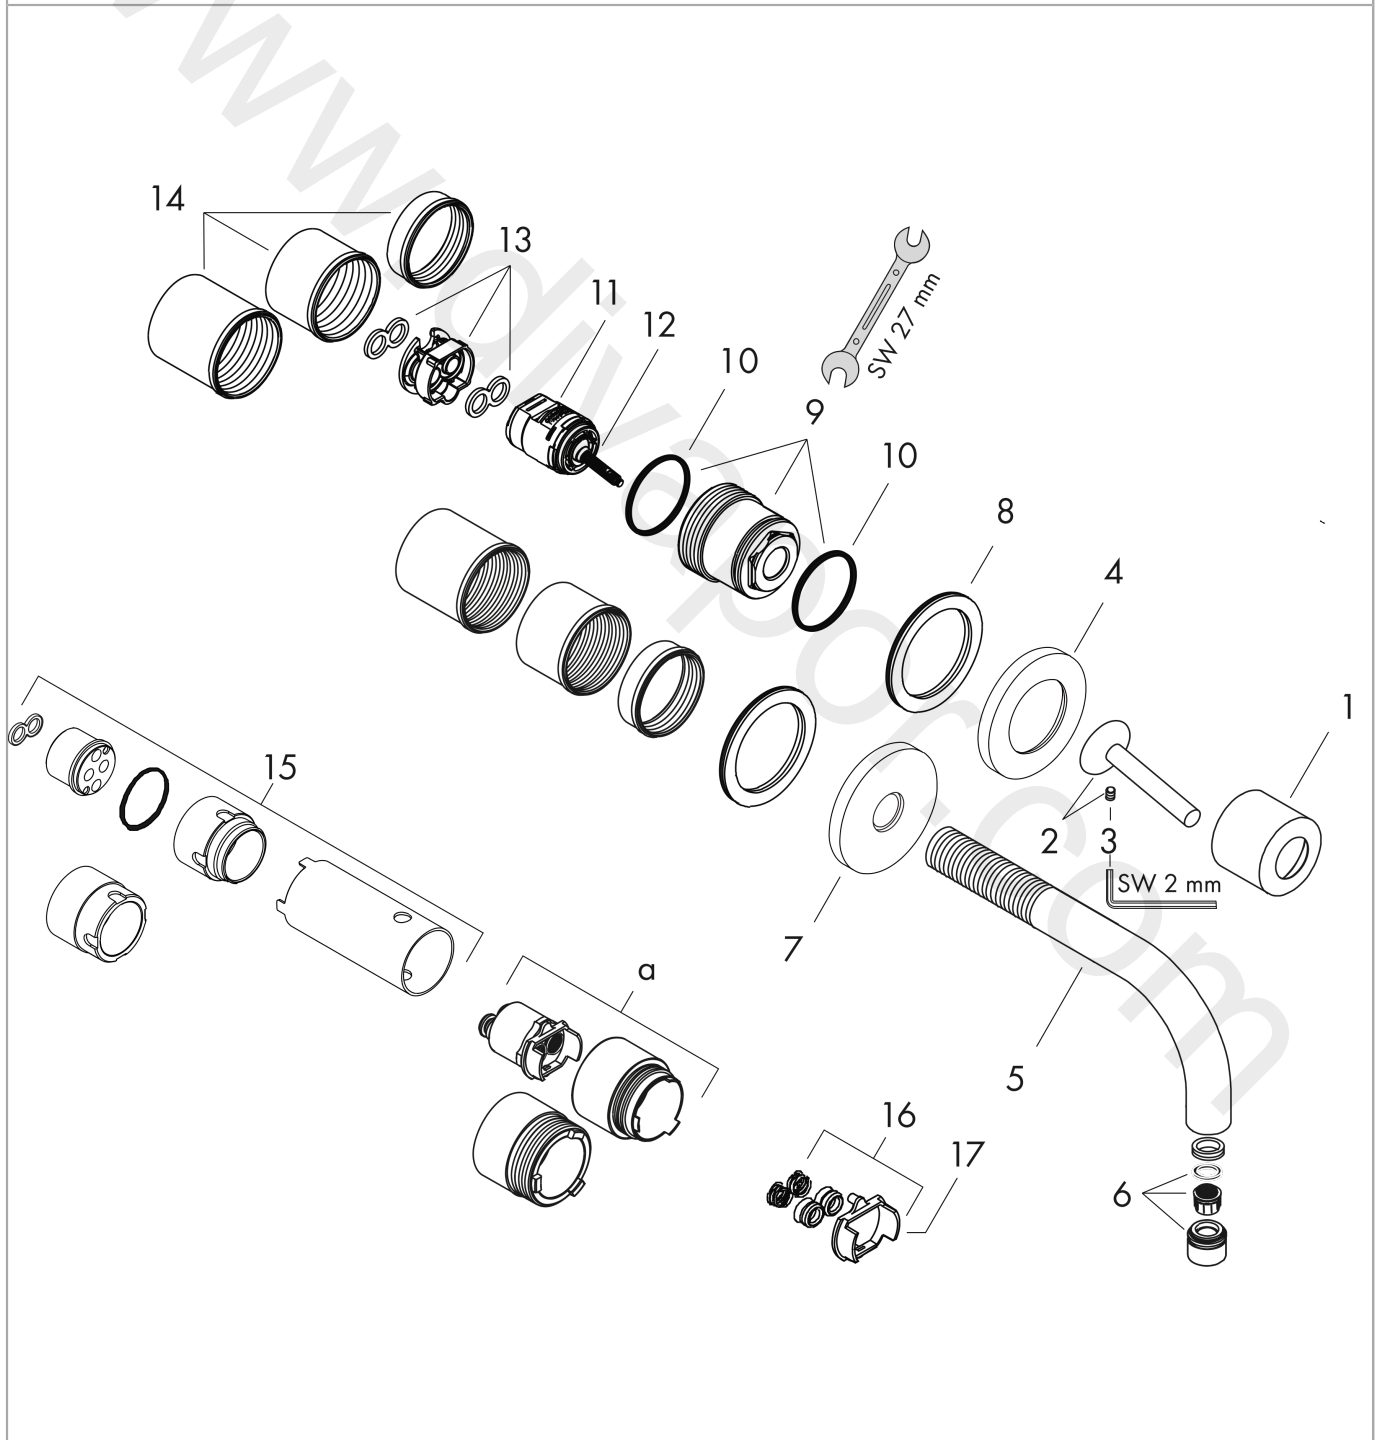

### product features

- consists of: single lever basin mixer for concealed installation wall-mounted, waste set
- projection: 225 mm
- spray type: normal spray
- maximum flow rate at 3 bar: 5 l/min
- ceramic cartridge
- suitable for continuous flow water heaters
- non-closing waste set
- connection type: basic set
- connection dimension: DN15
- handle can be positioned on the right or left, depending on the basic set installation
- WRAS 1906108

## AXOR Uno

Single lever basin mixer for concealed installation wall-mounted with spout 225 mm and escutcheons

Finish: Polished Black Chrome Article Number: 38116330

### Exploded Drawing

Year of production: >11/16

### Spare part list

Year of production: >11/16

Pos.		Article Number	Price	PU
1	flange	96908330	£ 64,50	1
2	handle	10092330	£ 118,00	1
3	escutcheon for handle	96909330	£ 118,00	1
4	spout 220 mm	97368330	£ 260,00	1
5	aerator M18x1 (5 l/min)	95387000	£ 43,00	1
6	escutcheon for spout	96910330	£ 118,00	1
7	washer	97600000	£ 13,30	1
8	nut	95645000	£ 43,00	1
9	O-ring 34x2	98383000	£ 6,10	1
10	cartridge, assy	96783000	£ 96,00	1
11	O-ring 21,95x1,78	95169000	£ 3,30	1
12	adapter for cartridge	95644000	£ 16,10	1
13	fixing set	97971000	£ 43,00	1
14	extension set 25 mm for 13622180	31971000	£ 169,00	1
15	conversion kit	95643000	£ 43,00	1
16	adapter for cartridge	97280000	£ 6,10	1
17	hollow set screw M4x6	97767000	£ 3,30	1
a	extension set for 38111180	38982000	£ 173,00	1
b	pop up waste	51301330	£ 130,56	1
c	base body	13622180	£ 355,00	1
d	adapter for exchanged connections	93561000	£ 275,00	1
e	service tool for disassembling the handle	92124000	£ 137,00	1