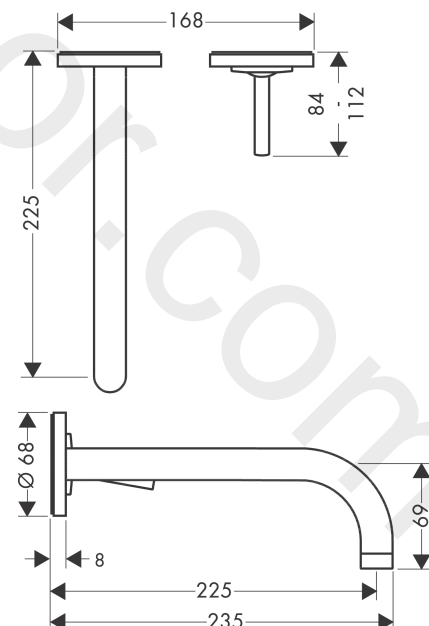

## AXOR Uno

Single lever basin mixer for concealed installation wall-mounted with spout 225 mm and escutcheons

Finish: **Polished Black Chrome** Article Number: **38116330**

### product features

- consists of: single lever basin mixer for concealed installation wall-mounted, waste set
- projection: 225 mm
- spray type: normal spray
- maximum flow rate at 3 bar: 5 l/min
- ceramic cartridge
- suitable for continuous flow water heaters
- non-closing waste set
- connection type: basic set
- connection dimension: DN15
- handle can be positioned on the right or left, depending on the basic set installation
- WRAS 1906108

### Scale drawing

### Spare part list

Year of production: >11/16

Pos.		Article Number	Price	PU
1	flange	96908330	£ 64,50	1
2	handle	10092330	£ 118,00	1
3	escutcheon for handle	96909330	£ 118,00	1
4	spout 220 mm	97368330	£ 260,00	1
5	aerator M18x1 (5 l/min)	95387000	£ 43,00	1
6	escutcheon for spout	96910330	£ 118,00	1
7	washer	97600000	£ 13,30	1
8	nut	95645000	£ 43,00	1
9	O-ring 34x2	98383000	£ 6,10	1
10	cartridge, assy	96783000	£ 96,00	1
11	O-ring 21,95x1,78	95169000	£ 3,30	1
12	adapter for cartridge	95644000	£ 16,10	1
13	fixing set	97971000	£ 43,00	1
14	extension set 25 mm for 13622180	31971000	£ 169,00	1
15	conversion kit	95643000	£ 43,00	1
16	adapter for cartridge	97280000	£ 6,10	1
17	hollow set screw M4x6	97767000	£ 3,30	1
a	extension set for 38111180	38982000	£ 173,00	1
b	pop up waste	51301330	£ 130,56	1
c	base body	13622180	£ 355,00	1
d	adapter for exchanged connections	93561000	£ 275,00	1
e	service tool for disassembling the handle	92124000	£ 137,00	1