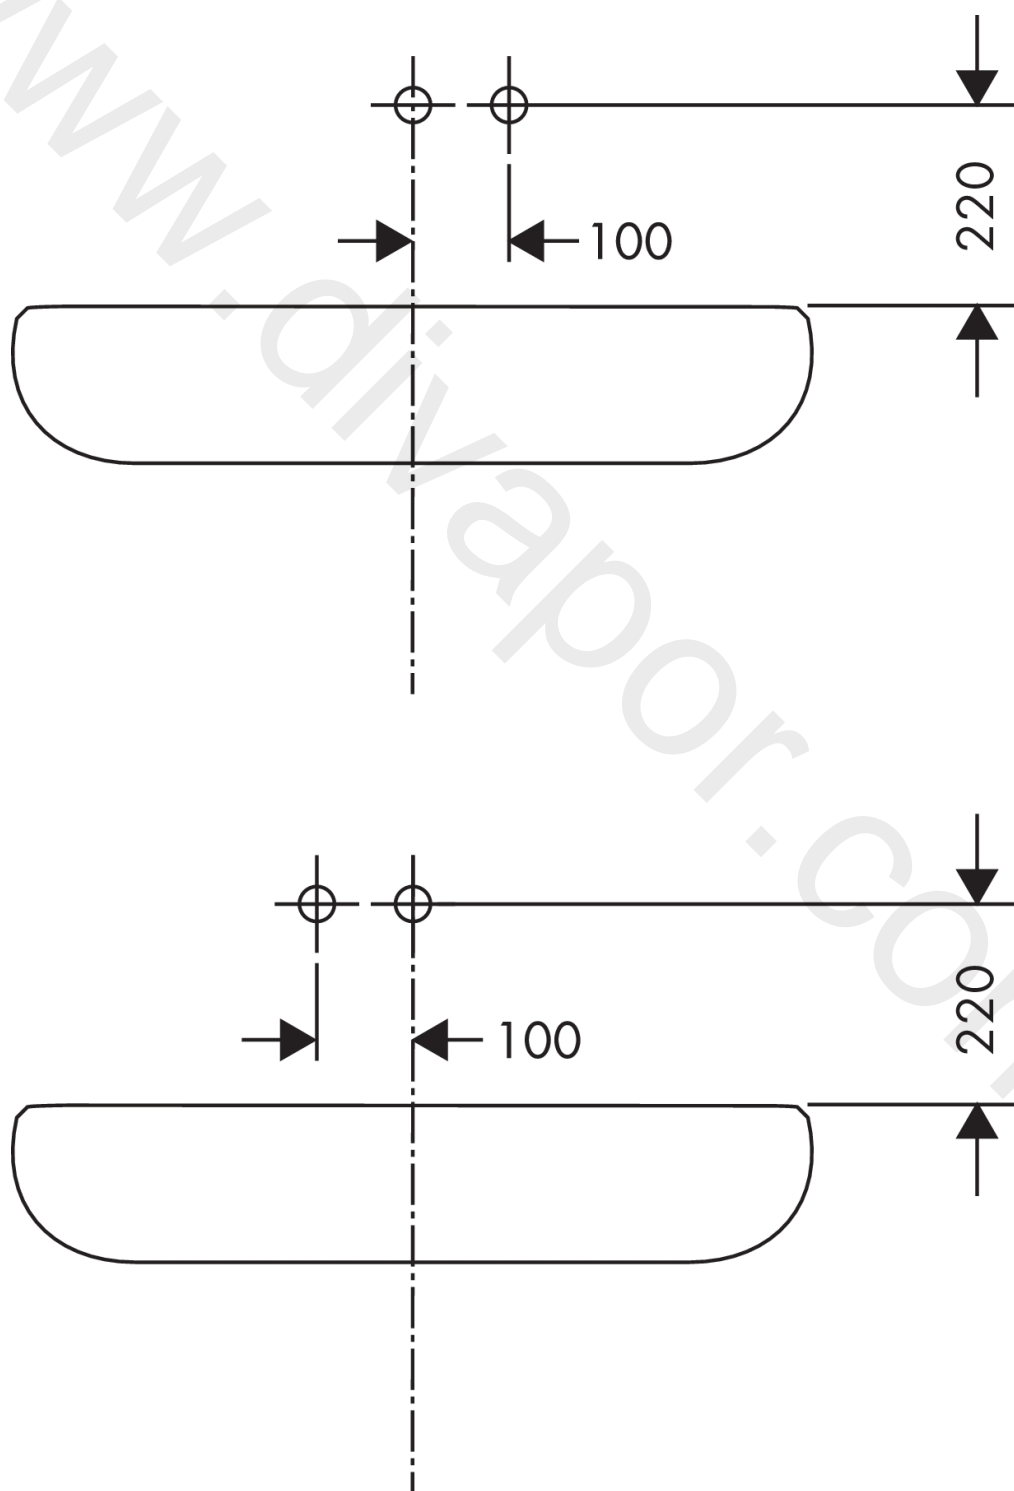

AXOR Uno

Single lever basin mixer for concealed installation wall-mounted with spout 225 mm and escutcheons

Finish: **Polished Black Chrome** Article Number: **38116330**

Installation examples