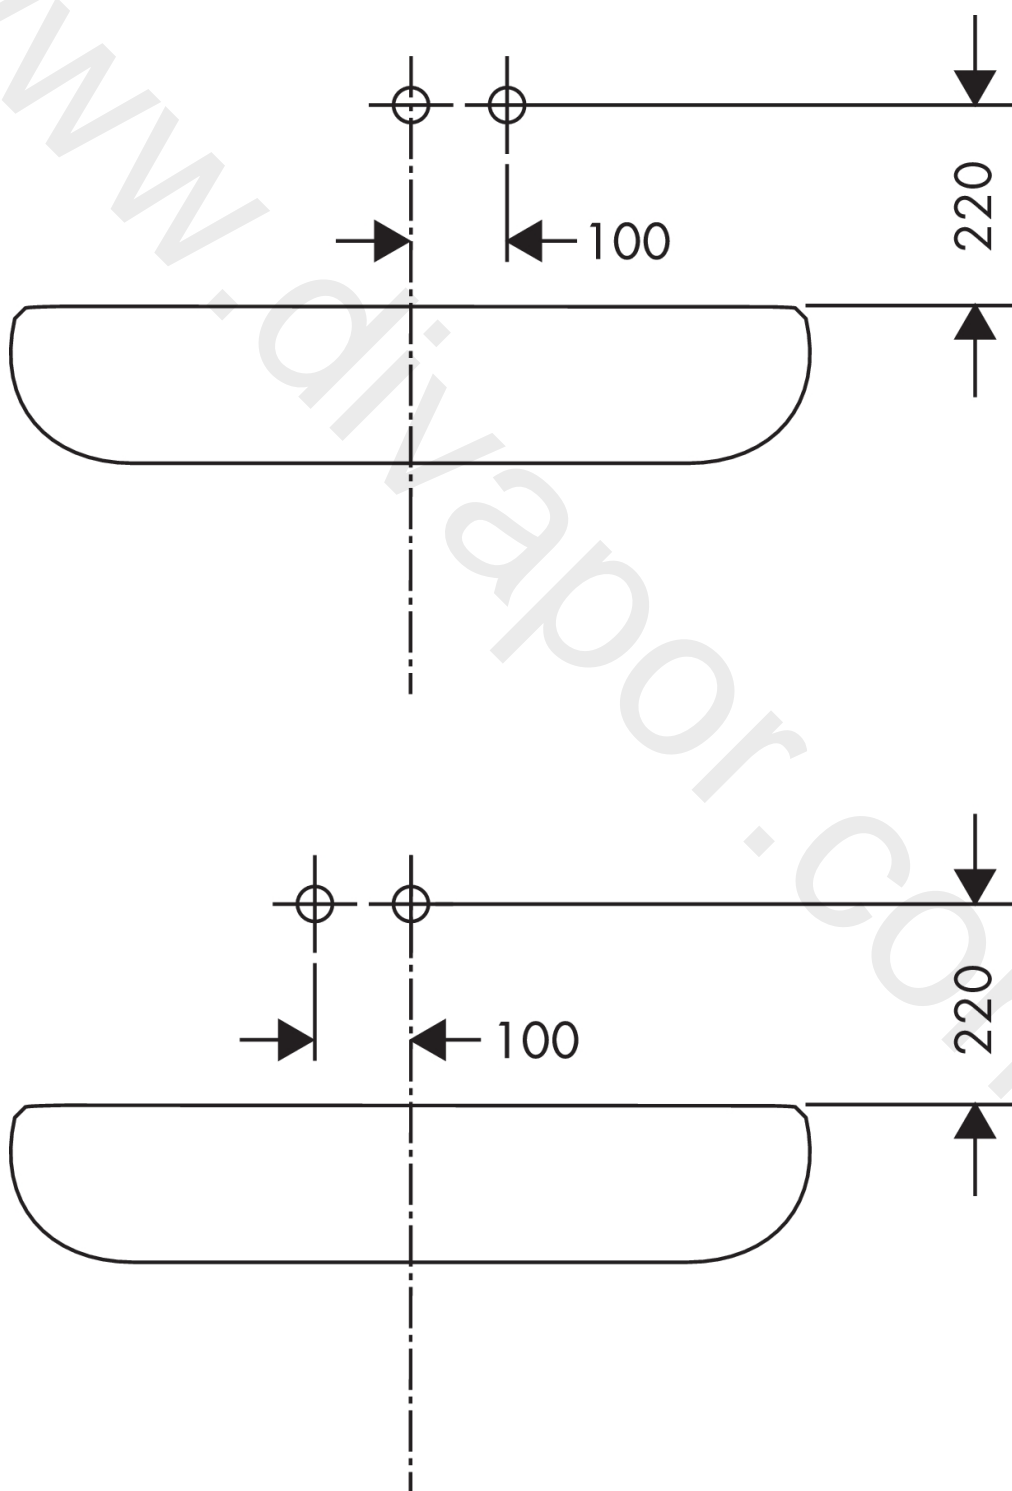

AXOR Uno
Single lever basin mixer for concealed installation wall-mounted with spout 225 mm and
escutcheons
Finish: **Brushed Red Gold** Article Number: **38116310**

Installation examples