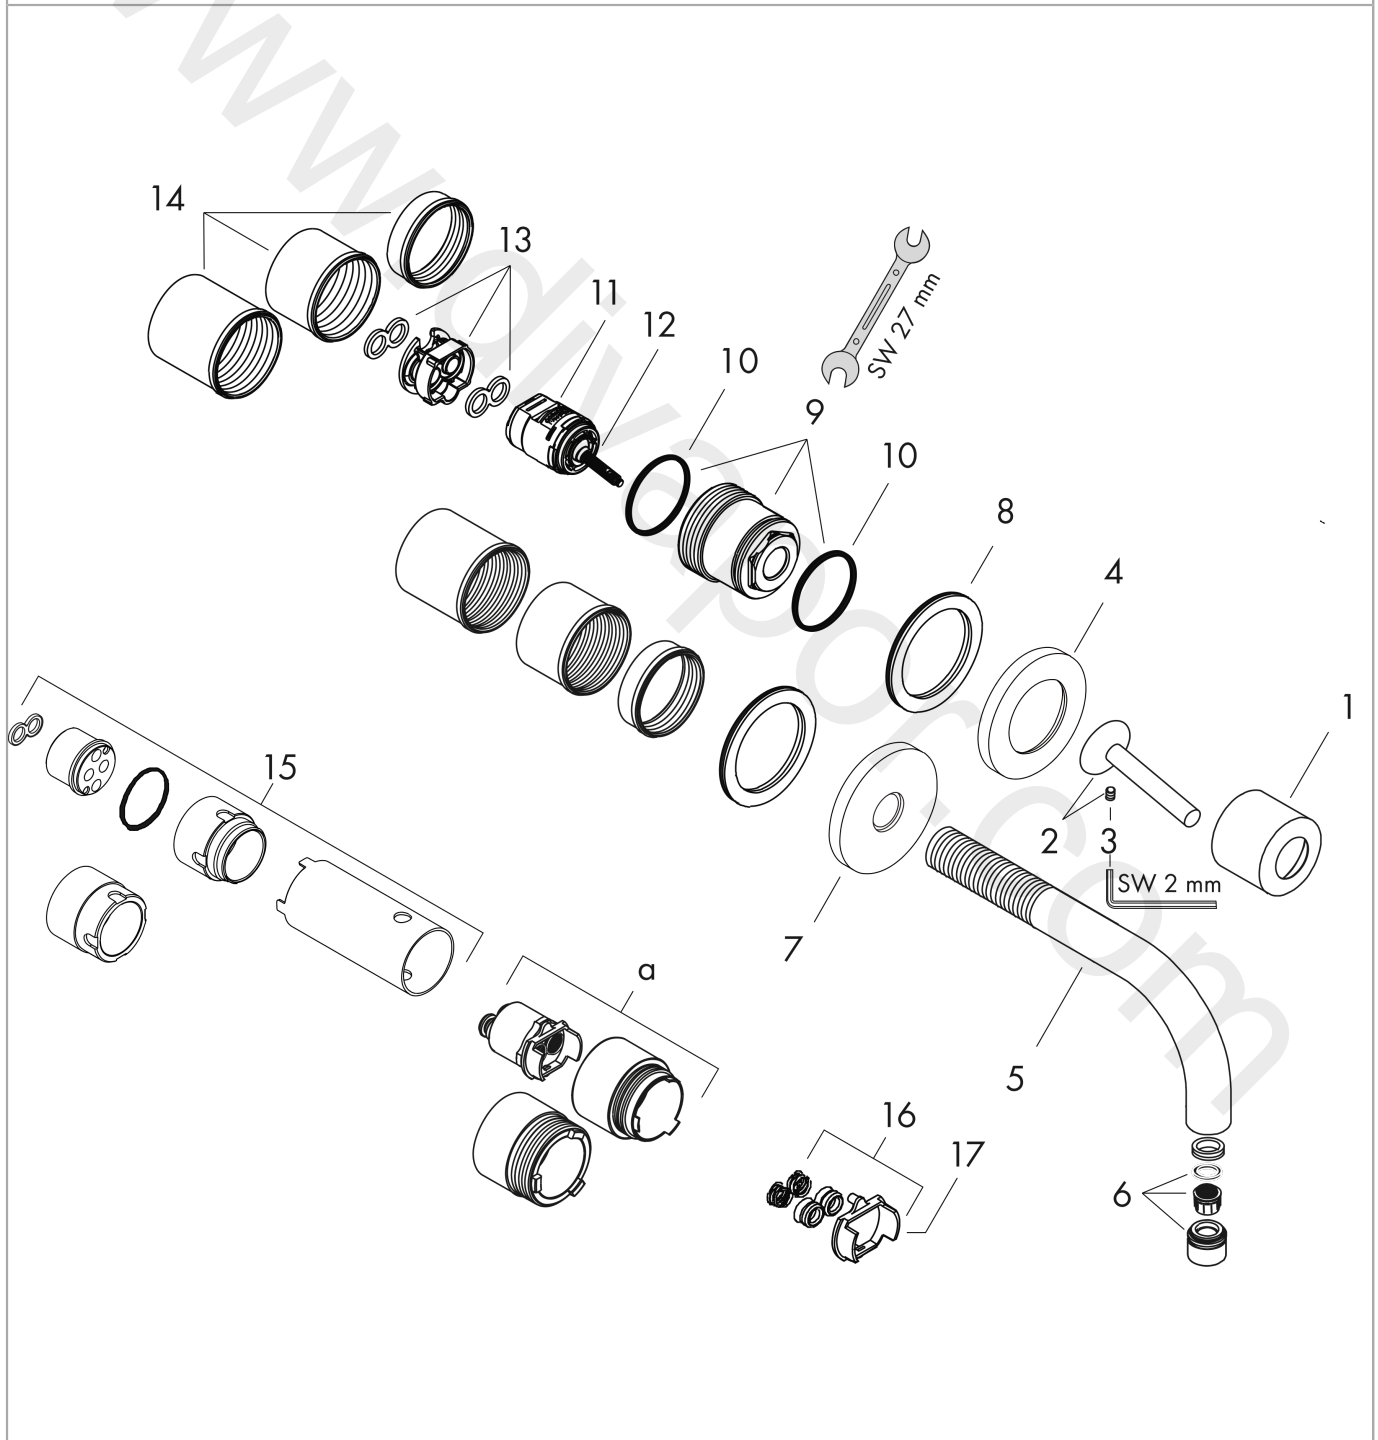

### product features

- consists of: single lever basin mixer for concealed installation wall-mounted, waste set
- projection: 225 mm
- spray type: normal spray
- maximum flow rate at 3 bar: 5 l/min
- ceramic cartridge
- suitable for continuous flow water heaters
- non-closing waste set
- connection type: basic set
- connection dimension: DN15
- handle can be positioned on the right or left, depending on the basic set installation
- WRAS 1906108

## Installation examples

**AXOR Uno**  
**Single lever basin mixer for concealed installation wall-mounted with spout 225 mm and escutcheons**  
Finish: **Brushed Red Gold** Article Number: **38116310**

## Exploded Drawing

Year of production: >11/16

### Spare part list

Year of production: >11/16

Pos.		Article Number	Price	PU
1	flange	96908310	£ 64,50	1
2	handle	10092310	£ 118,50	1
3	hollow set screw M4x6	97767000	£ 3,30	1
4	escutcheon for handle	96909310	£ 118,50	1
5	spout 220 mm	97368310	£ 260,00	1
6	aerator M18x1 (5 l/min)	95387000	£ 43,00	1
7	escutcheon for spout	96910310	£ 118,00	1
8	washer	97600000	£ 13,30	1
9	nut	95645000	£ 43,00	1
10	O-ring 34x2	98383000	£ 6,10	1
11	cartridge, assy	96783000	£ 96,00	1
12	O-ring 21,95x1,78	95169000	£ 3,30	1
13	adapter for cartridge	95644000	£ 16,10	1
14	fixing set	97971000	£ 43,00	1
15	extension set 25 mm for 13622180	31971000	£ 169,00	1
16	conversion kit	95643000	£ 43,00	1
17	adapter for cartridge	97280000	£ 6,10	1
a	extension set for 38111180	38982000	£ 173,00	1
b	pop up waste	51301310	£ 130,56	1
c	base body	13622180	£ 355,00	1
d	adapter for exchanged connections	93561000	£ 275,00	1
e	service tool for disassembling the handle	92124000	£ 137,00	1