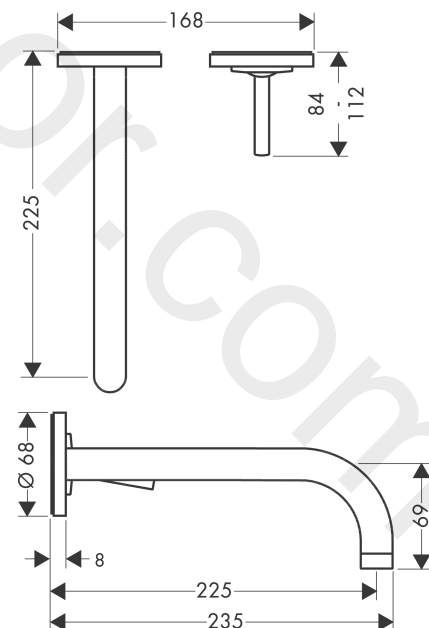

## AXOR Uno

Single lever basin mixer for concealed installation wall-mounted with spout 225 mm and escutcheons

Finish: **Brushed Red Gold** Article Number: **38116310**

### product features

- consists of: single lever basin mixer for concealed installation wall-mounted, waste set
- projection: 225 mm
- spray type: normal spray
- maximum flow rate at 3 bar: 5 l/min
- ceramic cartridge
- suitable for continuous flow water heaters
- non-closing waste set
- connection type: basic set
- connection dimension: DN15
- handle can be positioned on the right or left, depending on the basic set installation
- WRAS 1906108

### Scale drawing

### Spare part list

Year of production: >11/16

Pos.		Article Number	Price	PU
1	flange	96908310	£ 64,50	1
2	handle	10092310	£ 118,50	1
3	hollow set screw M4x6	97767000	£ 3,30	1
4	escutcheon for handle	96909310	£ 118,50	1
5	spout 220 mm	97368310	£ 260,00	1
6	aerator M18x1 (5 l/min)	95387000	£ 43,00	1
7	escutcheon for spout	96910310	£ 118,00	1
8	washer	97600000	£ 13,30	1
9	nut	95645000	£ 43,00	1
10	O-ring 34x2	98383000	£ 6,10	1
11	cartridge, assy	96783000	£ 96,00	1
12	O-ring 21,95x1,78	95169000	£ 3,30	1
13	adapter for cartridge	95644000	£ 16,10	1
14	fixing set	97971000	£ 43,00	1
15	extension set 25 mm for 13622180	31971000	£ 169,00	1
16	conversion kit	95643000	£ 43,00	1
17	adapter for cartridge	97280000	£ 6,10	1
a	extension set for 38111180	38982000	£ 173,00	1
b	pop up waste	51301310	£ 130,56	1
c	base body	13622180	£ 355,00	1
d	adapter for exchanged connections	93561000	£ 275,00	1
e	service tool for disassembling the handle	92124000	£ 137,00	1