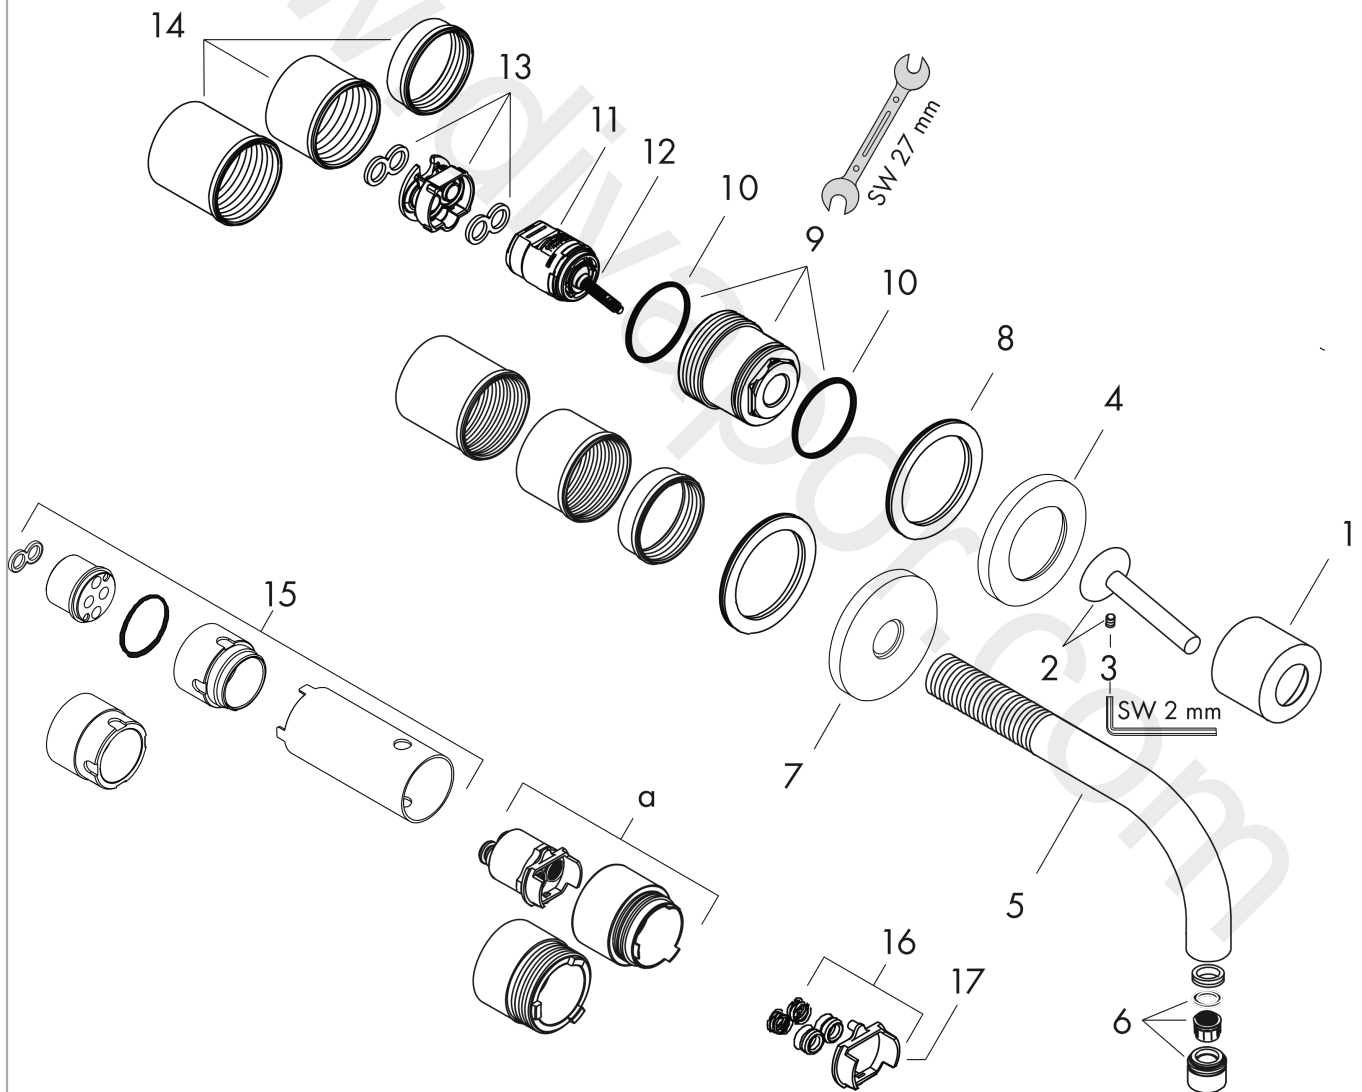

AXOR Uno
Single lever basin mixer for concealed installation wall-mounted with spout 225 mm and
escutcheons
Finish: **Polished Red Gold** Article Number: **38116300**

Exploded Drawing

Year of production: >11/16

AXOR Uno

Single lever basin mixer for concealed installation wall-mounted with spout 225 mm and escutcheons

Finish: **Polished Red Gold** Article Number: **38116300**

Spare part list

Year of production: >11/16

Pos.		Article Number	Price	PU
1	flange	96908300	£ 64,50	1
2	handle	10092300	£ 118,00	1
3	hollow set screw M4x6	97767000	£ 3,30	1
4	escutcheon for handle	96909300	£ 118,00	1
5	spout 220 mm	97368300	£ 260,00	1
6	aerator M18x1 (5 l/min)	95387000	£ 43,00	1
7	escutcheon for spout	96910300	£ 118,00	1
8	washer	97600000	£ 13,30	1
9	nut	95645000	£ 43,00	1
10	O-ring 34x2	98383000	£ 6,10	1
11	cartridge, assy	96783000	£ 96,00	1
12	O-ring 21,95x1,78	95169000	£ 3,30	1
13	adapter for cartridge	95644000	£ 16,10	1
14	fixing set	97971000	£ 43,00	1
15	extension set 25 mm for 13622180	31971000	£ 169,00	1
16	conversion kit	95643000	£ 43,00	1
17	adapter for cartridge	97280000	£ 6,10	1
a	extension set for 38111180	38982000	£ 173,00	1
b	pop up waste	51301300	£ 130,56	1
c	base body	13622180	£ 355,00	1
d	adapter for exchanged connections	93561000	£ 275,00	1
e	service tool for disassembling the handle	92124000	£ 137,00	1