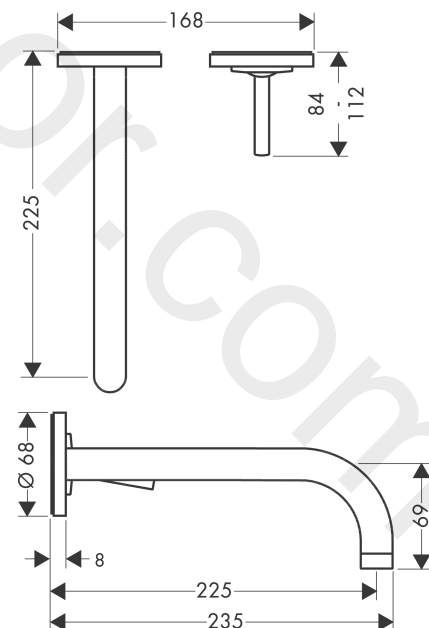

AXOR Uno

Single lever basin mixer for concealed installation wall-mounted with spout 225 mm and escutcheons

Finish: **Polished Red Gold** Article Number: **38116300**

product features

- consists of: single lever basin mixer for concealed installation wall-mounted, waste set
- projection: 225 mm
- spray type: normal spray
- maximum flow rate at 3 bar: 5 l/min
- ceramic cartridge
- suitable for continuous flow water heaters
- non-closing waste set
- connection type: basic set
- connection dimension: DN15
- handle can be positioned on the right or left, depending on the basic set installation
- WRAS 1906108

Article Details

Price excl. VAT

631,20 £

Technology

Product image

Scale drawing

AXOR Uno
Single lever basin mixer for concealed installation wall-mounted with spout 225 mm and escutcheons
 Finish: **Polished Red Gold** Article Number: **38116300**

Spare part list

Year of production: >11/16

Pos.		Article Number	Price	PU
1	flange	96908300	£ 64,50	1
2	handle	10092300	£ 118,00	1
3	hollow set screw M4x6	97767000	£ 3,30	1
4	escutcheon for handle	96909300	£ 118,00	1
5	spout 220 mm	97368300	£ 260,00	1
6	aerator M18x1 (5 l/min)	95387000	£ 43,00	1
7	escutcheon for spout	96910300	£ 118,00	1
8	washer	97600000	£ 13,30	1
9	nut	95645000	£ 43,00	1
10	O-ring 34x2	98383000	£ 6,10	1
11	cartridge, assy	96783000	£ 96,00	1
12	O-ring 21,95x1,78	95169000	£ 3,30	1
13	adapter for cartridge	95644000	£ 16,10	1
14	fixing set	97971000	£ 43,00	1
15	extension set 25 mm for 13622180	31971000	£ 169,00	1
16	conversion kit	95643000	£ 43,00	1
17	adapter for cartridge	97280000	£ 6,10	1
a	extension set for 38111180	38982000	£ 173,00	1
b	pop up waste	51301300	£ 130,56	1
c	base body	13622180	£ 355,00	1
d	adapter for exchanged connections	93561000	£ 275,00	1
e	service tool for disassembling the handle	92124000	£ 137,00	1