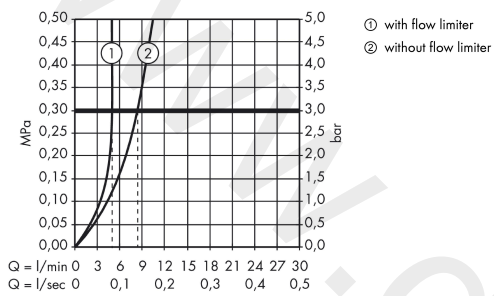

AXOR Uno
Single lever basin mixer for concealed installation wall-mounted with spout 225 mm and escutcheons
Finish: **Polished Red Gold**   Article Number: **38116300**

Flowchart