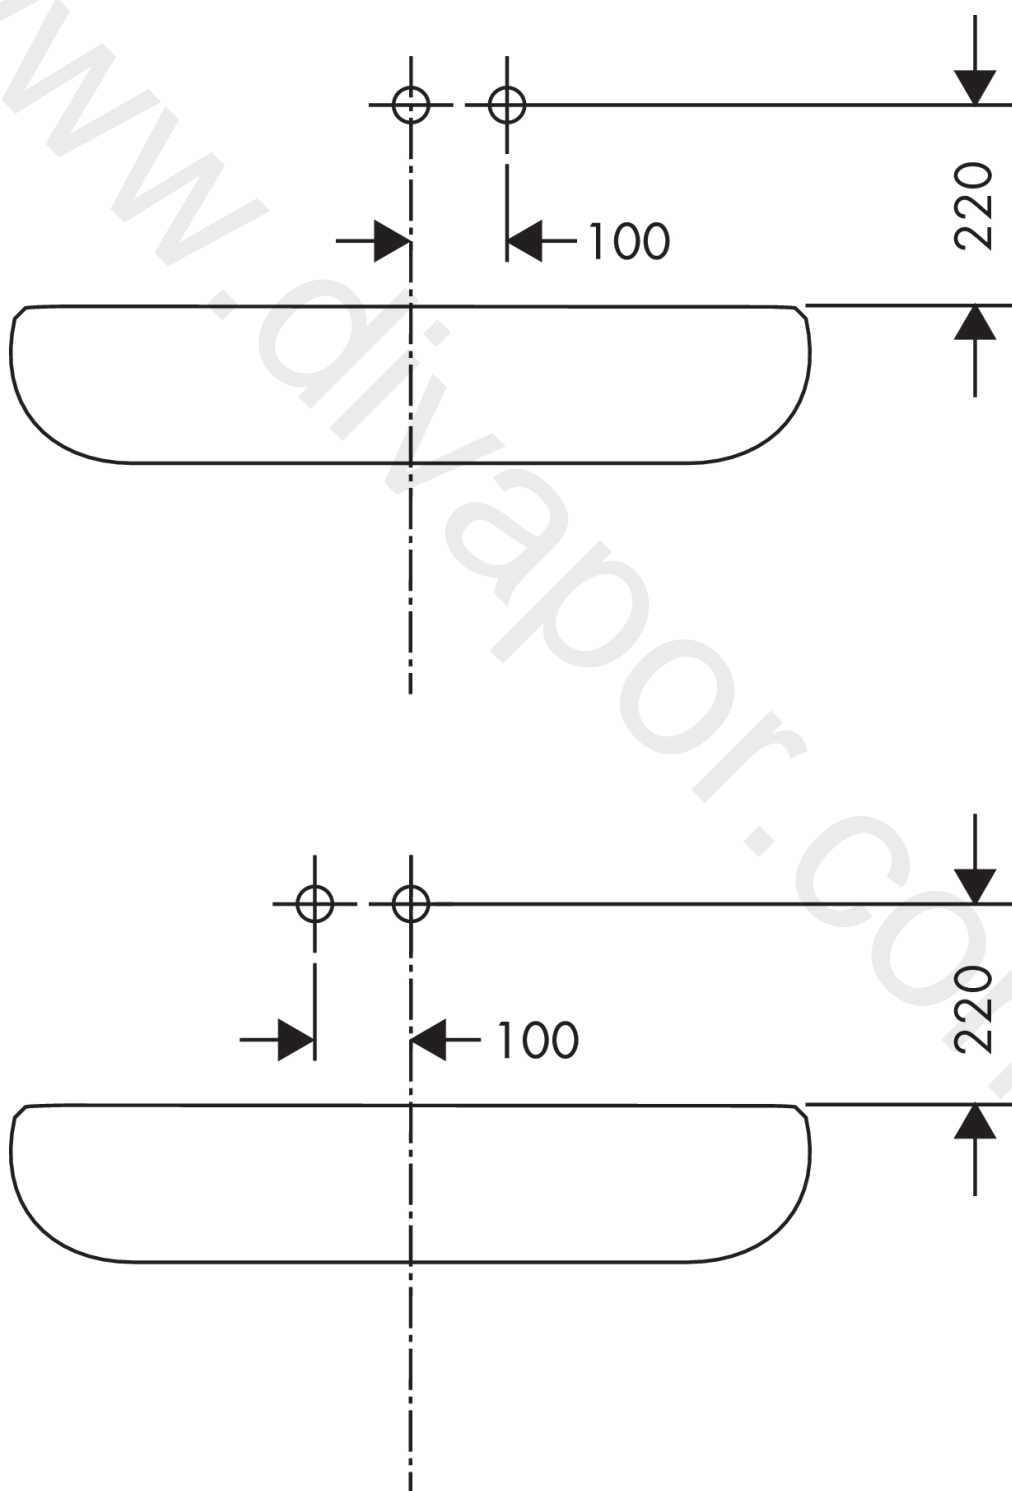

AXOR Uno
Single lever basin mixer for concealed installation wall-mounted with spout 225 mm and escutcheons
Finish: **Polished Red Gold** Article Number: **38116300**

Installation examples