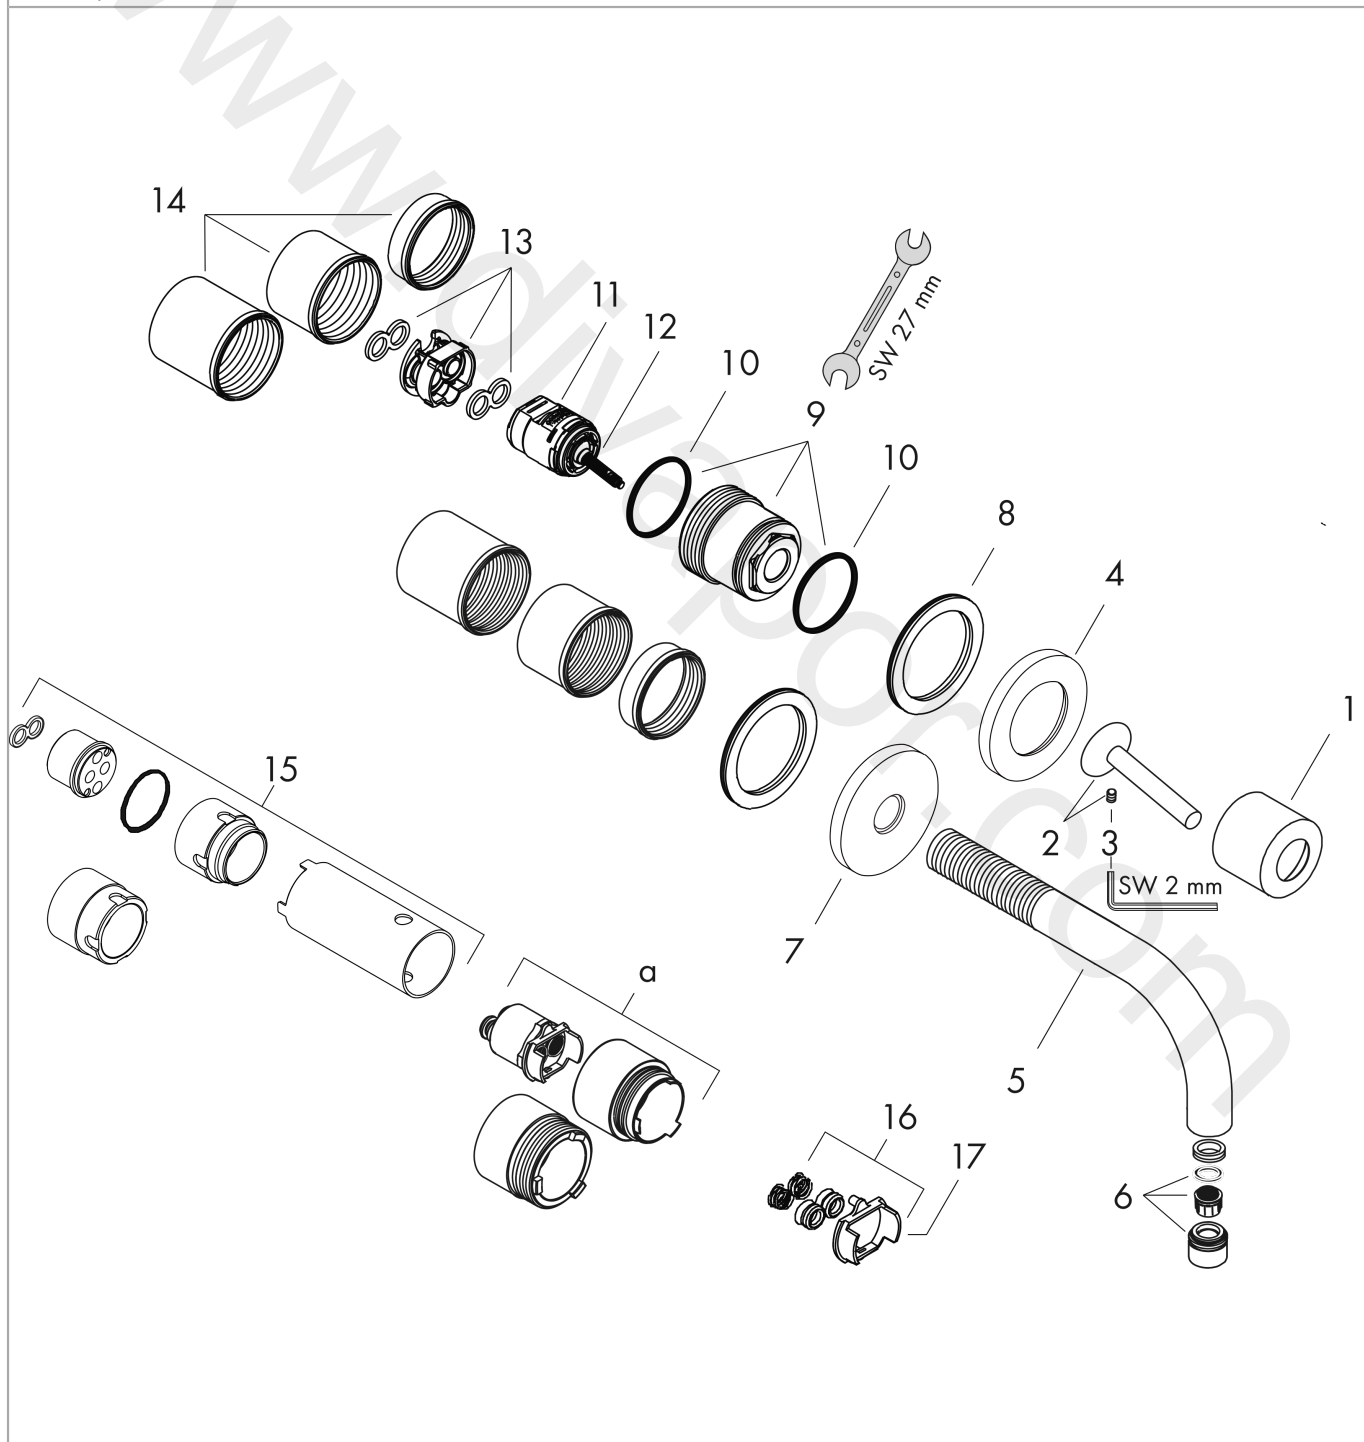

AXOR Uno

Single lever basin mixer for concealed installation wall-mounted with spout 225 mm and escutcheons

Surfaces: Article Number: 38116260

Exploded Drawing

Year of production: 11/16 - 12/19

AXOR Uno

Single lever basin mixer for concealed installation wall-mounted with spout 225 mm and escutcheons

Surfaces: Article Number: **38116260**

Spare part list

Year of production: **11/16 - 12/19**

Pos.		Article Number	Price	PU
1	flange	96908260	£ 64,50	1
2	handle	10092260	£ 118,00	1
3	hollow set screw M4x6	97767000	£ 3,30	1
4	escutcheon for handle	96909260	£ 118,00	1
5	spout 220 mm	97368260	£ 260,00	1
6	aerator M18x1 (5 l/min)	95387000	£ 43,00	1
7	escutcheon for spout	96910260	£ 118,00	1
8	washer	97600000	£ 13,30	1
9	nut	95645000	£ 43,00	1
10	O-ring 34x2	98383000	£ 6,10	1
11	cartridge, assy	96783000	£ 96,00	1
12	O-ring 21,95x1,78	95169000	£ 3,30	1
13	adapter for cartridge	95644000	£ 16,10	1
14	fixing set	97971000	£ 43,00	1
15	extension set 25 mm for 13622180	31971000	£ 169,00	1
16	conversion kit	95643000	£ 43,00	1
17	adapter for cartridge	97280000	£ 6,10	1
a	extension set for 38111180	38982000	£ 173,00	1
b	pop up waste	51301260	£ 130,56	1
c	base body	13622180	£ 355,00	1
d	adapter for exchanged connections	93561000	£ 275,00	1
e	service tool for disassembling the handle	92124000	£ 137,00	1