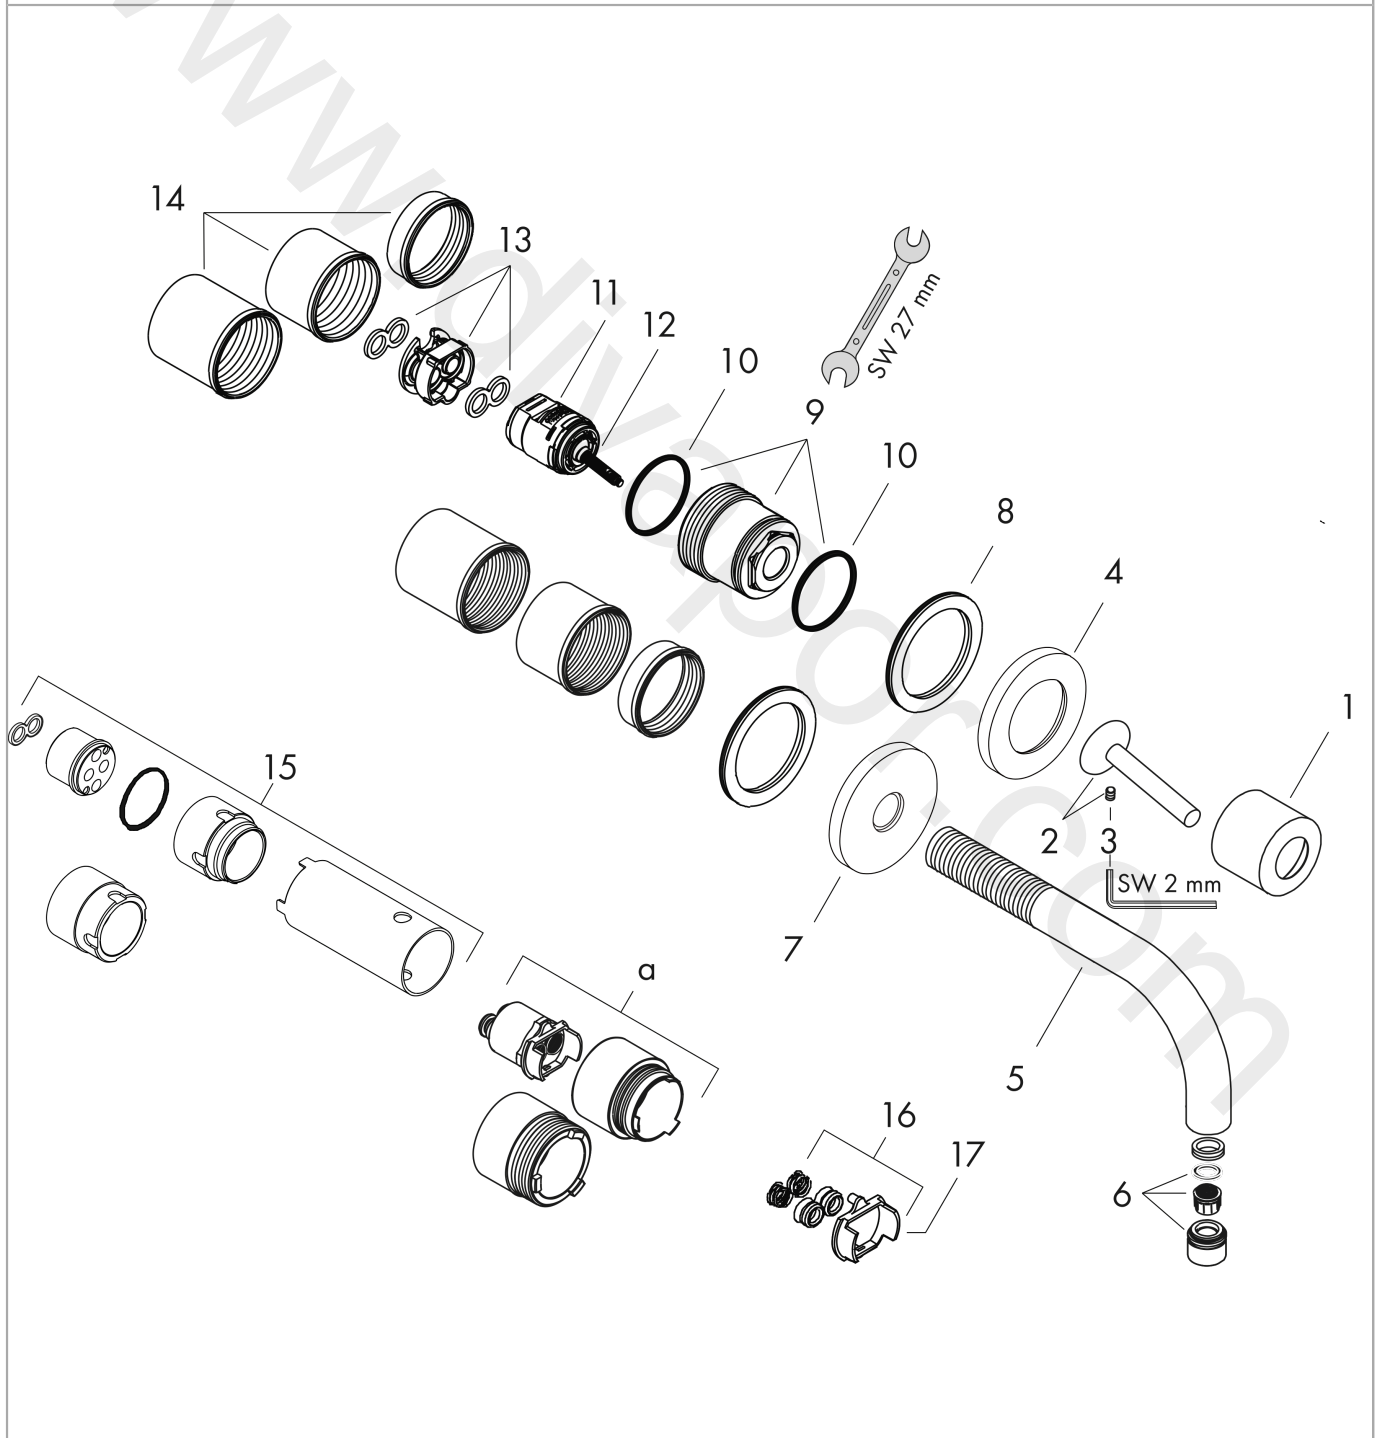

AXOR Uno
Single lever basin mixer for concealed installation wall-mounted with spout 225 mm and
escutcheons
Finish: **Brushed Gold Optic** Article Number: **38116250**

Exploded Drawing

Year of production: >11/16

AXOR Uno

Single lever basin mixer for concealed installation wall-mounted with spout 225 mm and escutcheons

Finish: **Brushed Gold Optic** Article Number: **38116250**

Spare part list

Year of production: >11/16

Pos.		Article Number	Price	PU
1	flange	96908250	£ 64,00	1
2	handle	10092250	£ 118,00	1
3	hollow set screw M4x6	97767000	£ 3,30	1
4	escutcheon for handle	96909250	£ 118,00	1
5	spout 220 mm	97368250	£ 260,00	1
6	escutcheon for spout	96910250	£ 118,00	1
7	aerator M18x1 (5 l/min)	95387000	£ 43,00	1
8	washer	97600000	£ 13,30	1
9	nut	95645000	£ 43,00	1
10	O-ring 34x2	98383000	£ 6,10	1
11	cartridge, assy	96783000	£ 96,00	1
12	O-ring 21,95x1,78	95169000	£ 3,30	1
13	adapter for cartridge	95644000	£ 16,10	1
14	fixing set	97971000	£ 43,00	1
15	extension set 25 mm for 13622180	31971000	£ 169,00	1
16	conversion kit	95643000	£ 43,00	1
17	adapter for cartridge	97280000	£ 6,10	1
a	extension set for 38111180	38982000	£ 173,00	1
b	waste	50001250	£ 106,56	1
c	base body	13622180	£ 355,00	1
d	adapter for exchanged connections	93561000	£ 275,00	1
e	service tool for disassembling the handle	92124000	£ 137,00	1