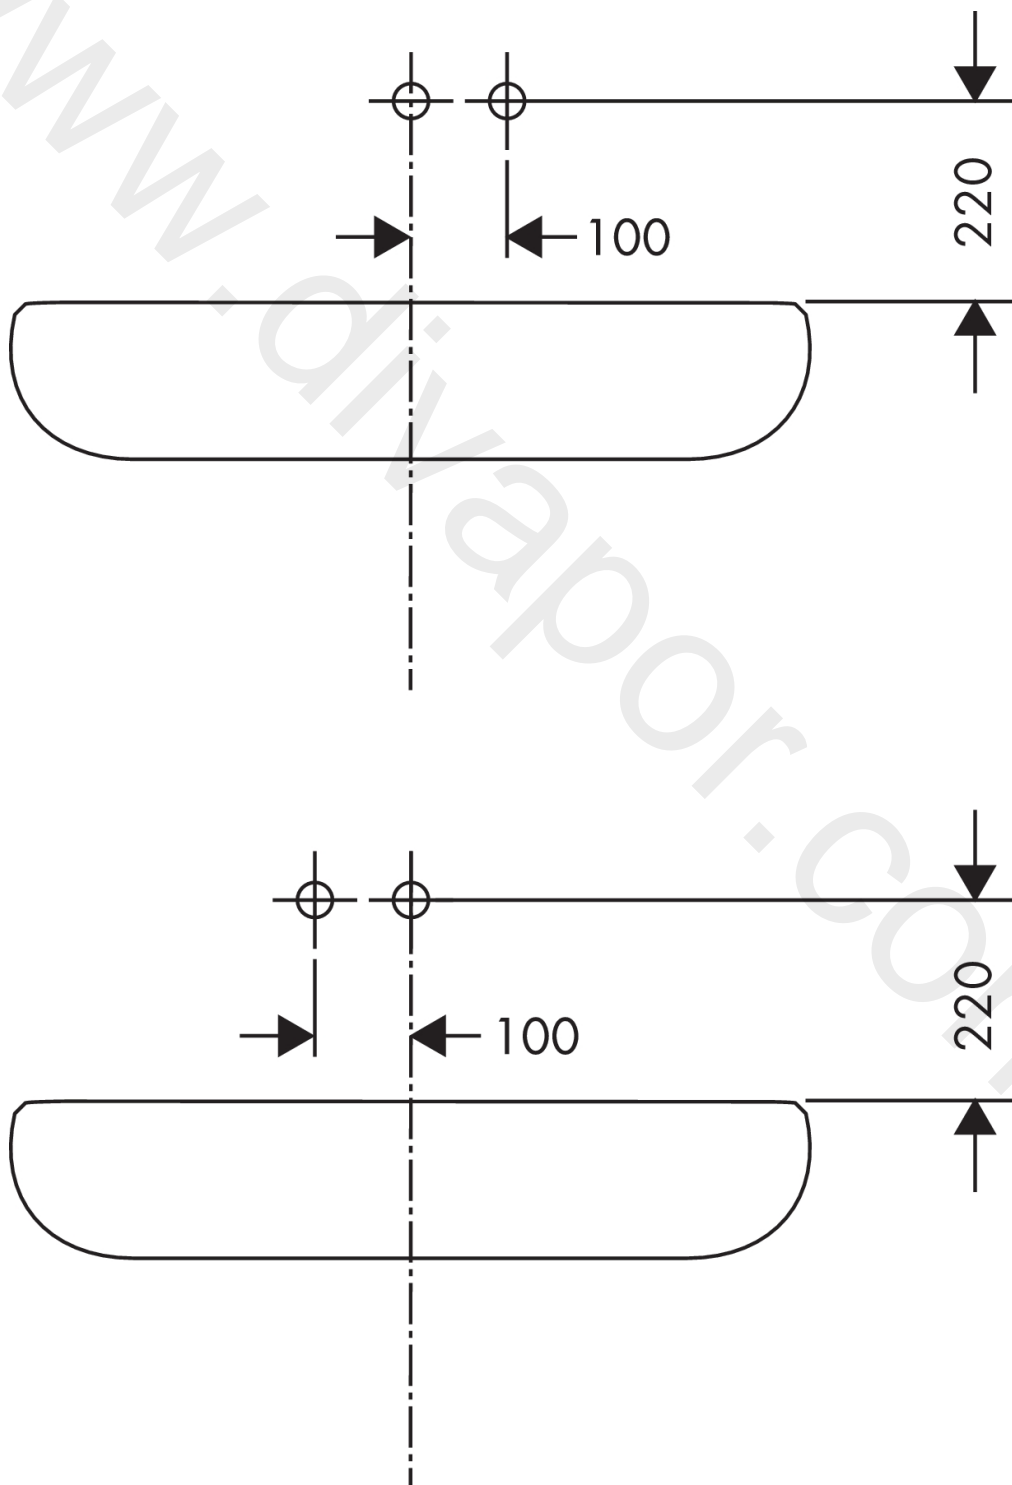

AXOR Uno

Single lever basin mixer for concealed installation wall-mounted with spout 225 mm and escutcheons

Finish: **Brushed Gold Optic** Article Number: **38116250**

product features

- consists of: single lever basin mixer for concealed installation wall-mounted, waste set
- projection: 225 mm
- spray type: normal spray
- maximum flow rate at 3 bar: 5 l/min
- ceramic cartridge
- suitable for continuous flow water heaters
- non-closing waste set
- connection type: basic set
- connection dimension: DN15
- handle can be positioned on the right or left, depending on the basic set installation
- WRAS 1906108

Flowchart

AXOR Uno

Single lever basin mixer for concealed installation wall-mounted with spout 225 mm and escutcheons

Finish: **Brushed Gold Optic** Article Number: **38116250**

Installation examples

AXOR Uno
Single lever basin mixer for concealed installation wall-mounted with spout 225 mm and
escutcheons
 Finish: **Brushed Gold Optic** Article Number: **38116250**

Spare part list

Year of production: >11/16

Pos.		Article Number	Price	PU
1	flange	96908250	£ 64,00	1
2	handle	10092250	£ 118,00	1
3	hollow set screw M4x6	97767000	£ 3,30	1
4	escutcheon for handle	96909250	£ 118,00	1
5	spout 220 mm	97368250	£ 260,00	1
6	escutcheon for spout	96910250	£ 118,00	1
7	aerator M18x1 (5 l/min)	95387000	£ 43,00	1
8	washer	97600000	£ 13,30	1
9	nut	95645000	£ 43,00	1
10	O-ring 34x2	98383000	£ 6,10	1
11	cartridge, assy	96783000	£ 96,00	1
12	O-ring 21,95x1,78	95169000	£ 3,30	1
13	adapter for cartridge	95644000	£ 16,10	1
14	fixing set	97971000	£ 43,00	1
15	extension set 25 mm for 13622180	31971000	£ 169,00	1
16	conversion kit	95643000	£ 43,00	1
17	adapter for cartridge	97280000	£ 6,10	1
a	extension set for 38111180	38982000	£ 173,00	1
b	waste	50001250	£ 106,56	1
c	base body	13622180	£ 355,00	1
d	adapter for exchanged connections	93561000	£ 275,00	1
e	service tool for disassembling the handle	92124000	£ 137,00	1