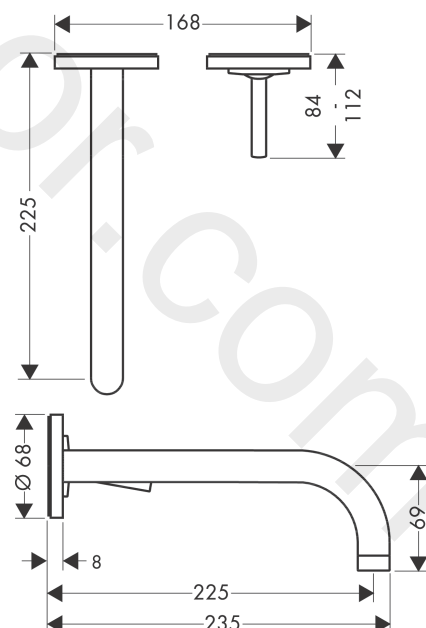

AXOR Uno

Single lever basin mixer for concealed installation wall-mounted with spout 225 mm and escutcheons

Finish: **Brushed Gold Optic** Article Number: **38116250**

product features

- consists of: single lever basin mixer for concealed installation wall-mounted, waste set
- projection: 225 mm
- spray type: normal spray
- maximum flow rate at 3 bar: 5 l/min
- ceramic cartridge
- suitable for continuous flow water heaters
- non-closing waste set
- connection type: basic set
- connection dimension: DN15
- handle can be positioned on the right or left, depending on the basic set installation
- WRAS 1906108

Article Details

Price excl. VAT 631,20 £

Technology

Product image

Scale drawing

AXOR Uno

Single lever basin mixer for concealed installation wall-mounted with spout 225 mm and escutcheons

Finish: **Brushed Gold Optic** Article Number: **38116250**

Spare part list

Year of production: >11/16

Pos.		Article Number	Price	PU
1	flange	96908250	£ 64,00	1
2	handle	10092250	£ 118,00	1
3	hollow set screw M4x6	97767000	£ 3,30	1
4	escutcheon for handle	96909250	£ 118,00	1
5	spout 220 mm	97368250	£ 260,00	1
6	escutcheon for spout	96910250	£ 118,00	1
7	aerator M18x1 (5 l/min)	95387000	£ 43,00	1
8	washer	97600000	£ 13,30	1
9	nut	95645000	£ 43,00	1
10	O-ring 34x2	98383000	£ 6,10	1
11	cartridge, assy	96783000	£ 96,00	1
12	O-ring 21,95x1,78	95169000	£ 3,30	1
13	adapter for cartridge	95644000	£ 16,10	1
14	fixing set	97971000	£ 43,00	1
15	extension set 25 mm for 13622180	31971000	£ 169,00	1
16	conversion kit	95643000	£ 43,00	1
17	adapter for cartridge	97280000	£ 6,10	1
a	extension set for 38111180	38982000	£ 173,00	1
b	waste	50001250	£ 106,56	1
c	base body	13622180	£ 355,00	1
d	adapter for exchanged connections	93561000	£ 275,00	1
e	service tool for disassembling the handle	92124000	£ 137,00	1