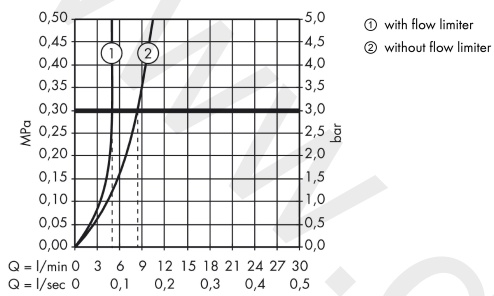

AXOR Uno

Single lever basin mixer for concealed installation wall-mounted with spout 225 mm and escutcheons

Finish: **Brushed Gold Optic** Article Number: **38116250**

Flowchart