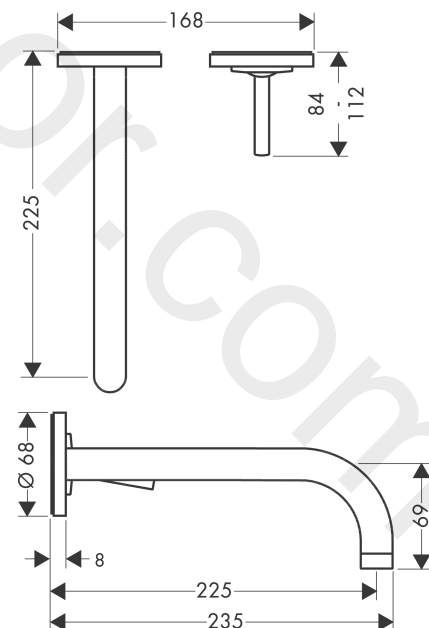

## AXOR Uno

Single lever basin mixer for concealed installation wall-mounted with spout 225 mm and escutcheons

Finish: **Brushed Bronze** Article Number: **38116140**

### product features

- consists of: single lever basin mixer for concealed installation wall-mounted, waste set
- projection: 225 mm
- spray type: normal spray
- maximum flow rate at 3 bar: 5 l/min
- ceramic cartridge
- suitable for continuous flow water heaters
- non-closing waste set
- connection type: basic set
- connection dimension: DN15
- handle can be positioned on the right or left, depending on the basic set installation
- WRAS 1906108

### Scale drawing

### Spare part list

Year of production: >11/16

Pos.		Article Number	Price	PU
1	flange	96908140	£ 64,00	1
2	handle	10092140	£ 118,00	1
3	hollow set screw M4x6	97767000	£ 3,30	1
4	escutcheon for handle	96909140	£ 118,50	1
5	spout 220 mm	97368140	£ 260,00	1
6	aerator M18x1 (5 l/min)	95387000	£ 43,00	1
7	escutcheon for spout	96910140	£ 118,00	1
8	washer	97600000	£ 13,30	1
9	nut	95645000	£ 43,00	1
10	O-ring 34x2	98383000	£ 6,10	1
11	cartridge, assy	96783000	£ 96,00	1
12	O-ring 21,95x1,78	95169000	£ 3,30	1
13	adapter for cartridge	95644000	£ 16,10	1
14	fixing set	97971000	£ 43,00	1
15	extension set 25 mm for 13622180	31971000	£ 169,00	1
16	conversion kit	95643000	£ 43,00	1
17	adapter for cartridge	97280000	£ 6,10	1
a	extension set for 38111180	38982000	£ 173,00	1
b	waste	50001140	£ 106,56	1
c	base body	13622180	£ 355,00	1
d	adapter for exchanged connections	93561000	£ 275,00	1
e	service tool for disassembling the handle	92124000	£ 137,00	1