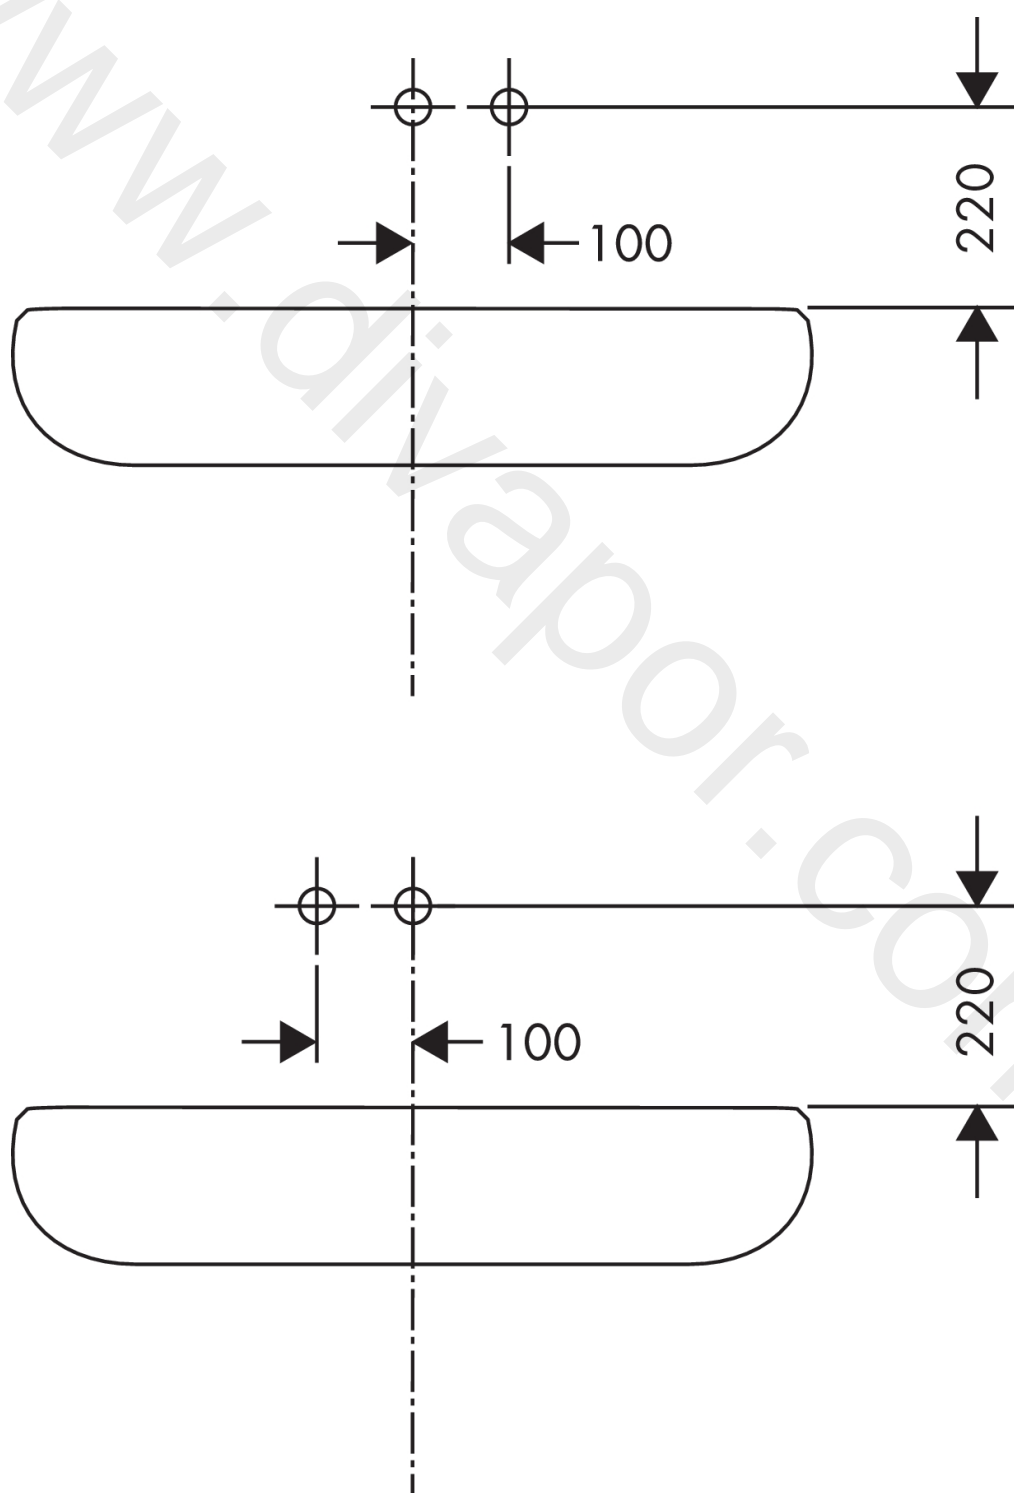

AXOR Uno
Single lever basin mixer for concealed installation wall-mounted with spout 225 mm and escutcheons
Finish: **Brushed Bronze** Article Number: **38116140**

Installation examples