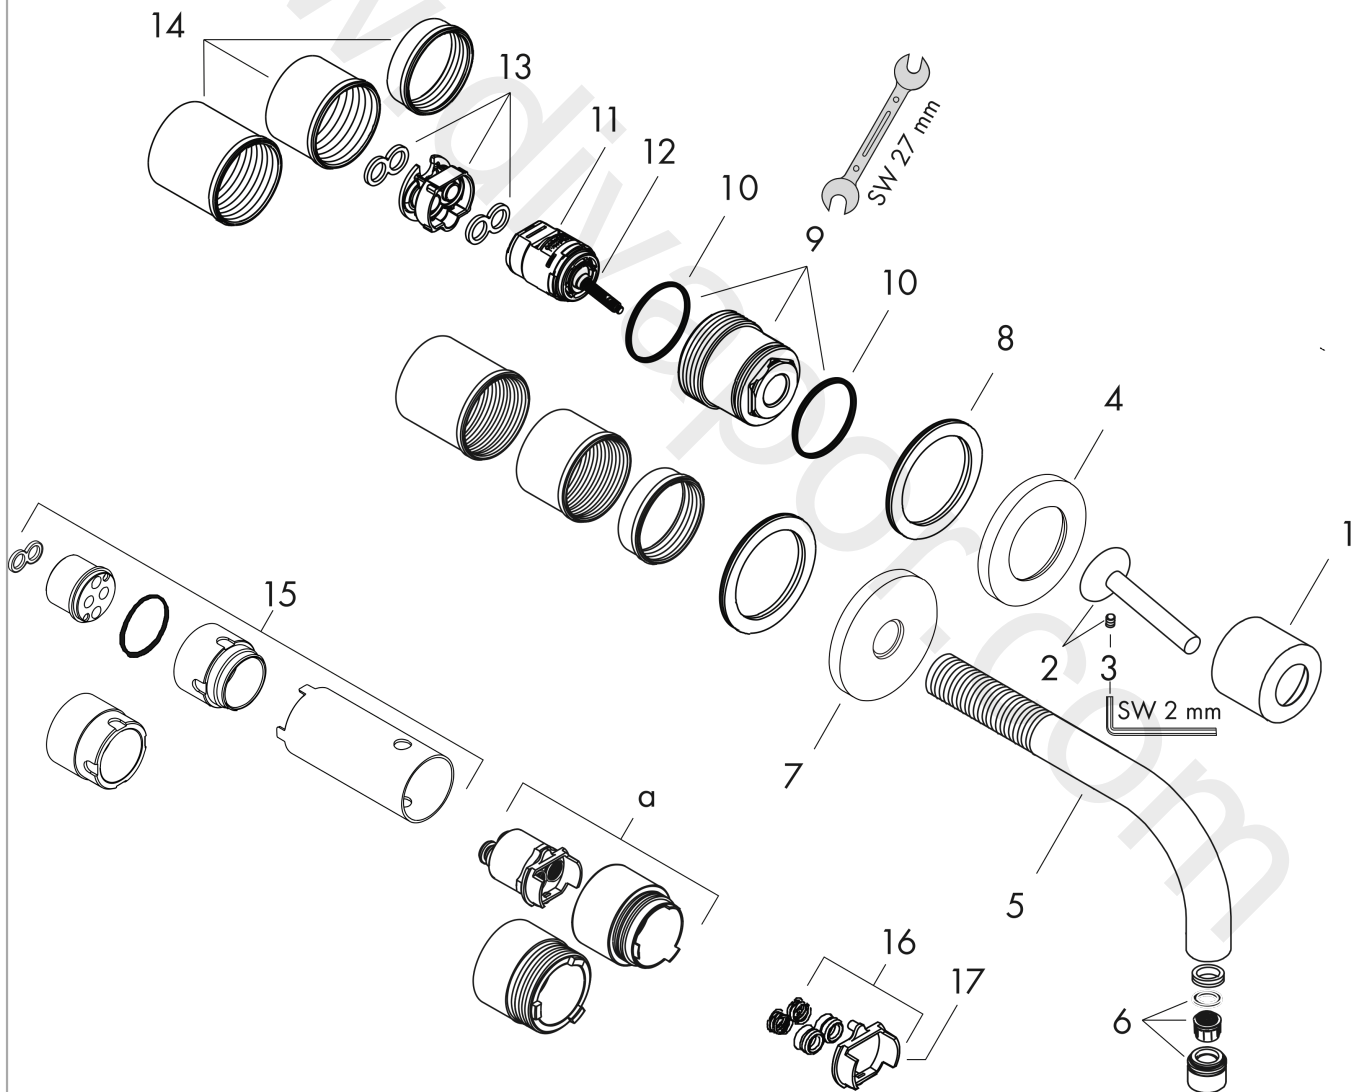

### product features

- consists of: single lever basin mixer for concealed installation wall-mounted, waste set
- projection: 225 mm
- spray type: normal spray
- maximum flow rate at 3 bar: 5 l/min
- ceramic cartridge
- suitable for continuous flow water heaters
- non-closing waste set
- connection type: basic set
- connection dimension: DN15
- handle can be positioned on the right or left, depending on the basic set installation
- WRAS 1906108

## AXOR Uno

Single lever basin mixer for concealed installation wall-mounted with spout 225 mm and escutcheons

Finish: **Brushed Bronze** Article Number: **38116140**

### Exploded Drawing

Year of production: >11/16

### Spare part list

Year of production: >11/16

Pos.		Article Number	Price	PU
1	flange	96908140	£ 64,00	1
2	handle	10092140	£ 118,00	1
3	hollow set screw M4x6	97767000	£ 3,30	1
4	escutcheon for handle	96909140	£ 118,50	1
5	spout 220 mm	97368140	£ 260,00	1
6	aerator M18x1 (5 l/min)	95387000	£ 43,00	1
7	escutcheon for spout	96910140	£ 118,00	1
8	washer	97600000	£ 13,30	1
9	nut	95645000	£ 43,00	1
10	O-ring 34x2	98383000	£ 6,10	1
11	cartridge, assy	96783000	£ 96,00	1
12	O-ring 21,95x1,78	95169000	£ 3,30	1
13	adapter for cartridge	95644000	£ 16,10	1
14	fixing set	97971000	£ 43,00	1
15	extension set 25 mm for 13622180	31971000	£ 169,00	1
16	conversion kit	95643000	£ 43,00	1
17	adapter for cartridge	97280000	£ 6,10	1
a	extension set for 38111180	38982000	£ 173,00	1
b	waste	50001140	£ 106,56	1
c	base body	13622180	£ 355,00	1
d	adapter for exchanged connections	93561000	£ 275,00	1
e	service tool for disassembling the handle	92124000	£ 137,00	1