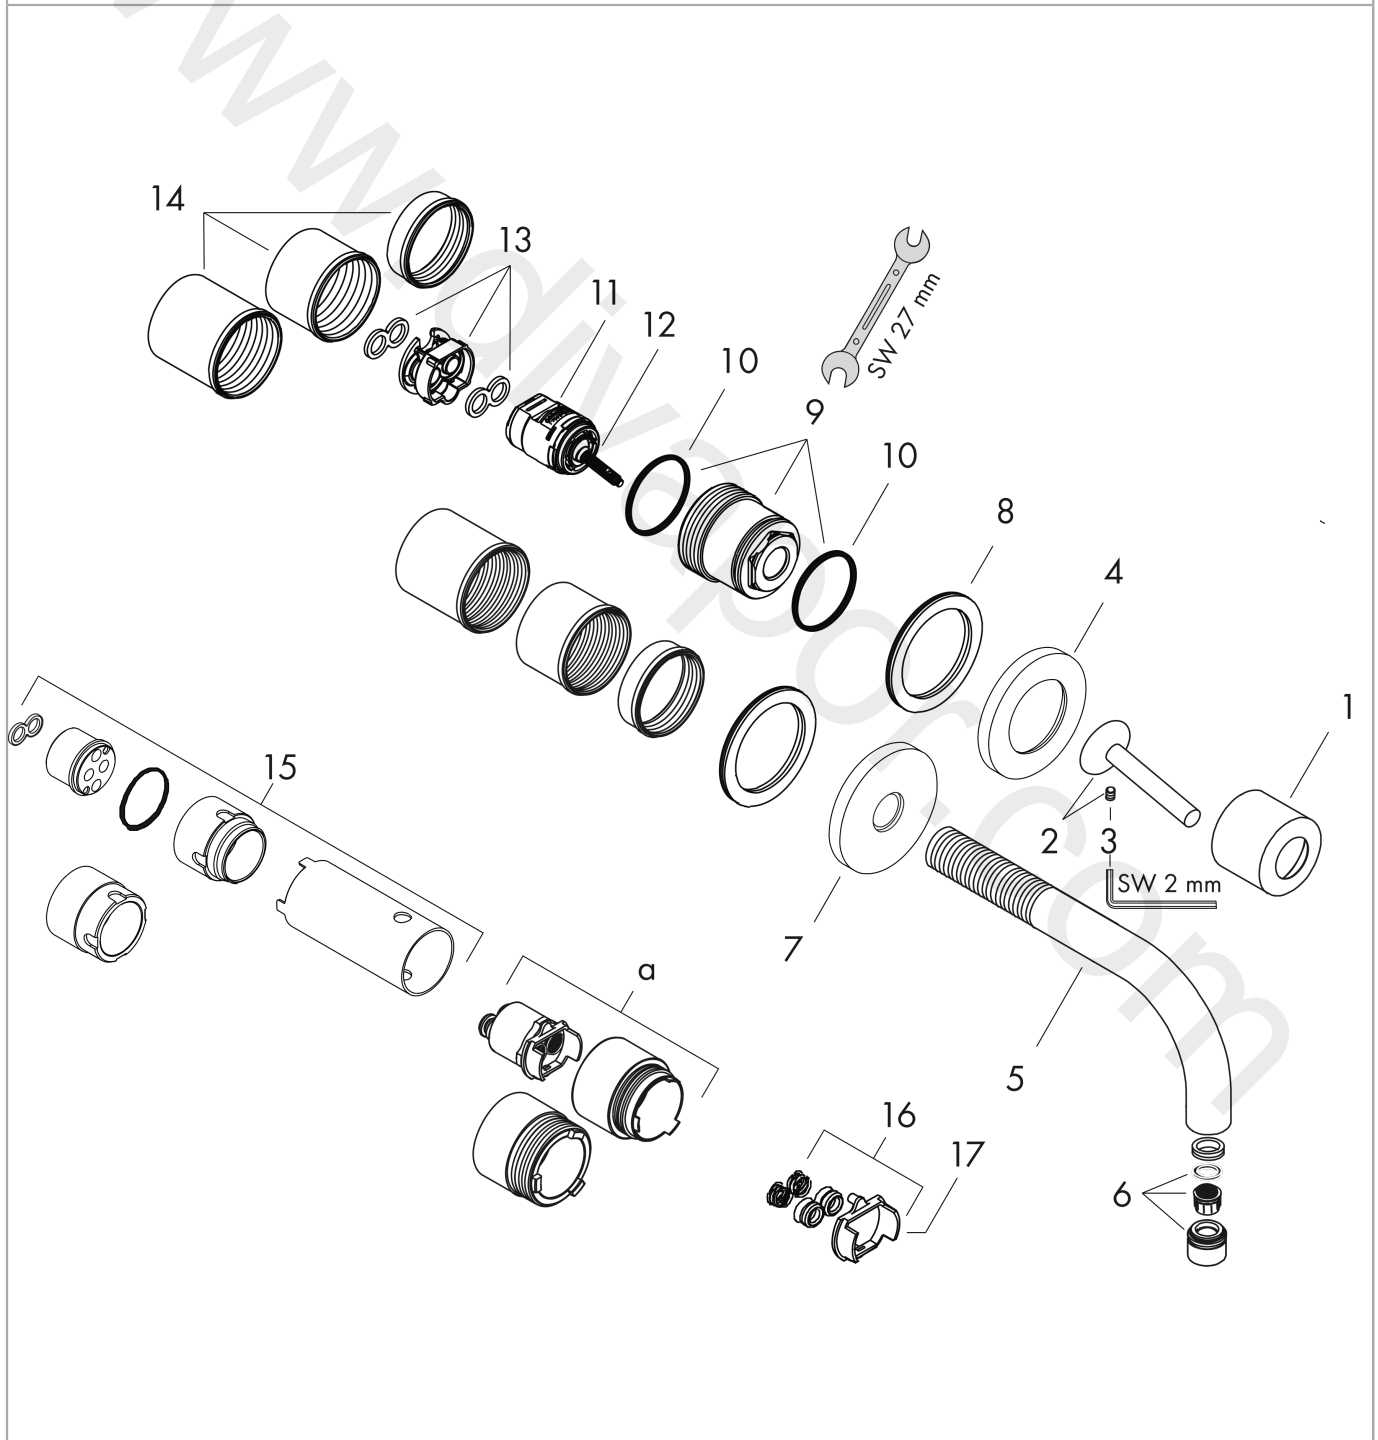

AXOR Uno

Single lever basin mixer for concealed installation wall-mounted with spout 225 mm and escutcheons

Surfaces: Article Number: **38116130**

Exploded Drawing

Year of production: 11/16 - 12/19

AXOR Uno

Single lever basin mixer for concealed installation wall-mounted with spout 225 mm and escutcheons

Surfaces: Article Number: **38116130**

Spare part list

Year of production: **11/16 - 12/19**

Pos.		Article Number	Price	PU
1	flange	96908130	£ 64,50	1
2	handle	10092130	£ 118,50	1
3	hollow set screw M4x6	97767000	£ 3,30	1
4	escutcheon for handle	96909130	£ 118,00	1
5	spout 220 mm	97368130	£ 259,50	1
6	aerator M18x1 (5 l/min)	95387000	£ 43,00	1
7	escutcheon for spout	96910130	£ 118,00	1
8	washer	97600000	£ 13,30	1
9	nut	95645000	£ 43,00	1
10	O-ring 34x2	98383000	£ 6,10	1
11	cartridge, assy	96783000	£ 96,00	1
12	O-ring 21,95x1,78	95169000	£ 3,30	1
13	adapter for cartridge	95644000	£ 16,10	1
14	fixing set	97971000	£ 43,00	1
15	extension set 25 mm for 13622180	31971000	£ 169,00	1
16	conversion kit	95643000	£ 43,00	1
17	adapter for cartridge	97280000	£ 6,10	1
a	extension set for 38111180	38982000	£ 173,00	1
b	pop up waste	51301130	£ 130,56	1
c	base body	13622180	£ 355,00	1
d	adapter for exchanged connections	93561000	£ 275,00	1
e	service tool for disassembling the handle	92124000	£ 137,00	1