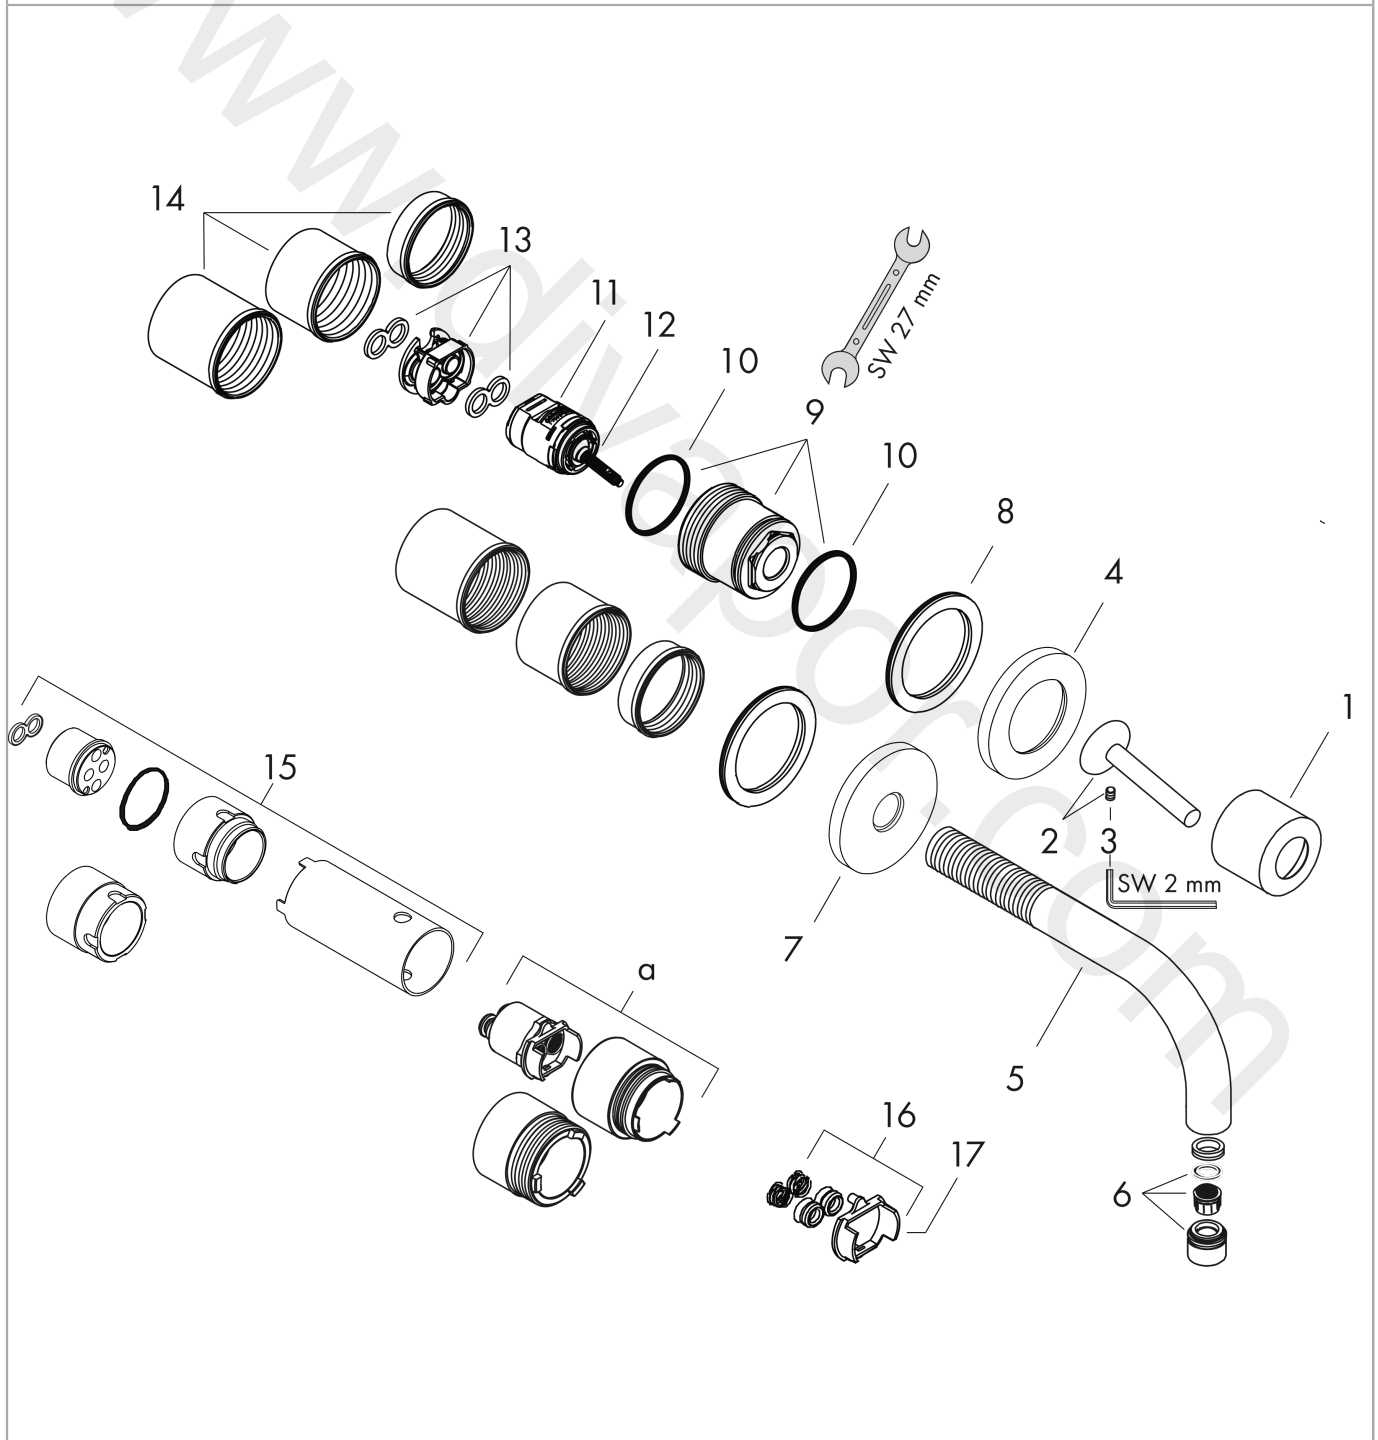

AXOR Uno

Single lever basin mixer for concealed installation wall-mounted with spout 225 mm and escutcheons

Surfaces: Article Number: **38116020**

Exploded Drawing

Year of production: **11/16 - 12/19**

AXOR Uno

Single lever basin mixer for concealed installation wall-mounted with spout 225 mm and escutcheons

Surfaces: Article Number: **38116020**

Spare part list

Year of production: **11/16 - 12/19**

Pos.		Article Number	Price	PU
1	flange	96908020	£ 64,50	1
2	handle	10092020	£ 118,50	1
3	hollow set screw M4x6	97767000	£ 3,30	1
4	escutcheon for handle	96909020	£ 118,50	1
5	spout 220 mm	97368020	£ 259,50	1
6	aerator M18x1 (5 l/min)	95387000	£ 43,00	1
7	escutcheon for spout	96910020	£ 118,50	1
8	washer	97600000	£ 13,30	1
9	nut	95645000	£ 43,00	1
10	O-ring 34x2	98383000	£ 6,10	1
11	cartridge, assy	96783000	£ 96,00	1
12	O-ring 21,95x1,78	95169000	£ 3,30	1
13	adapter for cartridge	95644000	£ 16,10	1
14	fixing set	97971000	£ 43,00	1
15	extension set 25 mm for 13622180	31971000	£ 169,00	1
16	conversion kit	95643000	£ 43,00	1
17	adapter for cartridge	97280000	£ 6,10	1
a	extension set for 38111180	38982000	£ 173,00	1
b	pop up waste	51301020	£ 130,56	1
c	base body	13622180	£ 355,00	1
d	adapter for exchanged connections	93561000	£ 275,00	1
e	service tool for disassembling the handle	92124000	£ 137,00	1