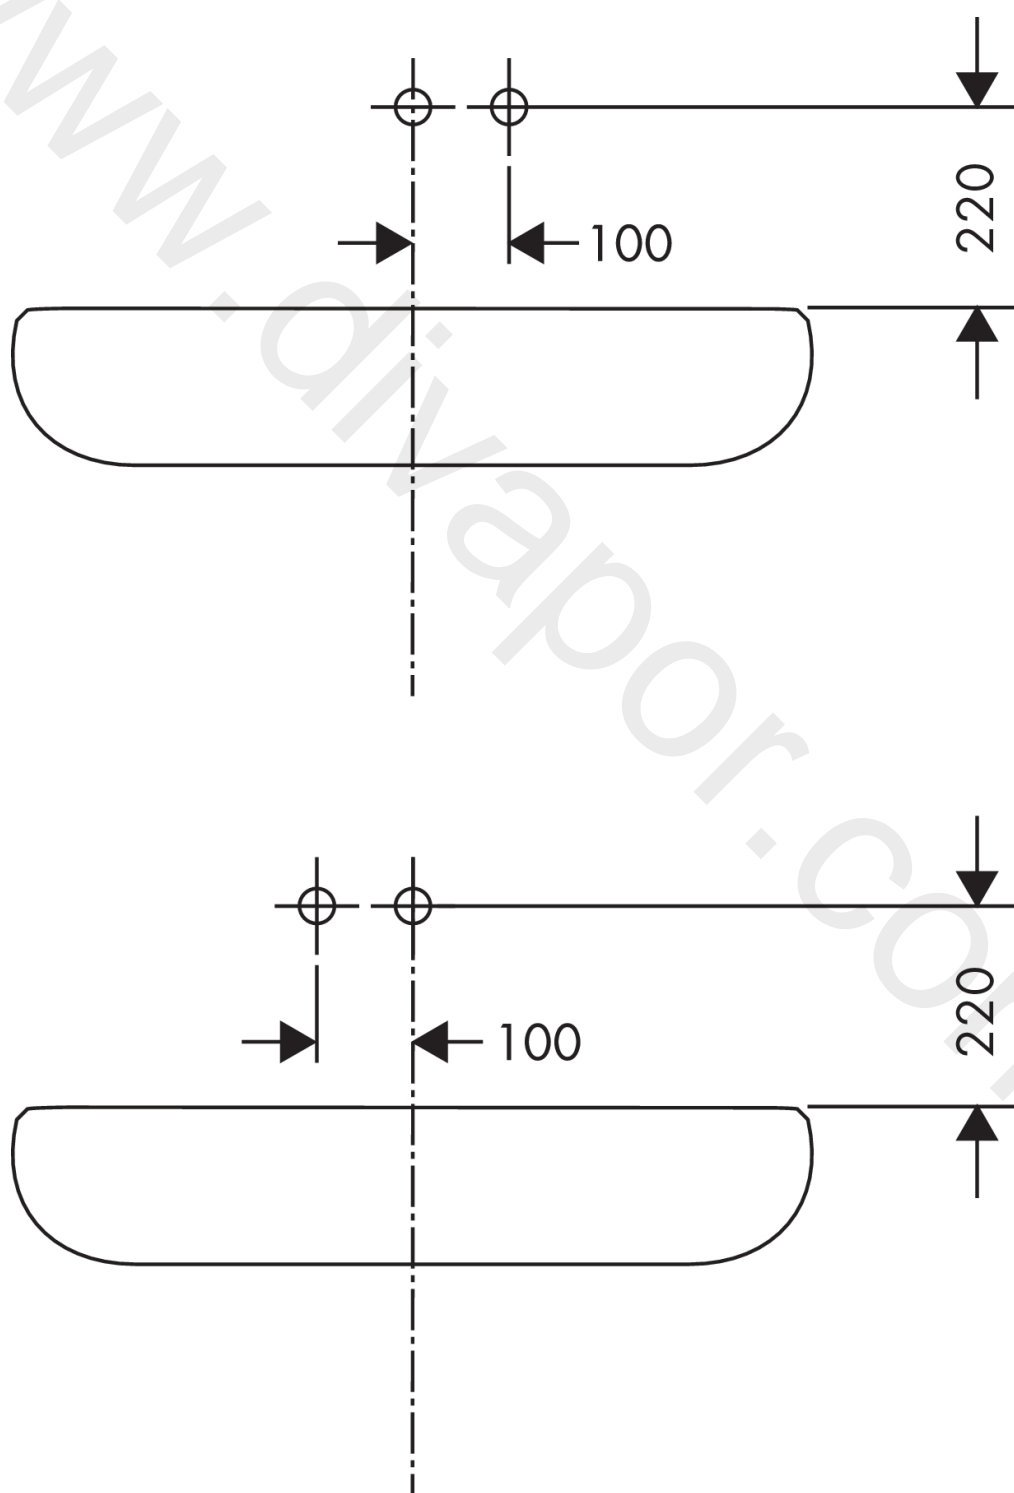

AXOR Uno

Single lever basin mixer for concealed installation wall-mounted with spout 225 mm and plate

Finish: **Brushed Black Chrome** Article Number: **38115340**

Installation examples