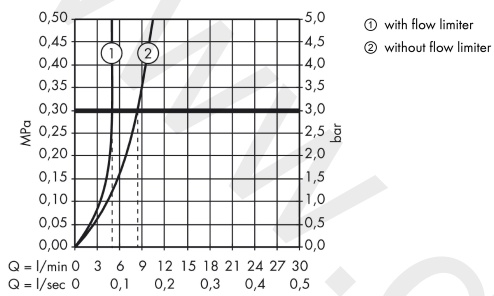

AXOR Uno

Single lever basin mixer for concealed installation wall-mounted with spout 225 mm and plate

Finish: **Brushed Black Chrome** Article Number: **38115340**

Flowchart