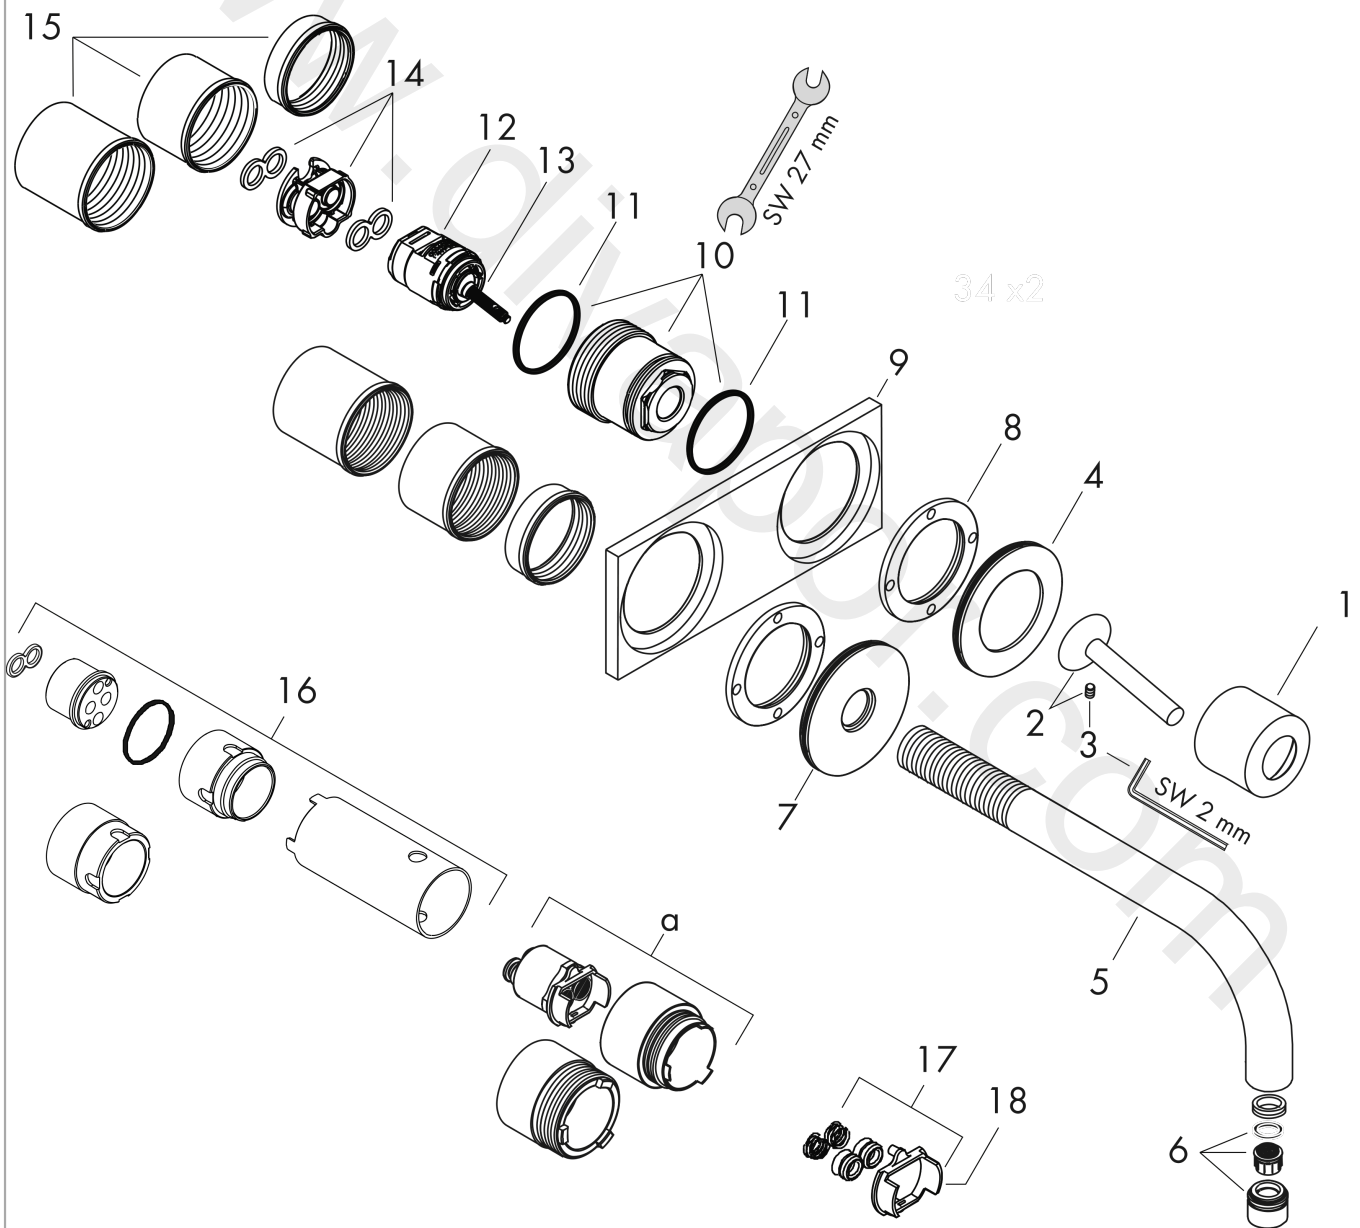

AXOR Uno

Single lever basin mixer for concealed installation wall-mounted with spout 225 mm and plate
 Finish: **Brushed Black Chrome** Article Number: **38115340**

product features

- consists of: single lever basin mixer for concealed installation wall-mounted, waste set
- projection: 225 mm
- spray type: normal spray
- maximum flow rate at 3 bar: 5 l/min
- ceramic cartridge
- suitable for continuous flow water heaters
- non-closing waste set
- connection type: basic set
- connection dimension: DN15
- handle can be positioned on the right or left, depending on the basic set installation
- WRAS 1906108

Installation examples

AXOR Uno

Single lever basin mixer for concealed installation wall-mounted with spout 225 mm and plate
 Finish: **Brushed Black Chrome** Article Number: **38115340**

Exploded Drawing

Year of production: >07/17

AXOR Uno

Single lever basin mixer for concealed installation wall-mounted with spout 225 mm and plate

Finish: **Brushed Black Chrome** Article Number: **38115340**

Spare part list

Year of production: >07/17

Pos.		Article Number	Price	PU
1	flange	96908340	£ 64,00	1
2	handle	10092340	£ 118,00	1
3	hollow set screw M4x6	97767000	£ 3,30	1
4	escutcheon for handle	96912340	£ 76,00	1
5	spout 220 mm	97368340	£ 260,00	1
6	aerator M18x1 (5 l/min)	95387340	£ 64,00	1
7	escutcheon for spout	96913340	£ 76,00	1
8	nut	97601000	£ 20,50	1
9	escutcheon	96914340	£ 345,00	1
10	nut	95645000	£ 43,00	1
11	O-ring 34x2	98383000	£ 6,10	1
12	cartridge, assy	96339000	£ 79,00	1
13	O-ring 21,95x1,78	95169000	£ 3,30	1
14	adapter for cartridge	95644000	£ 16,10	1
15	fixing set	97971000	£ 43,00	1
16	extension set 25 mm for 13622180	31971000	£ 169,00	1
17	conversion kit	95643000	£ 43,00	1
18	adapter for cartridge	97280000	£ 6,10	1
a	extension set for 38111180	38982000	£ 173,00	1
b	pop up waste	51301340	£ 130,56	1
c	base body	13622180	£ 355,00	1
d	service tool for disassembling the handle	92124000	£ 137,00	1
e	adapter for exchanged connections	93561000	£ 275,00	1