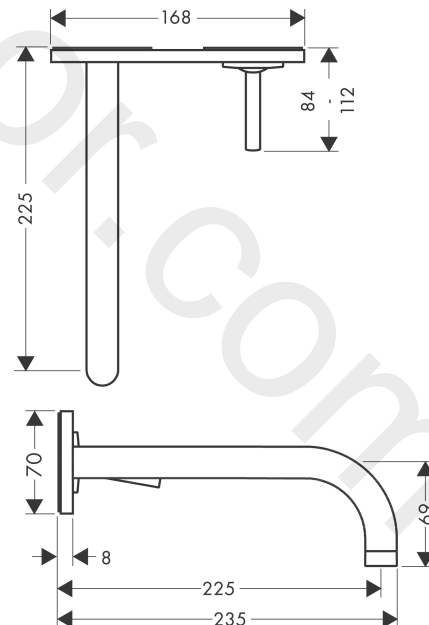

Scale drawing