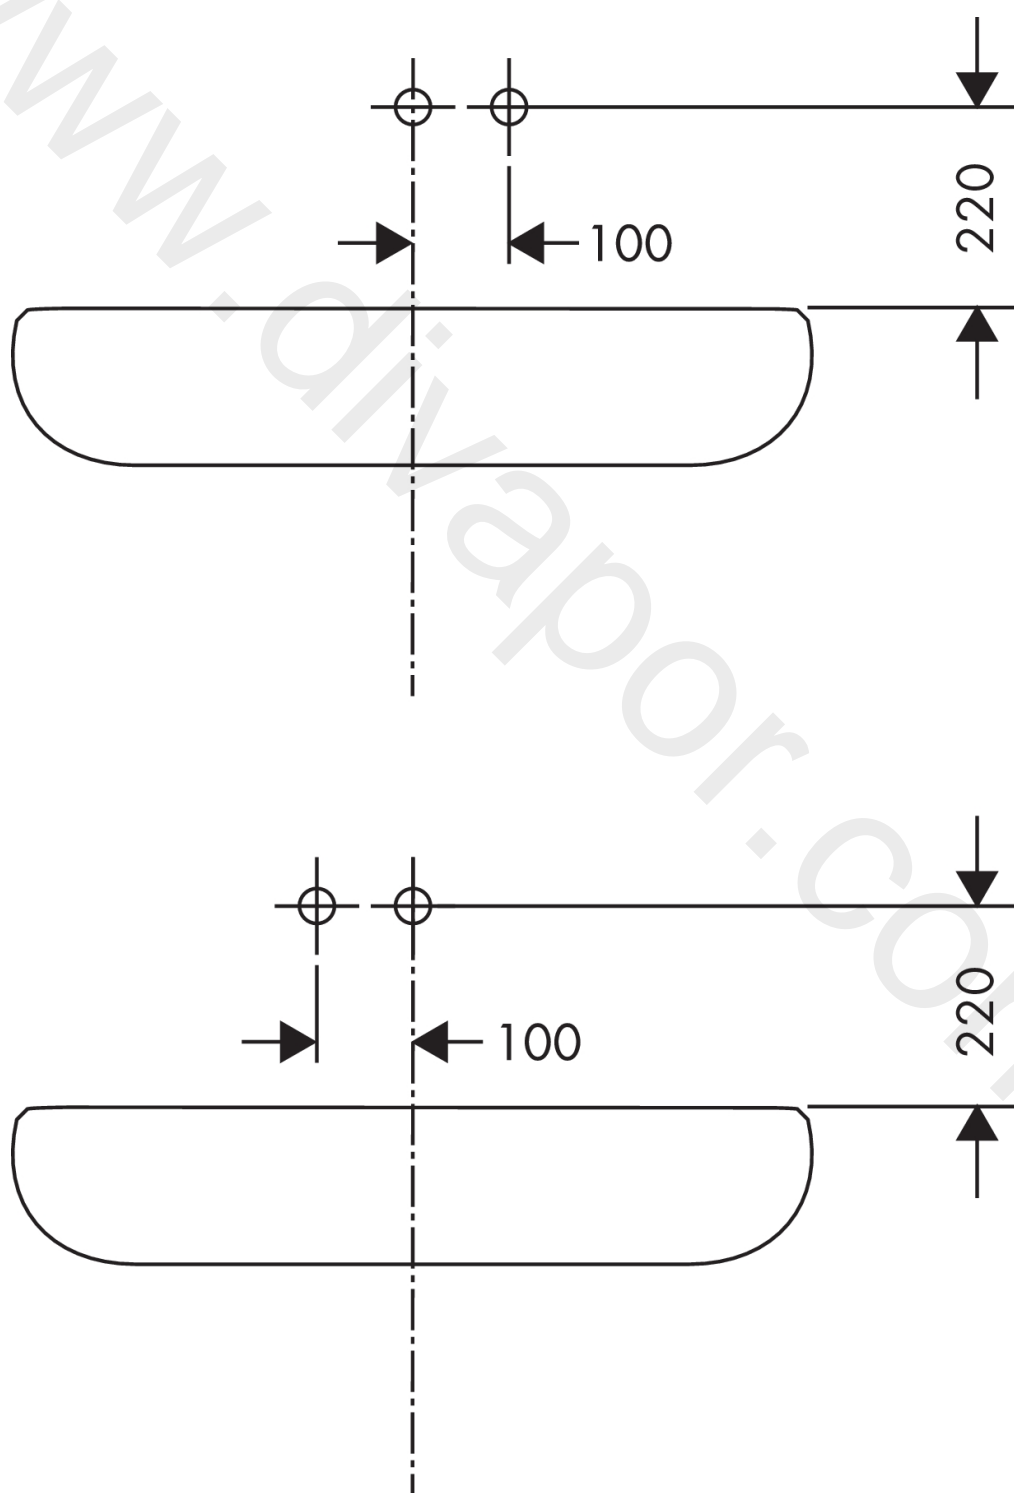

AXOR Uno

Single lever basin mixer for concealed installation wall-mounted with spout 165 mm and escutcheons

Finish: **Polished Gold Optic** Article Number: **38113990**

product features

- consists of: single lever basin mixer for concealed installation wall-mounted, waste set
- projection: 165 mm
- spray type: normal spray
- maximum flow rate at 3 bar: 5 l/min
- ceramic cartridge
- suitable for continuous flow water heaters
- non-closing waste set
- connection type: basic set
- connection dimension: DN15
- handle can be positioned on the right or left, depending on the basic set installation
- WRAS 1906108

Article Details

Price excl. VAT

612,50 £

Technology

Product image

Scale drawing

AXOR Uno
Single lever basin mixer for concealed installation wall-mounted with spout 165 mm and escutcheons
 Finish: **Polished Gold Optic** Article Number: **38113990**

Flowchart

AXOR Uno
Single lever basin mixer for concealed installation wall-mounted with spout 165 mm and
escutcheons
Finish: **Polished Gold Optic** Article Number: **38113990**

Installation examples

AXOR Uno