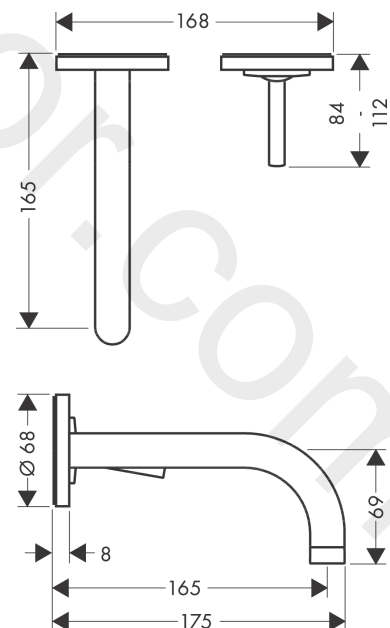

AXOR Uno

Single lever basin mixer for concealed installation wall-mounted with spout 165 mm and escutcheons

Finish: **Polished Gold Optic** Article Number: **38113990**

product features

- consists of: single lever basin mixer for concealed installation wall-mounted, waste set
- projection: 165 mm
- spray type: normal spray
- maximum flow rate at 3 bar: 5 l/min
- ceramic cartridge
- suitable for continuous flow water heaters
- non-closing waste set
- connection type: basic set
- connection dimension: DN15
- handle can be positioned on the right or left, depending on the basic set installation
- WRAS 1906108

Article Details

Price excl. VAT

612,50 £

Technology

Product image

Scale drawing

AXOR Uno
Single lever basin mixer for concealed installation wall-mounted with spout 165 mm and escutcheons
 Finish: **Polished Gold Optic** Article Number: **38113990**

Single lever basin mixer for concealed installation wall-mounted with spout 165 mm and escutcheons

Finish: **Polished Gold Optic** Article Number: **38113990**

Spare part list

Year of production: >11/16

Pos.		Article Number	Price	PU
1	flange	96908990	£ 64,50	1
2	handle	10092990	£ 118,00	1
3	escutcheon for handle	96909990	£ 118,00	1
4	spout 160 mm	97369990	£ 260,00	1
5	aerator M18x1 (5 l/min)	95387000	£ 43,00	1
6	escutcheon for spout	96910990	£ 118,50	1
7	washer	97600000	£ 13,30	1
8	nut	95645000	£ 43,00	1
9	O-ring 34x2	98383000	£ 6,10	1
10	cartridge, assy	96783000	£ 96,00	1
11	O-ring 21,95x1,78	95169000	£ 3,30	1
12	adapter for cartridge	95644000	£ 16,10	1
13	fixing set	97971000	£ 43,00	1
14	extension set 25 mm for 13622180	31971000	£ 169,00	1
15	conversion kit	95643000	£ 43,00	1
16	adapter for cartridge	97280000	£ 6,10	1
17	hollow set screw M4x6	97767000	£ 3,30	1
a	extension set for 38111180	38982000	£ 173,00	1
b	waste	50001990	£ 106,56	1
c	base body	13622180	£ 355,00	1
d	adapter for exchanged connections	93561000	£ 275,00	1
e	service tool for disassembling the handle	92124000	£ 137,00	1