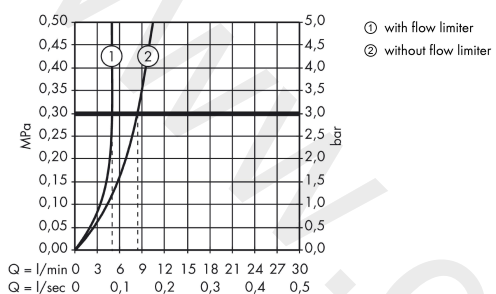

AXOR Uno
Single lever basin mixer for concealed installation wall-mounted with spout 165 mm and escutcheons
Finish: **Polished Gold Optic**   Article Number: **38113990**

Flowchart