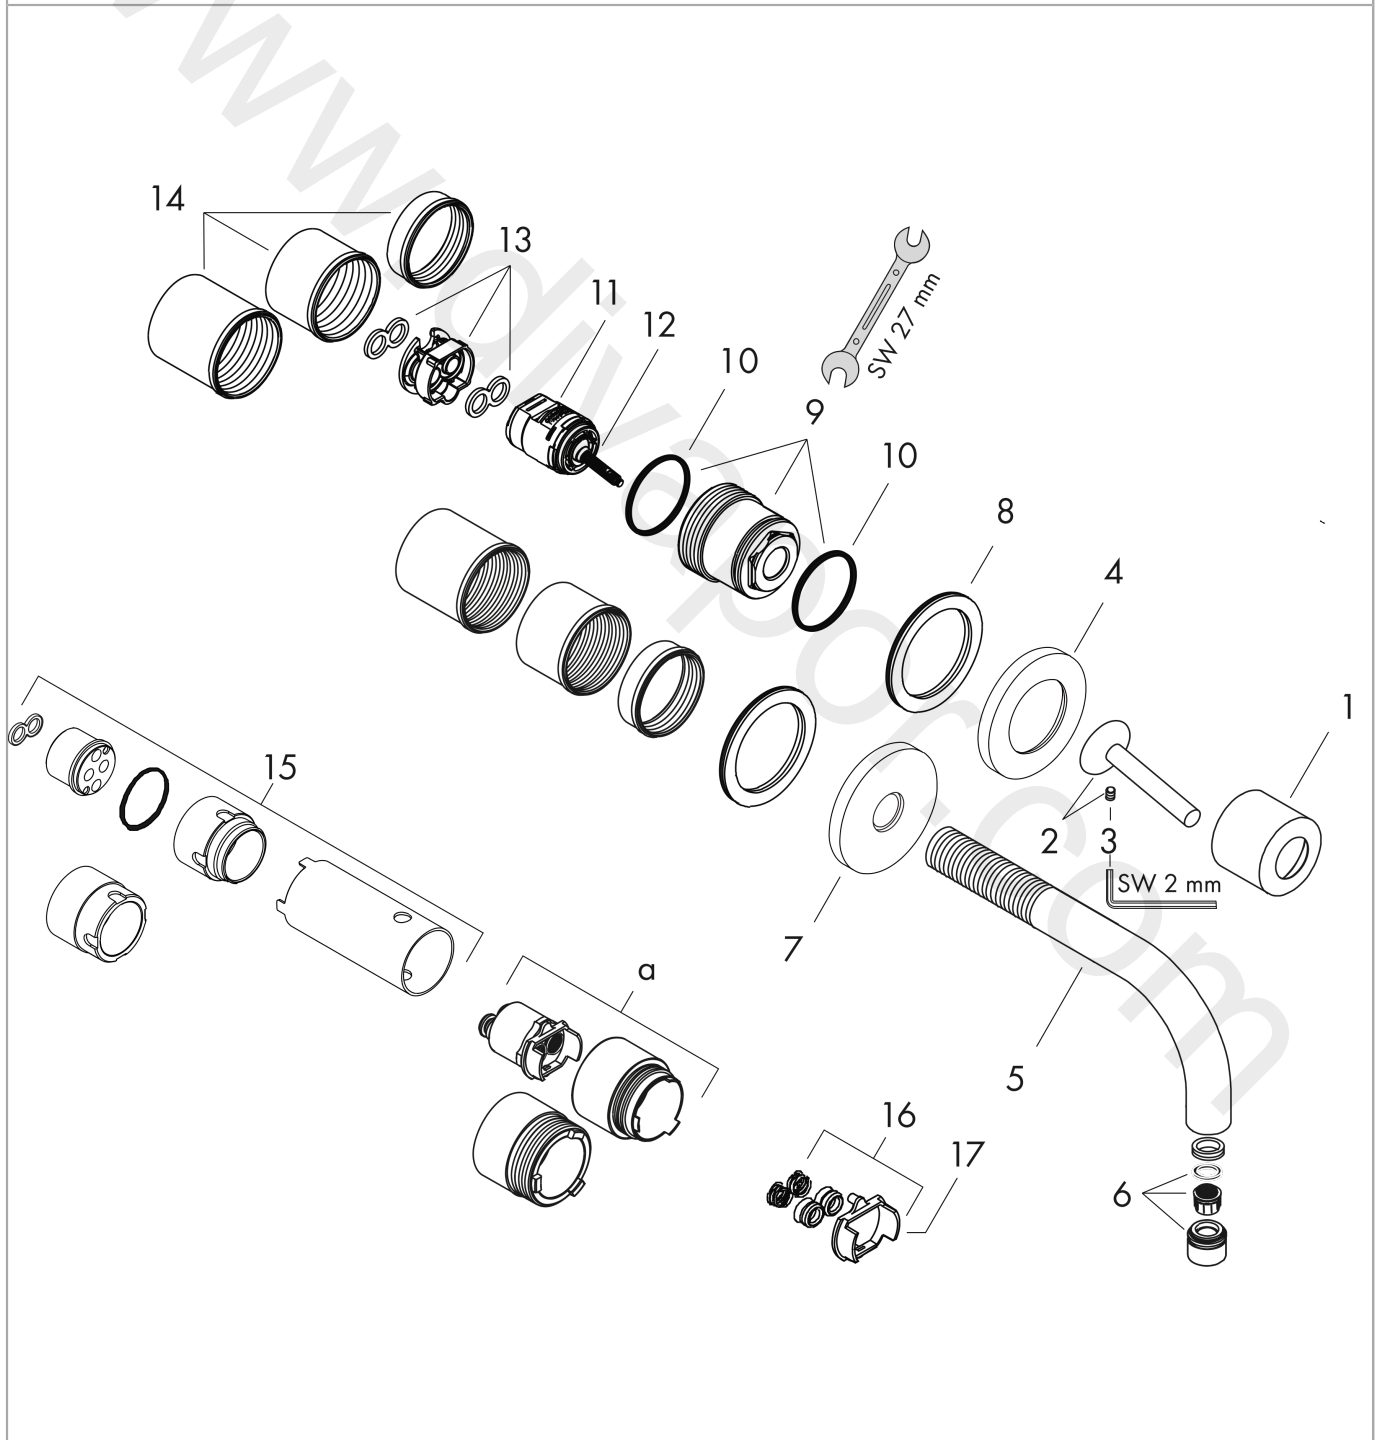

AXOR Uno

Single lever basin mixer for concealed installation wall-mounted with spout 165 mm and escutcheons

Finish: Polished Gold Optic Article Number: 38113990

Exploded Drawing

Year of production: >11/16

AXOR Uno

Single lever basin mixer for concealed installation wall-mounted with spout 165 mm and escutcheons

Finish: **Polished Gold Optic** Article Number: **38113990**

Spare part list

Year of production: >11/16

Pos.		Article Number	Price	PU
1	flange	96908990	£ 64,50	1
2	handle	10092990	£ 118,00	1
3	escutcheon for handle	96909990	£ 118,00	1
4	spout 160 mm	97369990	£ 260,00	1
5	aerator M18x1 (5 l/min)	95387000	£ 43,00	1
6	escutcheon for spout	96910990	£ 118,50	1
7	washer	97600000	£ 13,30	1
8	nut	95645000	£ 43,00	1
9	O-ring 34x2	98383000	£ 6,10	1
10	cartridge, assy	96783000	£ 96,00	1
11	O-ring 21,95x1,78	95169000	£ 3,30	1
12	adapter for cartridge	95644000	£ 16,10	1
13	fixing set	97971000	£ 43,00	1
14	extension set 25 mm for 13622180	31971000	£ 169,00	1
15	conversion kit	95643000	£ 43,00	1
16	adapter for cartridge	97280000	£ 6,10	1
17	hollow set screw M4x6	97767000	£ 3,30	1
a	extension set for 38111180	38982000	£ 173,00	1
b	waste	50001990	£ 106,56	1
c	base body	13622180	£ 355,00	1
d	adapter for exchanged connections	93561000	£ 275,00	1
e	service tool for disassembling the handle	92124000	£ 137,00	1