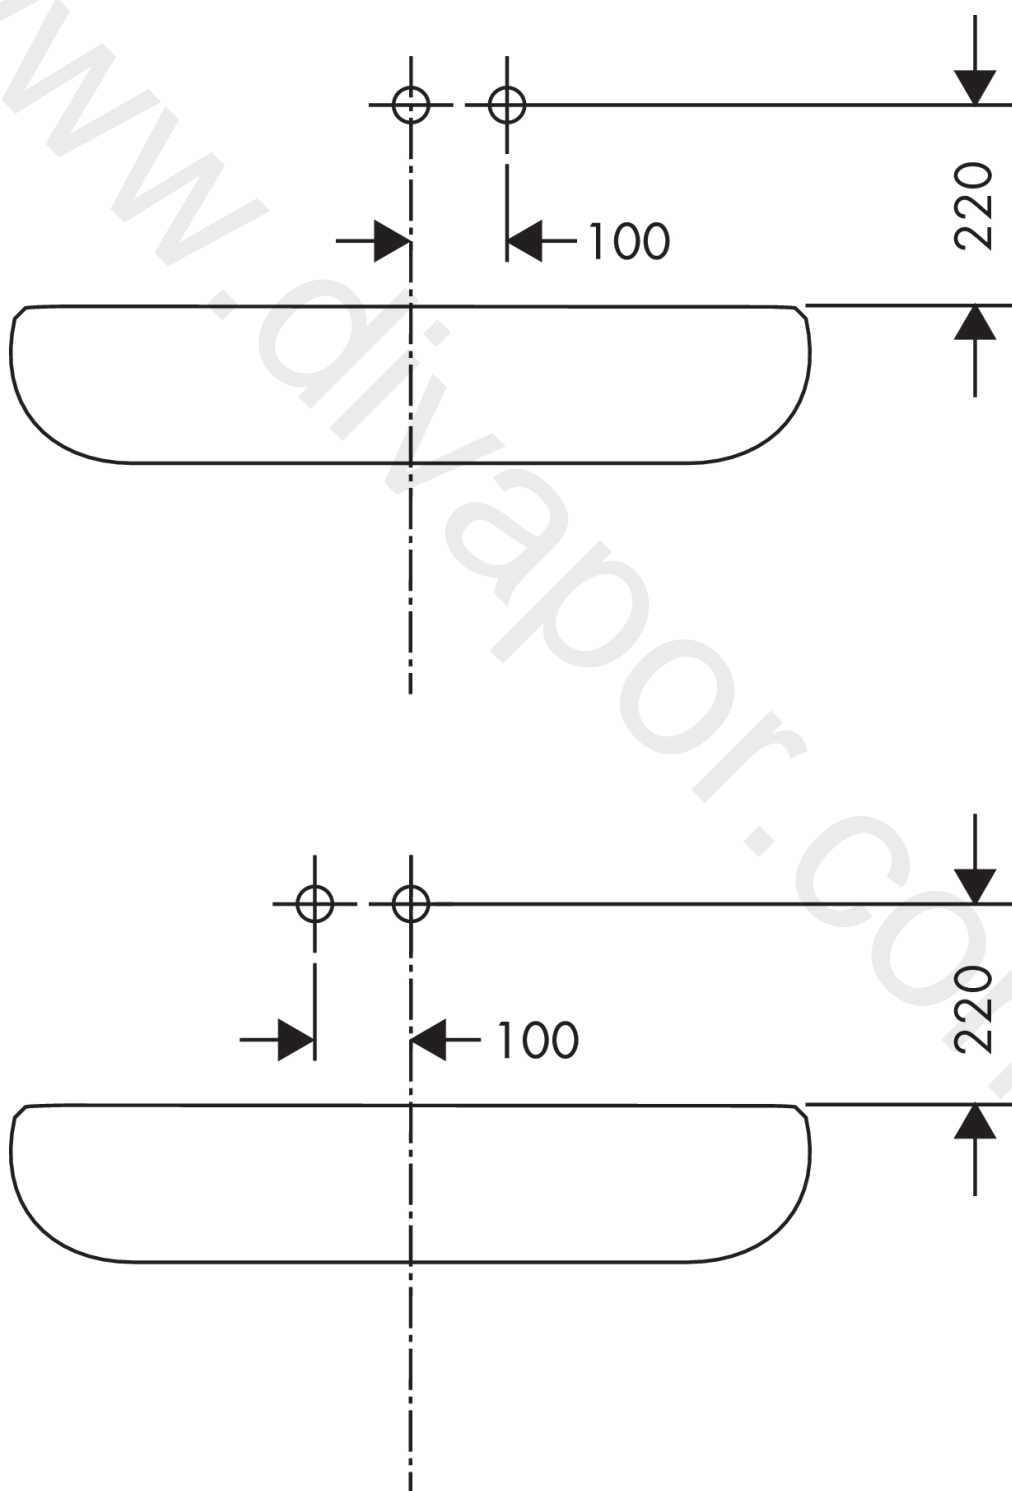

AXOR Uno

Single lever basin mixer for concealed installation wall-mounted with spout 165 mm and escutcheons

Finish: **Brushed Brass** Article Number: **38113950**

product features

- consists of: single lever basin mixer for concealed installation wall-mounted, waste set
- projection: 165 mm
- spray type: normal spray
- maximum flow rate at 3 bar: 5 l/min
- ceramic cartridge
- suitable for continuous flow water heaters
- non-closing waste set
- connection type: basic set
- connection dimension: DN15
- handle can be positioned on the right or left, depending on the basic set installation
- WRAS 1906108

Finish: **Brushed Brass** Article Number: **38113950**

Flowchart

AXOR Uno
Single lever basin mixer for concealed installation wall-mounted with spout 165 mm and
escutcheons
Finish: **Brushed Brass** Article Number: **38113950**

Installation examples

AXOR Uno

Single lever basin mixer for concealed installation wall-mounted with spout 165 mm and escutcheons

Finish: **Brushed Brass** Article Number: **38113950**

Exploded Drawing

Year of production: >11/16

Pos.		Article Number	Price	PU
1	flange	96908950	£ 64,00	1
2	handle	10092950	£ 118,00	1
3	escutcheon for handle	96909950	£ 118,00	1
4	hollow set screw M4x6	97767000	£ 3,30	1
5	spout 160 mm	97369950	£ 260,00	1
6	aerator M18x1 (5 l/min)	95387000	£ 43,00	1
7	escutcheon for spout	96910950	£ 118,00	1
8	washer	97600000	£ 13,30	1
9	nut	95645000	£ 43,00	1
10	O-ring 34x2	98383000	£ 6,10	1
11	cartridge, assy	96783000	£ 96,00	1
12	O-ring 21,95x1,78	95169000	£ 3,30	1
13	adapter for cartridge	95644000	£ 16,10	1
14	fixing set	97971000	£ 43,00	1
15	extension set 25 mm for 13622180	31971000	£ 169,00	1
16	conversion kit	95643000	£ 43,00	1
17	adapter for cartridge	97280000	£ 6,10	1
a	extension set for 38111180	38982000	£ 173,00	1
b	waste	50001950	£ 106,56	1
c	base body	13622180	£ 355,00	1
d	adapter for exchanged connections	93561000	£ 275,00	1
e	service tool for disassembling the handle	92124000	£ 137,00	1