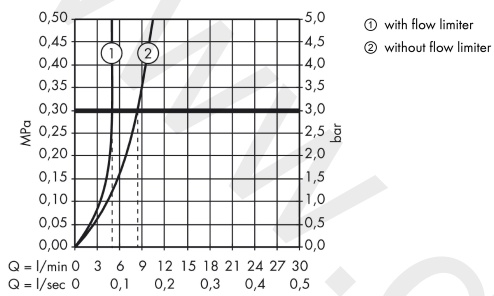

AXOR Uno

Single lever basin mixer for concealed installation wall-mounted with spout 165 mm and escutcheons

Finish: **Brushed Brass** Article Number: **38113950**

Flowchart