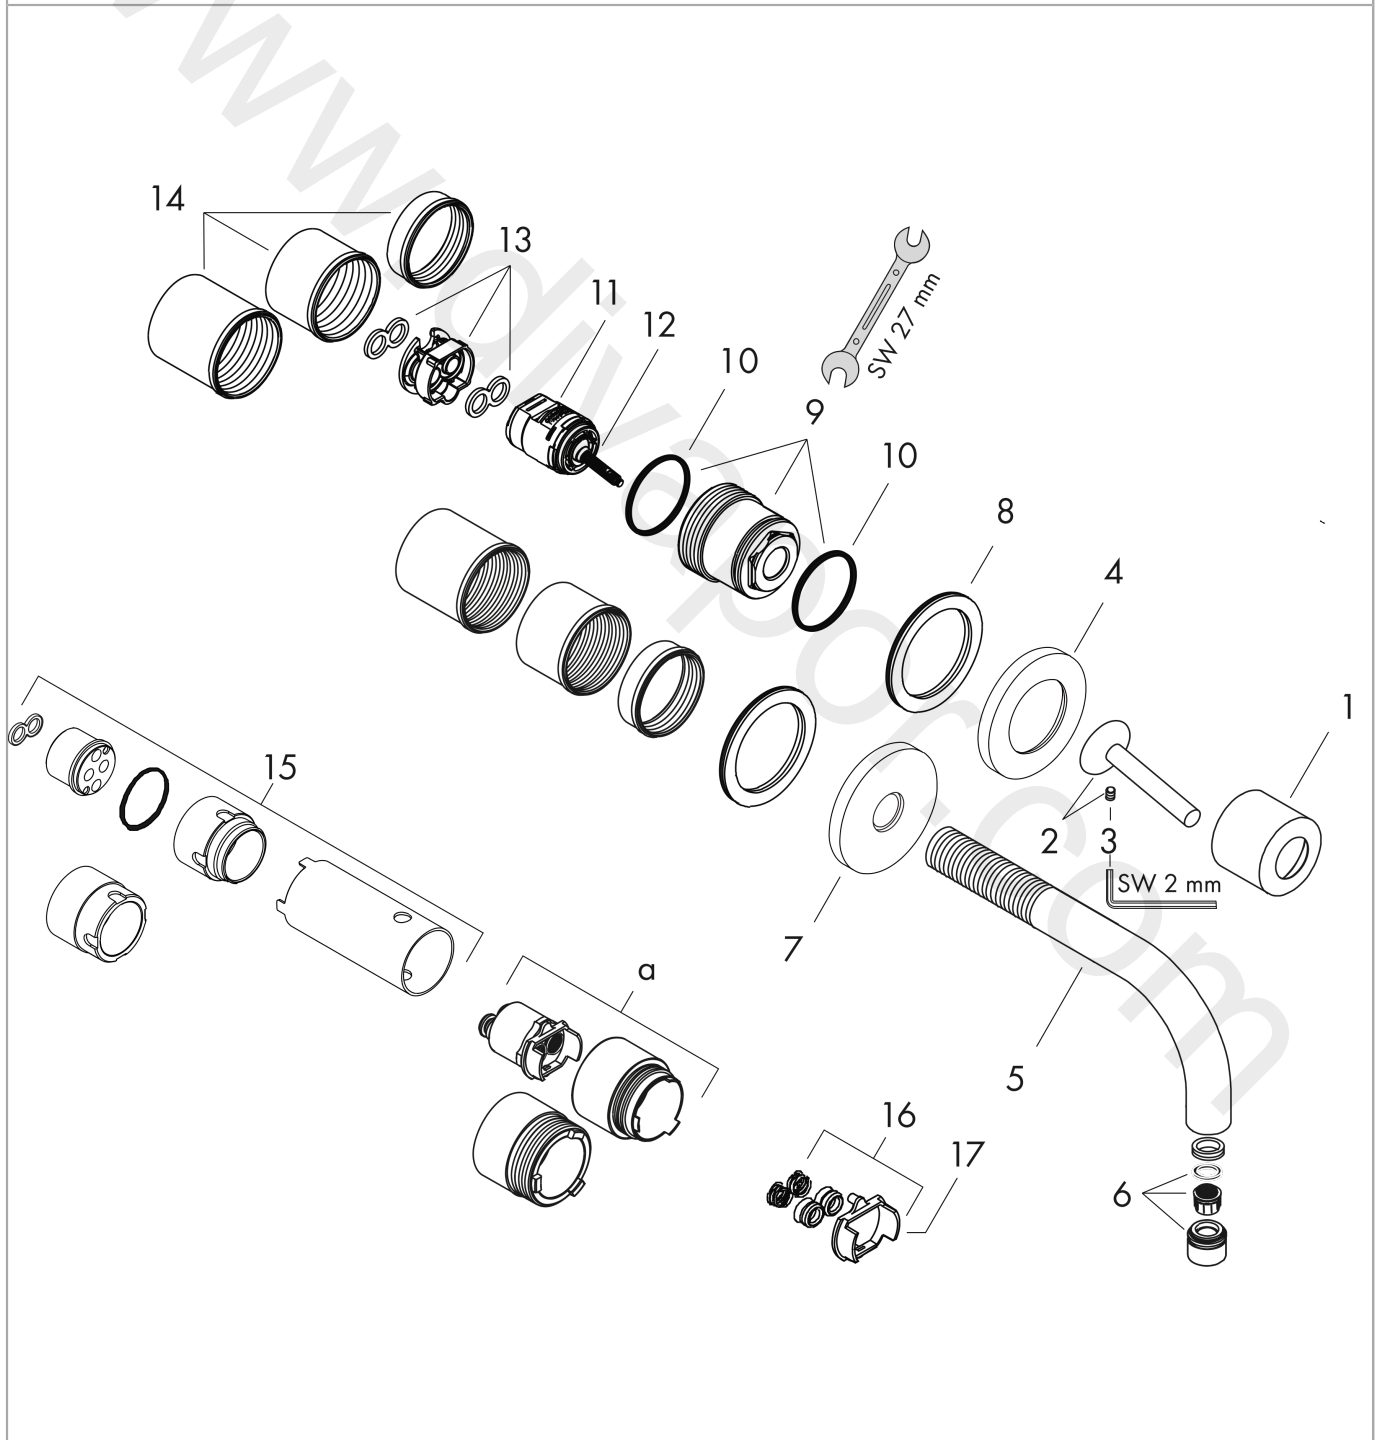

AXOR Uno

Single lever basin mixer for concealed installation wall-mounted with spout 165 mm and escutcheons

Finish: **Brushed Brass** Article Number: **38113950**

product features

- consists of: single lever basin mixer for concealed installation wall-mounted, waste set
- projection: 165 mm
- spray type: normal spray
- maximum flow rate at 3 bar: 5 l/min
- ceramic cartridge
- suitable for continuous flow water heaters
- non-closing waste set
- connection type: basic set
- connection dimension: DN15
- handle can be positioned on the right or left, depending on the basic set installation
- WRAS 1906108

Installation examples

AXOR Uno

Single lever basin mixer for concealed installation wall-mounted with spout 165 mm and escutcheons

Finish: **Brushed Brass** Article Number: **38113950**

Exploded Drawing

Year of production: >11/16

AXOR Uno

Single lever basin mixer for concealed installation wall-mounted with spout 165 mm and escutcheons

Finish: **Brushed Brass** Article Number: **38113950**

Spare part list

Year of production: >11/16

Pos.		Article Number	Price	PU
1	flange	96908950	£ 64,00	1
2	handle	10092950	£ 118,00	1
3	escutcheon for handle	96909950	£ 118,00	1
4	hollow set screw M4x6	97767000	£ 3,30	1
5	spout 160 mm	97369950	£ 260,00	1
6	aerator M18x1 (5 l/min)	95387000	£ 43,00	1
7	escutcheon for spout	96910950	£ 118,00	1
8	washer	97600000	£ 13,30	1
9	nut	95645000	£ 43,00	1
10	O-ring 34x2	98383000	£ 6,10	1
11	cartridge, assy	96783000	£ 96,00	1
12	O-ring 21,95x1,78	95169000	£ 3,30	1
13	adapter for cartridge	95644000	£ 16,10	1
14	fixing set	97971000	£ 43,00	1
15	extension set 25 mm for 13622180	31971000	£ 169,00	1
16	conversion kit	95643000	£ 43,00	1
17	adapter for cartridge	97280000	£ 6,10	1
a	extension set for 38111180	38982000	£ 173,00	1
b	waste	50001950	£ 106,56	1
c	base body	13622180	£ 355,00	1
d	adapter for exchanged connections	93561000	£ 275,00	1
e	service tool for disassembling the handle	92124000	£ 137,00	1