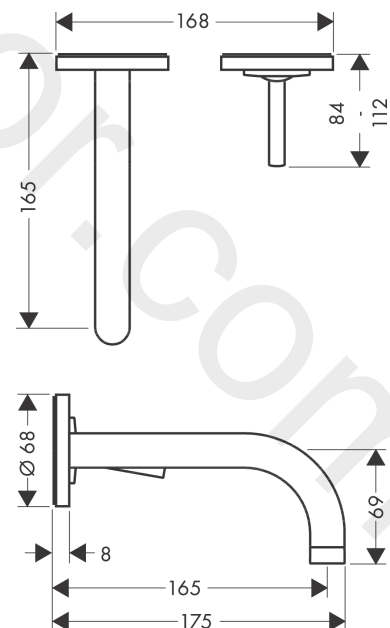

Scale drawing