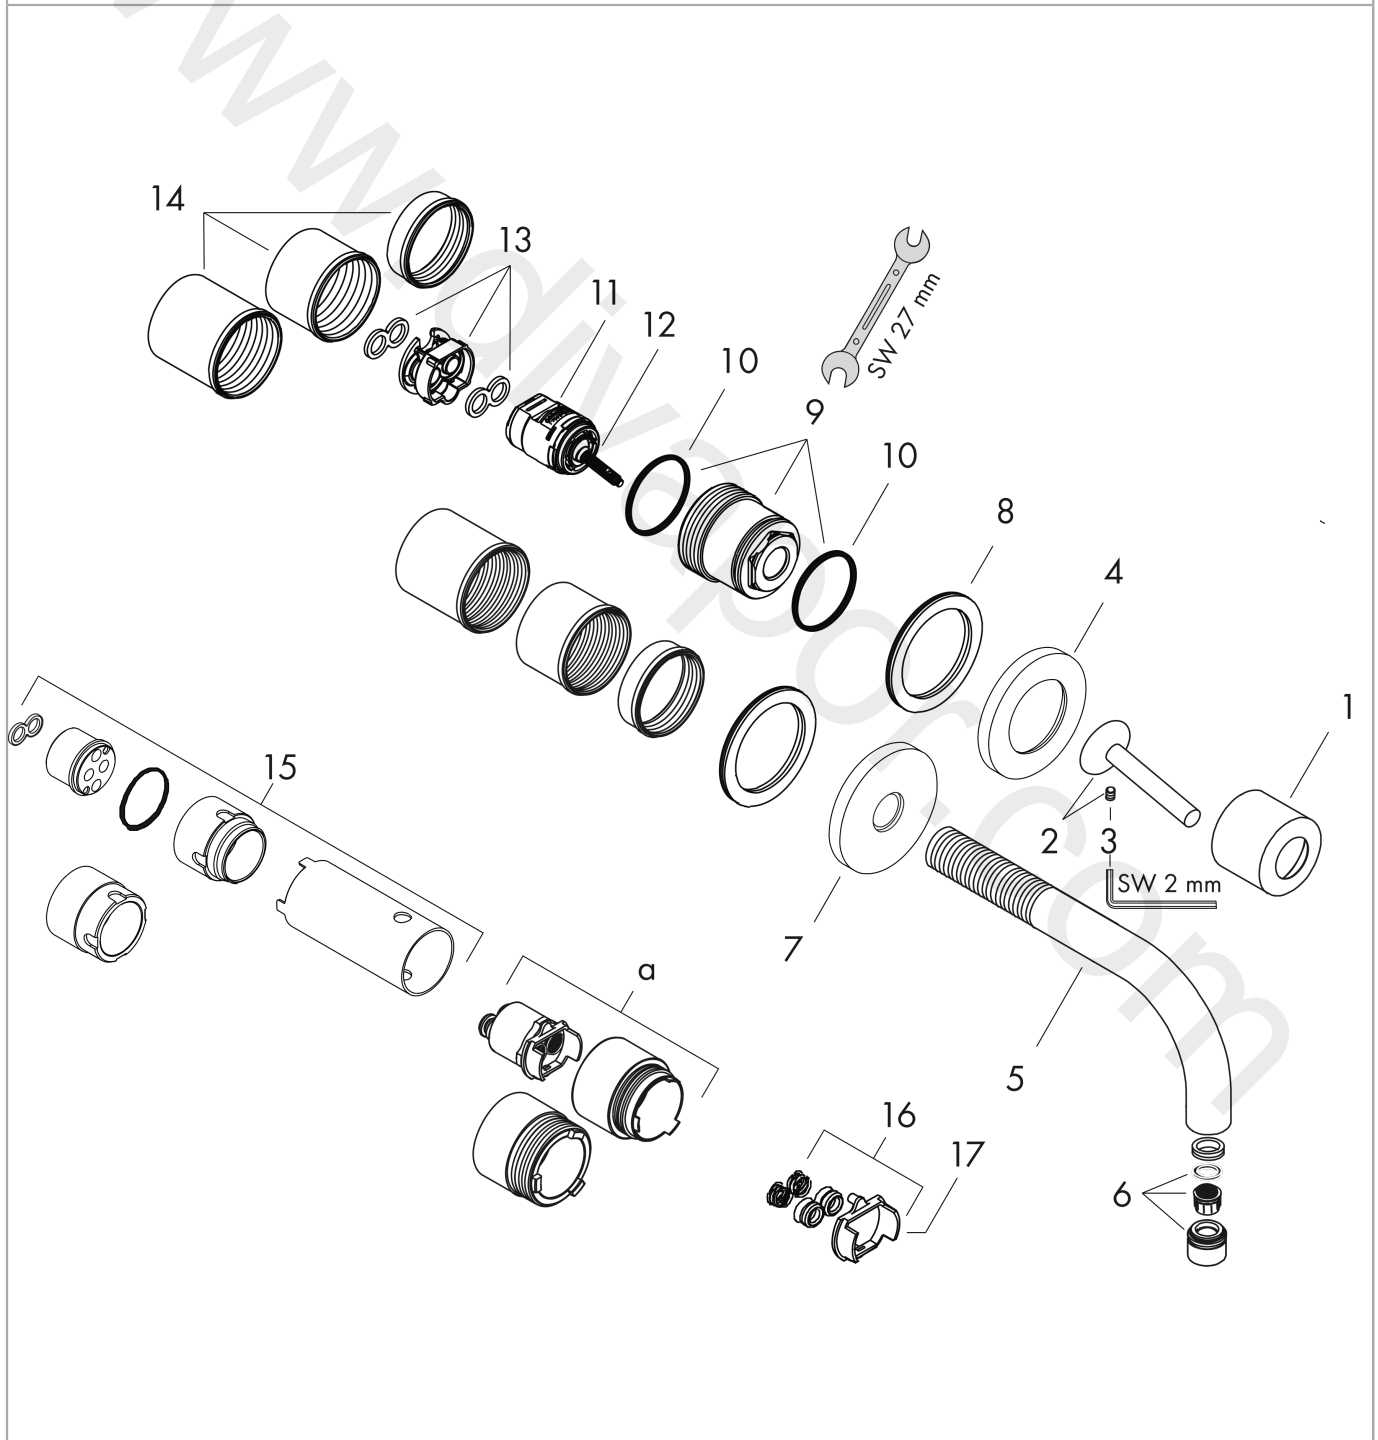

AXOR Uno

Single lever basin mixer for concealed installation wall-mounted with spout 165 mm and escutcheons

Surfaces: Article Number: 38113930

Exploded Drawing

Year of production: 11/16 - 12/20

AXOR Uno

Single lever basin mixer for concealed installation wall-mounted with spout 165 mm and escutcheons

Surfaces: Article Number: **38113930**

Spare part list

Year of production: **11/16 - 12/20**

Pos.		Article Number	Price	PU
1	flange	96908930	£ 64,50	1
2	handle	10092930	£ 118,50	1
3	escutcheon for handle	96909930	£ 118,50	1
4	spout 160 mm	97369930	£ 260,00	1
5	aerator M18x1 (5 l/min)	95387000	£ 43,00	1
6	escutcheon for spout	96910930	£ 118,00	1
7	washer	97600000	£ 13,30	1
8	nut	95645000	£ 43,00	1
9	O-ring 34x2	98383000	£ 6,10	1
10	cartridge, assy	96783000	£ 96,00	1
11	O-ring 21,95x1,78	95169000	£ 3,30	1
12	adapter for cartridge	95644000	£ 16,10	1
13	fixing set	97971000	£ 43,00	1
14	extension set 25 mm for 13622180	31971000	£ 169,00	1
15	conversion kit	95643000	£ 43,00	1
16	adapter for cartridge	97280000	£ 6,10	1
17	hollow set screw M4x6	97767000	£ 3,30	1
a	extension set for 38111180	38982000	£ 173,00	1
b	waste	50001930	£ 106,56	1
c	base body	13622180	£ 355,00	1
d	adapter for exchanged connections	93561000	£ 275,00	1
e	service tool for disassembling the handle	92124000	£ 137,00	1