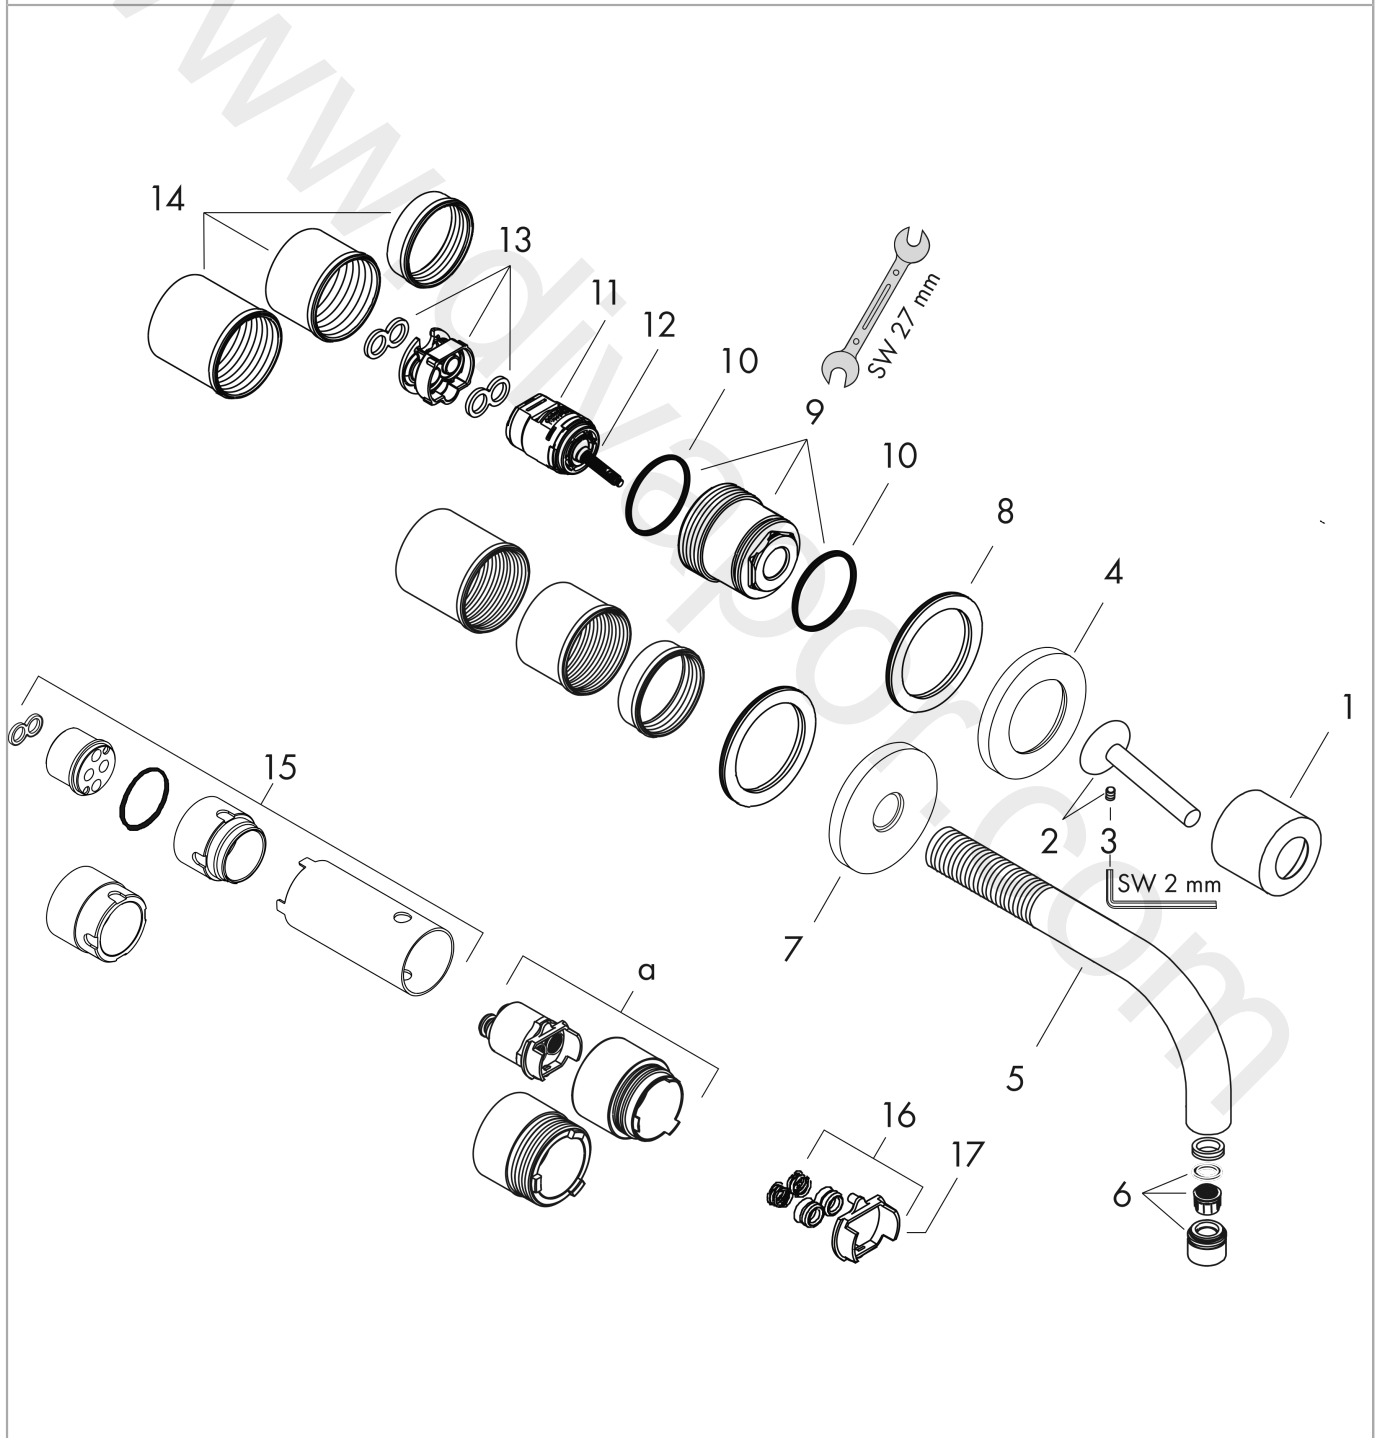

AXOR Uno

Single lever basin mixer for concealed installation wall-mounted with spout 165 mm and escutcheons

Surfaces: Article Number: 38113830

Exploded Drawing

Year of production: 11/16 - 12/19

AXOR Uno

Single lever basin mixer for concealed installation wall-mounted with spout 165 mm and escutcheons

Surfaces: Article Number: **38113830**

Spare part list

Year of production: **11/16 - 12/19**

Pos.		Article Number	Price	PU
1	flange	96908830	£ 64,50	1
2	handle	10092830	£ 118,50	1
3	escutcheon for handle	96909830	£ 118,50	1
4	spout 160 mm	97369830	£ 259,50	1
5	aerator M18x1 (5 l/min)	95387000	£ 43,00	1
6	escutcheon for spout	96910830	£ 118,50	1
7	washer	97600000	£ 13,30	1
8	nut	95645000	£ 43,00	1
9	O-ring 34x2	98383000	£ 6,10	1
10	cartridge, assy	96783000	£ 96,00	1
11	O-ring 21,95x1,78	95169000	£ 3,30	1
12	adapter for cartridge	95644000	£ 16,10	1
13	fixing set	97971000	£ 43,00	1
14	extension set 25 mm for 13622180	31971000	£ 169,00	1
15	conversion kit	95643000	£ 43,00	1
16	adapter for cartridge	97280000	£ 6,10	1
17	hollow set screw M4x6	97767000	£ 3,30	1
a	extension set for 38111180	38982000	£ 173,00	1
b	waste	50001830	£ 106,56	1
c	base body	13622180	£ 355,00	1
d	adapter for exchanged connections	93561000	£ 275,00	1
e	service tool for disassembling the handle	92124000	£ 137,00	1