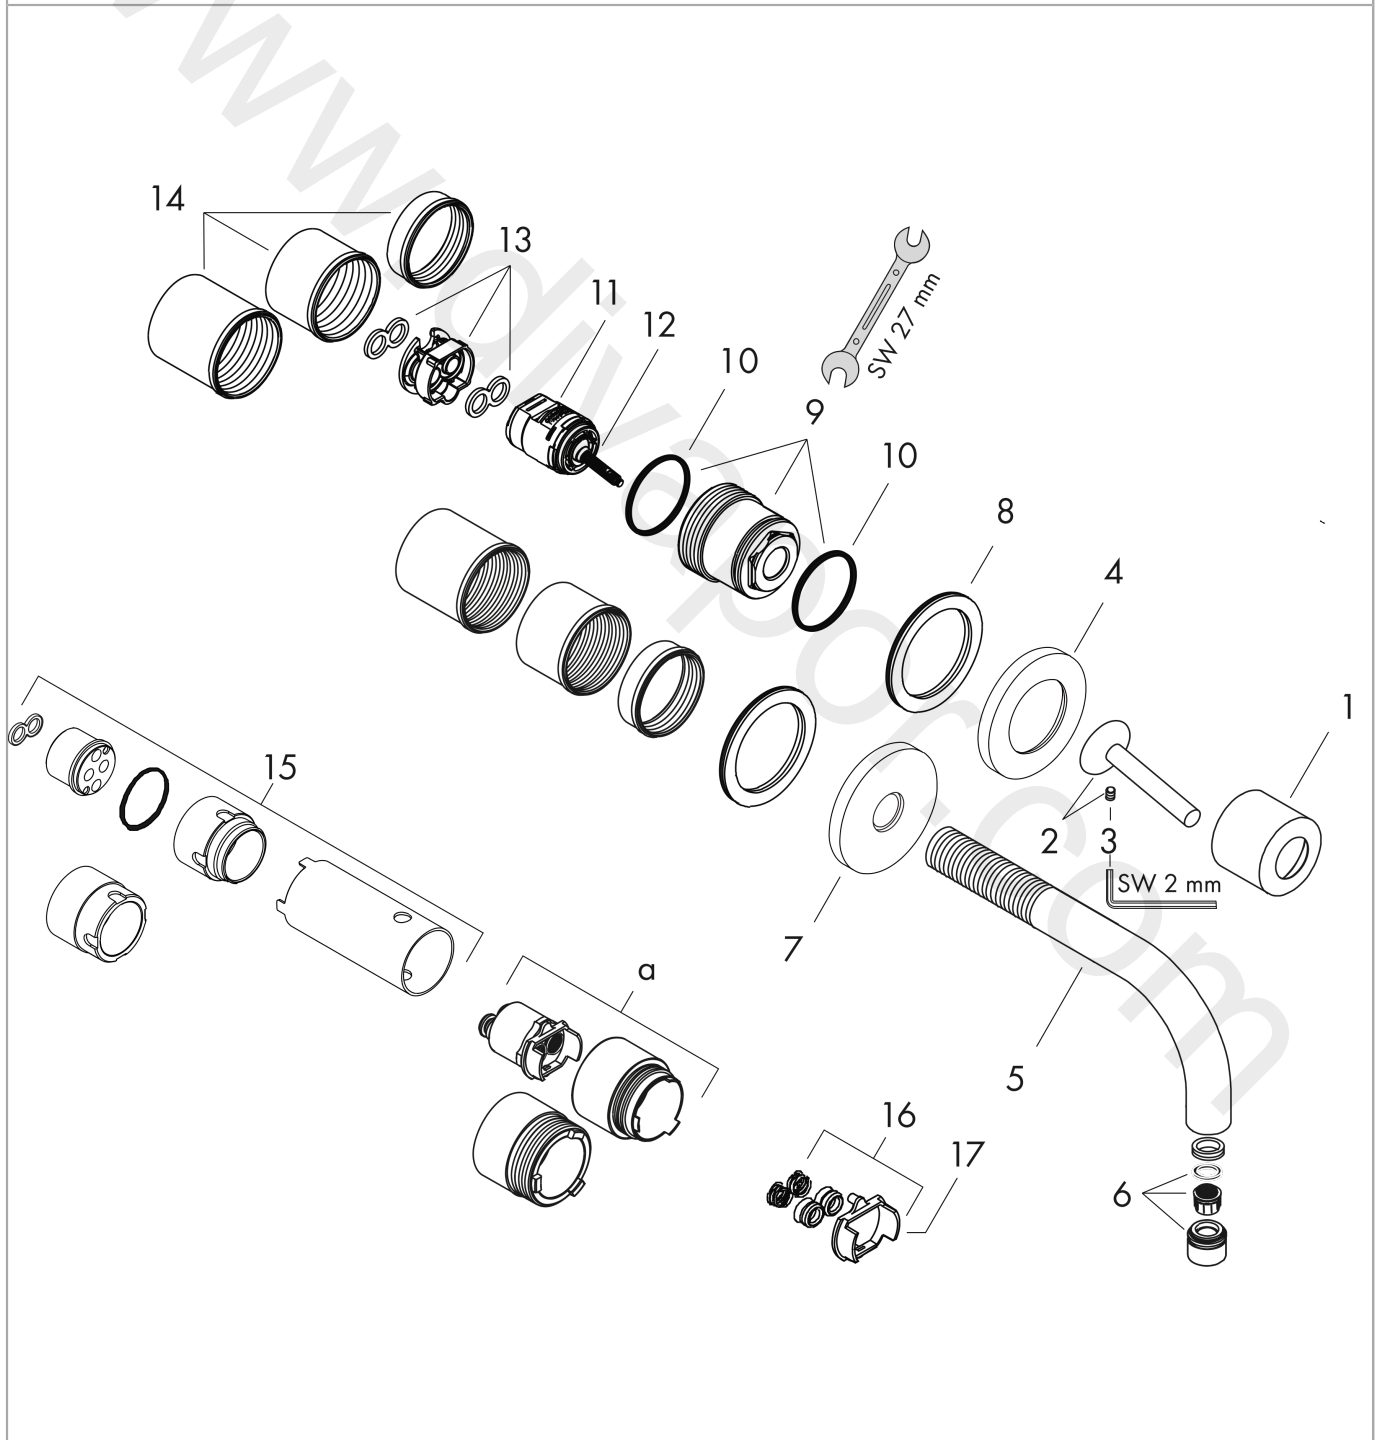

### product features

- consists of: single lever basin mixer for concealed installation wall-mounted, waste set
- projection: 165 mm
- spray type: normal spray
- maximum flow rate at 3 bar: 5 l/min
- ceramic cartridge
- suitable for continuous flow water heaters
- non-closing waste set
- connection type: basic set
- connection dimension: DN15
- handle can be positioned on the right or left, depending on the basic set installation
- WRAS 1906108

## AXOR Uno

Single lever basin mixer for concealed installation wall-mounted with spout 165 mm and escutcheons

Finish: **Brushed Nickel** Article Number: **38113820**

### Exploded Drawing

Year of production: >11/16

### Spare part list

Year of production: >11/16

Pos.		Article Number	Price	PU
1	flange	96908820	£ 64,50	1
2	handle	10092820	£ 110,00	1
3	hollow set screw M4x6	97767000	£ 3,30	1
4	escutcheon for handle	96909820	£ 137,00	1
5	spout 160 mm	97369820	£ 260,00	1
6	aerator M18x1 (5 l/min)	95387000	£ 43,00	1
7	escutcheon for spout	96910820	£ 137,00	1
8	washer	97600000	£ 13,30	1
9	nut	95645000	£ 43,00	1
10	O-ring 34x2	98383000	£ 6,10	1
11	cartridge, assy	96783000	£ 96,00	1
12	O-ring 21,95x1,78	95169000	£ 3,30	1
13	adapter for cartridge	95644000	£ 16,10	1
14	fixing set	97971000	£ 43,00	1
15	extension set 25 mm for 13622180	31971000	£ 169,00	1
16	conversion kit	95643000	£ 43,00	1
17	adapter for cartridge	97280000	£ 6,10	1
a	extension set for 38111180	38982000	£ 173,00	1
b	waste	50001820	£ 106,56	1
c	base body	13622180	£ 355,00	1
d	adapter for exchanged connections	93561000	£ 275,00	1
e	service tool for disassembling the handle	92124000	£ 137,00	1