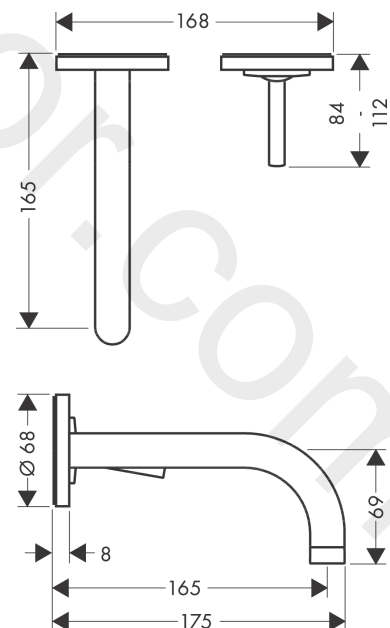

### product features

- consists of: single lever basin mixer for concealed installation wall-mounted, waste set
- projection: 165 mm
- spray type: normal spray
- maximum flow rate at 3 bar: 5 l/min
- ceramic cartridge
- suitable for continuous flow water heaters
- non-closing waste set
- connection type: basic set
- connection dimension: DN15
- handle can be positioned on the right or left, depending on the basic set installation
- WRAS 1906108

### Scale drawing

**AXOR Uno**  
**Single lever basin mixer for concealed installation wall-mounted with spout 165 mm and escutcheons**

Finish: **Brushed Nickel**    Article Number: **38113820**

### Spare part list

Year of production: >11/16

Pos.		Article Number	Price	PU
1	flange	96908820	£ 64,50	1
2	handle	10092820	£ 110,00	1
3	hollow set screw M4x6	97767000	£ 3,30	1
4	escutcheon for handle	96909820	£ 137,00	1
5	spout 160 mm	97369820	£ 260,00	1
6	aerator M18x1 (5 l/min)	95387000	£ 43,00	1
7	escutcheon for spout	96910820	£ 137,00	1
8	washer	97600000	£ 13,30	1
9	nut	95645000	£ 43,00	1
10	O-ring 34x2	98383000	£ 6,10	1
11	cartridge, assy	96783000	£ 96,00	1
12	O-ring 21,95x1,78	95169000	£ 3,30	1
13	adapter for cartridge	95644000	£ 16,10	1
14	fixing set	97971000	£ 43,00	1
15	extension set 25 mm for 13622180	31971000	£ 169,00	1
16	conversion kit	95643000	£ 43,00	1
17	adapter for cartridge	97280000	£ 6,10	1
a	extension set for 38111180	38982000	£ 173,00	1
b	waste	50001820	£ 106,56	1
c	base body	13622180	£ 355,00	1
d	adapter for exchanged connections	93561000	£ 275,00	1
e	service tool for disassembling the handle	92124000	£ 137,00	1