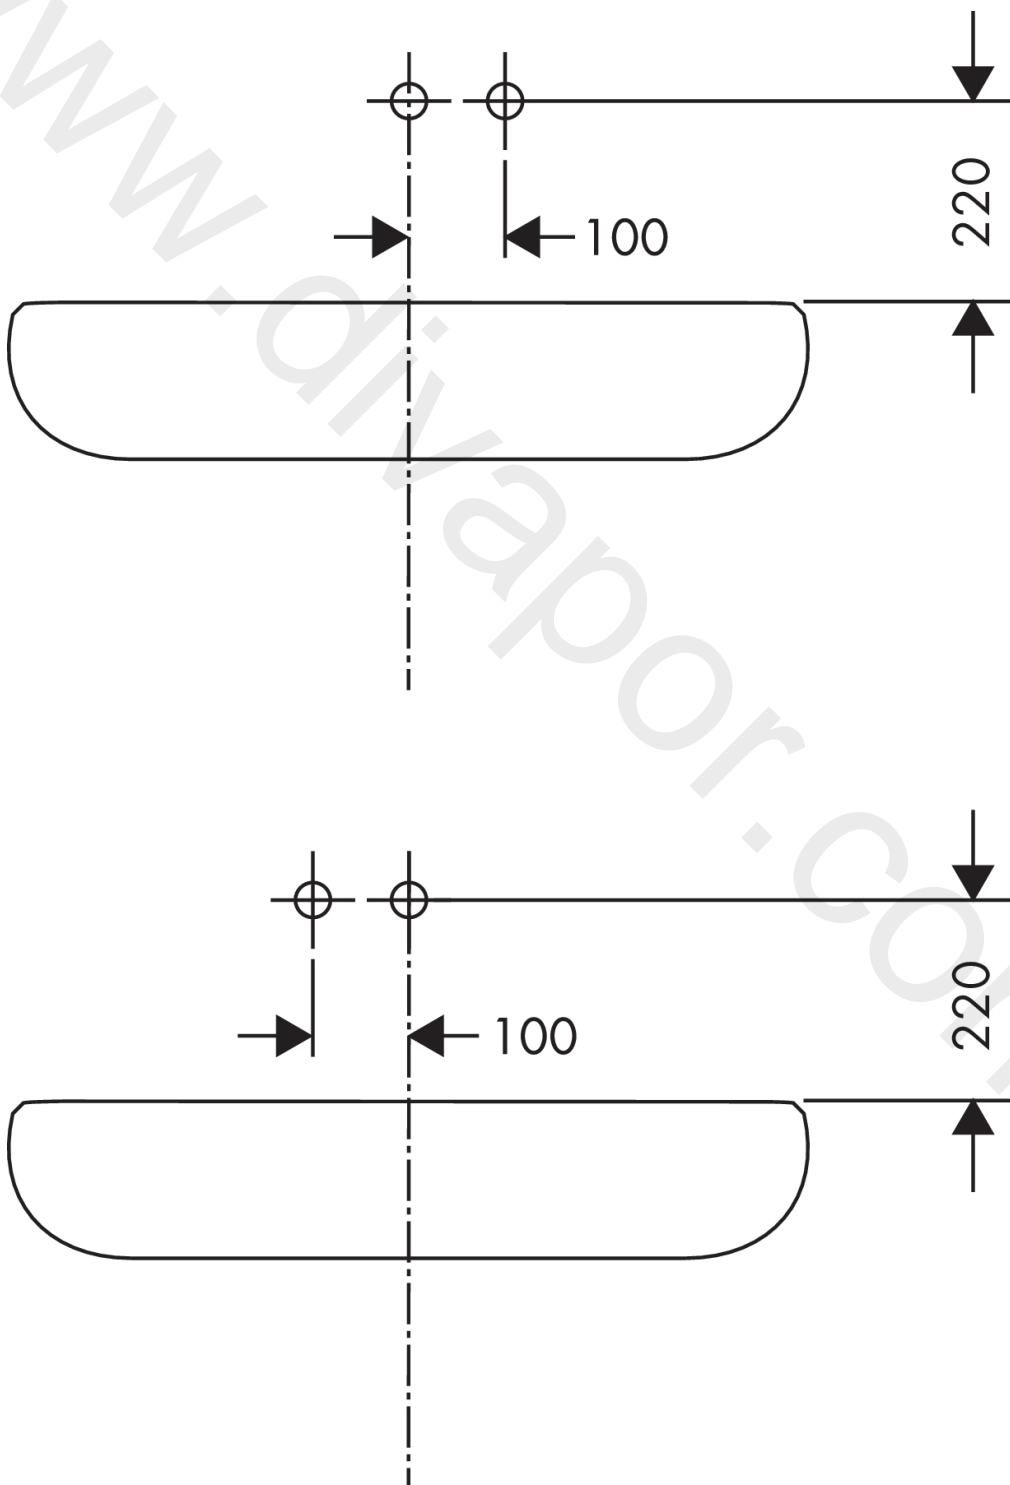

AXOR Uno

Single lever basin mixer for concealed installation wall-mounted with spout 165 mm and escutcheons

Finish: **Brushed Nickel** Article Number: **38113820**

Installation examples