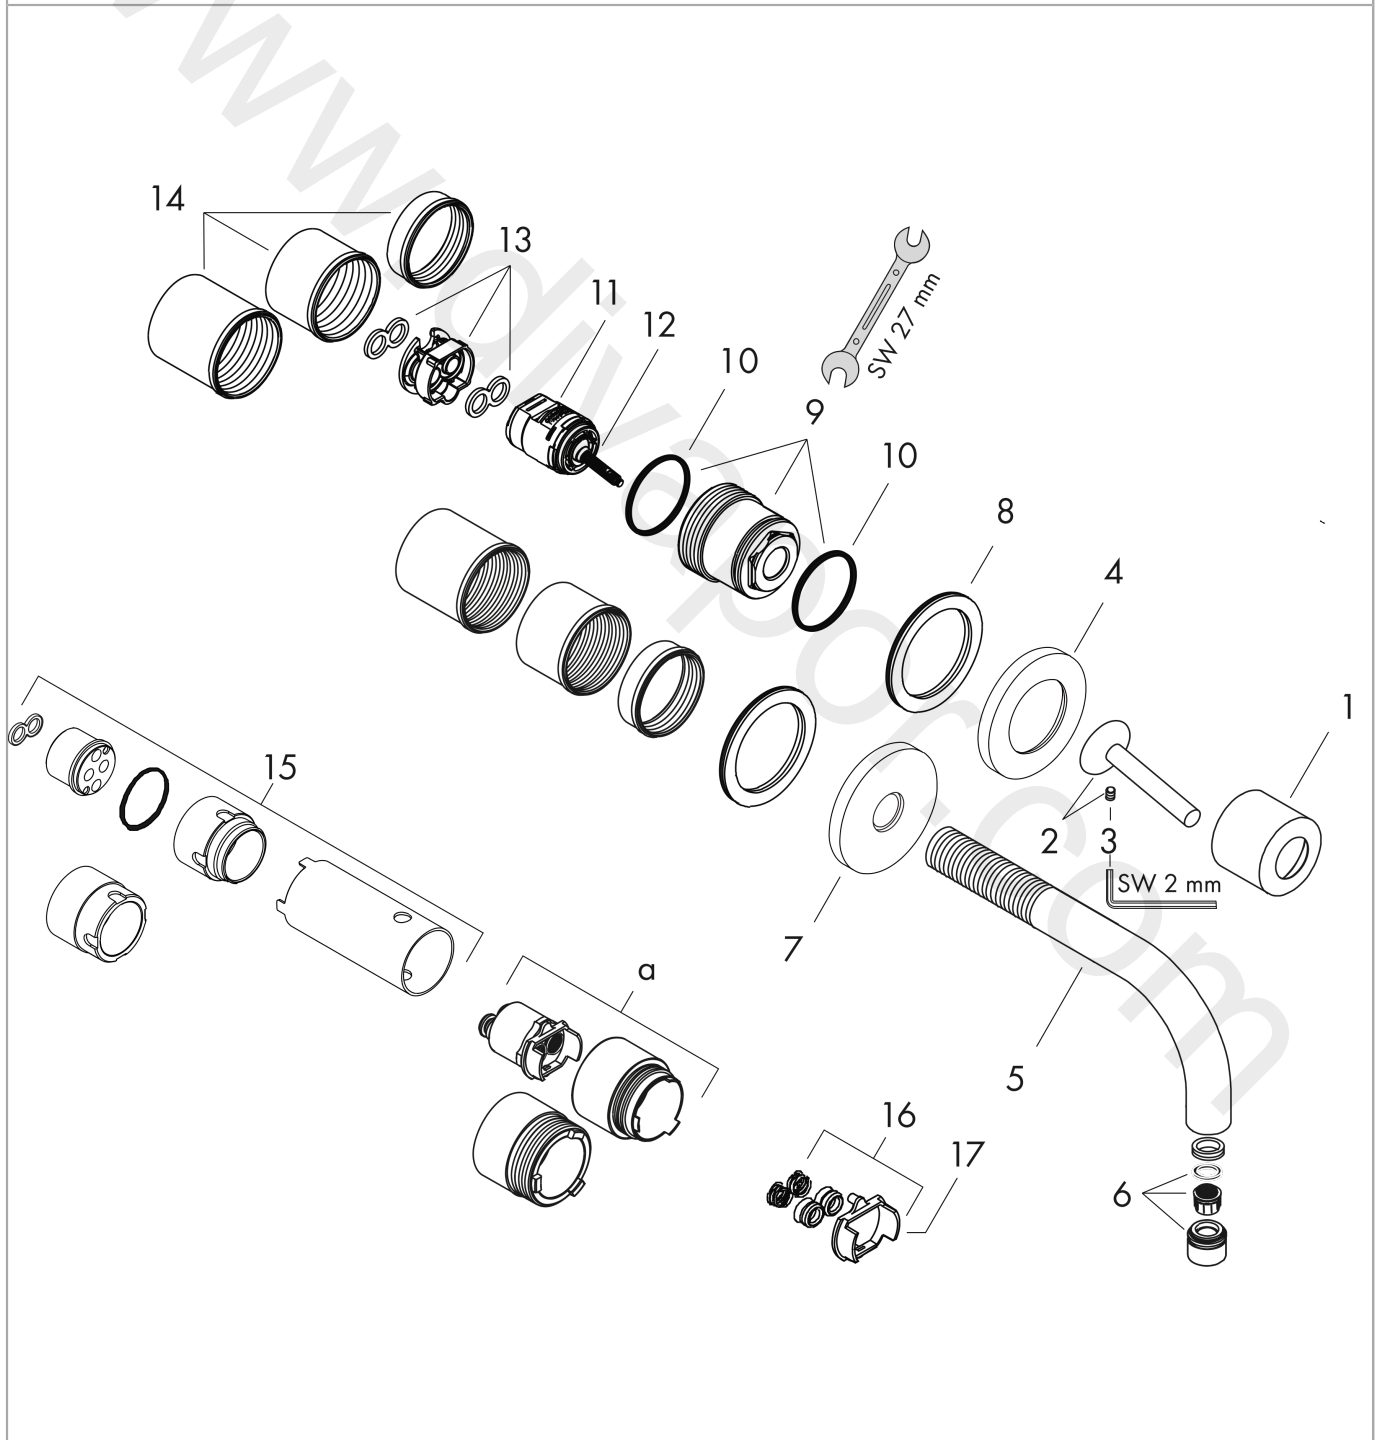

AXOR Uno

Single lever basin mixer for concealed installation wall-mounted with spout 165 mm and escutcheons

Finish: **Stainless Steel Optic** Article Number: **38113800**

product features

- consists of: single lever basin mixer for concealed installation wall-mounted, waste set
- projection: 165 mm
- spray type: normal spray
- maximum flow rate at 3 bar: 5 l/min
- ceramic cartridge
- suitable for continuous flow water heaters
- non-closing waste set
- connection type: basic set
- connection dimension: DN15
- handle can be positioned on the right or left, depending on the basic set installation
- WRAS 1906108

Installation examples

AXOR Uno

Single lever basin mixer for concealed installation wall-mounted with spout 165 mm and escutcheons

Finish: **Stainless Steel Optic** Article Number: **38113800**

Exploded Drawing

Year of production: >11/16

AXOR Uno

Single lever basin mixer for concealed installation wall-mounted with spout 165 mm and escutcheons

Finish: **Stainless Steel Optic** Article Number: **38113800**

Spare part list

Year of production: >11/16

Pos.		Article Number	Price	PU
1	flange	96908800	£ 64,00	1
2	handle	10092800	£ 110,00	1
3	hollow set screw M4x6	97767000	£ 3,30	1
4	escutcheon for handle	96909800	£ 110,00	1
5	spout 160 mm	97369800	£ 260,00	1
6	aerator M18x1 (5 l/min)	95387000	£ 43,00	1
7	escutcheon for spout	96910800	£ 110,00	1
8	washer	97600000	£ 13,30	1
9	nut	95645000	£ 43,00	1
10	O-ring 34x2	98383000	£ 6,10	1
11	cartridge, assy	96783000	£ 96,00	1
12	O-ring 21,95x1,78	95169000	£ 3,30	1
13	adapter for cartridge	95644000	£ 16,10	1
14	fixing set	97971000	£ 43,00	1
15	extension set 25 mm for 13622180	31971000	£ 169,00	1
16	conversion kit	95643000	£ 43,00	1
17	adapter for cartridge	97280000	£ 6,10	1
a	extension set for 38111180	38982000	£ 173,00	1
b	waste	50001800	£ 106,56	1
c	base body	13622180	£ 355,00	1
d	adapter for exchanged connections	93561000	£ 275,00	1
e	service tool for disassembling the handle	92124000	£ 137,00	1