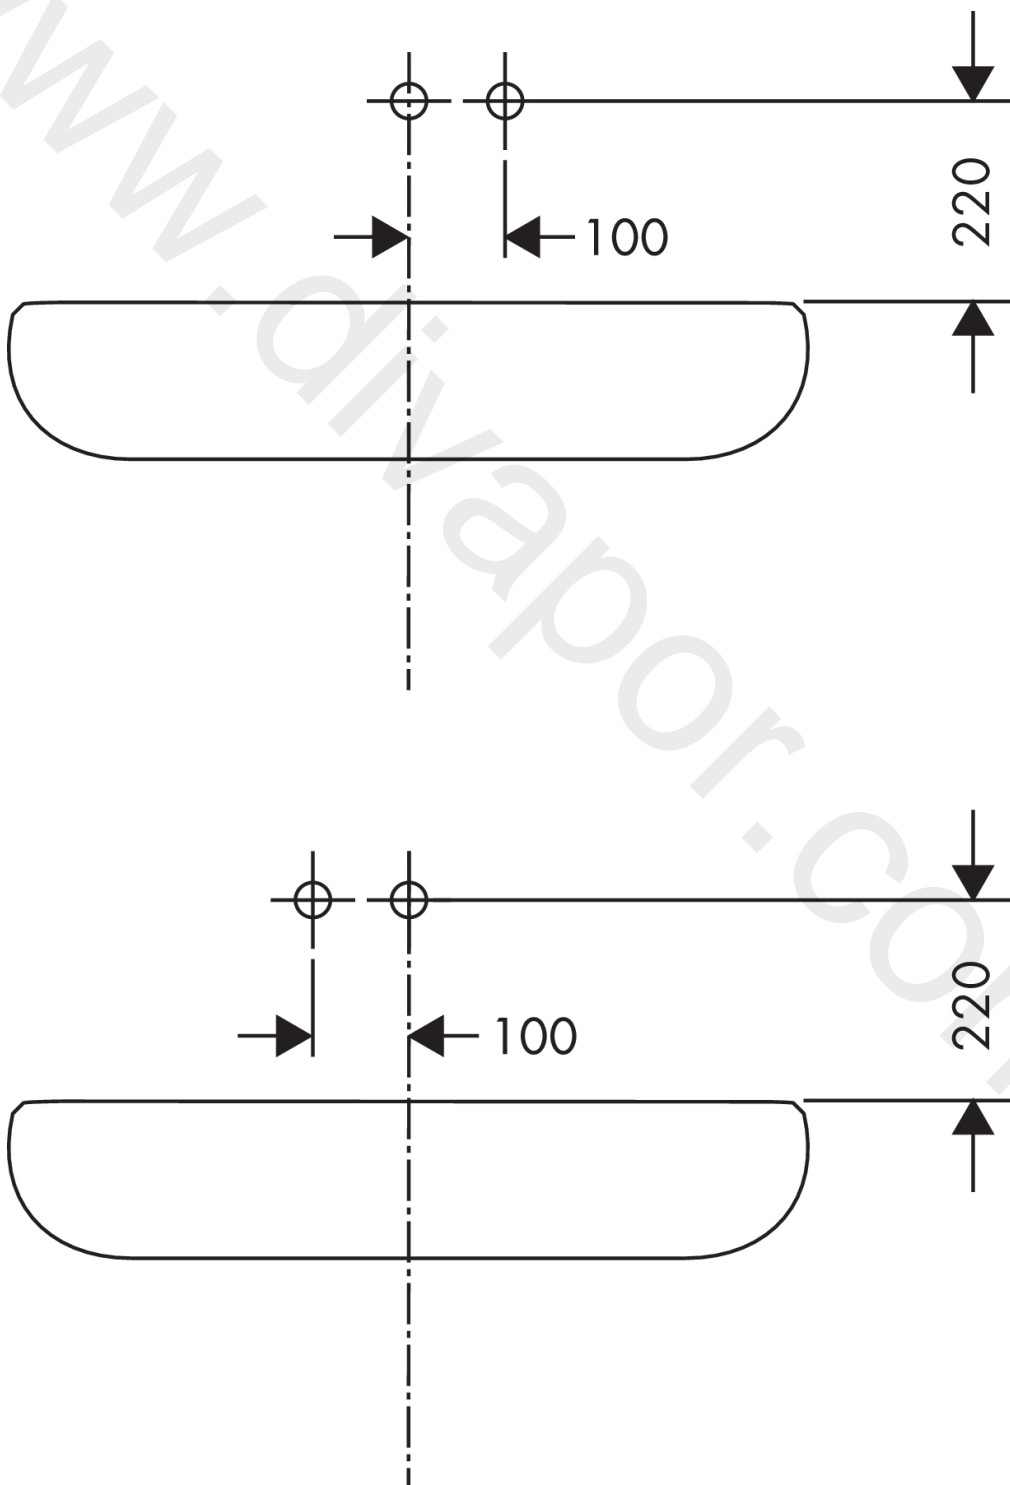

AXOR Uno

Single lever basin mixer for concealed installation wall-mounted with spout 165 mm and escutcheons

Finish: **Stainless Steel Optic** Article Number: **38113800**

Installation examples