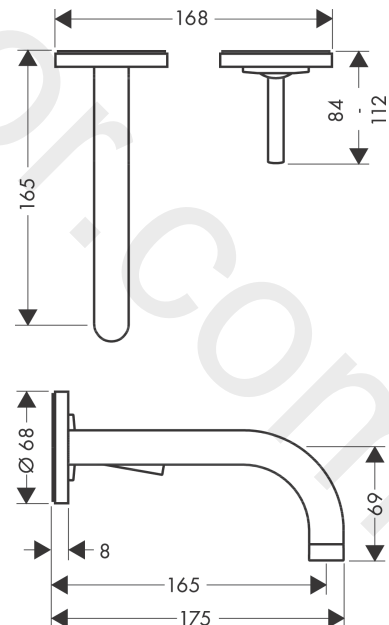

Scale drawing