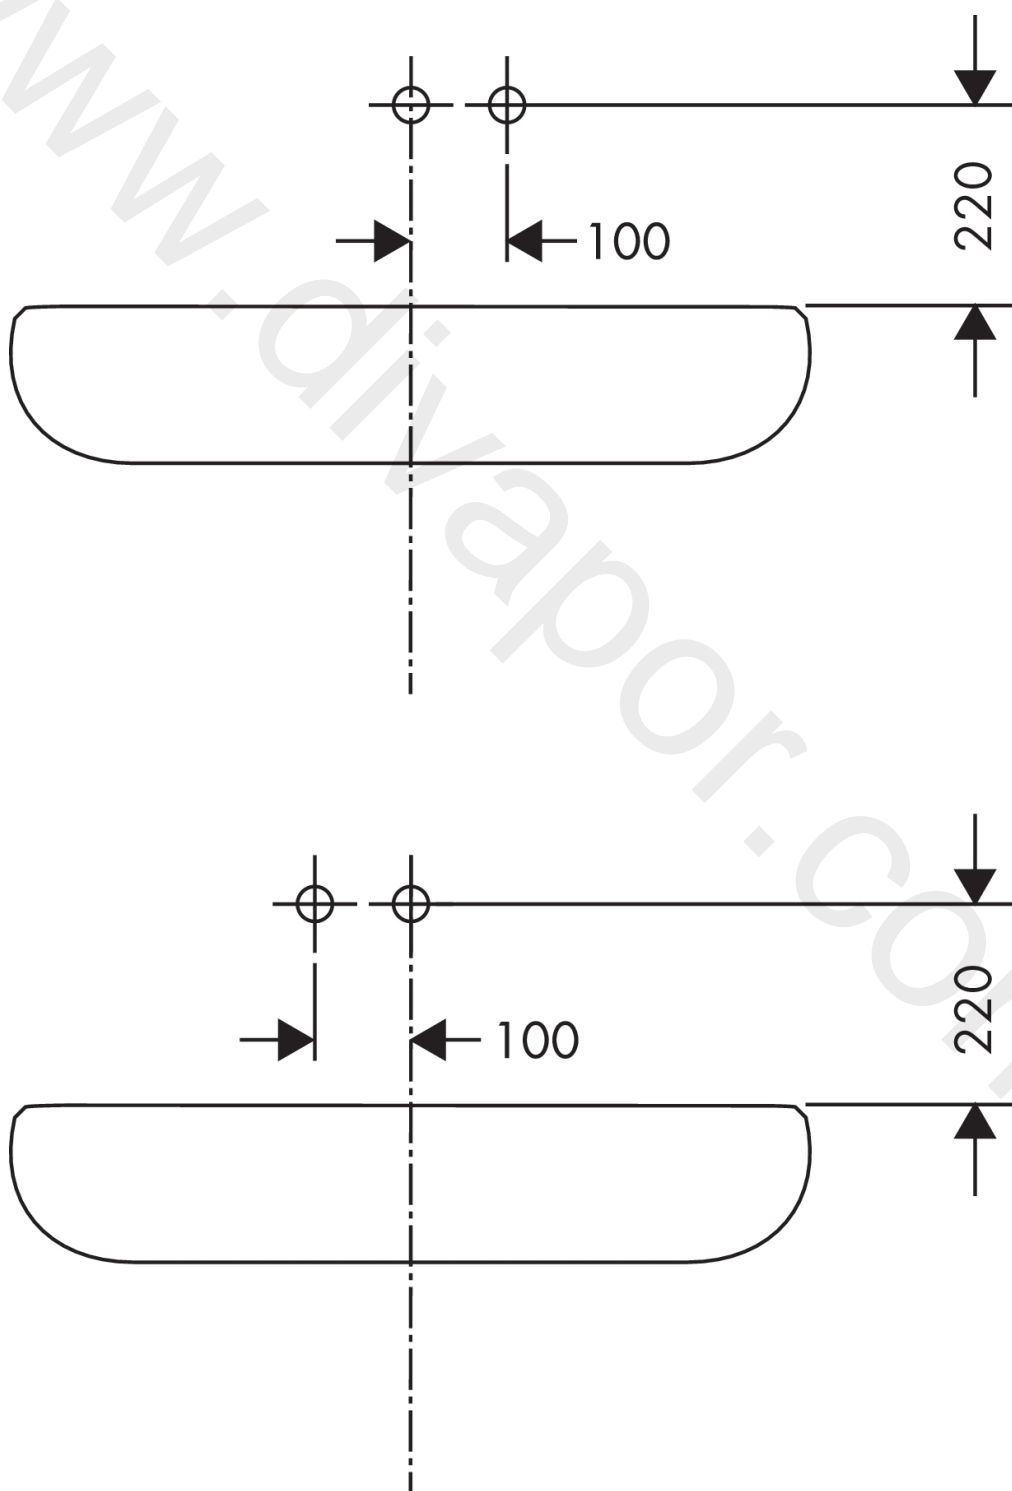

AXOR Uno

Single lever basin mixer for concealed installation wall-mounted with spout 165 mm and escutcheons

Finish: **Brushed Black Chrome** Article Number: **38113340**

Installation examples