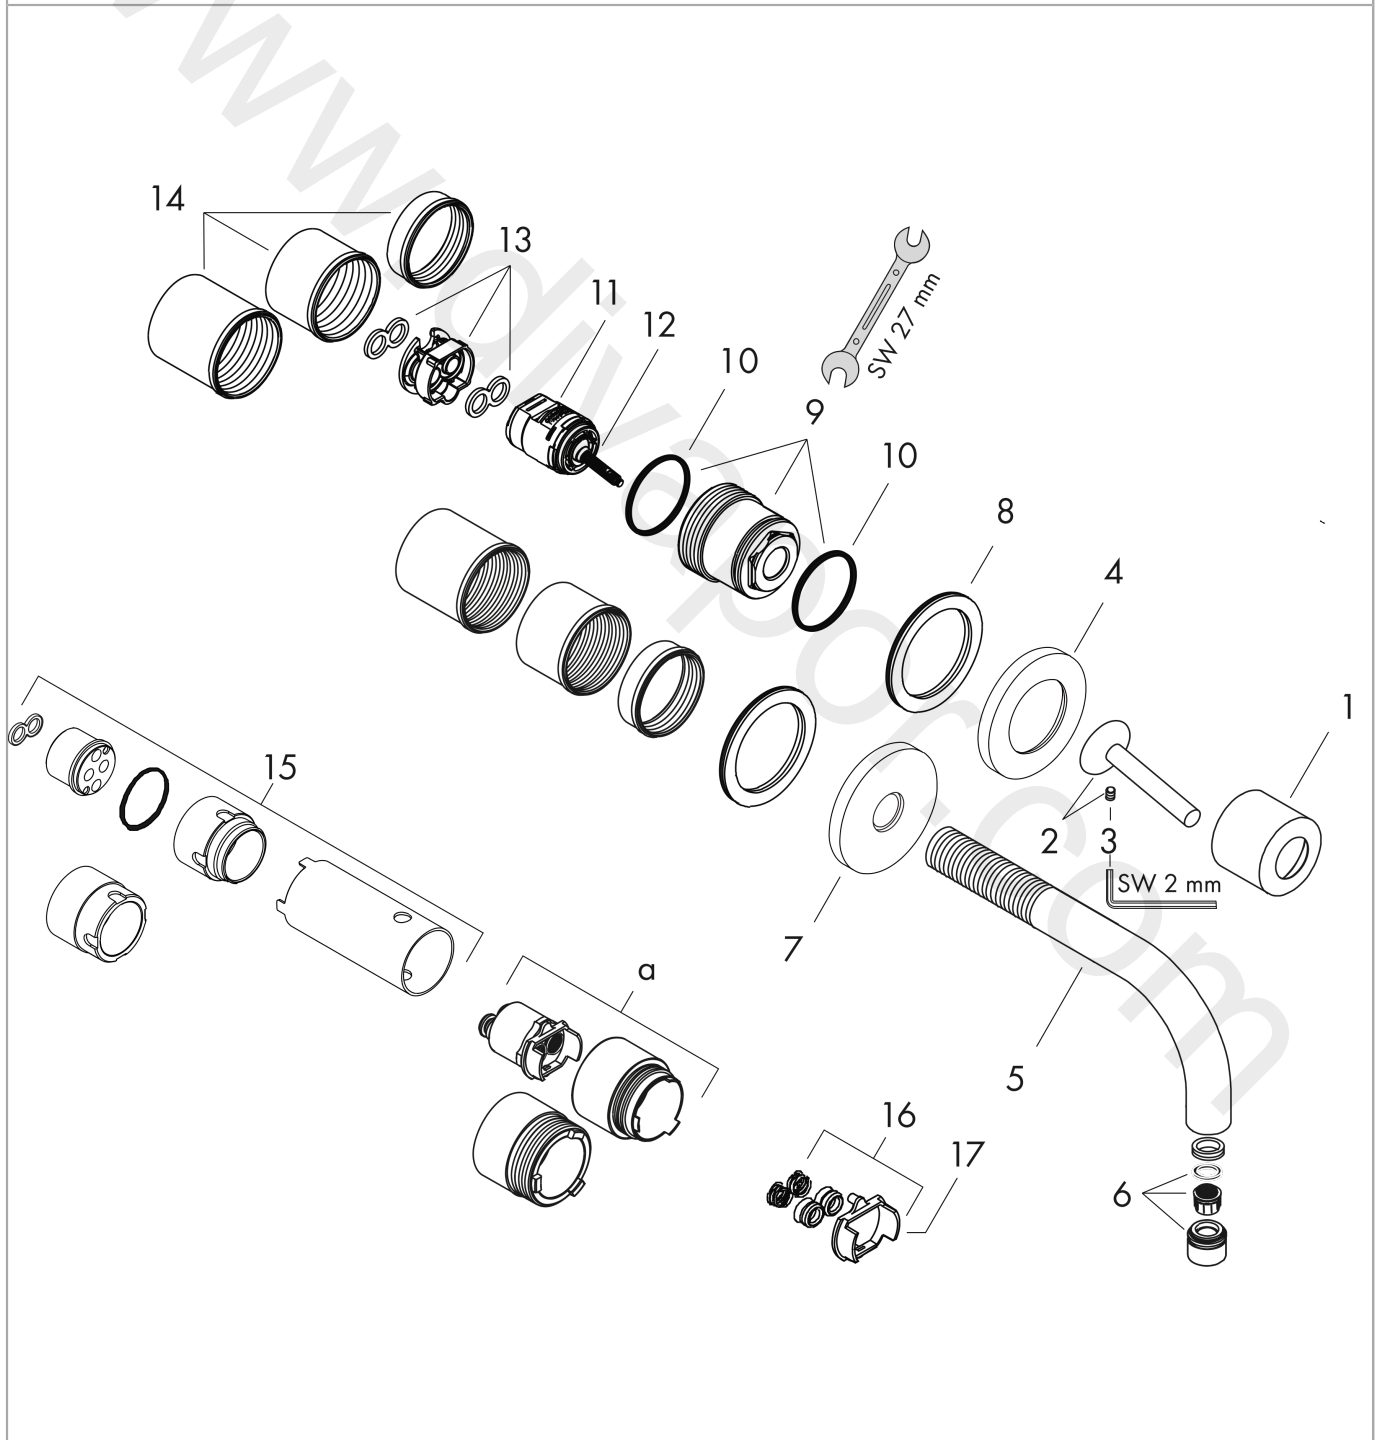

AXOR Uno

Single lever basin mixer for concealed installation wall-mounted with spout 165 mm and escutcheons

Finish: **Brushed Black Chrome** Article Number: **38113340**

product features

- consists of: single lever basin mixer for concealed installation wall-mounted, waste set
- projection: 165 mm
- spray type: normal spray
- maximum flow rate at 3 bar: 5 l/min
- ceramic cartridge
- suitable for continuous flow water heaters
- non-closing waste set
- connection type: basic set
- connection dimension: DN15
- handle can be positioned on the right or left, depending on the basic set installation
- WRAS 1906108

Installation examples

AXOR Uno

Single lever basin mixer for concealed installation wall-mounted with spout 165 mm and escutcheons

Finish: **Brushed Black Chrome** Article Number: **38113340**

Exploded Drawing

Year of production: >11/16

AXOR Uno

Single lever basin mixer for concealed installation wall-mounted with spout 165 mm and escutcheons

Finish: **Brushed Black Chrome** Article Number: **38113340**

Spare part list

Year of production: >11/16

Pos.		Article Number	Price	PU
1	flange	96908340	£ 64,00	1
2	handle	10092340	£ 118,00	1
3	escutcheon for handle	96909340	£ 137,00	1
4	spout 160 mm	97369340	£ 260,00	1
5	aerator M18x1 (5 l/min)	95387000	£ 43,00	1
6	escutcheon for spout	96910340	£ 118,00	1
7	washer	97600000	£ 13,30	1
8	nut	95645000	£ 43,00	1
9	O-ring 34x2	98383000	£ 6,10	1
10	cartridge, assy	96783000	£ 96,00	1
11	O-ring 21,95x1,78	95169000	£ 3,30	1
12	adapter for cartridge	95644000	£ 16,10	1
13	fixing set	97971000	£ 43,00	1
14	extension set 25 mm for 13622180	31971000	£ 169,00	1
15	conversion kit	95643000	£ 43,00	1
16	adapter for cartridge	97280000	£ 6,10	1
17	hollow set screw M4x6	97767000	£ 3,30	1
a	extension set for 38111180	38982000	£ 173,00	1
b	waste	50001340	£ 106,56	1
c	base body	13622180	£ 355,00	1
d	adapter for exchanged connections	93561000	£ 275,00	1
e	service tool for disassembling the handle	92124000	£ 137,00	1