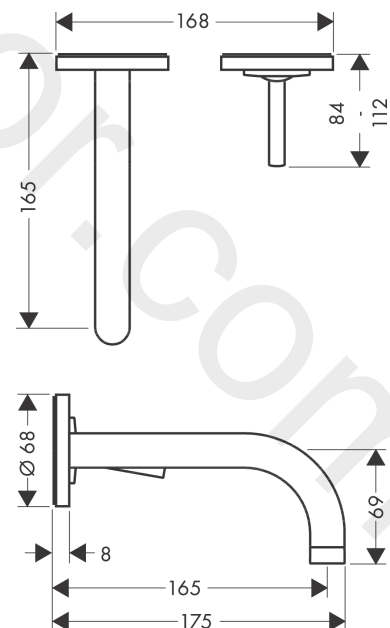

### product features

- consists of: single lever basin mixer for concealed installation wall-mounted, waste set
- projection: 165 mm
- spray type: normal spray
- maximum flow rate at 3 bar: 5 l/min
- ceramic cartridge
- suitable for continuous flow water heaters
- non-closing waste set
- connection type: basic set
- connection dimension: DN15
- handle can be positioned on the right or left, depending on the basic set installation
- WRAS 1906108

### Scale drawing