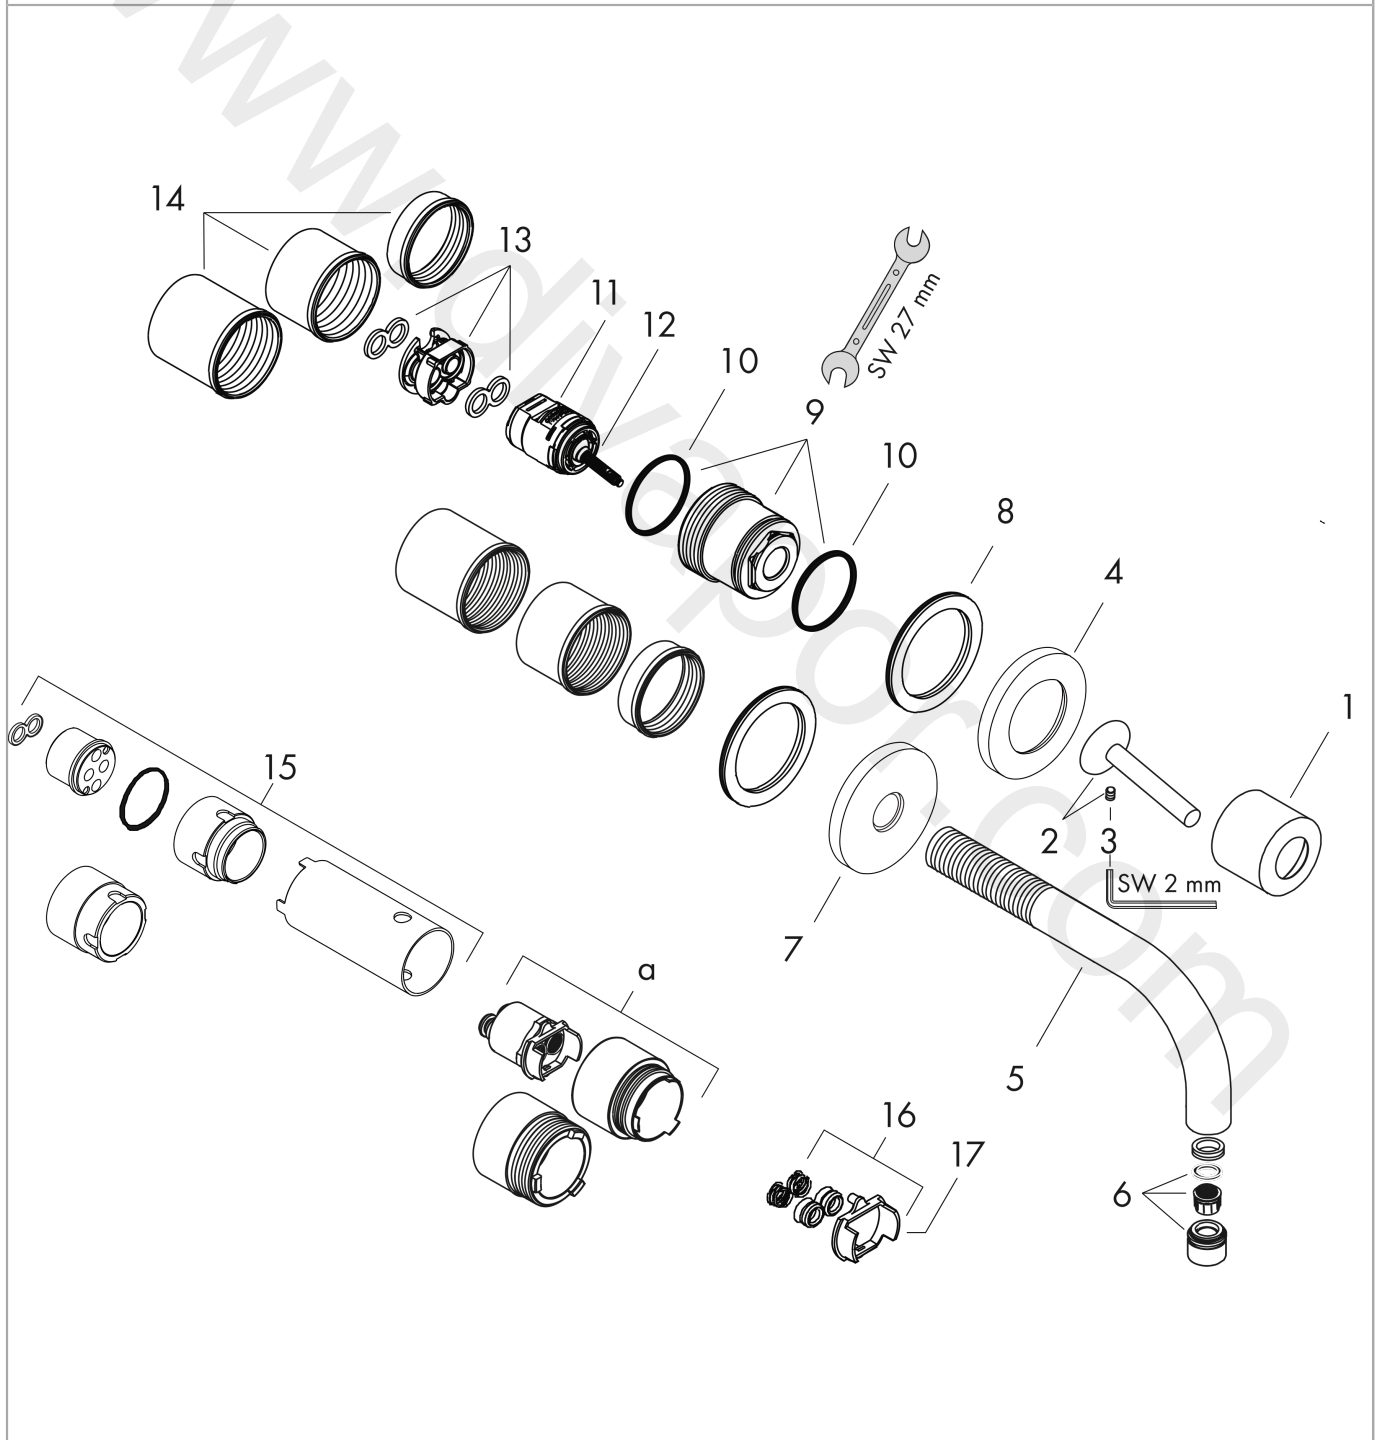

### product features

- consists of: single lever basin mixer for concealed installation wall-mounted, waste set
- projection: 165 mm
- spray type: normal spray
- maximum flow rate at 3 bar: 5 l/min
- ceramic cartridge
- suitable for continuous flow water heaters
- non-closing waste set
- connection type: basic set
- connection dimension: DN15
- handle can be positioned on the right or left, depending on the basic set installation
- WRAS 1906108

## AXOR Uno

Single lever basin mixer for concealed installation wall-mounted with spout 165 mm and escutcheons

Finish: **Polished Black Chrome** Article Number: **38113330**

### Exploded Drawing

Year of production: >11/16

### Spare part list

Year of production: >11/16

Pos.		Article Number	Price	PU
1	flange	96908330	£ 64,50	1
2	handle	10092330	£ 118,00	1
3	escutcheon for handle	96909330	£ 118,00	1
4	spout 160 mm	97369330	£ 260,00	1
5	aerator M18x1 (5 l/min)	95387000	£ 43,00	1
6	escutcheon for spout	96910330	£ 118,00	1
7	washer	97600000	£ 13,30	1
8	nut	95645000	£ 43,00	1
9	O-ring 34x2	98383000	£ 6,10	1
10	cartridge, assy	96783000	£ 96,00	1
11	O-ring 21,95x1,78	95169000	£ 3,30	1
12	adapter for cartridge	95644000	£ 16,10	1
13	fixing set	97971000	£ 43,00	1
14	extension set 25 mm for 13622180	31971000	£ 169,00	1
15	conversion kit	95643000	£ 43,00	1
16	adapter for cartridge	97280000	£ 6,10	1
17	hollow set screw M4x6	97767000	£ 3,30	1
a	extension set for 38111180	38982000	£ 173,00	1
b	waste	50001330	£ 106,56	1
c	base body	13622180	£ 355,00	1
d	service tool for disassembling the handle	92124000	£ 137,00	1