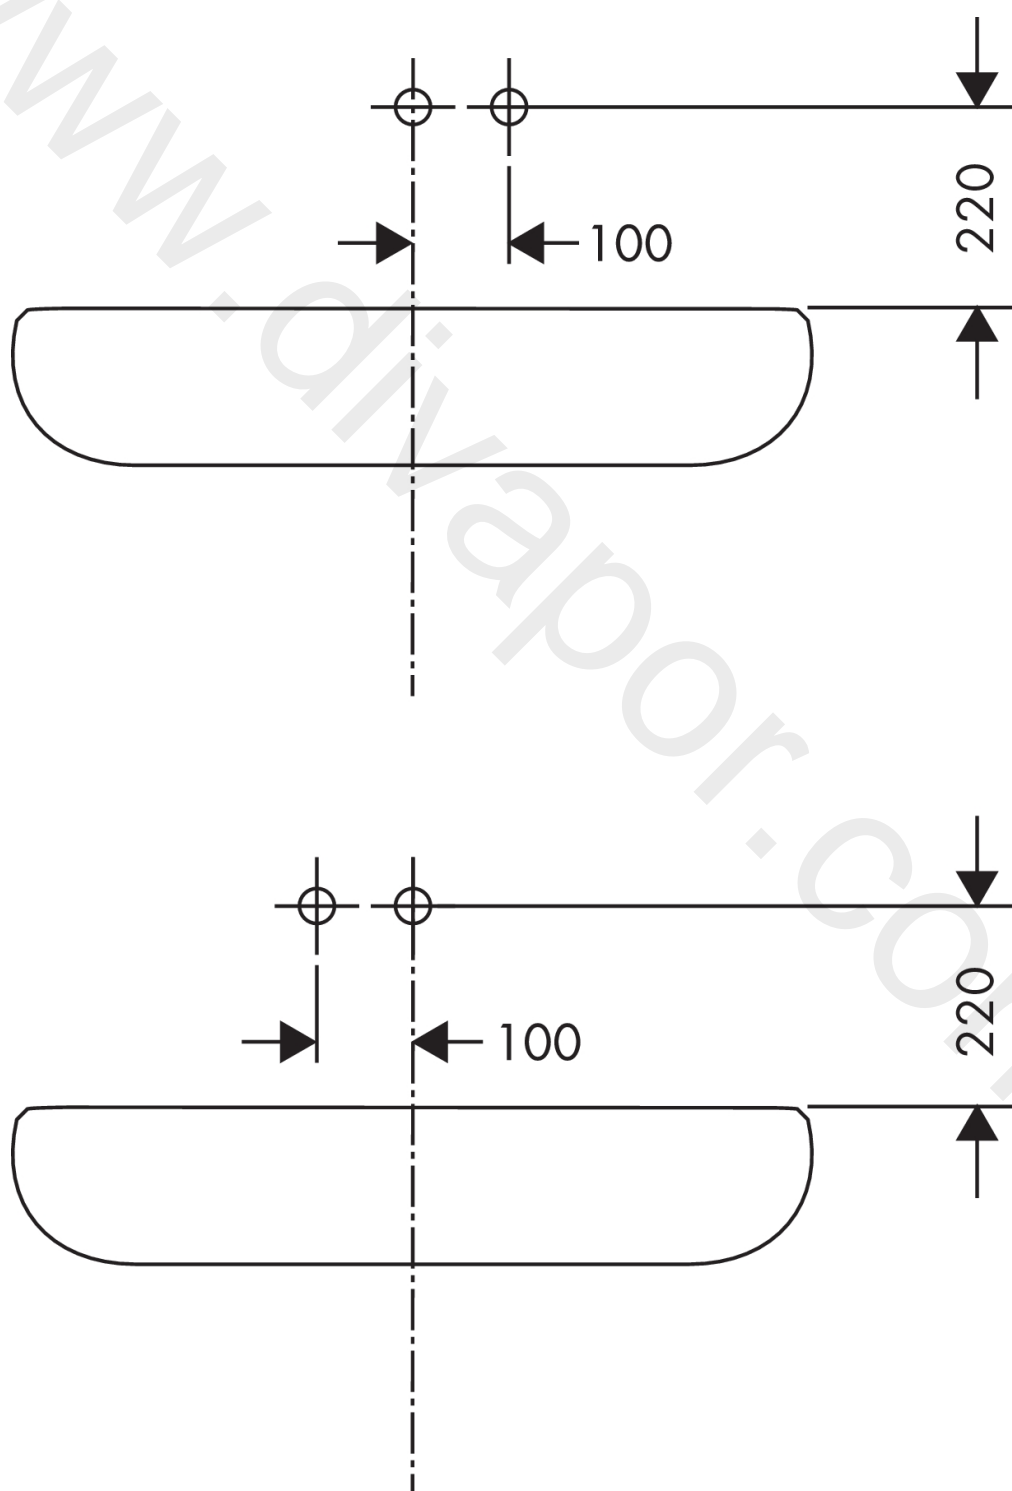

AXOR Uno

Single lever basin mixer for concealed installation wall-mounted with spout 165 mm and escutcheons

Finish: **Polished Black Chrome** Article Number: **38113330**

Installation examples