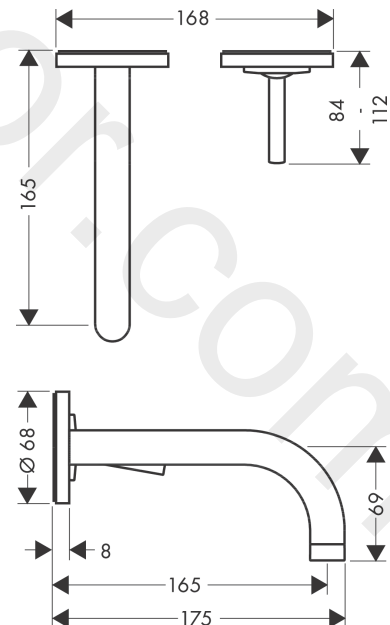

### product features

- consists of: single lever basin mixer for concealed installation wall-mounted, waste set
- projection: 165 mm
- spray type: normal spray
- maximum flow rate at 3 bar: 5 l/min
- ceramic cartridge
- suitable for continuous flow water heaters
- non-closing waste set
- connection type: basic set
- connection dimension: DN15
- handle can be positioned on the right or left, depending on the basic set installation
- WRAS 1906108

### Scale drawing