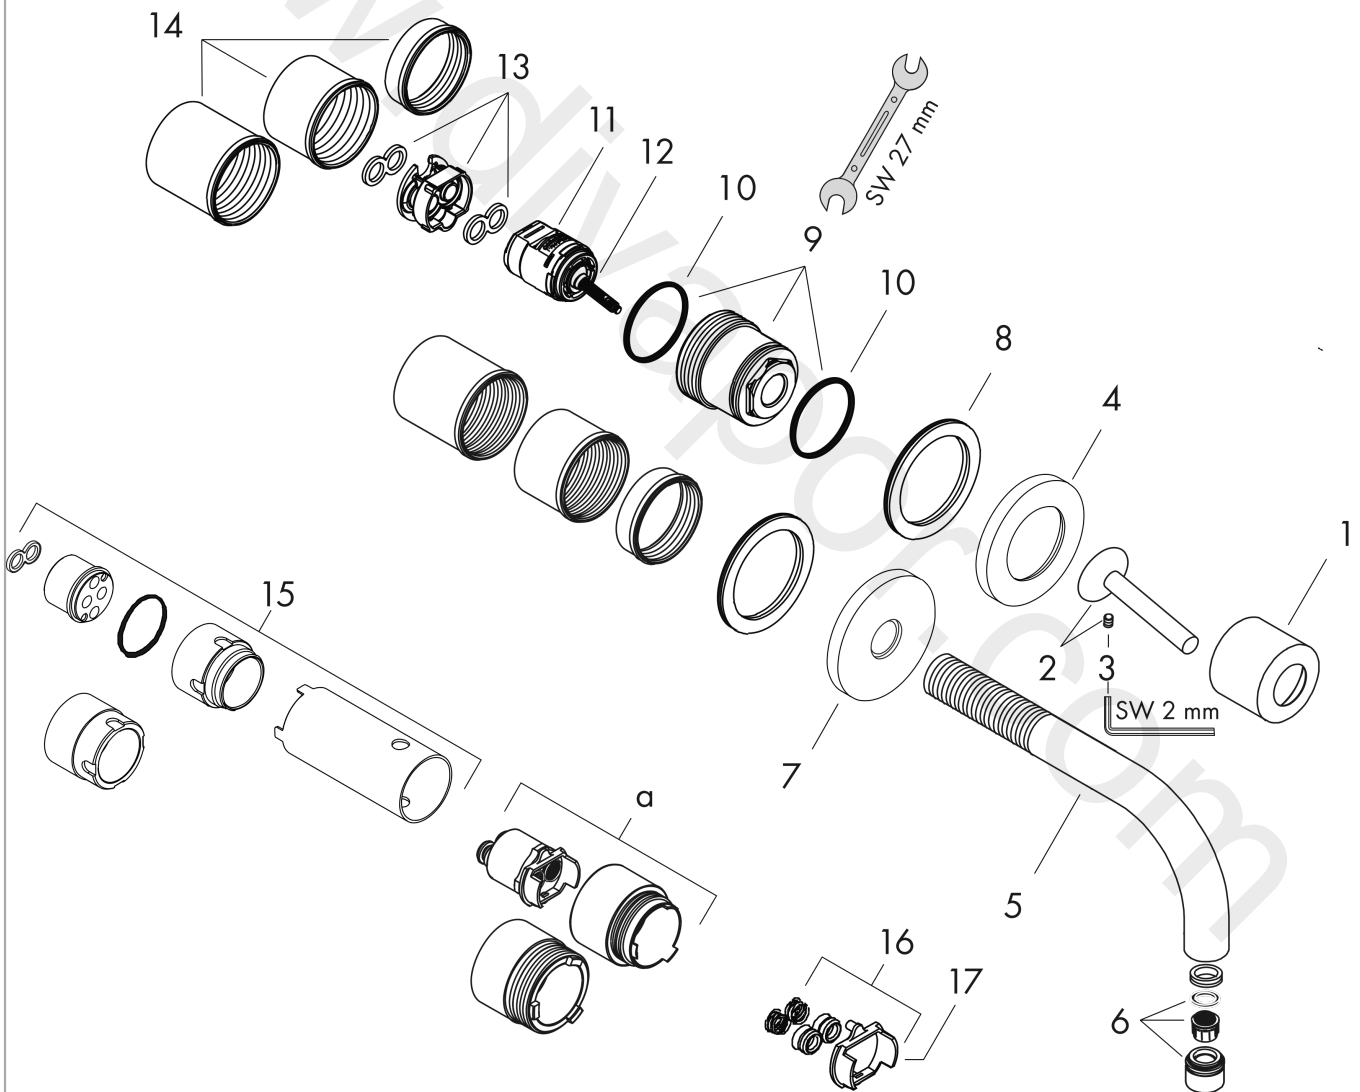

### product features

- consists of: single lever basin mixer for concealed installation wall-mounted, waste set
- projection: 165 mm
- spray type: normal spray
- maximum flow rate at 3 bar: 5 l/min
- ceramic cartridge
- suitable for continuous flow water heaters
- non-closing waste set
- connection type: basic set
- connection dimension: DN15
- handle can be positioned on the right or left, depending on the basic set installation
- WRAS 1906108

### Installation examples

**AXOR Uno**  
**Single lever basin mixer for concealed installation wall-mounted with spout 165 mm and**  
**escutcheons**  
Finish: **Brushed Red Gold** Article Number: **38113310**

## Exploded Drawing

Year of production: >11/16

### Spare part list

Year of production: >11/16

Pos.		Article Number	Price	PU
1	flange	96908310	£ 64,50	1
2	handle	10092310	£ 118,50	1
3	escutcheon for handle	96909310	£ 118,50	1
4	spout 160 mm	97369310	£ 260,00	1
5	aerator M18x1 (5 l/min)	95387000	£ 43,00	1
6	escutcheon for spout	96910310	£ 118,00	1
7	washer	97600000	£ 13,30	1
8	nut	95645000	£ 43,00	1
9	O-ring 34x2	98383000	£ 6,10	1
10	cartridge, assy	96783000	£ 96,00	1
11	O-ring 21,95x1,78	95169000	£ 3,30	1
12	adapter for cartridge	95644000	£ 16,10	1
13	fixing set	97971000	£ 43,00	1
14	extension set 25 mm for 13622180	31971000	£ 169,00	1
15	conversion kit	95643000	£ 43,00	1
16	adapter for cartridge	97280000	£ 6,10	1
17	hollow set screw M4x6	97767000	£ 3,30	1
a	extension set for 38111180	38982000	£ 173,00	1
b	waste	50001310	£ 106,56	1
c	base body	13622180	£ 355,00	1
d	adapter for exchanged connections	93561000	£ 275,00	1
e	service tool for disassembling the handle	92124000	£ 137,00	1