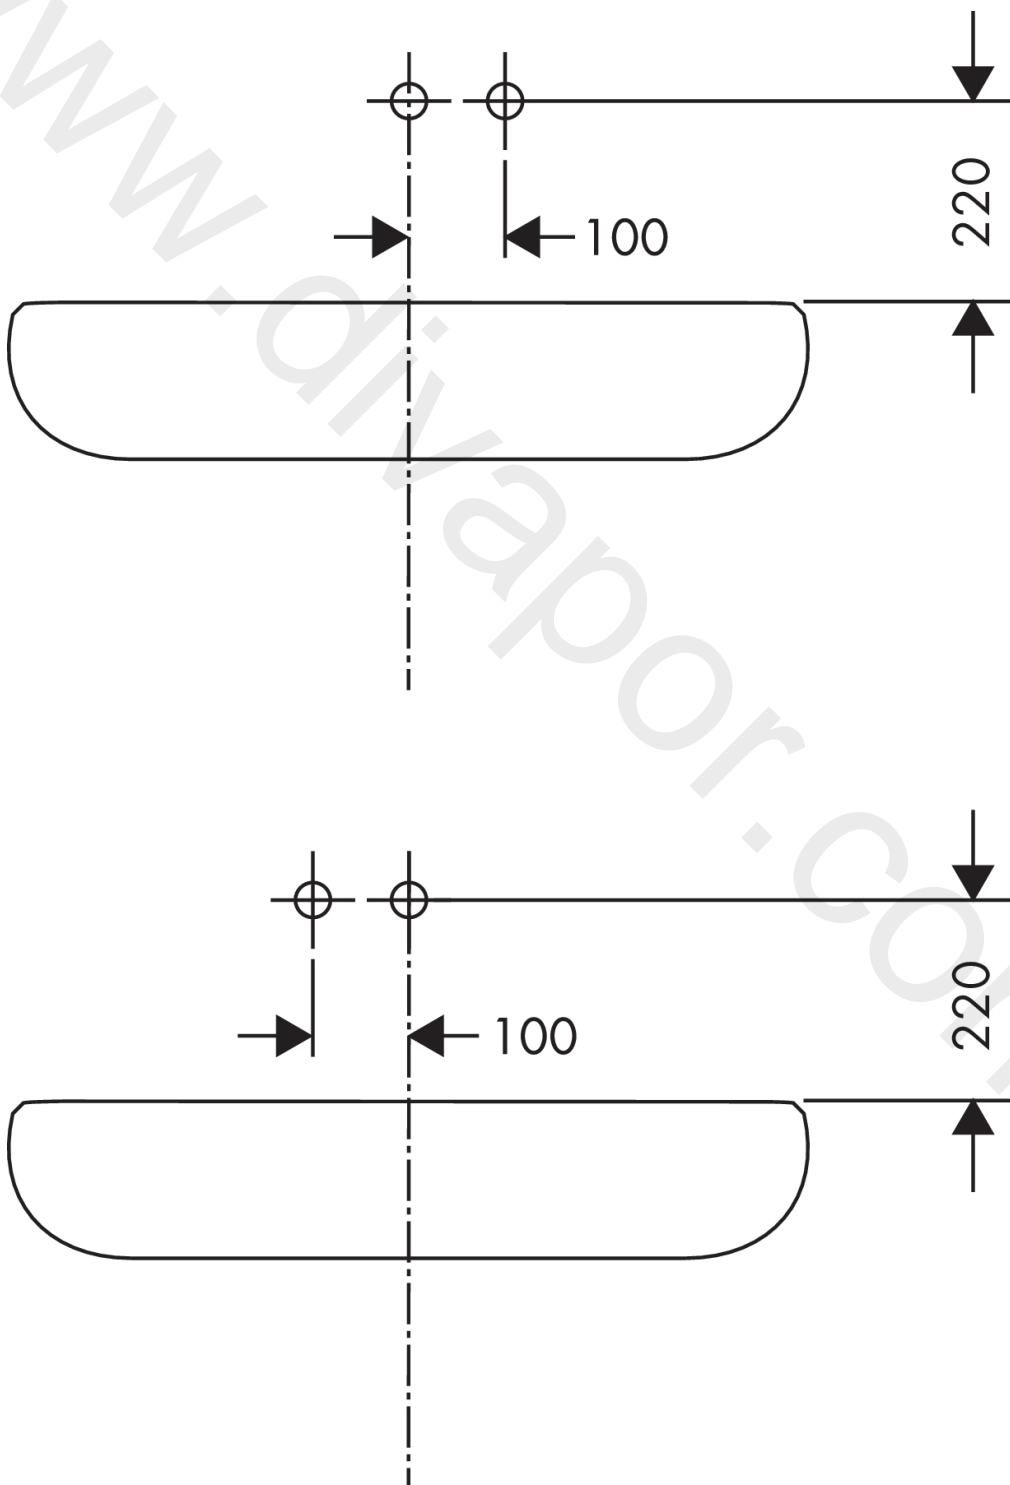

AXOR Uno

Single lever basin mixer for concealed installation wall-mounted with spout 165 mm and escutcheons

Finish: **Brushed Red Gold** Article Number: **38113310**

Installation examples