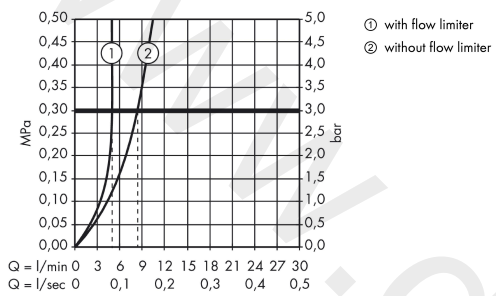

AXOR Uno

Single lever basin mixer for concealed installation wall-mounted with spout 165 mm and escutcheons

Finish: **Polished Red Gold** Article Number: **38113300**

Flowchart