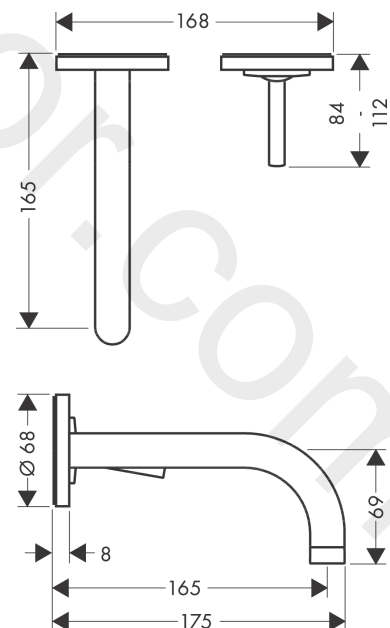

AXOR Uno

Single lever basin mixer for concealed installation wall-mounted with spout 165 mm and escutcheons

Finish: **Polished Red Gold** Article Number: **38113300**

product features

- consists of: single lever basin mixer for concealed installation wall-mounted, waste set
- projection: 165 mm
- spray type: normal spray
- maximum flow rate at 3 bar: 5 l/min
- ceramic cartridge
- suitable for continuous flow water heaters
- non-closing waste set
- connection type: basic set
- connection dimension: DN15
- handle can be positioned on the right or left, depending on the basic set installation
- WRAS 1906108

Article Details

Price excl. VAT

612,50 £

Technology

Product image

Scale drawing

AXOR Uno

Single lever basin mixer for concealed installation wall-mounted with spout 165 mm and escutcheons

Finish: **Polished Red Gold** Article Number: **38113300**

Flowchart

AXOR Uno
Single lever basin mixer for concealed installation wall-mounted with spout 165 mm and
escutcheons
Finish: **Polished Red Gold** Article Number: **38113300**

Year of production: >11/16

Pos.		Article Number	Price	PU
1	flange	96908300	£ 64,50	1
2	handle	10092300	£ 118,00	1
3	escutcheon for handle	96909300	£ 118,00	1
4	spout 160 mm	97369300	£ 260,00	1
5	aerator M18x1 (5 l/min)	95387000	£ 43,00	1
6	escutcheon for spout	96910300	£ 118,00	1
7	washer	97600000	£ 13,30	1
8	nut	95645000	£ 43,00	1
9	O-ring 34x2	98383000	£ 6,10	1
10	cartridge, assy	96783000	£ 96,00	1
11	O-ring 21,95x1,78	95169000	£ 3,30	1
12	adapter for cartridge	95644000	£ 16,10	1
13	fixing set	97971000	£ 43,00	1
14	extension set 25 mm for 13622180	31971000	£ 169,00	1
15	conversion kit	95643000	£ 43,00	1
16	adapter for cartridge	97280000	£ 6,10	1
17	hollow set screw M4x6	97767000	£ 3,30	1
a	extension set for 38111180	38982000	£ 173,00	1
b	waste	50001300	£ 106,56	1
c	base body	13622180	£ 355,00	1
d	adapter for exchanged connections	93561000	£ 275,00	1
e	service tool for disassembling the handle	92124000	£ 137,00	1