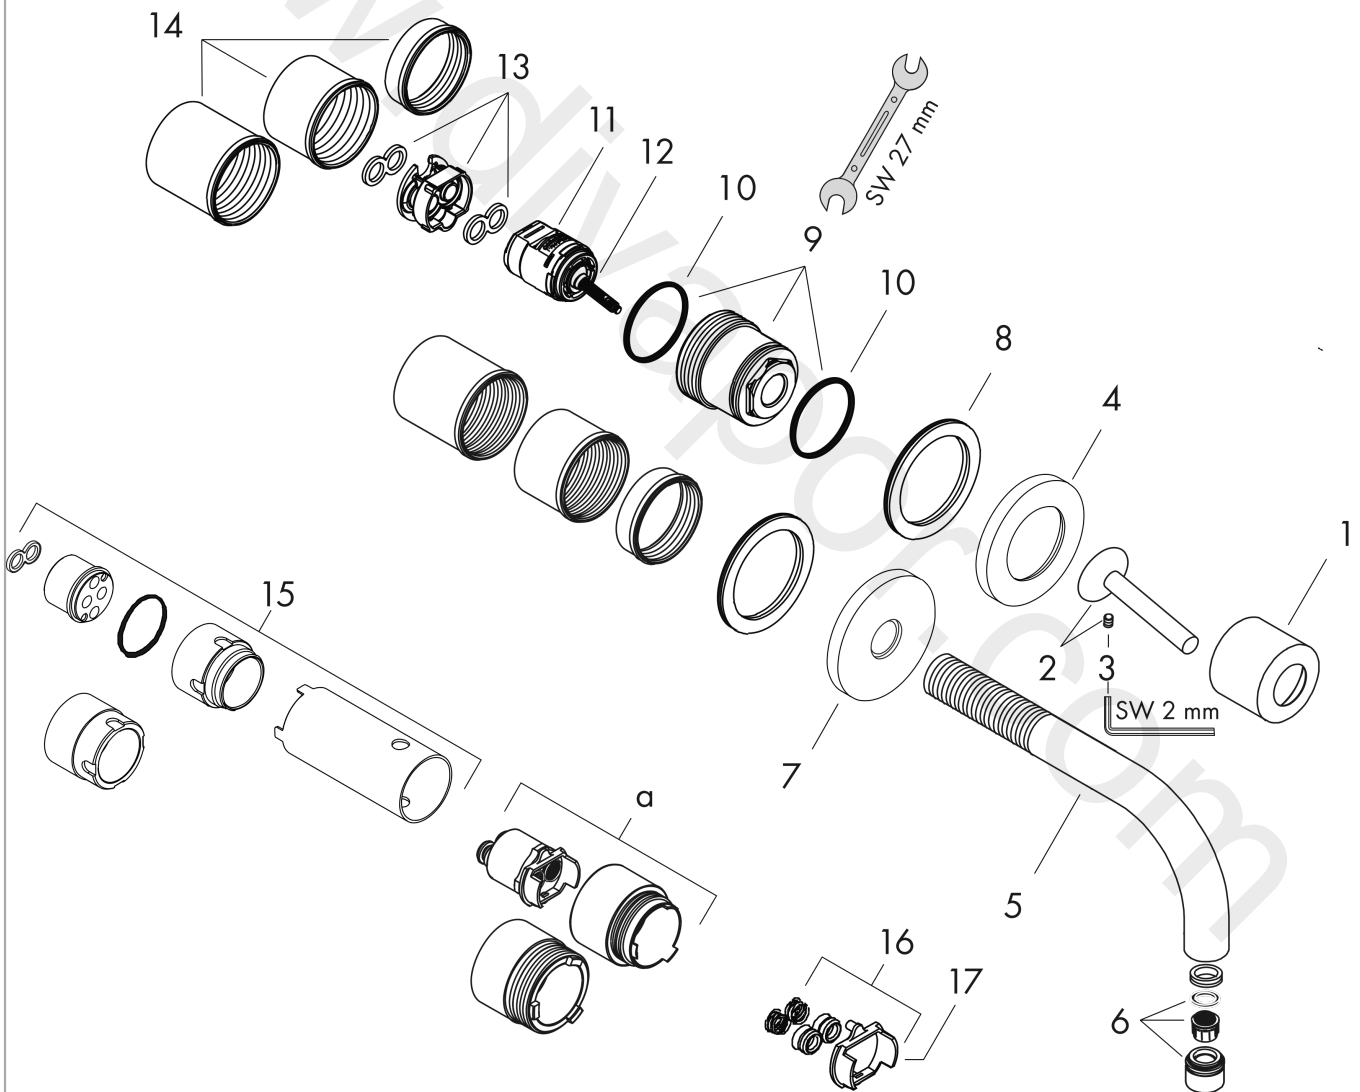

AXOR Uno

Single lever basin mixer for concealed installation wall-mounted with spout 165 mm and escutcheons

Finish: **Polished Red Gold** Article Number: **38113300**

product features

- consists of: single lever basin mixer for concealed installation wall-mounted, waste set
- projection: 165 mm
- spray type: normal spray
- maximum flow rate at 3 bar: 5 l/min
- ceramic cartridge
- suitable for continuous flow water heaters
- non-closing waste set
- connection type: basic set
- connection dimension: DN15
- handle can be positioned on the right or left, depending on the basic set installation
- WRAS 1906108

Installation examples

AXOR Uno
Single lever basin mixer for concealed installation wall-mounted with spout 165 mm and
escutcheons
Finish: **Polished Red Gold** Article Number: **38113300**

Exploded Drawing

Year of production: >11/16

AXOR Uno

Single lever basin mixer for concealed installation wall-mounted with spout 165 mm and escutcheons

Finish: **Polished Red Gold** Article Number: **38113300**

Spare part list

Year of production: >11/16

Pos.		Article Number	Price	PU
1	flange	96908300	£ 64,50	1
2	handle	10092300	£ 118,00	1
3	escutcheon for handle	96909300	£ 118,00	1
4	spout 160 mm	97369300	£ 260,00	1
5	aerator M18x1 (5 l/min)	95387000	£ 43,00	1
6	escutcheon for spout	96910300	£ 118,00	1
7	washer	97600000	£ 13,30	1
8	nut	95645000	£ 43,00	1
9	O-ring 34x2	98383000	£ 6,10	1
10	cartridge, assy	96783000	£ 96,00	1
11	O-ring 21,95x1,78	95169000	£ 3,30	1
12	adapter for cartridge	95644000	£ 16,10	1
13	fixing set	97971000	£ 43,00	1
14	extension set 25 mm for 13622180	31971000	£ 169,00	1
15	conversion kit	95643000	£ 43,00	1
16	adapter for cartridge	97280000	£ 6,10	1
17	hollow set screw M4x6	97767000	£ 3,30	1
a	extension set for 38111180	38982000	£ 173,00	1
b	waste	50001300	£ 106,56	1
c	base body	13622180	£ 355,00	1
d	adapter for exchanged connections	93561000	£ 275,00	1
e	service tool for disassembling the handle	92124000	£ 137,00	1