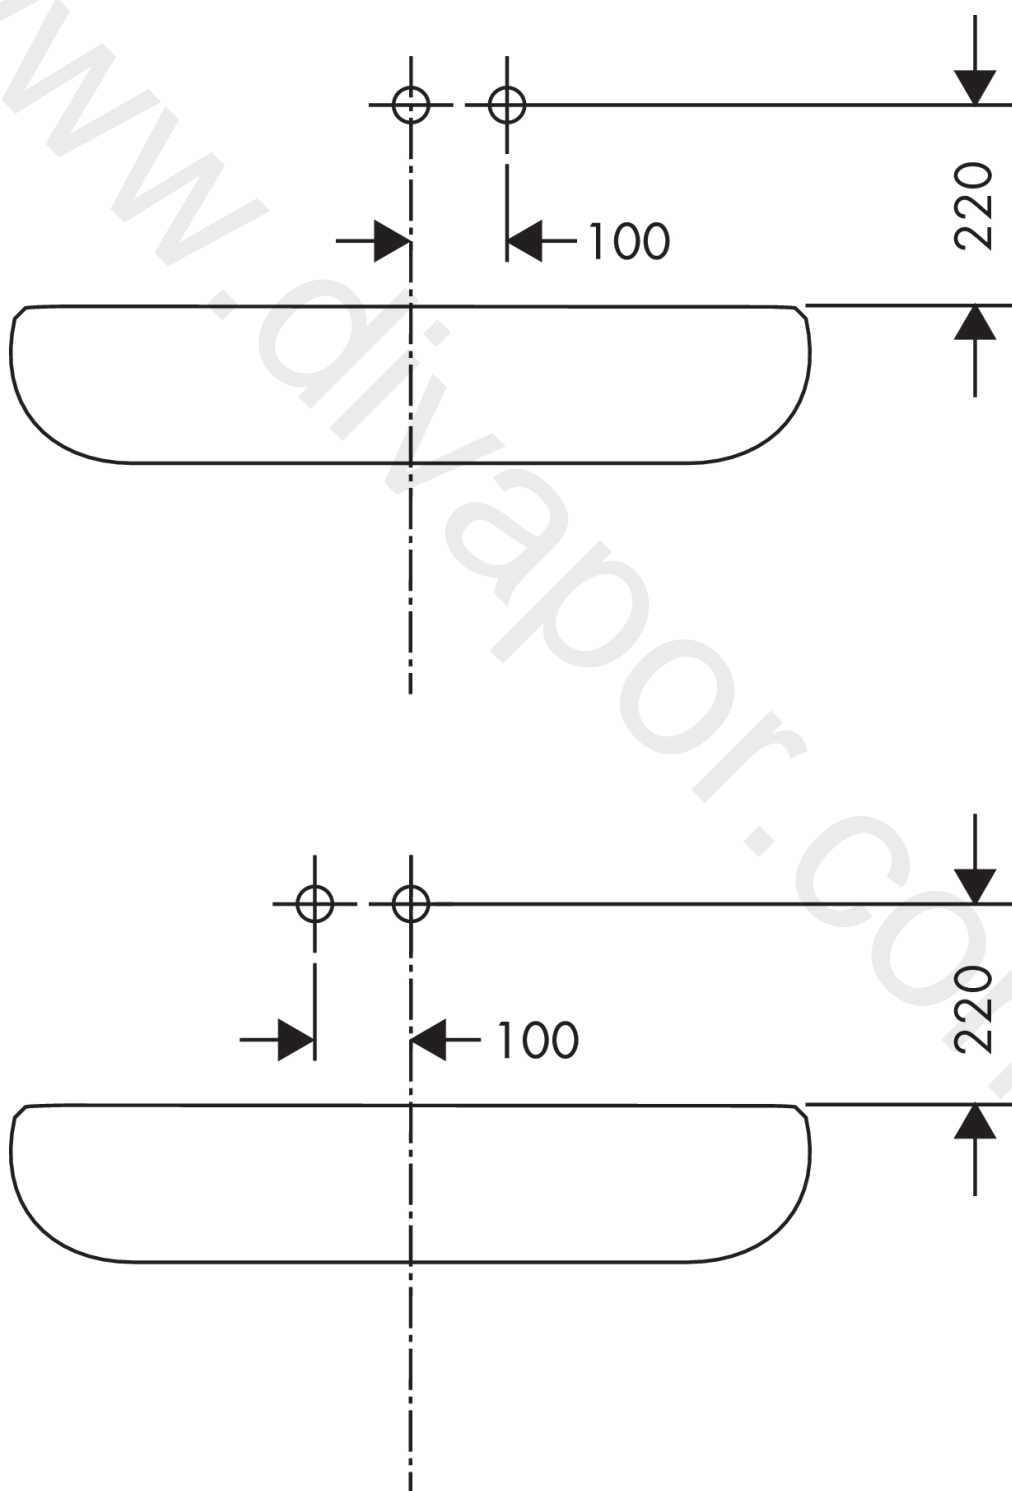

AXOR Uno

Single lever basin mixer for concealed installation wall-mounted with spout 165 mm and escutcheons

Finish: **Polished Red Gold** Article Number: **38113300**

product features

- consists of: single lever basin mixer for concealed installation wall-mounted, waste set
- projection: 165 mm
- spray type: normal spray
- maximum flow rate at 3 bar: 5 l/min
- ceramic cartridge
- suitable for continuous flow water heaters
- non-closing waste set
- connection type: basic set
- connection dimension: DN15
- handle can be positioned on the right or left, depending on the basic set installation
- WRAS 1906108

Finish: **Polished Red Gold** Article Number: **38113300**

Flowchart

AXOR Uno
Single lever basin mixer for concealed installation wall-mounted with spout 165 mm and
escutcheons
Finish: **Polished Red Gold** Article Number: **38113300**

Installation examples

AXOR Uno
Single lever basin mixer for concealed installation wall-mounted with spout 165 mm and
escutcheons
Finish: **Polished Red Gold** Article Number: **38113300**

Exploded Drawing

Year of production: >11/16

Pos.		Article Number	Price	PU
1	flange	96908300	£ 64,50	1
2	handle	10092300	£ 118,00	1
3	escutcheon for handle	96909300	£ 118,00	1
4	spout 160 mm	97369300	£ 260,00	1
5	aerator M18x1 (5 l/min)	95387000	£ 43,00	1
6	escutcheon for spout	96910300	£ 118,00	1
7	washer	97600000	£ 13,30	1
8	nut	95645000	£ 43,00	1
9	O-ring 34x2	98383000	£ 6,10	1
10	cartridge, assy	96783000	£ 96,00	1
11	O-ring 21,95x1,78	95169000	£ 3,30	1
12	adapter for cartridge	95644000	£ 16,10	1
13	fixing set	97971000	£ 43,00	1
14	extension set 25 mm for 13622180	31971000	£ 169,00	1
15	conversion kit	95643000	£ 43,00	1
16	adapter for cartridge	97280000	£ 6,10	1
17	hollow set screw M4x6	97767000	£ 3,30	1
a	extension set for 38111180	38982000	£ 173,00	1
b	waste	50001300	£ 106,56	1
c	base body	13622180	£ 355,00	1
d	adapter for exchanged connections	93561000	£ 275,00	1
e	service tool for disassembling the handle	92124000	£ 137,00	1