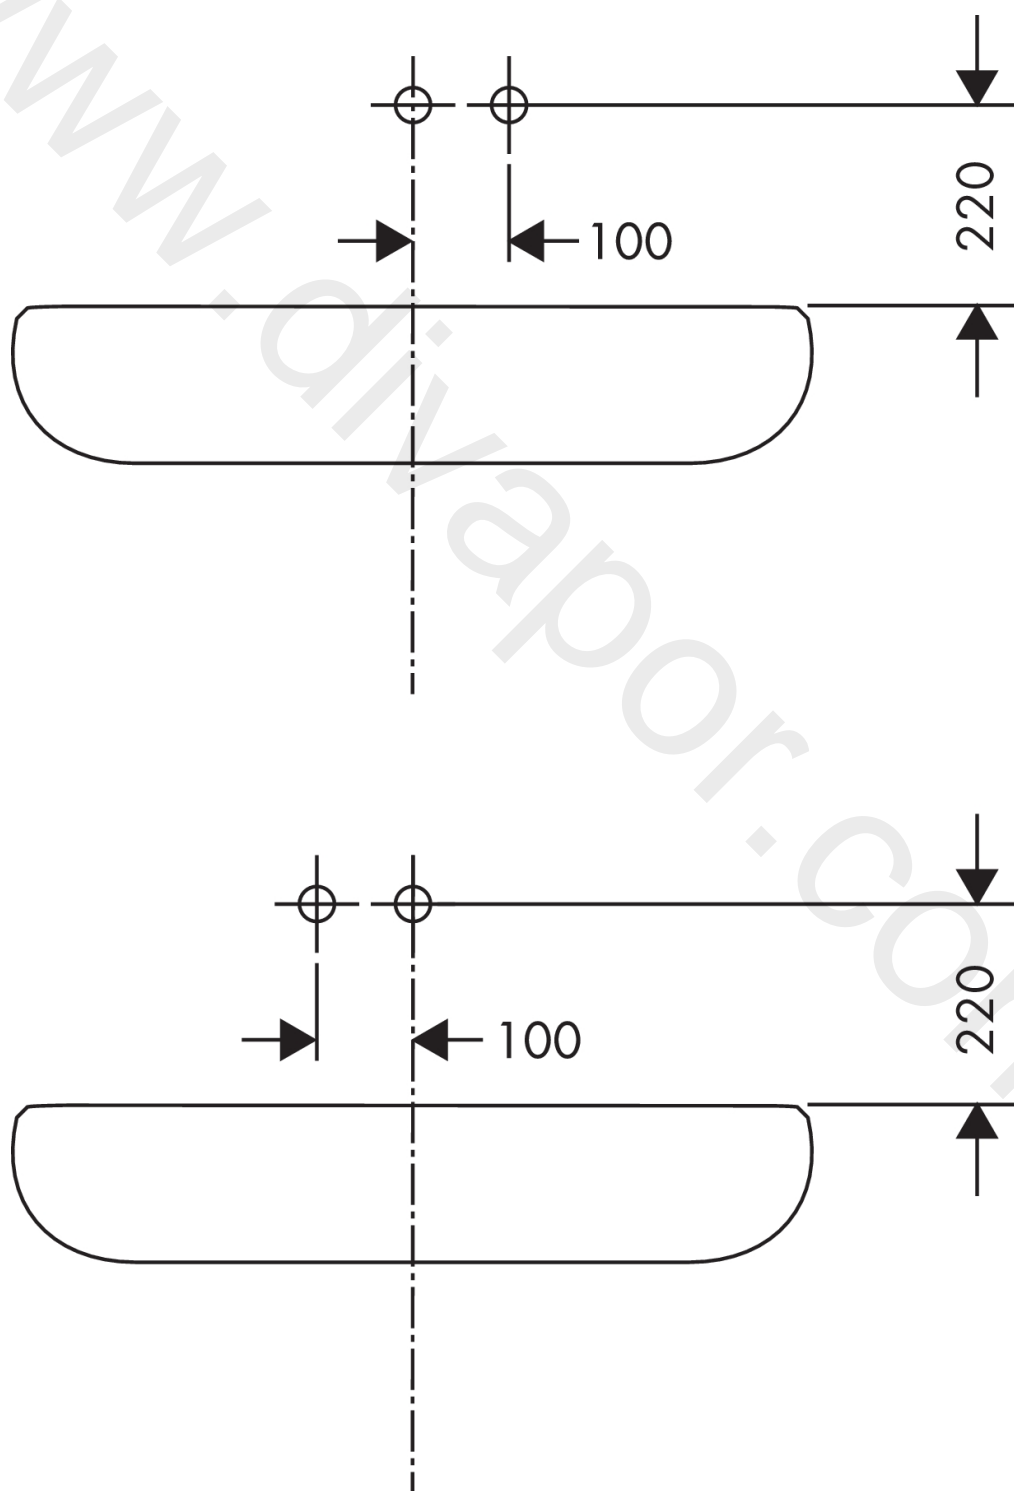

AXOR Uno

Single lever basin mixer for concealed installation wall-mounted with spout 165 mm and escutcheons

Finish: **Brushed Gold Optic** Article Number: **38113250**

product features

- consists of: single lever basin mixer for concealed installation wall-mounted, waste set
- projection: 165 mm
- spray type: normal spray
- maximum flow rate at 3 bar: 5 l/min
- ceramic cartridge
- suitable for continuous flow water heaters
- non-closing waste set
- connection type: basic set
- connection dimension: DN15
- handle can be positioned on the right or left, depending on the basic set installation
- WRAS 1906108

Finish: **Brushed Gold Optic** Article Number: **38113250**

Flowchart

AXOR Uno

Single lever basin mixer for concealed installation wall-mounted with spout 165 mm and escutcheons

Finish: **Brushed Gold Optic** Article Number: **38113250**

Installation examples

AXOR Uno

Single lever basin mixer for concealed installation wall-mounted with spout 165 mm and escutcheons

Finish: **Brushed Gold Optic** Article Number: **38113250**

Exploded Drawing

Year of production: >11/16

Pos.		Article Number	Price	PU
1	flange	96908250	£ 64,00	1
2	handle	10092250	£ 118,00	1
3	escutcheon for handle	96909250	£ 118,00	1
4	spout 160 mm	97369250	£ 260,00	1
5	aerator M18x1 (5 l/min)	95387000	£ 43,00	1
6	escutcheon for spout	96910250	£ 118,00	1
7	washer	97600000	£ 13,30	1
8	nut	95645000	£ 43,00	1
9	O-ring 34x2	98383000	£ 6,10	1
10	cartridge, assy	96783000	£ 96,00	1
11	O-ring 21,95x1,78	95169000	£ 3,30	1
12	adapter for cartridge	95644000	£ 16,10	1
13	fixing set	97971000	£ 43,00	1
14	extension set 25 mm for 13622180	31971000	£ 169,00	1
15	conversion kit	95643000	£ 43,00	1
16	adapter for cartridge	97280000	£ 6,10	1
17	hollow set screw M4x6	97767000	£ 3,30	1
a	extension set for 38111180	38982000	£ 173,00	1
b	waste	50001250	£ 106,56	1
c	base body	13622180	£ 355,00	1
d	adapter for exchanged connections	93561000	£ 275,00	1
e	service tool for disassembling the handle	92124000	£ 137,00	1