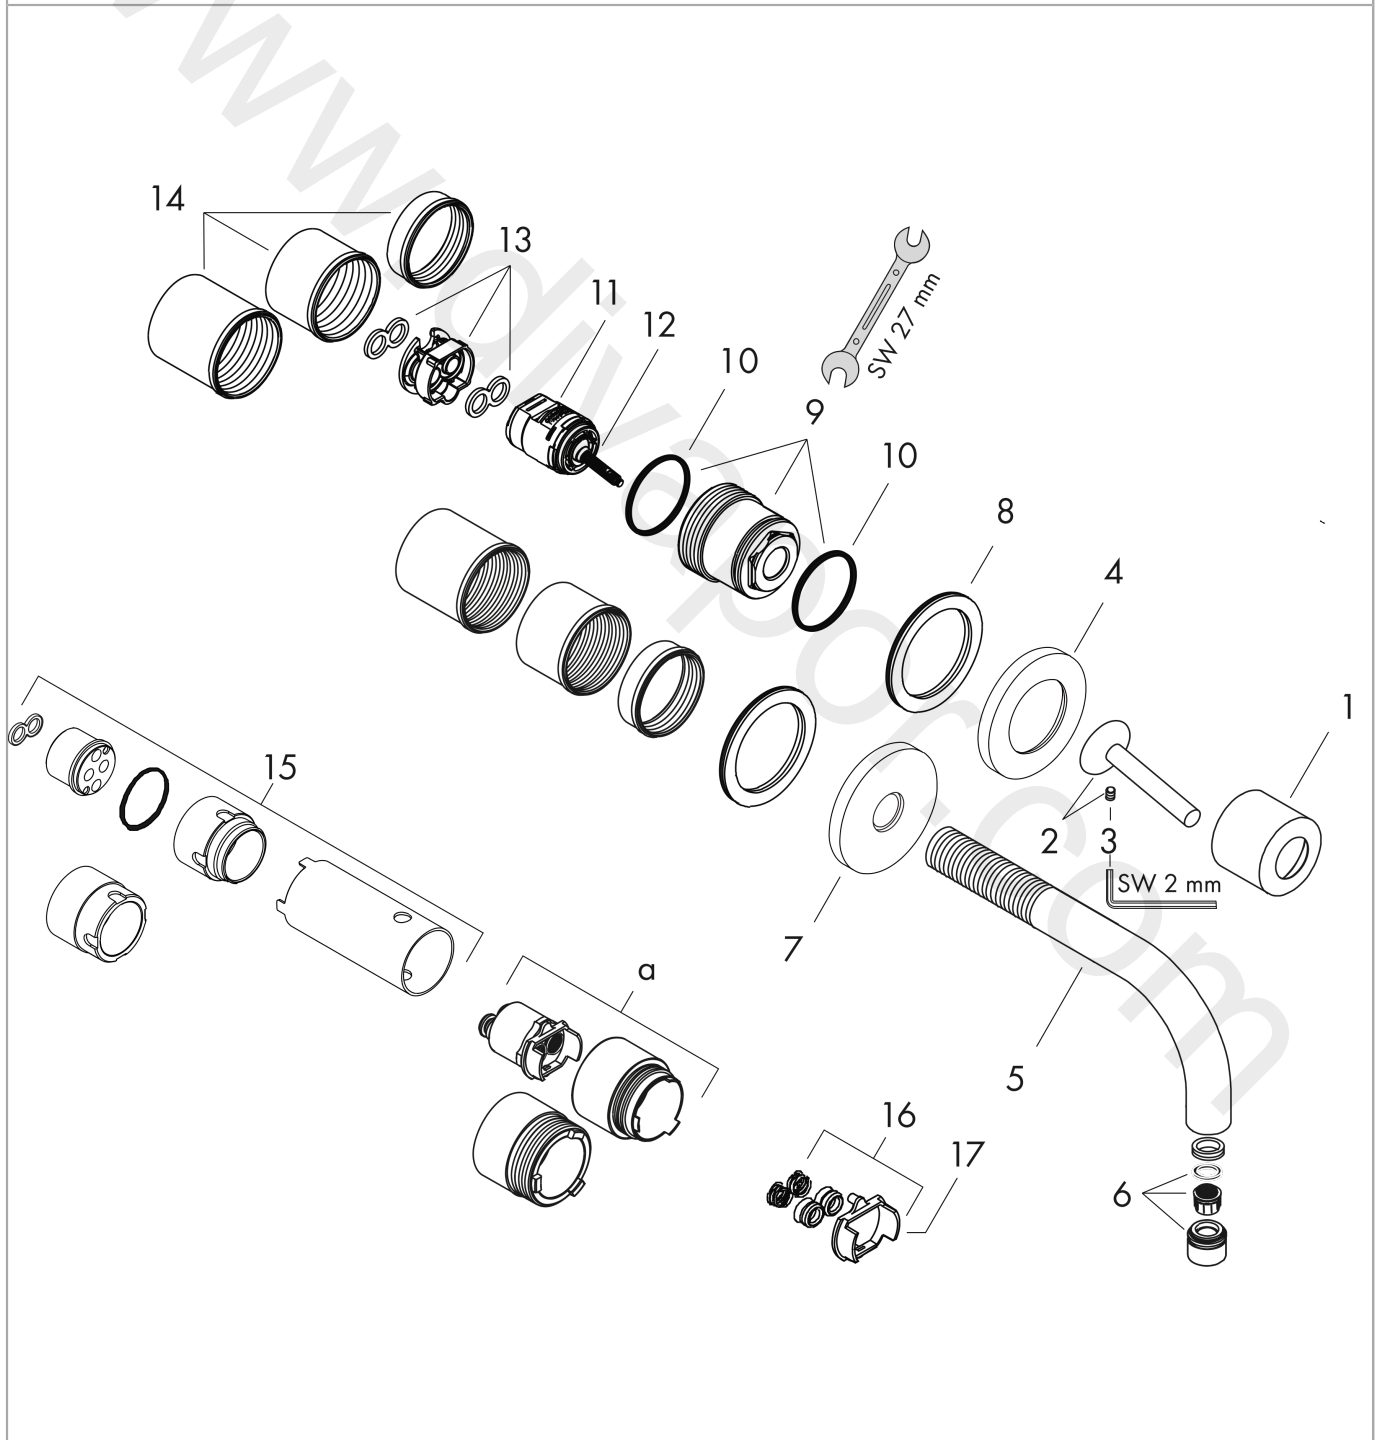

AXOR Uno

Single lever basin mixer for concealed installation wall-mounted with spout 165 mm and escutcheons

Finish: **Brushed Gold Optic** Article Number: **38113250**

product features

- consists of: single lever basin mixer for concealed installation wall-mounted, waste set
- projection: 165 mm
- spray type: normal spray
- maximum flow rate at 3 bar: 5 l/min
- ceramic cartridge
- suitable for continuous flow water heaters
- non-closing waste set
- connection type: basic set
- connection dimension: DN15
- handle can be positioned on the right or left, depending on the basic set installation
- WRAS 1906108

Installation examples

AXOR Uno

Single lever basin mixer for concealed installation wall-mounted with spout 165 mm and escutcheons

Finish: **Brushed Gold Optic** Article Number: **38113250**

Exploded Drawing

Year of production: >11/16

AXOR Uno

Single lever basin mixer for concealed installation wall-mounted with spout 165 mm and escutcheons

Finish: **Brushed Gold Optic** Article Number: **38113250**

Spare part list

Year of production: >11/16

Pos.		Article Number	Price	PU
1	flange	96908250	£ 64,00	1
2	handle	10092250	£ 118,00	1
3	escutcheon for handle	96909250	£ 118,00	1
4	spout 160 mm	97369250	£ 260,00	1
5	aerator M18x1 (5 l/min)	95387000	£ 43,00	1
6	escutcheon for spout	96910250	£ 118,00	1
7	washer	97600000	£ 13,30	1
8	nut	95645000	£ 43,00	1
9	O-ring 34x2	98383000	£ 6,10	1
10	cartridge, assy	96783000	£ 96,00	1
11	O-ring 21,95x1,78	95169000	£ 3,30	1
12	adapter for cartridge	95644000	£ 16,10	1
13	fixing set	97971000	£ 43,00	1
14	extension set 25 mm for 13622180	31971000	£ 169,00	1
15	conversion kit	95643000	£ 43,00	1
16	adapter for cartridge	97280000	£ 6,10	1
17	hollow set screw M4x6	97767000	£ 3,30	1
a	extension set for 38111180	38982000	£ 173,00	1
b	waste	50001250	£ 106,56	1
c	base body	13622180	£ 355,00	1
d	adapter for exchanged connections	93561000	£ 275,00	1
e	service tool for disassembling the handle	92124000	£ 137,00	1