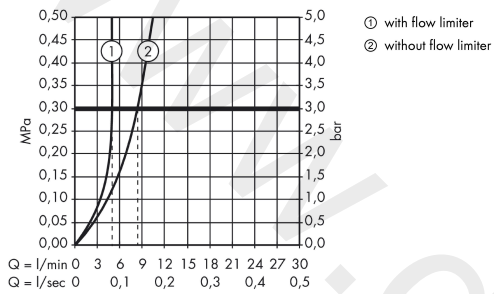

AXOR Uno

Single lever basin mixer for concealed installation wall-mounted with spout 165 mm and escutcheons

Finish: **Brushed Gold Optic** Article Number: **38113250**

Flowchart