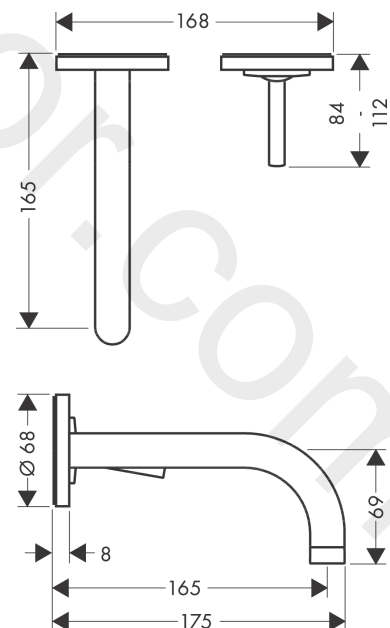

AXOR Uno

Single lever basin mixer for concealed installation wall-mounted with spout 165 mm and escutcheons

Finish: **Brushed Gold Optic** Article Number: **38113250**

product features

- consists of: single lever basin mixer for concealed installation wall-mounted, waste set
- projection: 165 mm
- spray type: normal spray
- maximum flow rate at 3 bar: 5 l/min
- ceramic cartridge
- suitable for continuous flow water heaters
- non-closing waste set
- connection type: basic set
- connection dimension: DN15
- handle can be positioned on the right or left, depending on the basic set installation
- WRAS 1906108

Article Details

Price excl. VAT

612,50 £

Technology

Product image

Scale drawing

AXOR Uno

Single lever basin mixer for concealed installation wall-mounted with spout 165 mm and escutcheons

Finish: **Brushed Gold Optic** Article Number: **38113250**

Flowchart

AXOR Uno

Single lever basin mixer for concealed installation wall-mounted with spout 165 mm and escutcheons

Finish: **Brushed Gold Optic** Article Number: **38113250**

Year of production: >11/16

Pos.		Article Number	Price	PU
1	flange	96908250	£ 64,00	1
2	handle	10092250	£ 118,00	1
3	escutcheon for handle	96909250	£ 118,00	1
4	spout 160 mm	97369250	£ 260,00	1
5	aerator M18x1 (5 l/min)	95387000	£ 43,00	1
6	escutcheon for spout	96910250	£ 118,00	1
7	washer	97600000	£ 13,30	1
8	nut	95645000	£ 43,00	1
9	O-ring 34x2	98383000	£ 6,10	1
10	cartridge, assy	96783000	£ 96,00	1
11	O-ring 21,95x1,78	95169000	£ 3,30	1
12	adapter for cartridge	95644000	£ 16,10	1
13	fixing set	97971000	£ 43,00	1
14	extension set 25 mm for 13622180	31971000	£ 169,00	1
15	conversion kit	95643000	£ 43,00	1
16	adapter for cartridge	97280000	£ 6,10	1
17	hollow set screw M4x6	97767000	£ 3,30	1
a	extension set for 38111180	38982000	£ 173,00	1
b	waste	50001250	£ 106,56	1
c	base body	13622180	£ 355,00	1
d	adapter for exchanged connections	93561000	£ 275,00	1
e	service tool for disassembling the handle	92124000	£ 137,00	1