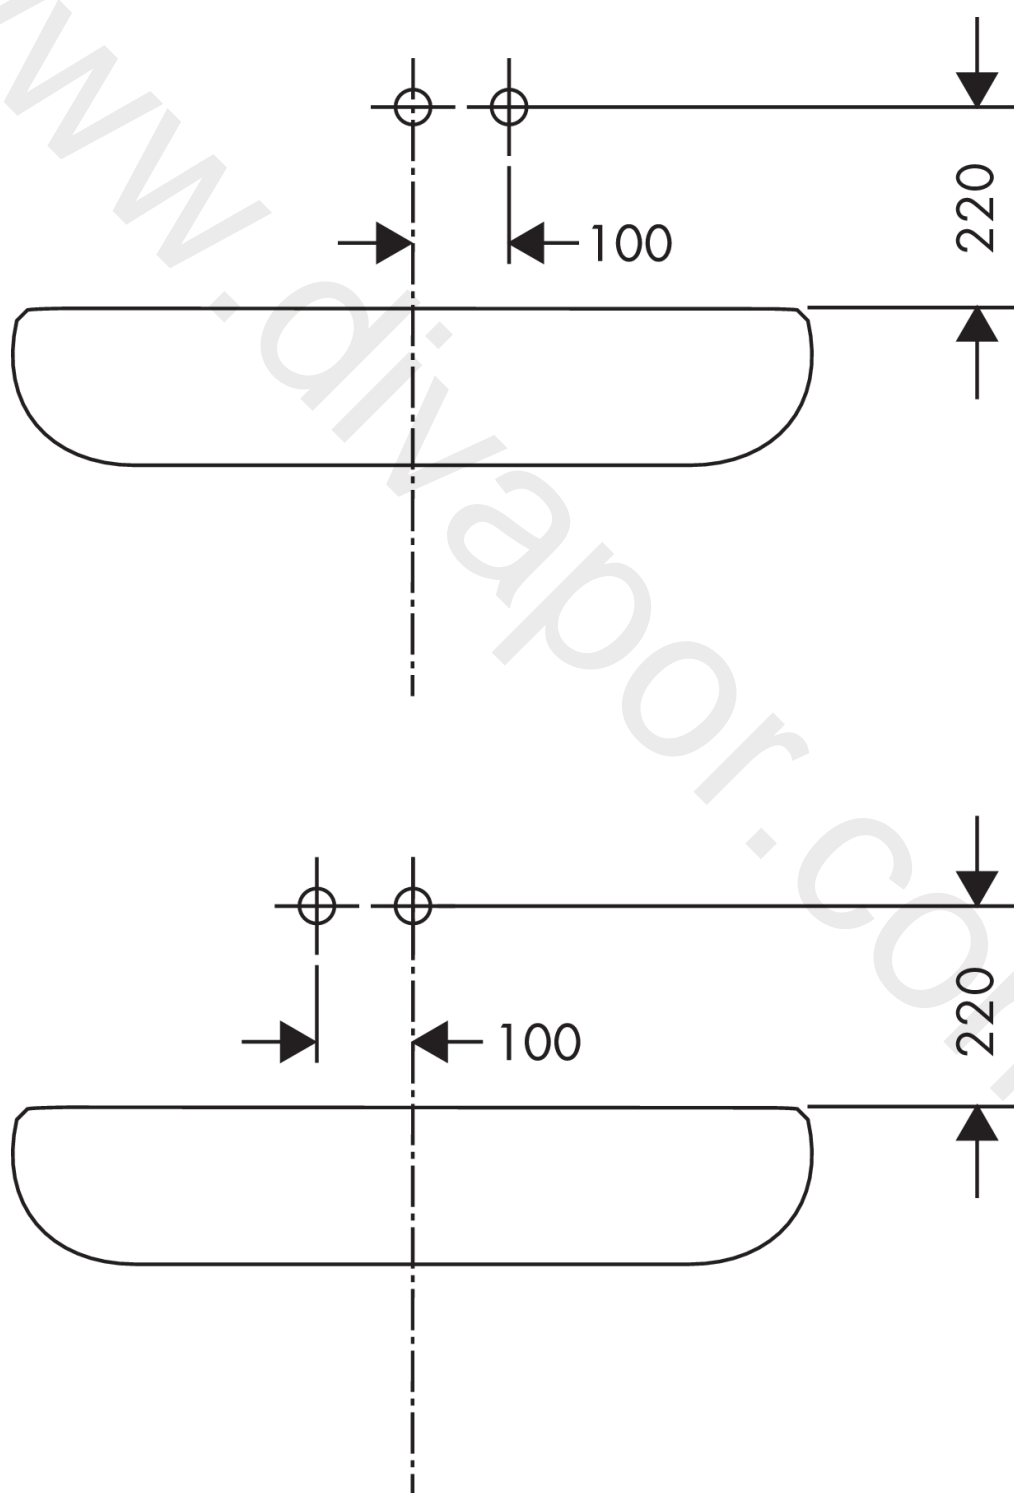

AXOR Uno

Single lever basin mixer for concealed installation wall-mounted with spout 165 mm and escutcheons

Finish: **Brushed Bronze** Article Number: **38113140**

product features

- consists of: single lever basin mixer for concealed installation wall-mounted, waste set
- projection: 165 mm
- spray type: normal spray
- maximum flow rate at 3 bar: 5 l/min
- ceramic cartridge
- suitable for continuous flow water heaters
- non-closing waste set
- connection type: basic set
- connection dimension: DN15
- handle can be positioned on the right or left, depending on the basic set installation
- WRAS 1906108

Finish: **Brushed Bronze** Article Number: **38113140**

Flowchart

AXOR Uno

Single lever basin mixer for concealed installation wall-mounted with spout 165 mm and escutcheons

Finish: **Brushed Bronze** Article Number: **38113140**

Installation examples

AXOR Uno

Single lever basin mixer for concealed installation wall-mounted with spout 165 mm and escutcheons

Finish: **Brushed Bronze** Article Number: **38113140**

Exploded Drawing

Year of production: >11/16

Pos.		Article Number	Price	PU
1	flange	96908140	£ 64,00	1
2	handle	10092140	£ 118,00	1
3	hollow set screw M4x6	97767000	£ 3,30	1
4	escutcheon for handle	96909140	£ 118,50	1
5	spout 160 mm	97369140	£ 260,00	1
6	aerator M18x1 (5 l/min)	95387000	£ 43,00	1
7	escutcheon for spout	96910140	£ 118,00	1
8	washer	97600000	£ 13,30	1
9	nut	95645000	£ 43,00	1
10	O-ring 34x2	98383000	£ 6,10	1
11	cartridge, assy	96783000	£ 96,00	1
12	O-ring 21,95x1,78	95169000	£ 3,30	1
13	adapter for cartridge	95644000	£ 16,10	1
14	fixing set	97971000	£ 43,00	1
15	extension set 25 mm for 13622180	31971000	£ 169,00	1
16	conversion kit	95643000	£ 43,00	1
17	adapter for cartridge	97280000	£ 6,10	1
a	extension set for 38111180	38982000	£ 173,00	1
b	waste	50001140	£ 106,56	1
c	base body	13622180	£ 355,00	1
d	adapter for exchanged connections	93561000	£ 275,00	1
e	service tool for disassembling the handle	92124000	£ 137,00	1