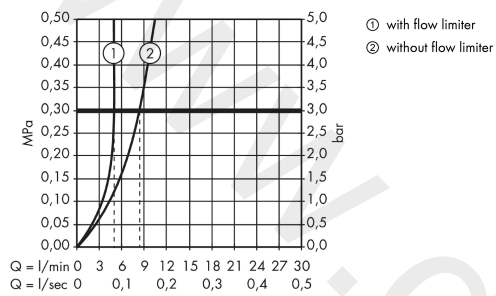

AXOR Uno

Single lever basin mixer for concealed installation wall-mounted with spout 165 mm and escutcheons

Finish: **Brushed Bronze** Article Number: **38113140**

Flowchart