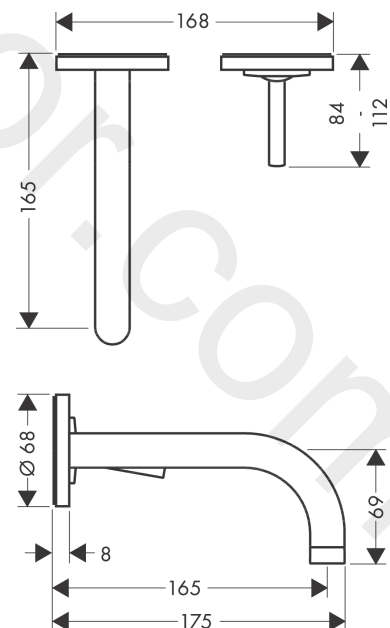

AXOR Uno

Single lever basin mixer for concealed installation wall-mounted with spout 165 mm and escutcheons

Finish: **Brushed Bronze** Article Number: **38113140**

product features

- consists of: single lever basin mixer for concealed installation wall-mounted, waste set
- projection: 165 mm
- spray type: normal spray
- maximum flow rate at 3 bar: 5 l/min
- ceramic cartridge
- suitable for continuous flow water heaters
- non-closing waste set
- connection type: basic set
- connection dimension: DN15
- handle can be positioned on the right or left, depending on the basic set installation
- WRAS 1906108

Article Details

Price excl. VAT

612,50 £

Technology

Product image

Scale drawing

AXOR Uno

Single lever basin mixer for concealed installation wall-mounted with spout 165 mm and escutcheons

Finish: **Brushed Bronze** Article Number: **38113140**

Flowchart

AXOR Uno

Single lever basin mixer for concealed installation wall-mounted with spout 165 mm and escutcheons

Finish: **Brushed Bronze** Article Number: **38113140**

Pos.		Article Number	Price	PU
1	flange	96908140	£ 64,00	1
2	handle	10092140	£ 118,00	1
3	hollow set screw M4x6	97767000	£ 3,30	1
4	escutcheon for handle	96909140	£ 118,50	1
5	spout 160 mm	97369140	£ 260,00	1
6	aerator M18x1 (5 l/min)	95387000	£ 43,00	1
7	escutcheon for spout	96910140	£ 118,00	1
8	washer	97600000	£ 13,30	1
9	nut	95645000	£ 43,00	1
10	O-ring 34x2	98383000	£ 6,10	1
11	cartridge, assy	96783000	£ 96,00	1
12	O-ring 21,95x1,78	95169000	£ 3,30	1
13	adapter for cartridge	95644000	£ 16,10	1
14	fixing set	97971000	£ 43,00	1
15	extension set 25 mm for 13622180	31971000	£ 169,00	1
16	conversion kit	95643000	£ 43,00	1
17	adapter for cartridge	97280000	£ 6,10	1
a	extension set for 38111180	38982000	£ 173,00	1
b	waste	50001140	£ 106,56	1
c	base body	13622180	£ 355,00	1
d	adapter for exchanged connections	93561000	£ 275,00	1
e	service tool for disassembling the handle	92124000	£ 137,00	1