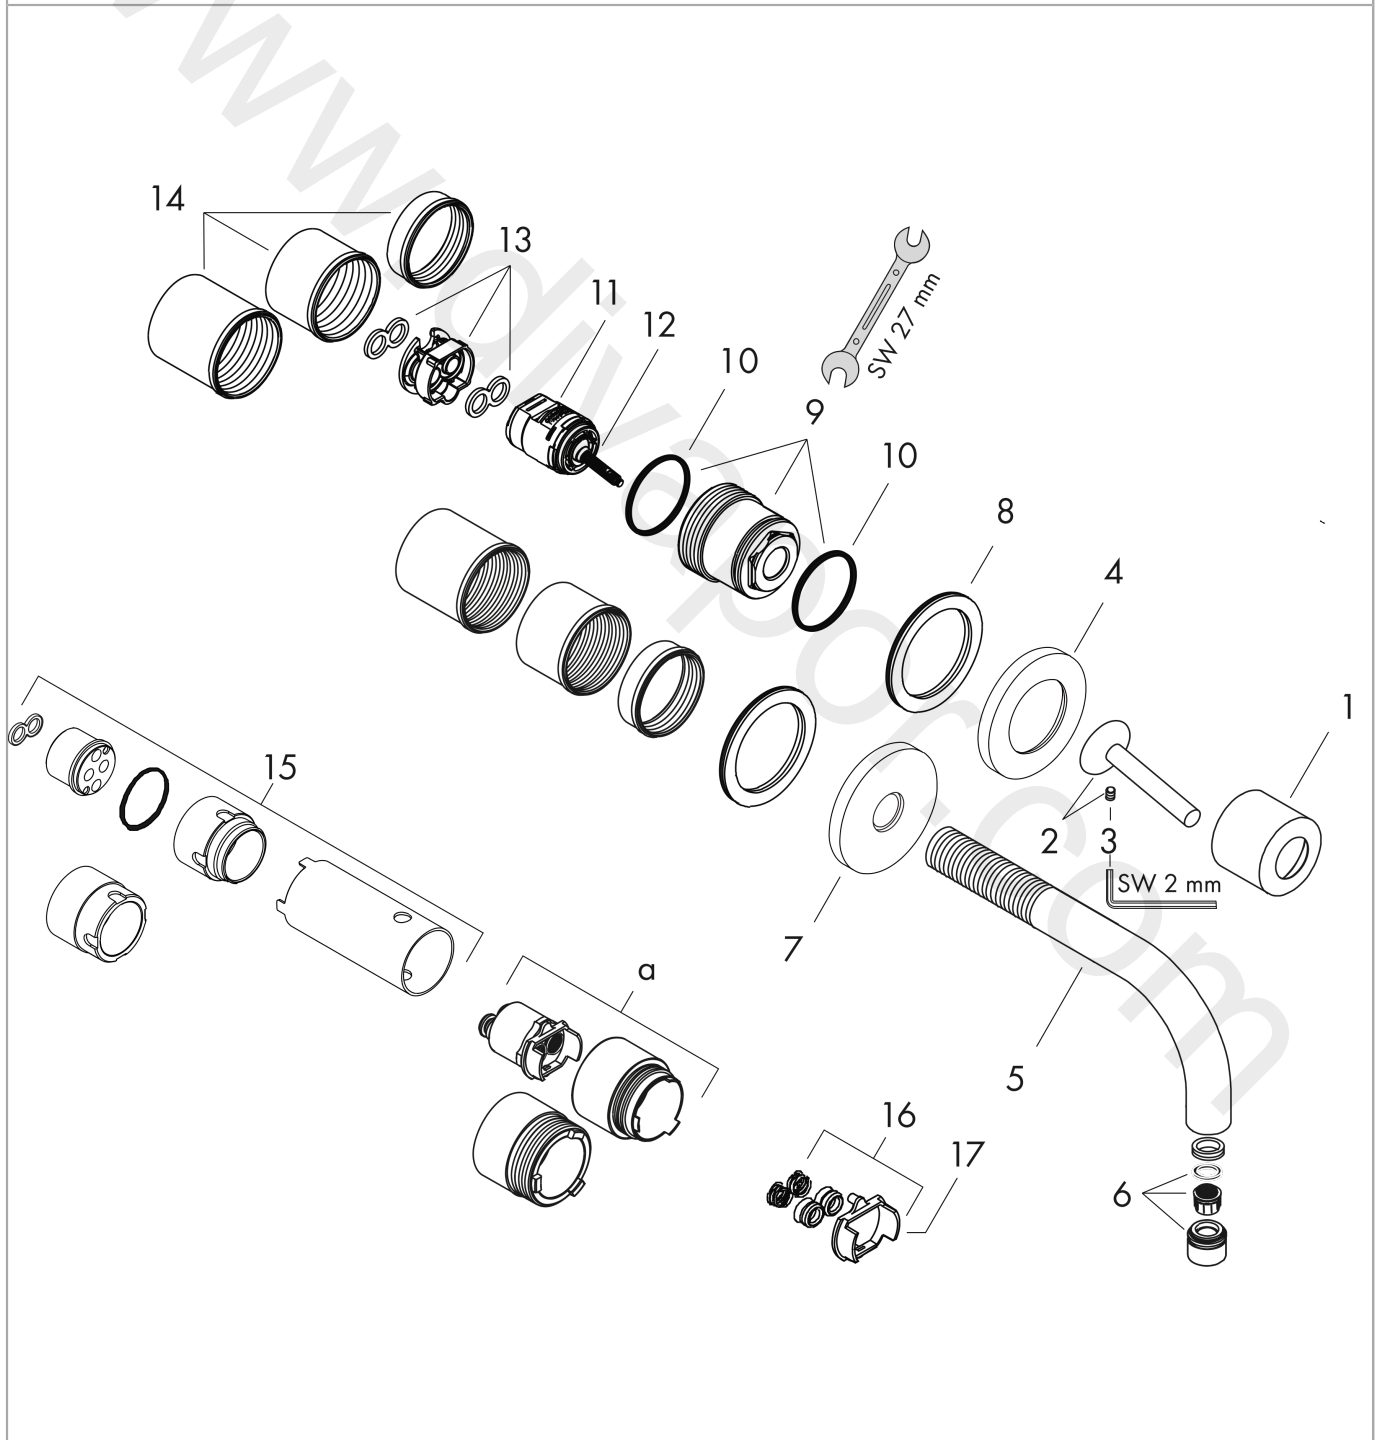

AXOR Uno

Single lever basin mixer for concealed installation wall-mounted with spout 165 mm and escutcheons

Finish: **Brushed Bronze** Article Number: **38113140**

product features

- consists of: single lever basin mixer for concealed installation wall-mounted, waste set
- projection: 165 mm
- spray type: normal spray
- maximum flow rate at 3 bar: 5 l/min
- ceramic cartridge
- suitable for continuous flow water heaters
- non-closing waste set
- connection type: basic set
- connection dimension: DN15
- handle can be positioned on the right or left, depending on the basic set installation
- WRAS 1906108

Installation examples

AXOR Uno

Single lever basin mixer for concealed installation wall-mounted with spout 165 mm and escutcheons

Finish: **Brushed Bronze** Article Number: **38113140**

Exploded Drawing

Year of production: >11/16

AXOR Uno

Single lever basin mixer for concealed installation wall-mounted with spout 165 mm and escutcheons

Finish: **Brushed Bronze** Article Number: **38113140**

Spare part list

Year of production: >11/16

Pos.		Article Number	Price	PU
1	flange	96908140	£ 64,00	1
2	handle	10092140	£ 118,00	1
3	hollow set screw M4x6	97767000	£ 3,30	1
4	escutcheon for handle	96909140	£ 118,50	1
5	spout 160 mm	97369140	£ 260,00	1
6	aerator M18x1 (5 l/min)	95387000	£ 43,00	1
7	escutcheon for spout	96910140	£ 118,00	1
8	washer	97600000	£ 13,30	1
9	nut	95645000	£ 43,00	1
10	O-ring 34x2	98383000	£ 6,10	1
11	cartridge, assy	96783000	£ 96,00	1
12	O-ring 21,95x1,78	95169000	£ 3,30	1
13	adapter for cartridge	95644000	£ 16,10	1
14	fixing set	97971000	£ 43,00	1
15	extension set 25 mm for 13622180	31971000	£ 169,00	1
16	conversion kit	95643000	£ 43,00	1
17	adapter for cartridge	97280000	£ 6,10	1
a	extension set for 38111180	38982000	£ 173,00	1
b	waste	50001140	£ 106,56	1
c	base body	13622180	£ 355,00	1
d	adapter for exchanged connections	93561000	£ 275,00	1
e	service tool for disassembling the handle	92124000	£ 137,00	1