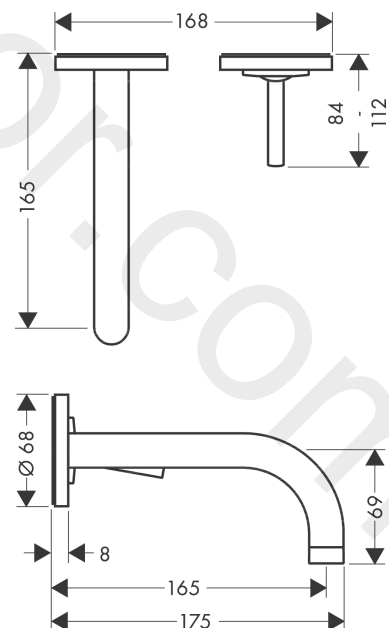

Scale drawing