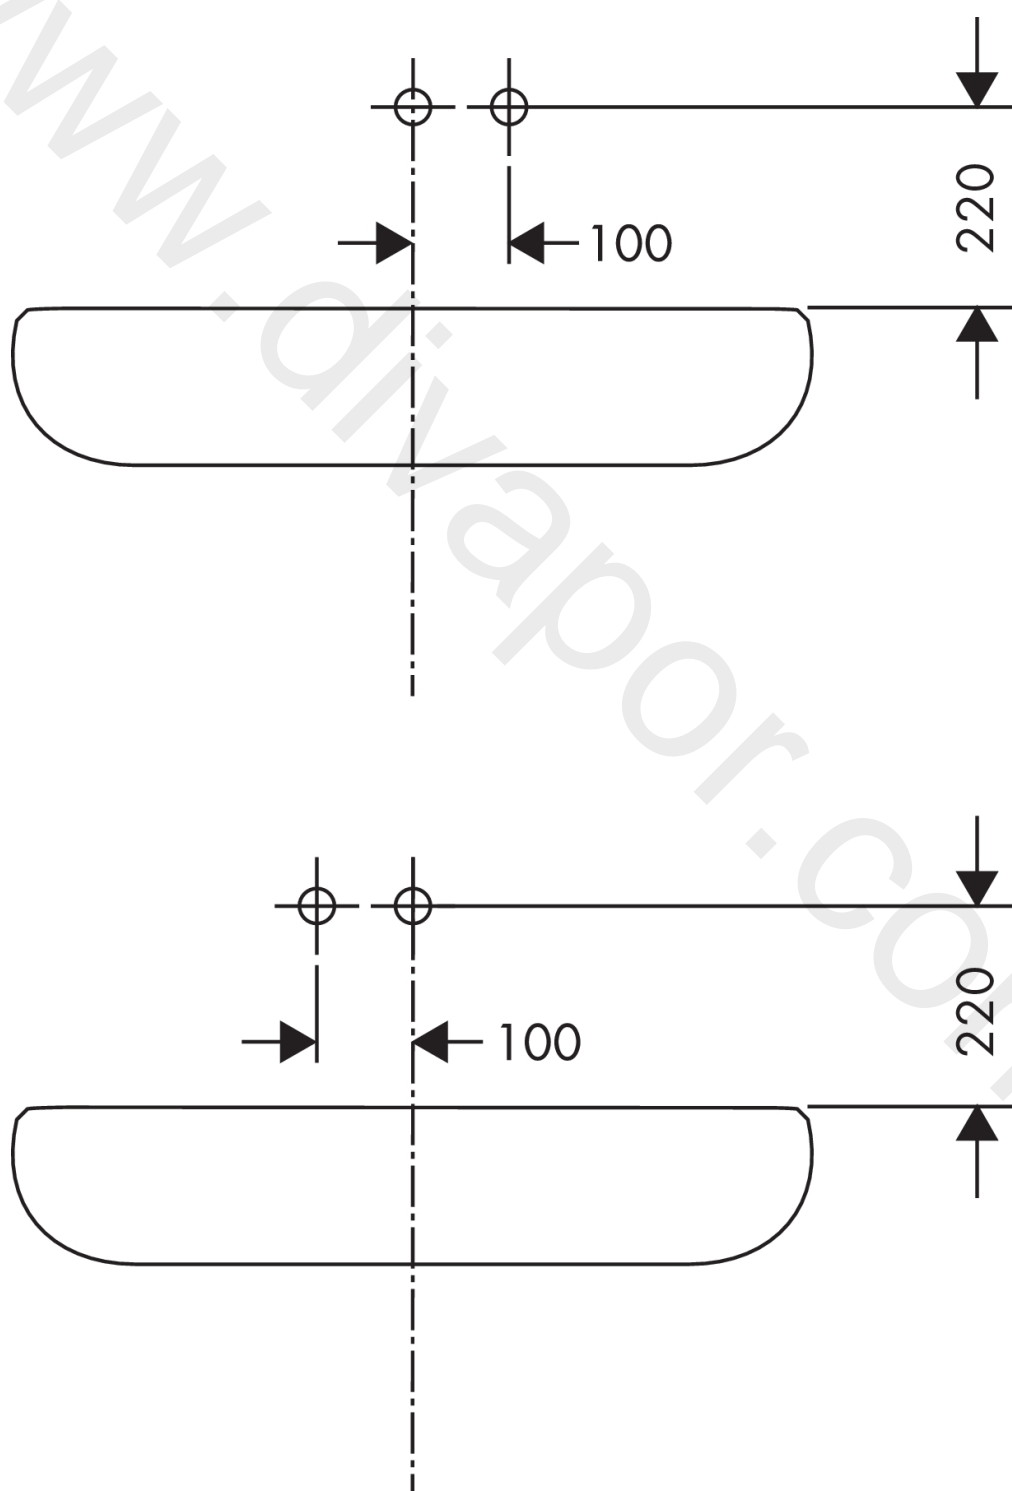

AXOR Uno

Single lever basin mixer for concealed installation wall-mounted with spout 165 mm and escutcheons

Finish: **Polished Chrome** Article Number: **38113020**

product features

- consists of: single lever basin mixer for concealed installation wall-mounted, waste set
- projection: 165 mm
- spray type: normal spray
- maximum flow rate at 3 bar: 5 l/min
- ceramic cartridge
- suitable for continuous flow water heaters
- non-closing waste set
- connection type: basic set
- connection dimension: DN15
- handle can be positioned on the right or left, depending on the basic set installation
- WRAS 1906108

Finish: **Polished Chrome** Article Number: **38113020**

Flowchart

AXOR Uno

Single lever basin mixer for concealed installation wall-mounted with spout 165 mm and escutcheons

Finish: **Polished Chrome** Article Number: **38113020**

Installation examples

AXOR Uno

Single lever basin mixer for concealed installation wall-mounted with spout 165 mm and escutcheons

Finish: Polished Chrome Article Number: 38113020

Exploded Drawing

Year of production: >11/16

Pos.		Article Number	Price	PU
1	flange	96908020	£ 64,50	1
2	handle	10092020	£ 118,50	1
3	escutcheon for handle	96909020	£ 118,50	1
4	spout 160 mm	97369020	£ 259,50	1
5	aerator M18x1 (5 l/min)	95387000	£ 43,00	1
6	escutcheon for spout	96910020	£ 118,50	1
7	washer	97600000	£ 13,30	1
8	nut	95645000	£ 43,00	1
9	O-ring 34x2	98383000	£ 6,10	1
10	cartridge, assy	96783000	£ 96,00	1
11	O-ring 21,95x1,78	95169000	£ 3,30	1
12	adapter for cartridge	95644000	£ 16,10	1
13	fixing set	97971000	£ 43,00	1
14	extension set 25 mm for 13622180	31971000	£ 169,00	1
15	conversion kit	95643000	£ 43,00	1
16	adapter for cartridge	97280000	£ 6,10	1
17	hollow set screw M4x6	97767000	£ 3,30	1
a	extension set for 38111180	38982000	£ 173,00	1
b	waste	50001020	£ 106,56	1
c	base body	13622180	£ 355,00	1
d	adapter for exchanged connections	93561000	£ 275,00	1
e	service tool for disassembling the handle	92124000	£ 137,00	1