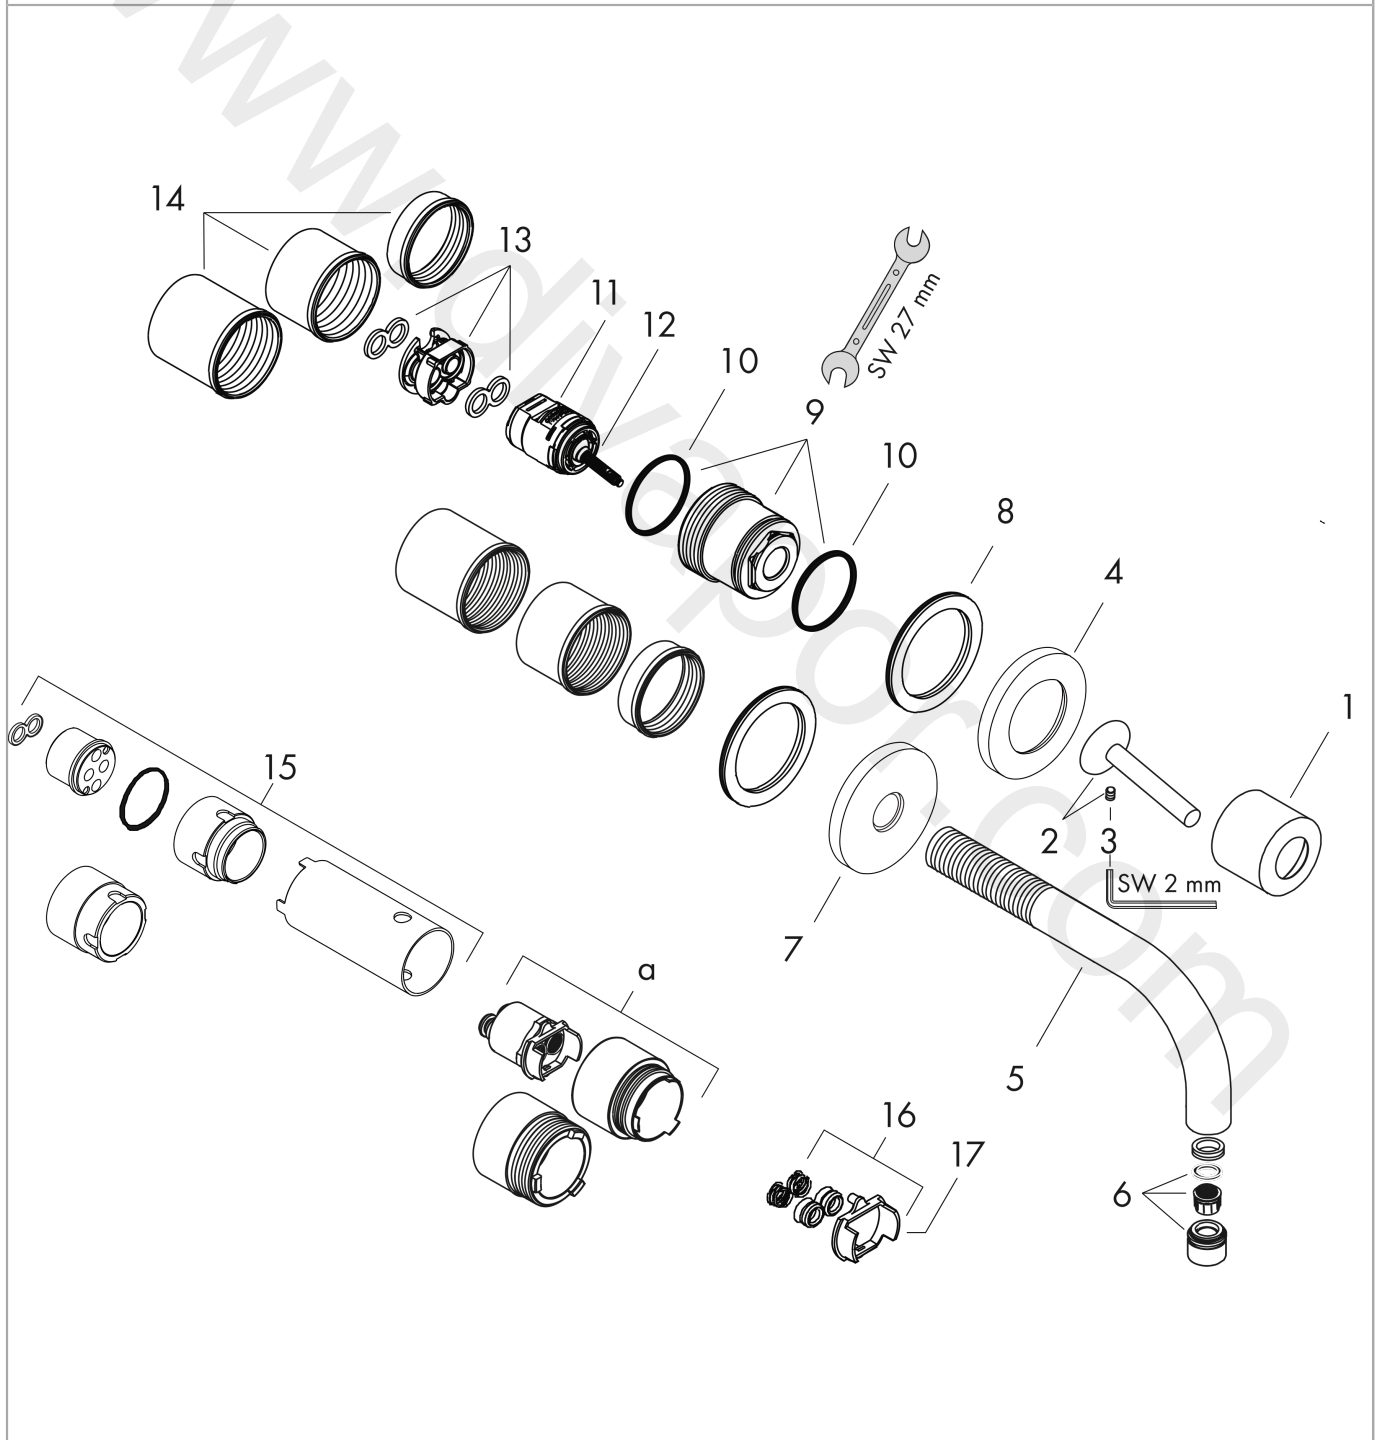

AXOR Uno

Single lever basin mixer for concealed installation wall-mounted with spout 165 mm and escutcheons

Finish: **Polished Chrome** Article Number: **38113020**

product features

- consists of: single lever basin mixer for concealed installation wall-mounted, waste set
- projection: 165 mm
- spray type: normal spray
- maximum flow rate at 3 bar: 5 l/min
- ceramic cartridge
- suitable for continuous flow water heaters
- non-closing waste set
- connection type: basic set
- connection dimension: DN15
- handle can be positioned on the right or left, depending on the basic set installation
- WRAS 1906108

Installation examples

AXOR Uno

Single lever basin mixer for concealed installation wall-mounted with spout 165 mm and escutcheons

Finish: Polished Chrome Article Number: 38113020

Exploded Drawing

Year of production: >11/16

AXOR Uno

Single lever basin mixer for concealed installation wall-mounted with spout 165 mm and escutcheons

Finish: **Polished Chrome** Article Number: **38113020**

Spare part list

Year of production: >11/16

Pos.		Article Number	Price	PU
1	flange	96908020	£ 64,50	1
2	handle	10092020	£ 118,50	1
3	escutcheon for handle	96909020	£ 118,50	1
4	spout 160 mm	97369020	£ 259,50	1
5	aerator M18x1 (5 l/min)	95387000	£ 43,00	1
6	escutcheon for spout	96910020	£ 118,50	1
7	washer	97600000	£ 13,30	1
8	nut	95645000	£ 43,00	1
9	O-ring 34x2	98383000	£ 6,10	1
10	cartridge, assy	96783000	£ 96,00	1
11	O-ring 21,95x1,78	95169000	£ 3,30	1
12	adapter for cartridge	95644000	£ 16,10	1
13	fixing set	97971000	£ 43,00	1
14	extension set 25 mm for 13622180	31971000	£ 169,00	1
15	conversion kit	95643000	£ 43,00	1
16	adapter for cartridge	97280000	£ 6,10	1
17	hollow set screw M4x6	97767000	£ 3,30	1
a	extension set for 38111180	38982000	£ 173,00	1
b	waste	50001020	£ 106,56	1
c	base body	13622180	£ 355,00	1
d	adapter for exchanged connections	93561000	£ 275,00	1
e	service tool for disassembling the handle	92124000	£ 137,00	1