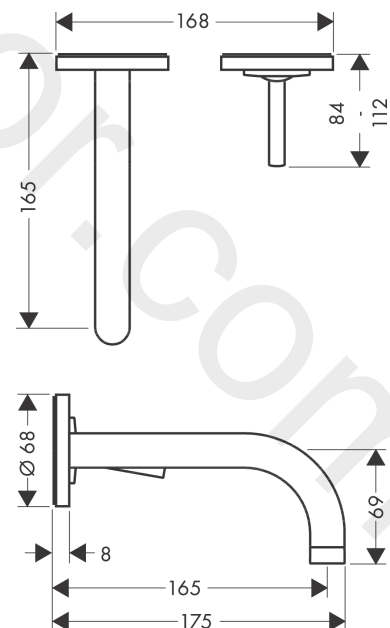

## AXOR Uno

Single lever basin mixer for concealed installation wall-mounted with spout 165 mm and escutcheons

Finish: **Chrome** Article Number: **38113000**

### product features

- consists of: single lever basin mixer for concealed installation wall-mounted, waste set
- projection: 165 mm
- spray type: normal spray
- maximum flow rate at 3 bar: 5 l/min
- ceramic cartridge
- suitable for continuous flow water heaters
- non-closing waste set
- connection type: basic set
- connection dimension: DN15
- handle can be positioned on the right or left, depending on the basic set installation
- WRAS 1906108

### Scale drawing