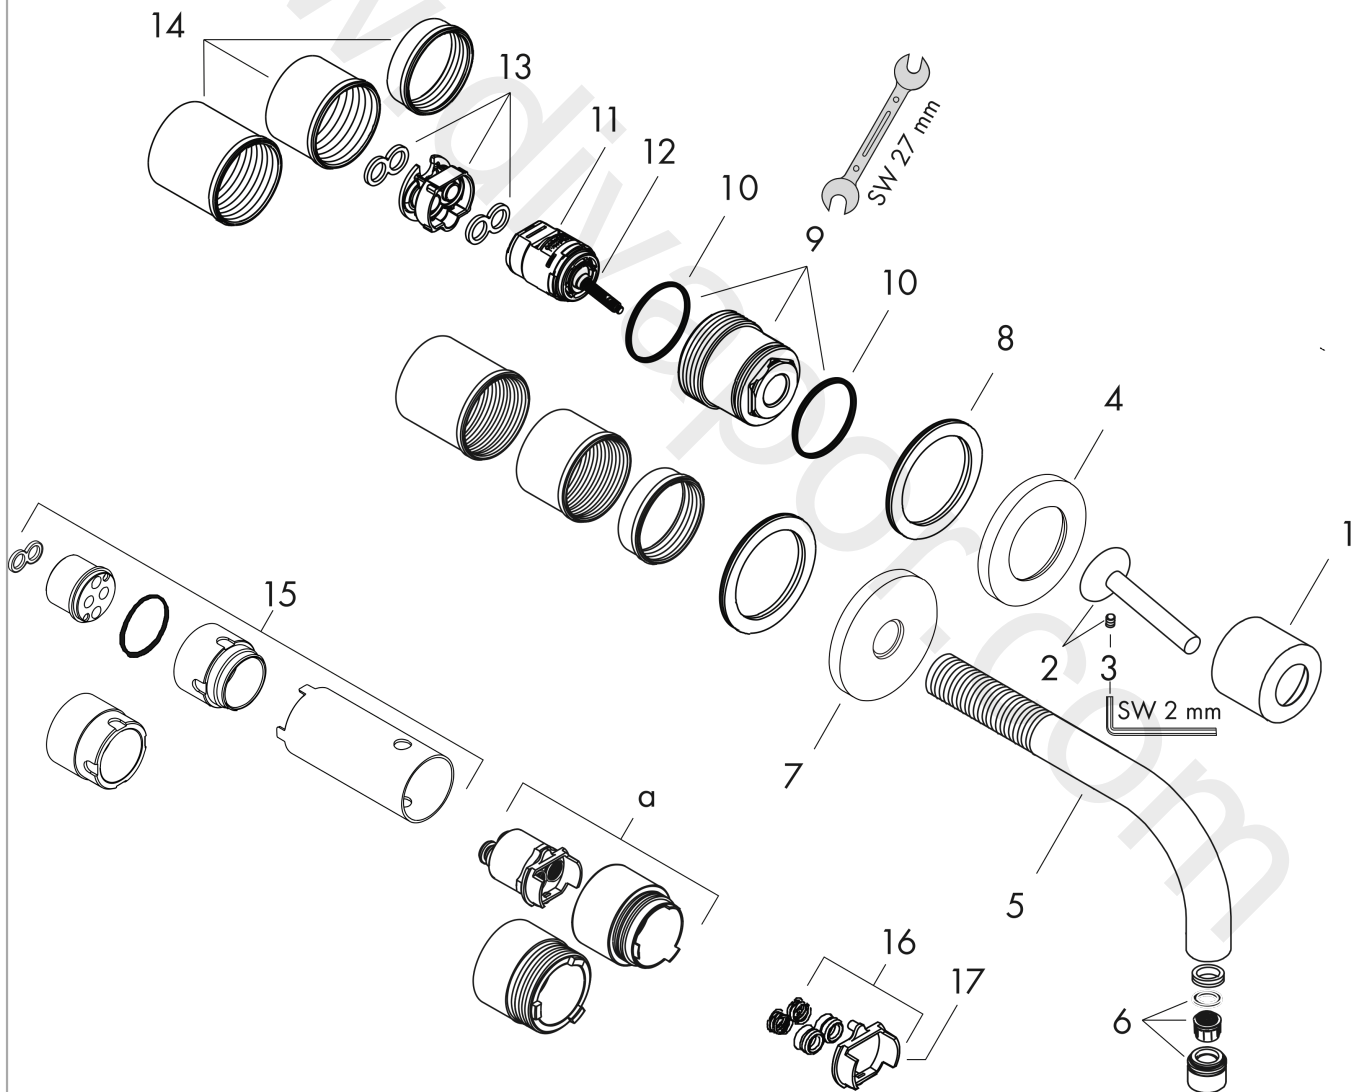

### product features

- consists of: single lever basin mixer for concealed installation wall-mounted, waste set
- projection: 165 mm
- spray type: normal spray
- maximum flow rate at 3 bar: 5 l/min
- ceramic cartridge
- suitable for continuous flow water heaters
- non-closing waste set
- connection type: basic set
- connection dimension: DN15
- handle can be positioned on the right or left, depending on the basic set installation
- WRAS 1906108

## AXOR Uno

Single lever basin mixer for concealed installation wall-mounted with spout 165 mm and escutcheons

Finish: **Chrome** Article Number: **38113000**

### Exploded Drawing

Year of production: >01/10

### Spare part list

Year of production: >01/10

Pos.		Article Number	Price	PU
1	flange	96908000	£ 43,00	1
2	handle	10092000	£ 79,00	1
3	hollow set screw M4x6	97767000	£ 3,30	1
4	escutcheon for handle	96909000	£ 79,00	1
5	spout 160 mm	97369000	£ 173,00	1
6	aerator M18x1 (5 l/min)	95387000	£ 43,00	1
7	escutcheon for spout	96910000	£ 79,00	1
8	washer	97600000	£ 13,30	1
9	nut	95645000	£ 43,00	1
10	O-ring 34x2	98383000	£ 6,10	1
11	cartridge, assy	96783000	£ 96,00	1
12	O-ring 21,95x1,78	95169000	£ 3,30	1
13	adapter for cartridge	95644000	£ 16,10	1
14	fixing set	97971000	£ 43,00	1
15	extension set 25 mm for 13622180	31971000	£ 169,00	1
16	conversion kit	95643000	£ 43,00	1
17	adapter for cartridge	97280000	£ 6,10	1
a	extension set for 38111180	38982000	£ 173,00	1
b	concealed item	38111180	-	1
c	waste	50001000	£ 71,00	1
d	base body	13622180	£ 355,00	1
e	service tool for disassembling the handle	92124000	£ 137,00	1
f	adapter for exchanged connections	93561000	£ 275,00	1