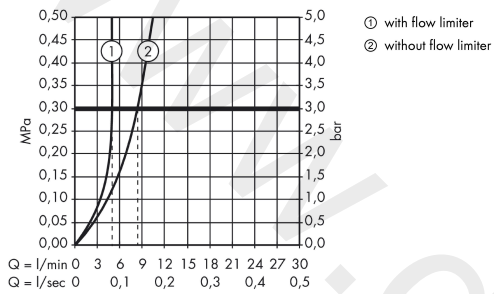

AXOR Uno

Single lever basin mixer for concealed installation wall-mounted with spout 165 mm and plate

Finish: **Chrome** Article Number: **38112000**

Flowchart