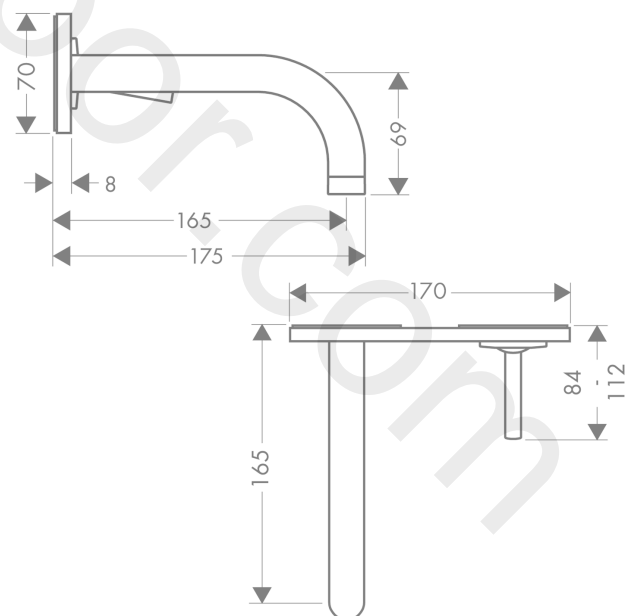

AXOR Uno

Single lever basin mixer for concealed installation wall-mounted with spout 165 mm and plate

Finish: **Chrome** Article Number: **38112000**

product features

- consists of: single lever basin mixer for concealed installation wall-mounted, waste set
- projection: 165 mm
- spray type: normal spray
- maximum flow rate at 3 bar: 5 l/min
- ceramic cartridge
- suitable for continuous flow water heaters
- non-closing waste set
- connection type: basic set
- connection dimension: DN15
- handle can be positioned on the right or left, depending on the basic set installation
- WRAS 1906108

Article Details

Price excl. VAT

608,33 £

Technology

Product image

Scale drawing

AXOR Uno

Single lever basin mixer for concealed installation wall-mounted with spout 165 mm and plate

Finish: **Chrome** Article Number: **38112000**

Flowchart

AXOR Uno
Single lever basin mixer for concealed installation wall-mounted with spout 165 mm and plate
Finish: **Chrome** Article Number: **38112000**

Installation examples

AXOR Uno

Single lever basin mixer for concealed installation wall-mounted with spout 165 mm and plate

Finish: **Chrome** Article Number: **38112000**

Exploded Drawing

Year of production: >01/10