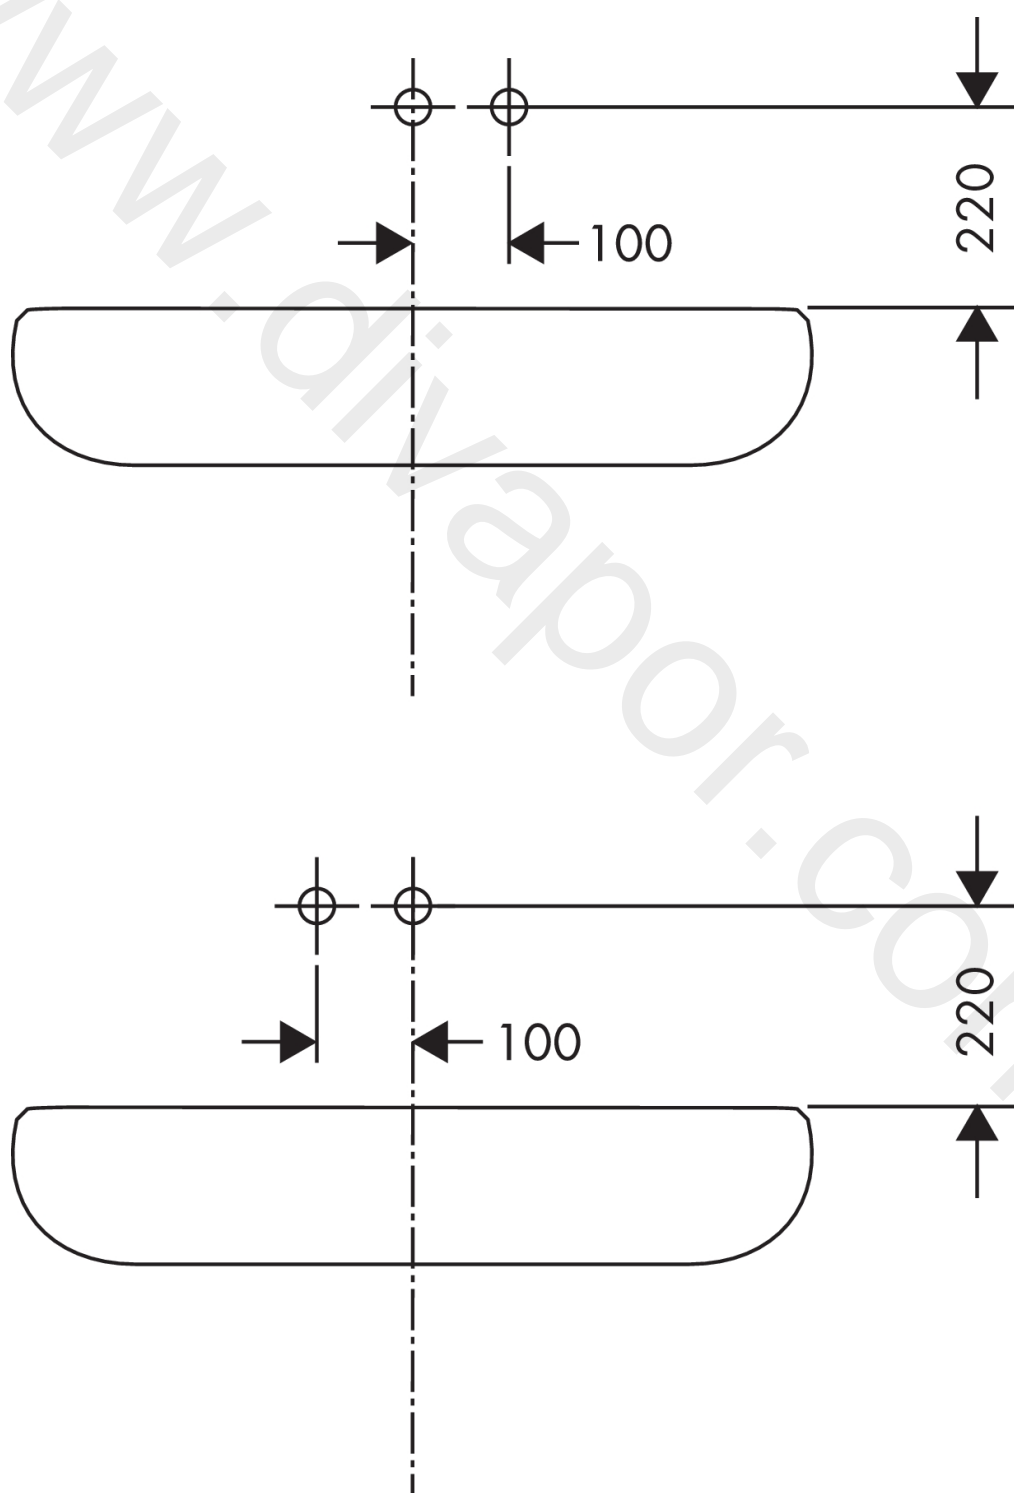

AXOR Uno

Single lever basin mixer for concealed installation wall-mounted with spout 165 mm and plate

Finish: **Chrome** Article Number: **38112000**

product features

- consists of: single lever basin mixer for concealed installation wall-mounted, waste set
- projection: 165 mm
- spray type: normal spray
- maximum flow rate at 3 bar: 5 l/min
- ceramic cartridge
- suitable for continuous flow water heaters
- non-closing waste set
- connection type: basic set
- connection dimension: DN15
- handle can be positioned on the right or left, depending on the basic set installation
- WRAS 1906108

Finish: **Chrome** Article Number: **38112000**

Flowchart

AXOR Uno
Single lever basin mixer for concealed installation wall-mounted with spout 165 mm and plate
Finish: **Chrome** Article Number: **38112000**

Installation examples

AXOR Uno

Single lever basin mixer for concealed installation wall-mounted with spout 165 mm and plate

Finish: **Chrome** Article Number: **38112000**

Exploded Drawing

Year of production: >01/10