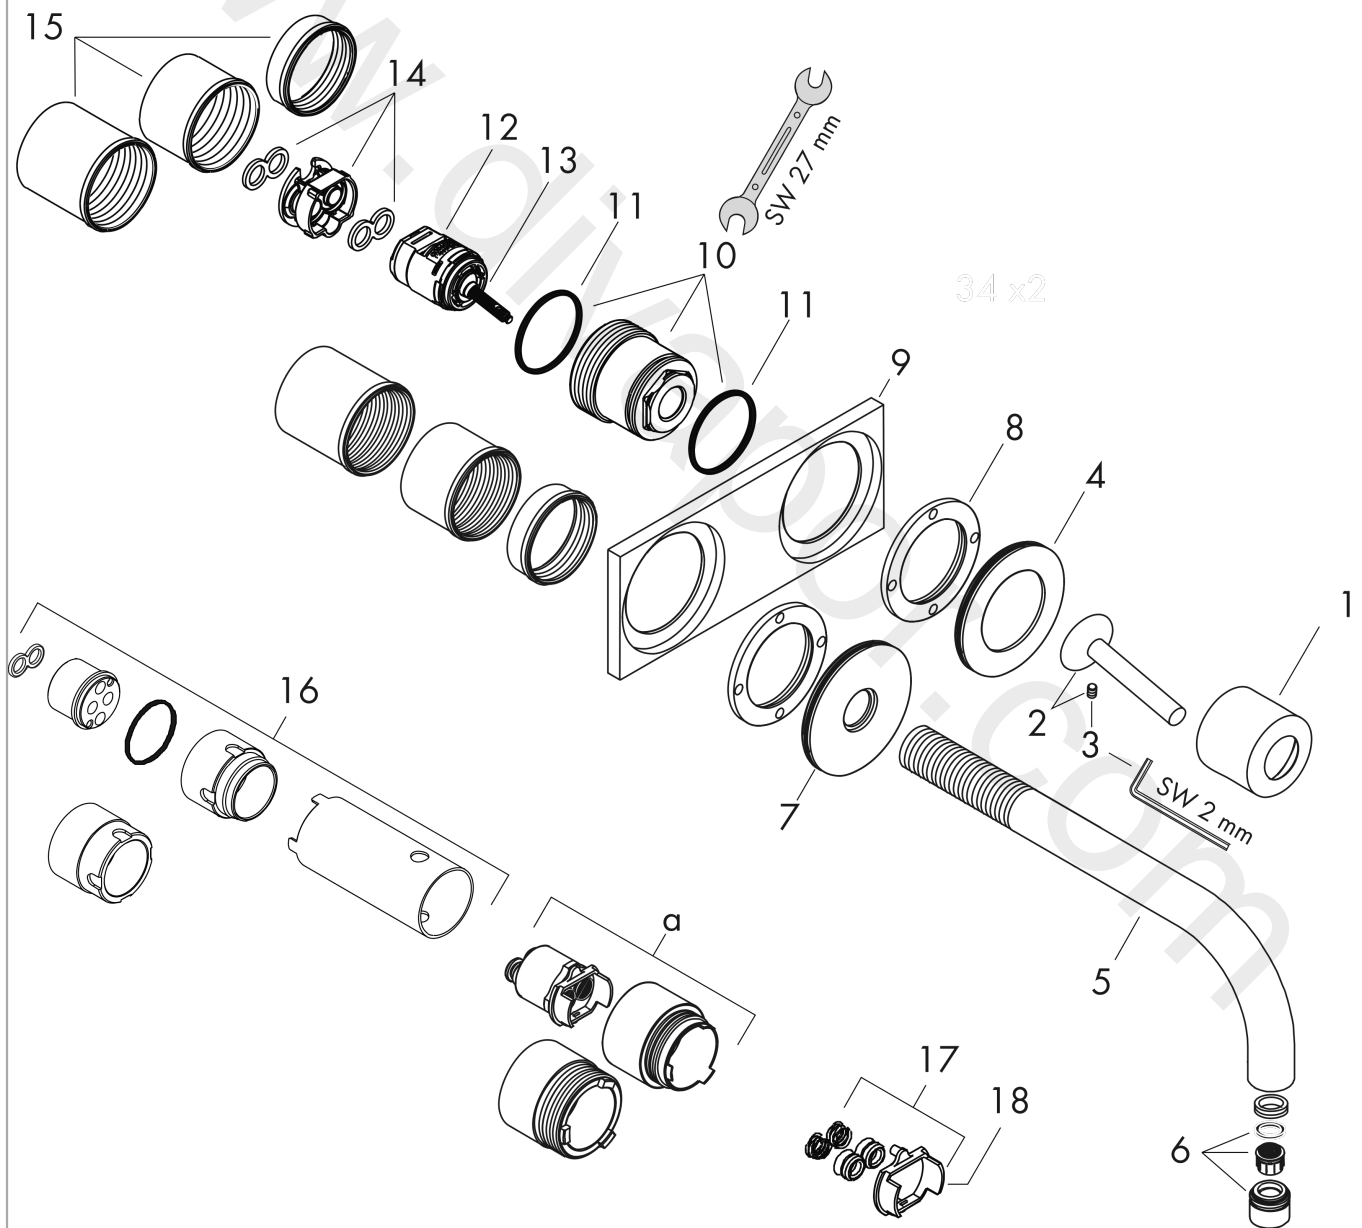

Installation examples

AXOR Uno

Single lever basin mixer for concealed installation wall-mounted with spout 165 mm and plate

Finish: **Chrome** Article Number: **38112000**

Exploded Drawing

Year of production: >01/10

AXOR Uno

Single lever basin mixer for concealed installation wall-mounted with spout 165 mm and plate

Finish: **Chrome** Article Number: **38112000**

Spare part list

Year of production: >01/10

Pos.		Article Number	Price	PU
1	flange	96908000	£ 43,00	1
2	handle	10092000	£ 79,00	1
3	hollow set screw M4x6	97767000	£ 3,30	1
4	escutcheon for handle	96912000	£ 51,00	1
5	spout 160 mm	97369000	£ 173,00	1
6	aerator M18x1 (5 l/min)	95387000	£ 43,00	1
7	escutcheon for spout	96913000	£ 51,00	1
8	nut	97601000	£ 20,50	1
9	escutcheon	96914000	£ 224,00	1
10	nut	95645000	£ 43,00	1
11	O-ring 34x2	98383000	£ 6,10	1
12	cartridge, assy	96339000	£ 79,00	1
13	O-ring 21,95x1,78	95169000	£ 3,30	1
14	adapter for cartridge	95644000	£ 16,10	1
15	fixing set	97971000	£ 43,00	1
16	extension set 25 mm for 13622180	31971000	£ 169,00	1
17	conversion kit	95643000	£ 43,00	1
18	adapter for cartridge	97280000	£ 6,10	1
a	extension set for 38111180	38982000	£ 173,00	1
b	base body	13622180	£ 355,00	1
c	waste	50001000	£ 71,00	1
d	aerator laminar M18x1 (7 l/min)	96911000	£ 43,00	1
e	service tool for disassembling the handle	92124000	£ 137,00	1
f	adapter for exchanged connections	93561000	£ 275,00	1
g	base body	13622180	£ 355,00	1
h	Grease	90920000	£ 16,10	1