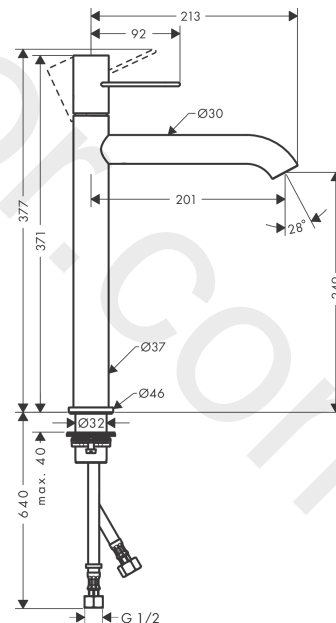

AXOR Uno

Single lever basin mixer 250 with loop handle and waste set 2 ticks

Finish: **Chrome** Article Number: **38055009**

product features

- consists of: single lever basin mixer, waste set
- ComfortZone 250
- projection: 201 mm
- spout height: 249 mm
- handle variant: flat handle
- spray type: normal spray
- maximum flow rate at 3 bar: 3,8 l/min
- ceramic cartridge
- temperature limitation adjustable
- non-closing waste set
- connection type: G ½ connections
- connection dimension: DN15

Technology

Product image

Scale drawing

AXOR Uno
Single lever basin mixer 250 with loop handle and waste set 2 ticks
Finish: **Chrome** Article Number: **38055009**

Flowchart

AXOR Uno
Single lever basin mixer 250 with loop handle and waste set 2 ticks
 Finish: **Chrome** Article Number: **38055009**

Exploded Drawing

Year of production: >04/20

AXOR Uno
Single lever basin mixer 250 with loop handle and waste set 2 ticks
 Finish: **Chrome** Article Number: **38055009**

Spare part list

Year of production: >04/20

Pos.		Article Number	Price	PU
1	handle	92886000	£ 137,00	1
2	screw cover	95181000	£ 3,30	1
3	flange	92625000	£ 35,00	1
4	nut	92689000	£ 25,00	1
5	O-ring 25x1,5	98146000	£ 3,30	1
6	O-ring 27x1,5	92527000	£ 13,30	1
7	cartridge, assy	95973000	£ 79,00	1
8	seal	98865000	£ 35,00	1
9	adapter for cartridge	92628000	£ 20,50	1
10	adapter for cartridge	98866000	£ 35,00	1
11	O-ring 23x2	98398000	£ 3,30	1
12	O-ring 16x2	98133000	£ 3,30	1
13	aerator M24x1 (3,8 l/min)	93804000	£ 25,00	1
14	O-ring 20x1,5	98197000	£ 3,30	1
15	special tool	98987000	£ 9,00	1
16	escutcheon Ø 46 mm	95268000	£ 25,00	1
17	flat seal	98749000	£ 6,10	1
18	fixing set (Ø 32)	13961000	£ 25,00	1
19	lever collar	97548000	£ 3,30	1
20	connection hose 900 mm M8x0,75 G½	97489000	£ 35,00	1
21	O-ring 7x1,5	98422000	£ 3,30	1
a	pop up waste	51301000	£ 87,00	1
b	fixation extension 35 mm	13898000	£ 79,00	1