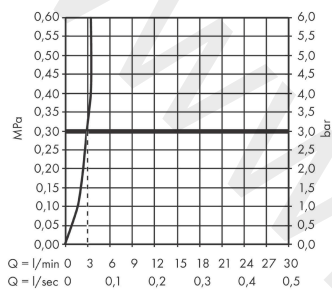

AXOR Uno

Single lever basin mixer 250 with loop handle and waste set 2 ticks

Finish: **Chrome** Article Number: **38055009**

product features

- consists of: single lever basin mixer, waste set
- ComfortZone 250
- projection: 201 mm
- spout height: 249 mm
- handle variant: flat handle
- spray type: normal spray
- maximum flow rate at 3 bar: 3,8 l/min
- ceramic cartridge
- temperature limitation adjustable
- non-closing waste set
- connection type: G ½ connections
- connection dimension: DN15

Technology

Product image

Scale drawing

AXOR Uno
Single lever basin mixer 250 with loop handle and waste set 2 ticks
Finish: **Chrome** Article Number: **38055009**

Flowchart

AXOR Uno
Single lever basin mixer 250 with loop handle and waste set 2 ticks
 Finish: **Chrome** Article Number: **38055009**