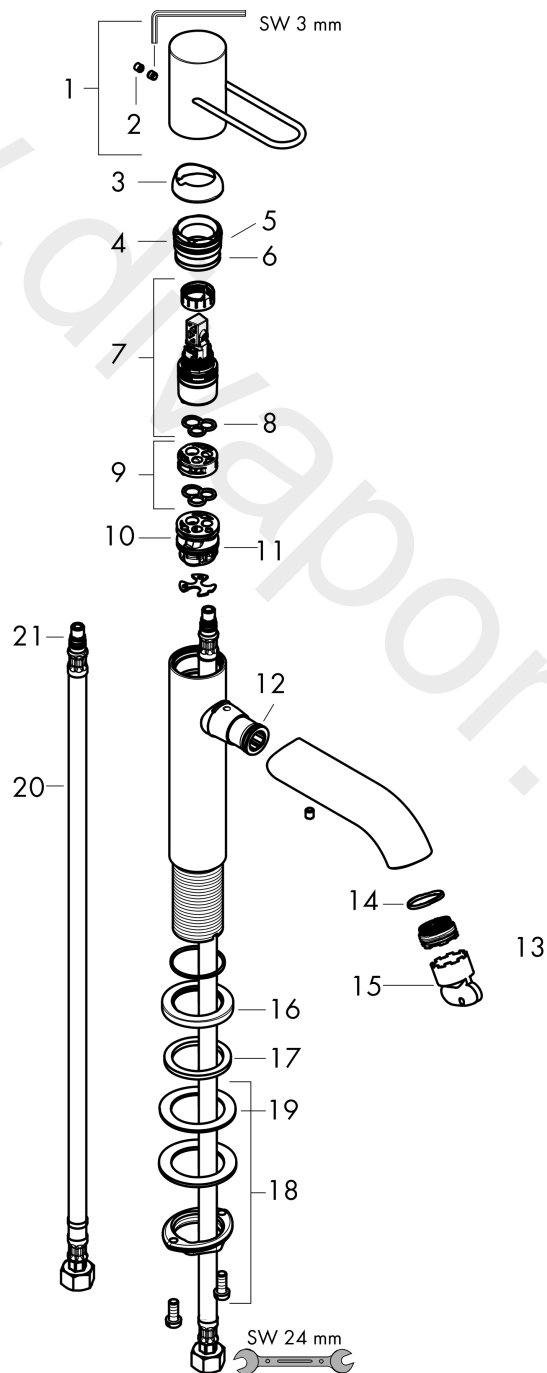

AXOR Uno

Single lever basin mixer 250 with loop handle and waste set 2 ticks

Finish: **Chrome** Article Number: **38055009**

product features

- consists of: single lever basin mixer, waste set
- ComfortZone 250
- projection: 201 mm
- spout height: 249 mm
- handle variant: flat handle
- spray type: normal spray
- maximum flow rate at 3 bar: 3,8 l/min
- ceramic cartridge
- temperature limitation adjustable
- non-closing waste set
- connection type: G ½ connections
- connection dimension: DN15

Technology

Product image

Scale drawing

AXOR Uno
Single lever basin mixer 250 with loop handle and waste set 2 ticks
Finish: **Chrome** Article Number: **38055009**

Flowchart

AXOR Uno
Single lever basin mixer 250 with loop handle and waste set 2 ticks
 Finish: **Chrome** Article Number: **38055009**

Exploded Drawing

Year of production: >04/20

AXOR Uno
Single lever basin mixer 250 with loop handle and waste set 2 ticks
 Finish: **Chrome** Article Number: **38055009**

Spare part list

Year of production: >04/20

Pos.		Article Number	Price	PU
1	handle	92886000	£ 137,00	1
2	screw cover	95181000	£ 3,30	1
3	flange	92625000	£ 35,00	1
4	nut	92689000	£ 25,00	1
5	O-ring 25x1,5	98146000	£ 3,30	1
6	O-ring 27x1,5	92527000	£ 13,30	1
7	cartridge, assy	95973000	£ 79,00	1
8	seal	98865000	£ 35,00	1
9	adapter for cartridge	92628000	£ 20,50	1
10	adapter for cartridge	98866000	£ 35,00	1
11	O-ring 23x2	98398000	£ 3,30	1
12	O-ring 16x2	98133000	£ 3,30	1
13	aerator M24x1 (3,8 l/min)	93804000	£ 25,00	1
14	O-ring 20x1,5	98197000	£ 3,30	1
15	special tool	98987000	£ 9,00	1
16	escutcheon Ø 46 mm	95268000	£ 25,00	1
17	flat seal	98749000	£ 6,10	1
18	fixing set (Ø 32)	13961000	£ 25,00	1
19	lever collar	97548000	£ 3,30	1
20	connection hose 900 mm M8x0,75 G½	97489000	£ 35,00	1
21	O-ring 7x1,5	98422000	£ 3,30	1
a	pop up waste	51301000	£ 87,00	1
b	fixation extension 35 mm	13898000	£ 79,00	1