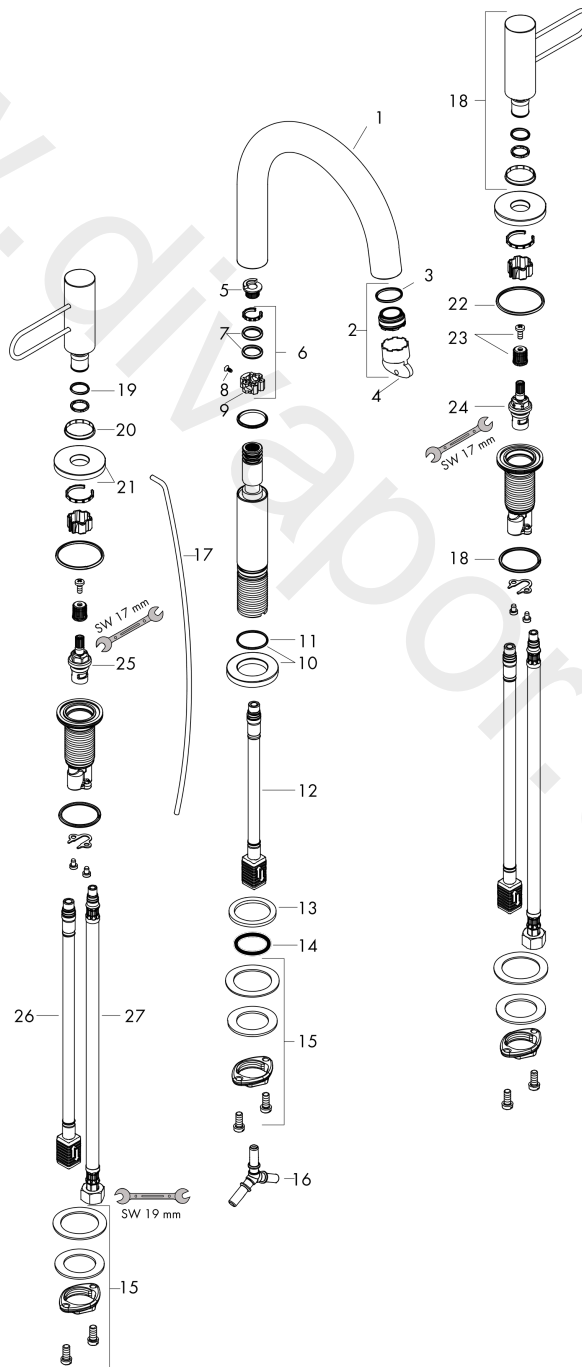

AXOR Uno
3-hole basin mixer 160 with loop handles and pop-up waste set
 Finish: **Brushed Nickel** Article Number: **38054820**

product features

- consists of: 3-hole basin mixer, waste set
- ComfortZone 160
- projection: 173 mm
- spout height: 157 mm
- handle variant: flat handle
- swivel range 110°
- spray type: normal spray
- maximum flow rate at 3 bar: 5 l/min
- ceramic valves hot/cold 90°
- suitable for continuous flow water heaters
- pop-up waste set G 1¼
- connection type: G ¾ connections
- connection dimension: DN15
- EU taxonomy: max. 6 l/min - Substantial Contribution (SC)
- WRAS 1811003
- WRAS 1811003
- WRAS 1811003 - Approval letter

Exploded Drawing

Year of production: >04/17

AXOR Uno
3-hole basin mixer 160 with loop handles and pop-up waste set
 Finish: **Brushed Nickel** Article Number: **38054820**

Spare part list

Year of production: >04/17

Pos.		Article Number	Price	PU
1	spout cpl.	93149820	£ 275,00	1
2	aerator M24x1 (5 l/min)	92895000	£ 35,00	1
3	O-ring 20x1,5	98197000	£ 3,30	1
4	special tool	95290000	£ 9,00	1
5	set of locating rings (110° / 150°)	98486000	£ 16,10	1
6	sealing set	92646000	£ 20,50	1
7	O-Ring 14x2,5	98189000	£ 3,30	1
8	screw	97662000	£ 9,00	1
9	axialring	97558000	£ 3,30	1
10	escutcheon for spout	92957820	-	1
11	O-ring 25x1,5	98146000	£ 3,30	1
12	connection hose 200 mm M10x1	92913000	£ 51,00	1
13	flat seal	98749000	£ 6,10	1
14	O-ring 26x4	92191000	-	1
15	fixing set (Ø 28)	92909000	£ 43,00	1
16	hose connection angel	92905000	£ 43,00	1
17	pull rod	97158820	£ 43,00	1
18	handle	92958820	-	1
19	O-Ring 14x1,5	98201000	£ 3,30	1
20	set of color-rings cold / hot water	96319000	£ 9,00	1
21	escutcheon for handle	92956820	-	1
22	O-ring 33x2,5	92907000	£ 3,30	1
23	handle fixing set	98932000	£ 16,10	1
24	shut off unit right closing	98817000	£ 35,00	1
25	shut off unit left closing	95366000	£ 43,00	1
26	connection hose 450 mm M8x0,75 G3/8	97206000	£ 35,00	1
27	connection hose 400 mm M10x1	92914000	£ 64,00	1
a	pop up waste	94139820	£ 173,00	1