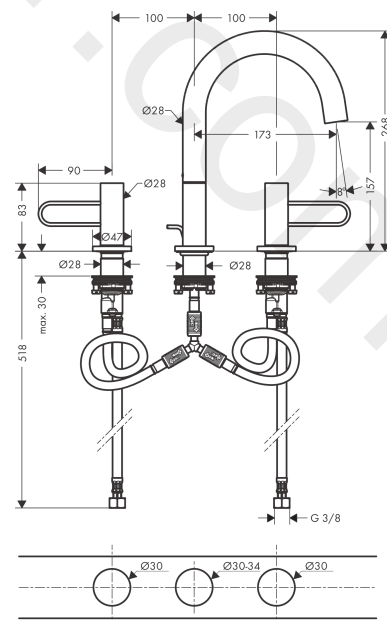

Scale drawing