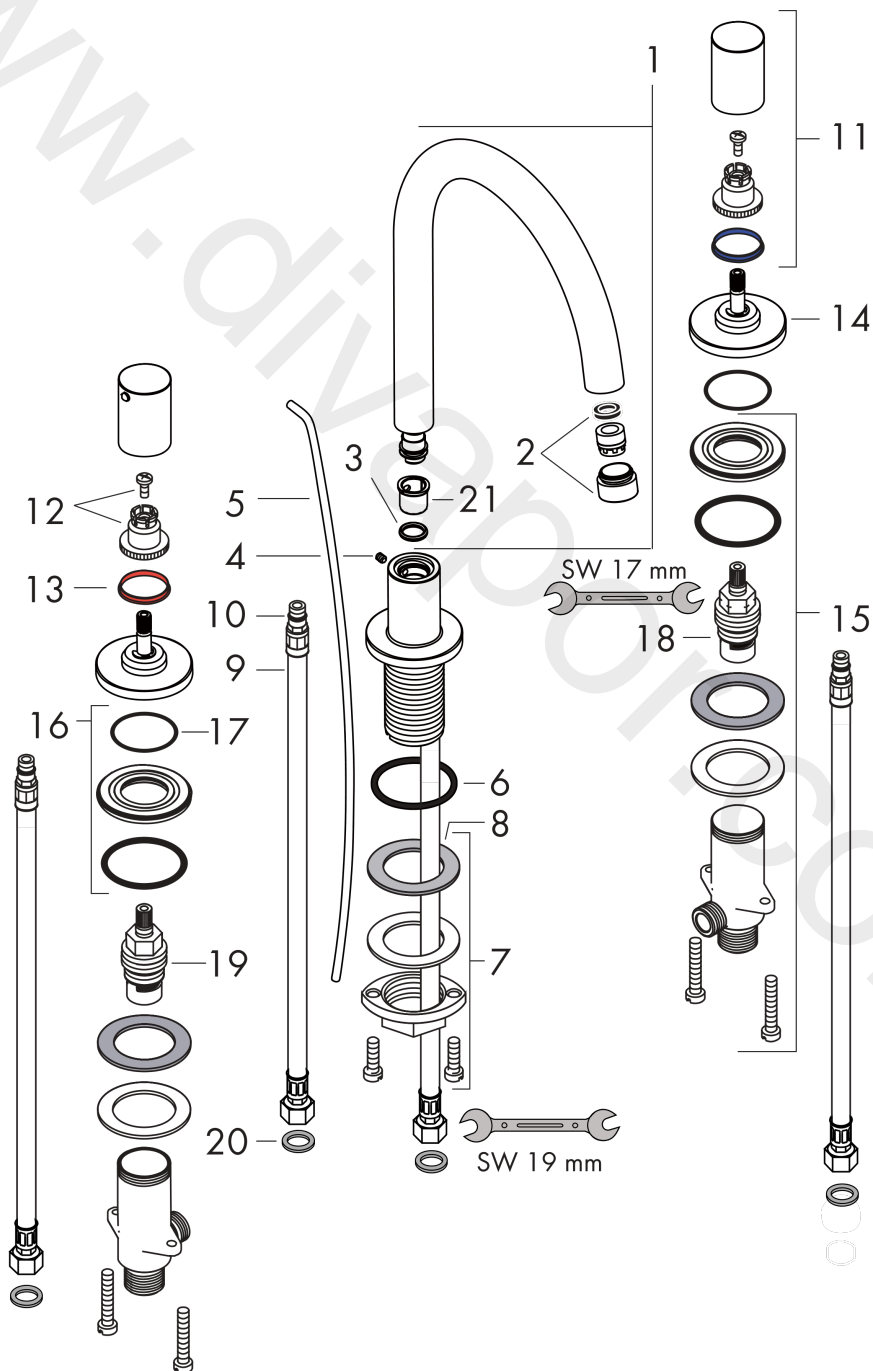

AXOR Uno²
3-hole basin mixer 160 with pop-up waste set and swivel spout with 140° range
 Surfaces: Article Number: **38053810**

Exploded Drawing

Year of production: **09/04 - 07/07**

AXOR Uno²

3-hole basin mixer 160 with pop-up waste set and swivel spout with 140° range

Surfaces: Article Number: **38053810**

Spare part list

Year of production: **09/04 - 07/07**

Pos.		Article Number	Price	PU
1	spout cpl.	97363810	£ 275,00	1
2	aerator laminar M18x1 (7 l/min)	96911810	£ 64,00	1
3	O-ring 11x2	98127000	£ 3,30	1
4	hollow set screw M4x5	98731000	£ 3,30	1
5	pull rod	96657810	£ 25,00	1
6	O-ring 40x3	92634000	£ 3,30	1
7	fixing set (Ø 32)	13961000	£ 25,00	1
8	lever collar	97548000	£ 3,30	1
9	connection hose 450 mm M10x1 G3/8	96507000	£ 43,00	1
10	O-ring 8x1,75	97827000	£ 3,30	1
11	handle	38093810	£ 137,00	1
12	handle fixing set	94184000	£ 6,10	1
13	set of color-rings cold / hot water	96319000	£ 9,00	1
14	escutcheon Ø 52 mm	97285810	-	1
15	stop valve cpl.	97357000	£ 137,00	1
16	nut	92854000	£ 20,50	1
17	O-Ring 32x2,5	96364000	£ 25,00	1
18	shut off unit left closing	94008000	£ 43,00	1
19	shut off unit right closing	94009000	£ 43,00	1
20	sealing set	95581000	£ 6,10	1
21	lever collar	92849000	£ 9,00	1
a	pop up waste	94139810	£ 173,00	1
b	supply pipe 490 mm	96786000	£ 64,00	1
c	fixation extension 35 mm	13898000	£ 79,00	1
d	Hose extension set for 3-Hole Basin Mixer	38959000	£ 147,00	1