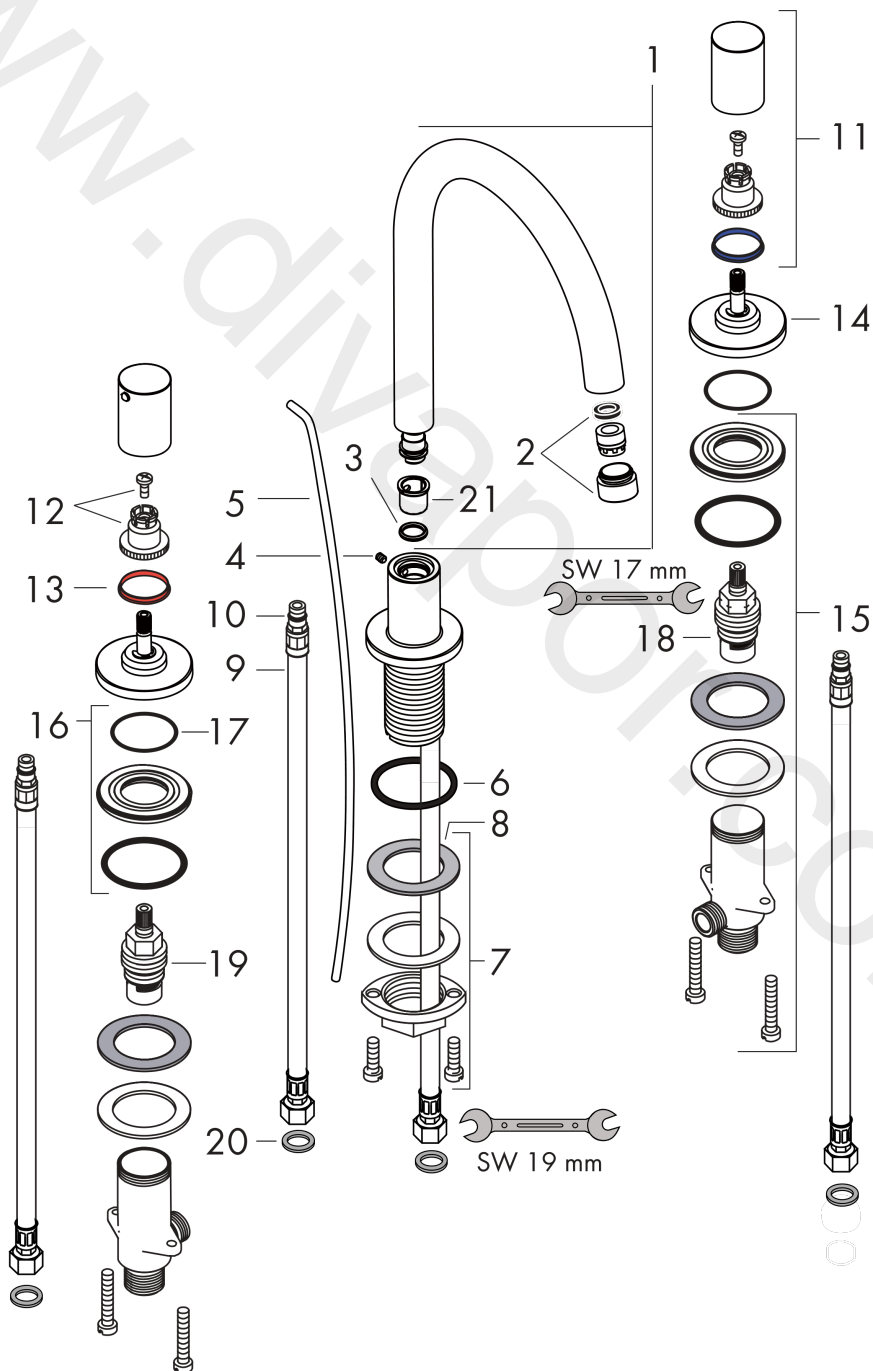

AXOR Uno²
3-hole basin mixer 160 with pop-up waste set and swivel spout with 140° range
 Surfaces: Article Number: **38053000**

Exploded Drawing

Year of production: **09/04 - 12/09**

AXOR Uno²

3-hole basin mixer 160 with pop-up waste set and swivel spout with 140° range

Surfaces: Article Number: **38053000**

Spare part list

Year of production: **09/04 - 12/09**

Pos.		Article Number	Price	PU
1	spout cpl.	97363000	£ 224,00	1
2	aerator laminar M18x1 (7 l/min)	96911000	£ 43,00	1
3	O-ring 11x2	98127000	£ 3,30	1
4	hollow set screw M4x5	98731000	£ 3,30	1
5	pull rod	96657000	£ 13,30	1
6	O-ring 40x3	92634000	£ 3,30	1
7	fixing set (Ø 32)	13961000	£ 25,00	1
8	lever collar	97548000	£ 3,30	1
9	connection hose 450 mm M10x1 G3/8	96507000	£ 43,00	1
10	O-ring 8x1,75	97827000	£ 3,30	1
11	handle	38093000	£ 96,00	1
12	handle fixing set	94184000	£ 6,10	1
13	set of color-rings cold / hot water	96319000	£ 9,00	1
14	escutcheon Ø 52 mm	97285000	£ 51,00	1
15	stop valve cpl.	97357000	£ 137,00	1
16	nut	92854000	£ 20,50	1
17	O-Ring 32x2,5	96364000	£ 25,00	1
18	shut off unit left closing	94008000	£ 43,00	1
19	shut off unit right closing	94009000	£ 43,00	1
20	sealing set	95581000	£ 6,10	1
21	lever collar	92849000	£ 9,00	1
a	pop up waste	94139000	£ 96,00	1
b	supply pipe 490 mm	96786000	£ 64,00	1
c	fixation extension 35 mm	13898000	£ 79,00	1