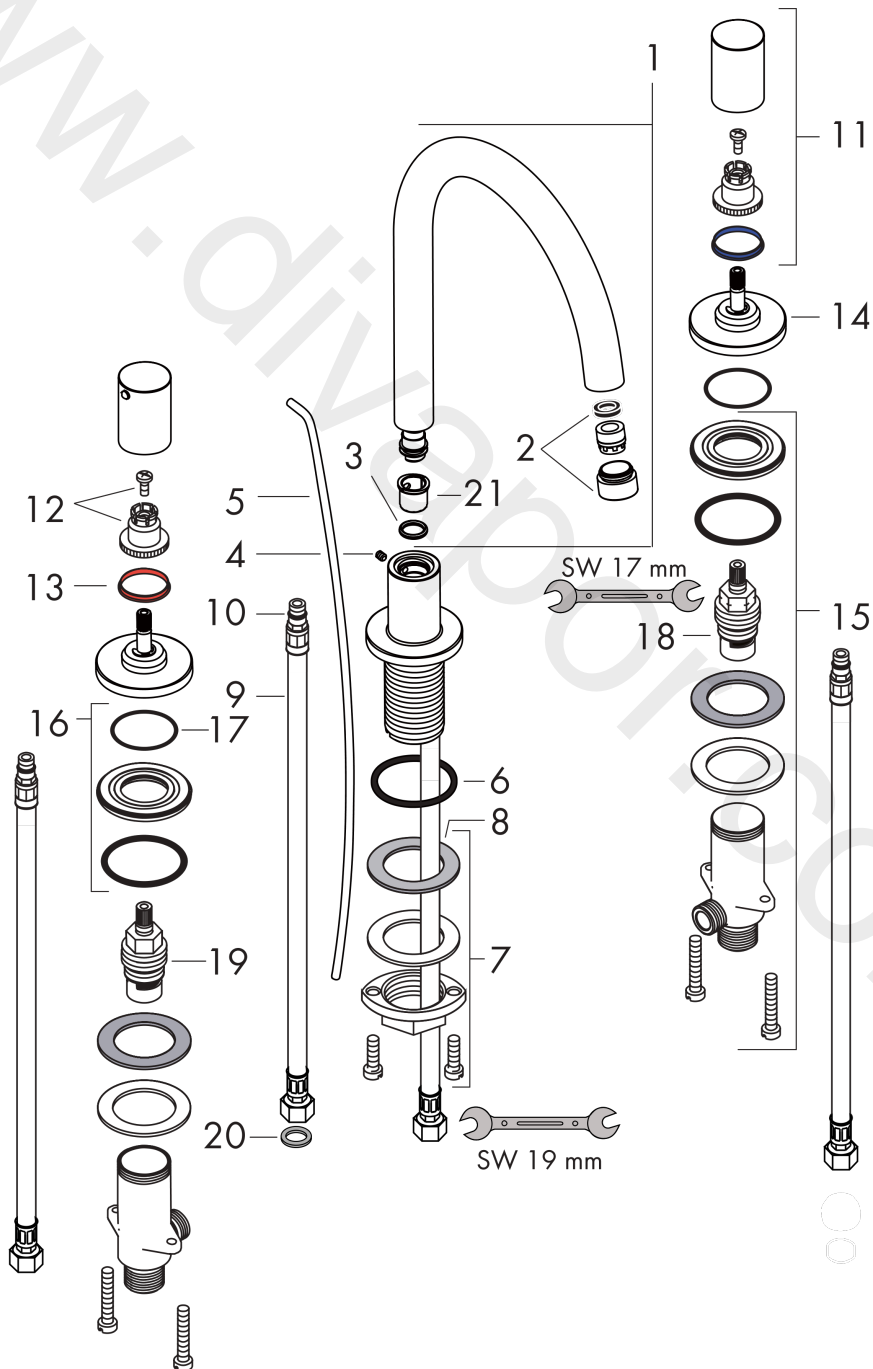

AXOR Uno²
3-hole basin mixer 160 with pop-up waste set and swivel spout with 140° range
 Surfaces: Article Number: **38053000**

Exploded Drawing

Year of production: **01/10 - 09/10**

AXOR Uno²

3-hole basin mixer 160 with pop-up waste set and swivel spout with 140° range

Surfaces: Article Number: **38053000**

Spare part list

Year of production: **01/10 - 09/10**

Pos.		Article Number	Price	PU
1	spout cpl.	97363000	£ 224,00	1
2	aerator M18x1 (5 l/min)	95387000	£ 43,00	1
3	O-ring 11x2	98127000	£ 3,30	1
4	hollow set screw M4x5	98731000	£ 3,30	1
5	pull rod	96657000	£ 13,30	1
6	O-ring 40x3	92634000	£ 3,30	1
7	fixing set (Ø 32)	13961000	£ 25,00	1
8	lever collar	97548000	£ 3,30	1
9	connection hose 450 mm M10x1 G3/8	96507000	£ 43,00	1
10	O-ring 8x1,75	97827000	£ 3,30	1
11	handle	38093000	£ 96,00	1
12	handle fixing set	94184000	£ 6,10	1
13	set of color-rings cold / hot water	96319000	£ 9,00	1
14	escutcheon Ø 52 mm	97285000	£ 51,00	1
15	stop valve cpl.	97357000	£ 137,00	1
16	nut	92854000	£ 20,50	1
17	O-Ring 32x2,5	96364000	£ 25,00	1
18	shut off unit left closing	94008000	£ 43,00	1
19	shut off unit right closing	94009000	£ 43,00	1
20	sealing set	95581000	£ 6,10	1
21	lever collar	92849000	£ 9,00	1
a	pop up waste	94139000	£ 96,00	1
b	supply pipe 490 mm	96786000	£ 64,00	1
c	fixation extension 35 mm	13898000	£ 79,00	1