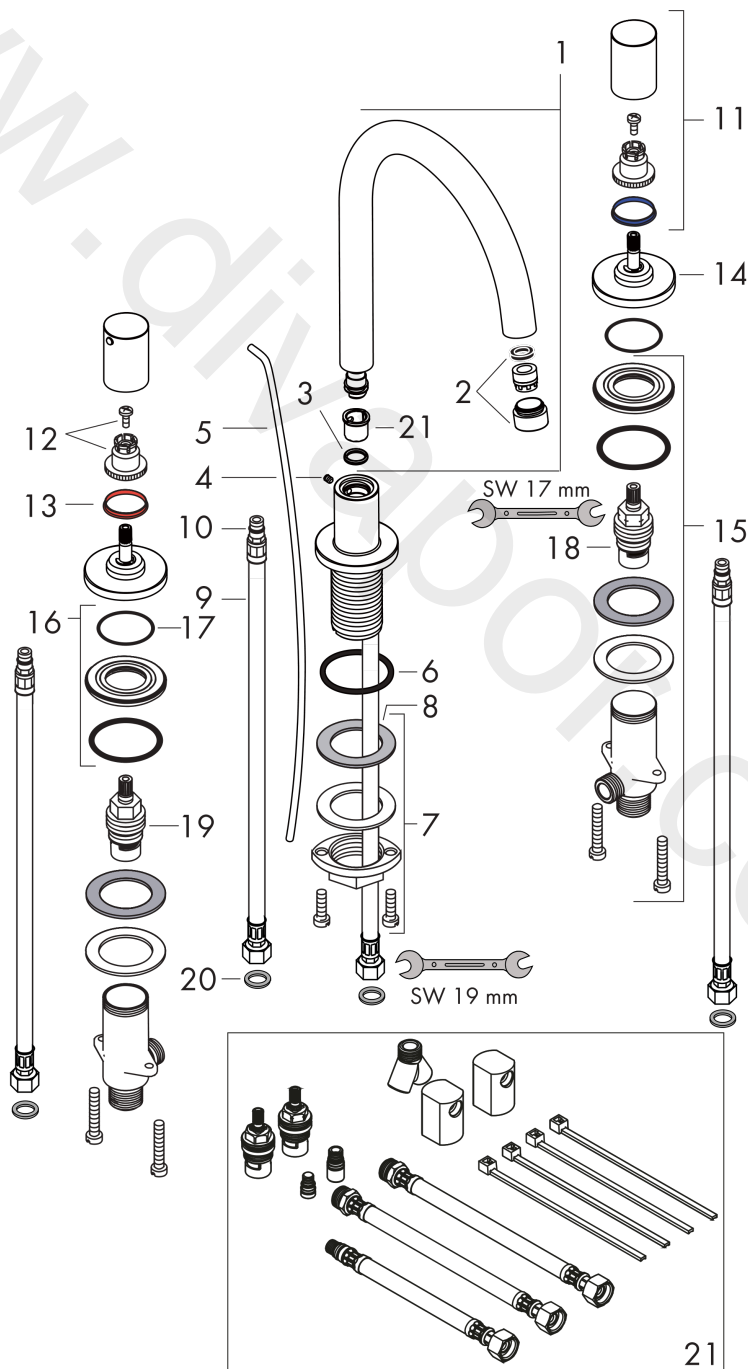

**AXOR Uno<sup>2</sup>**

**3-hole basin mixer 160 with pop-up waste set and swivel spout with 140° range**

Surfaces: Article Number: **38053000**

**Exploded Drawing**

Year of production: **10/10 - 12/18**

## AXOR Uno<sup>2</sup>

**3-hole basin mixer 160 with pop-up waste set and swivel spout with 140° range**

Surfaces: Article Number: **38053000**

### Spare part list

Year of production: **10/10 - 12/18**

Pos.		Article Number	Price	PU
1	spout cpl.	97363000	£ 224,00	1
2	aerator M18x1 (5 l/min)	95387000	£ 43,00	1
3	O-ring 11x2	98127000	£ 3,30	1
4	hollow set screw M4x5	98731000	£ 3,30	1
5	pull rod	96923000	£ 35,00	1
6	O-ring 40x3	92634000	£ 3,30	1
7	fixing set (Ø 32)	13961000	£ 25,00	1
8	lever collar	97548000	£ 3,30	1
9	connection hose 450 mm M10x1 G3/8	96507000	£ 43,00	1
10	O-ring 8x1,75	97827000	£ 3,30	1
11	handle	38093000	£ 96,00	1
12	handle fixing set	94184000	£ 6,10	1
13	set of color-rings cold / hot water	96319000	£ 9,00	1
14	escutcheon Ø 52 mm	97285000	£ 51,00	1
15	stop valve cpl.	97357000	£ 137,00	1
16	nut	92854000	£ 20,50	1
17	O-Ring 32x2,5	96364000	£ 25,00	1
18	shut off unit left closing	94008000	£ 43,00	1
19	shut off unit right closing	94009000	£ 43,00	1
20	sealing set	95581000	£ 6,10	1
21	lever collar	92849000	£ 9,00	1
a	pop up waste	94139000	£ 96,00	1
b	supply pipe 490 mm	96786000	£ 64,00	1
c	fixation extension 35 mm	13898000	£ 79,00	1