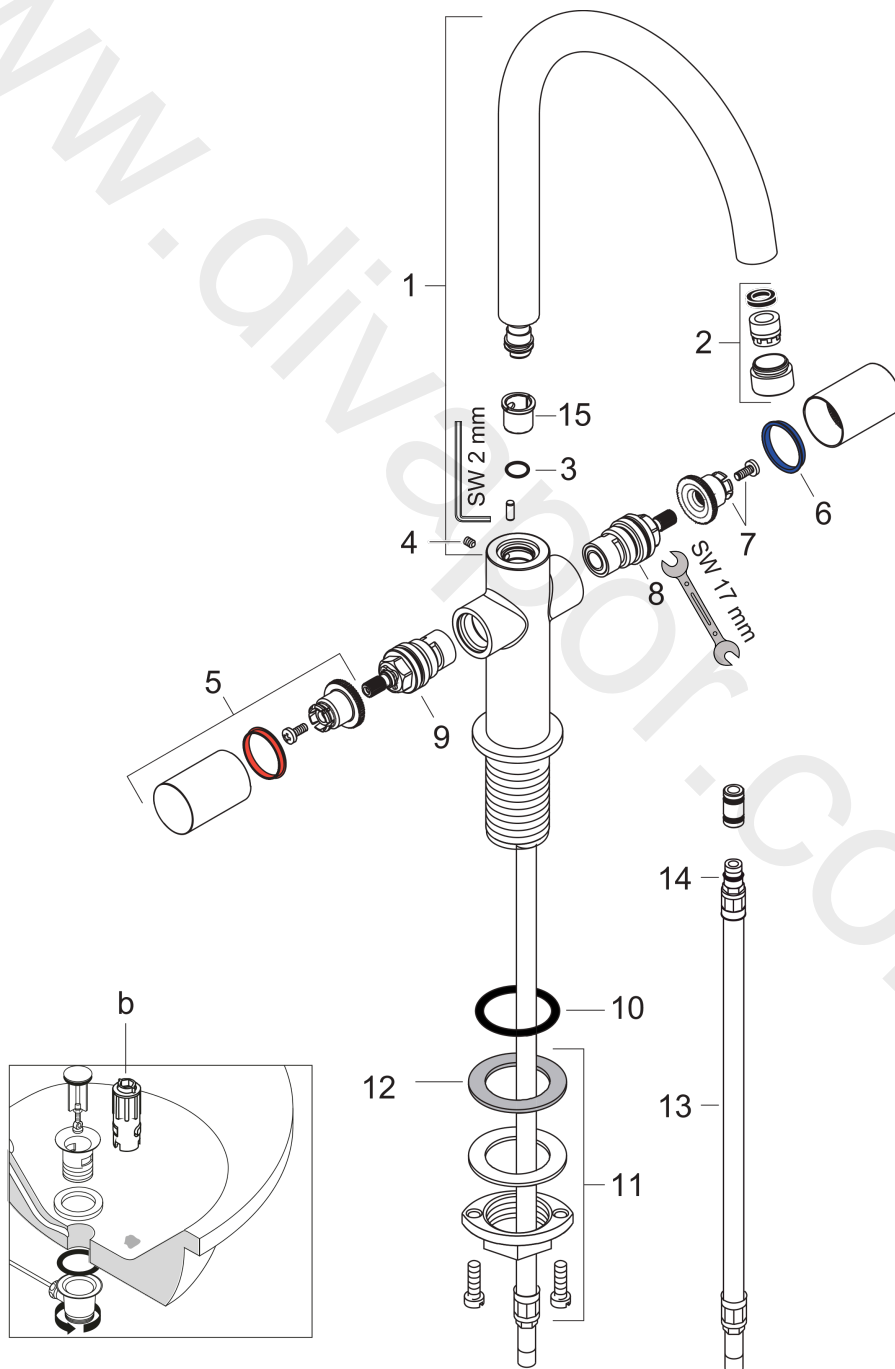

AXOR Uno²
2-handle basin mixer without pull-rod and swivel spout with 360° range
 Surfaces: Article Number: **38047810**

Exploded Drawing

Year of production: **01/06 - 07/07**

AXOR Uno²
2-handle basin mixer without pull-rod and swivel spout with 360° range
 Surfaces: Article Number: **38047810**

Spare part list

Year of production: **01/06 - 07/07**

Pos.		Article Number	Price	PU
1	spout cpl.	97363810	£ 275,00	1
2	aerator laminar M18x1 (7 l/min)	96911810	£ 64,00	1
3	O-ring 11x2	98127000	£ 3,30	1
4	hollow set screw M4x5	98731000	£ 3,30	1
5	handle	38093810	-	1
6	set of color-rings cold / hot water	96319000	£ 9,00	1
7	handle fixing set	94184000	£ 6,10	1
8	shut off unit left closing	94008000	£ 43,00	1
9	shut off unit right closing	94009000	£ 43,00	1
10	O-ring 34x4	98155000	£ 3,30	1
11	fixing set (Ø 32)	13961000	£ 25,00	1
12	lever collar	97548000	£ 3,30	1
13	connection hose 450 mm M10x1 G3/8	96507000	£ 43,00	1
14	O-ring 8x1,75	97827000	£ 3,30	1
15	lever collar	92849000	£ 9,00	1
a	supply pipe 490 mm	96786XXX	> £ 64,00	-
b	fixation extension 35 mm	13898000	£ 79,00	1