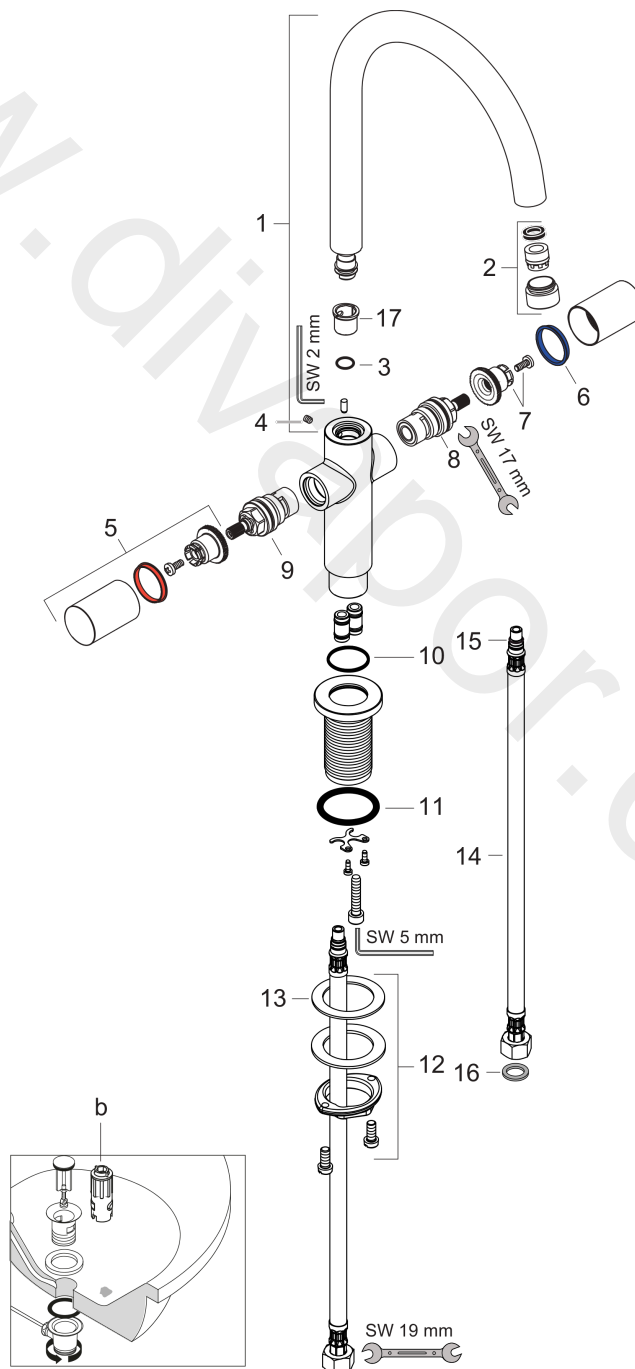

**AXOR Uno<sup>2</sup>**  
**2-handle basin mixer without pull-rod and swivel spout with 360° range**  
 Surfaces: Article Number: **38047000**

## Exploded Drawing

Year of production: **08/14 - 12/18**

## AXOR Uno<sup>2</sup>

**2-handle basin mixer without pull-rod and swivel spout with 360° range**

Surfaces: Article Number: **38047000**

### Spare part list

Year of production: **08/14 - 12/18**

Pos.		Article Number	Price	PU
1	spout cpl.	97363000	£ 224,00	1
2	aerator M18x1 (5 l/min)	95387000	£ 43,00	1
3	O-ring 11x2	98127000	£ 3,30	1
4	hollow set screw M4x5	98731000	£ 3,30	1
5	handle	38093000	£ 96,00	1
6	set of color-rings cold / hot water	96319000	£ 9,00	1
7	handle fixing set	94184000	£ 6,10	1
8	shut off unit left closing	94008000	£ 43,00	1
9	shut off unit right closing	94009000	£ 43,00	1
10	O-ring 26x1,5	98390000	£ 3,30	1
11	O-ring 34x4	98155000	£ 3,30	1
12	fixing set (Ø 32)	13961000	£ 25,00	1
13	lever collar	97548000	£ 3,30	1
14	connection hose 450 mm M8x0,75 G3/8	97206000	£ 35,00	1
15	O-ring 7x1,5	98422000	£ 3,30	1
16	sealing set	95581000	£ 6,10	1
17	lever collar	92849000	£ 9,00	1
a	fixation extension 35 mm	13898000	£ 79,00	1
b	special tool set	58085000	£ 9,00	1