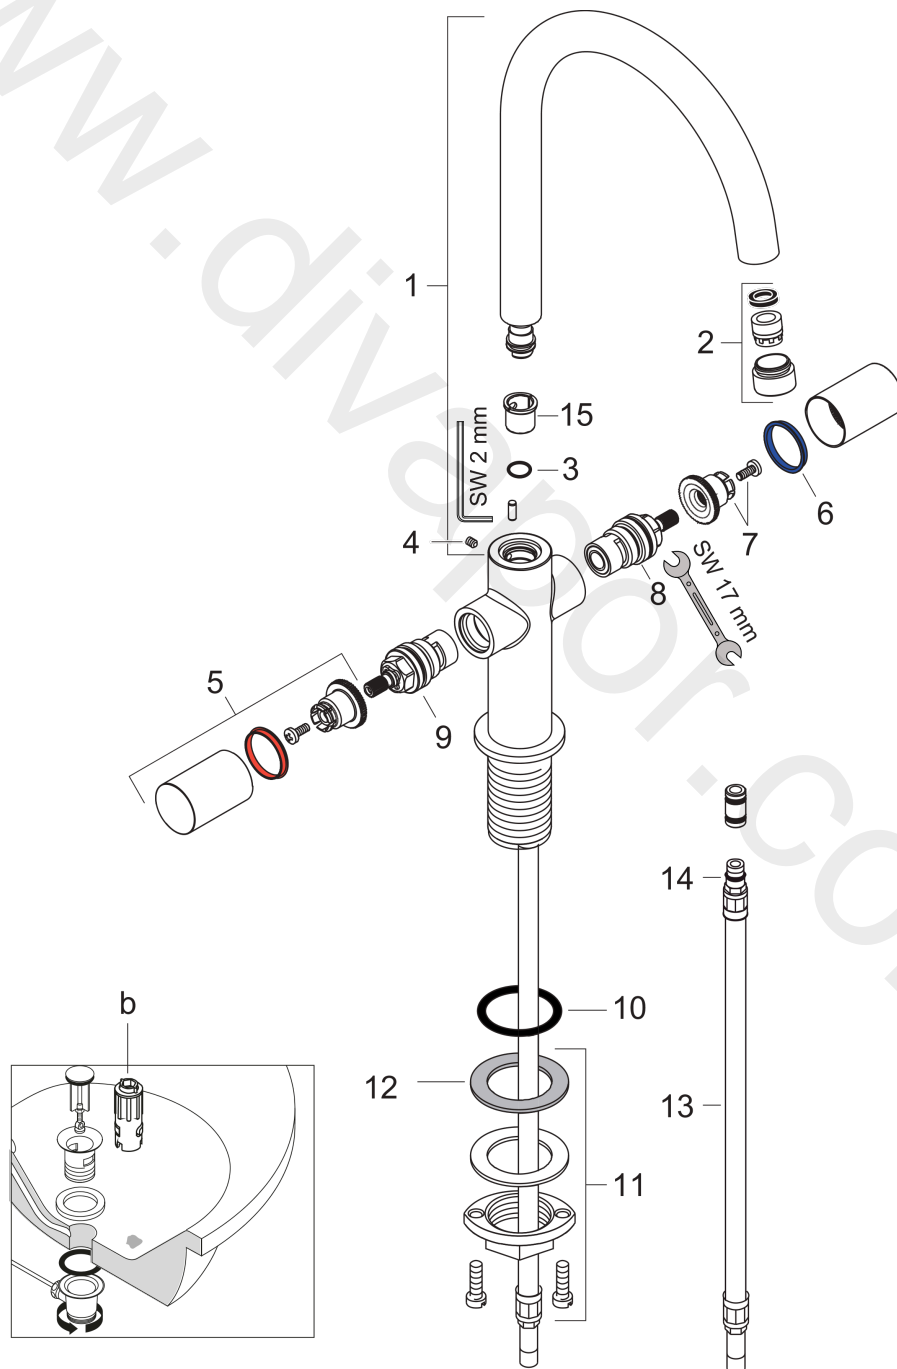

AXOR Uno²
2-handle basin mixer without pull-rod and swivel spout with 360° range
 Surfaces: Article Number: **38047000**

Exploded Drawing

Year of production: **01/06 - 12/09**

AXOR Uno²
2-handle basin mixer without pull-rod and swivel spout with 360° range
 Surfaces: Article Number: **38047000**

Spare part list

Year of production: **01/06 - 12/09**

Pos.		Article Number	Price	PU
1	spout cpl.	97363000	£ 224,00	1
2	aerator laminar M18x1 (7 l/min)	96911000	£ 43,00	1
3	O-ring 11x2	98127000	£ 3,30	1
4	hollow set screw M4x5	98731000	£ 3,30	1
5	handle	38093000	£ 96,00	1
6	set of color-rings cold / hot water	96319000	£ 9,00	1
7	handle fixing set	94184000	£ 6,10	1
8	shut off unit left closing	94008000	£ 43,00	1
9	shut off unit right closing	94009000	£ 43,00	1
10	O-ring 34x4	98155000	£ 3,30	1
11	fixing set (Ø 32)	13961000	£ 25,00	1
12	lever collar	97548000	£ 3,30	1
13	connection hose 450 mm M10x1 G3/8	96507000	£ 43,00	1
14	O-ring 8x1,75	97827000	£ 3,30	1
15	lever collar	92849000	£ 9,00	1
a	fixation extension 35 mm	13898000	£ 79,00	1
b	special tool set	58085000	£ 9,00	1