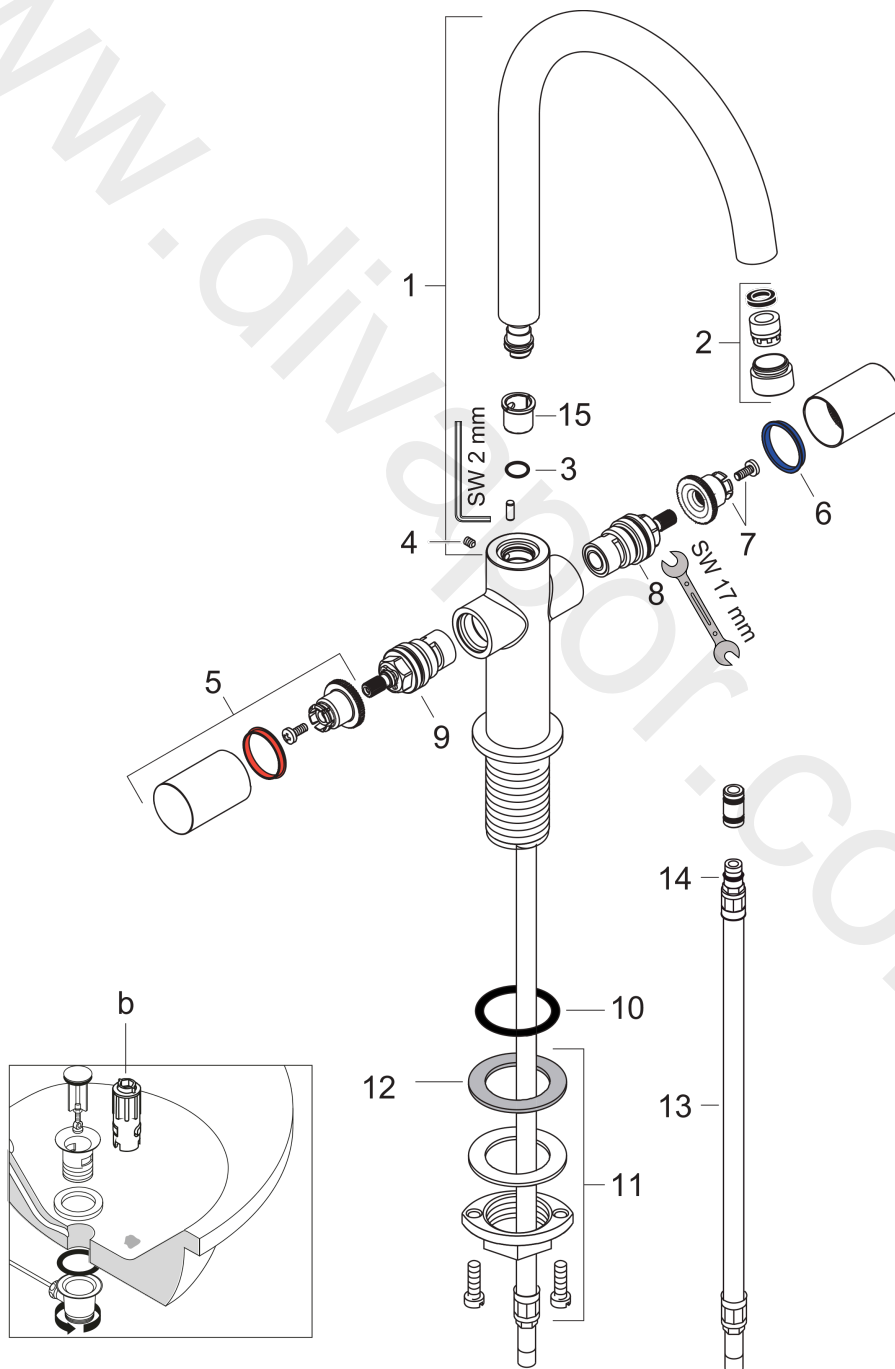

AXOR Uno²
2-handle basin mixer without pull-rod and swivel spout with 360° range
 Surfaces: Article Number: **38047000**

Exploded Drawing

Year of production: **01/10 - 09/10**

AXOR Uno²

2-handle basin mixer without pull-rod and swivel spout with 360° range

Surfaces: Article Number: **38047000**

Spare part list

Year of production: **01/10 - 09/10**

Pos.		Article Number	Price	PU
1	spout cpl.	97363000	£ 224,00	1
2	aerator M18x1 (5 l/min)	95387000	£ 43,00	1
3	O-ring 11x2	98127000	£ 3,30	1
4	hollow set screw M4x5	98731000	£ 3,30	1
5	handle	38093000	£ 96,00	1
6	set of color-rings cold / hot water	96319000	£ 9,00	1
7	handle fixing set	94184000	£ 6,10	1
8	shut off unit left closing	94008000	£ 43,00	1
9	shut off unit right closing	94009000	£ 43,00	1
10	O-ring 34x4	98155000	£ 3,30	1
11	fixing set (Ø 32)	13961000	£ 25,00	1
12	lever collar	97548000	£ 3,30	1
13	connection hose 450 mm M10x1 G3/8	96507000	£ 43,00	1
14	O-ring 8x1,75	97827000	£ 3,30	1
15	lever collar	92849000	£ 9,00	1
a	fixation extension 35 mm	13898000	£ 79,00	1
b	special tool set	58085000	£ 9,00	1