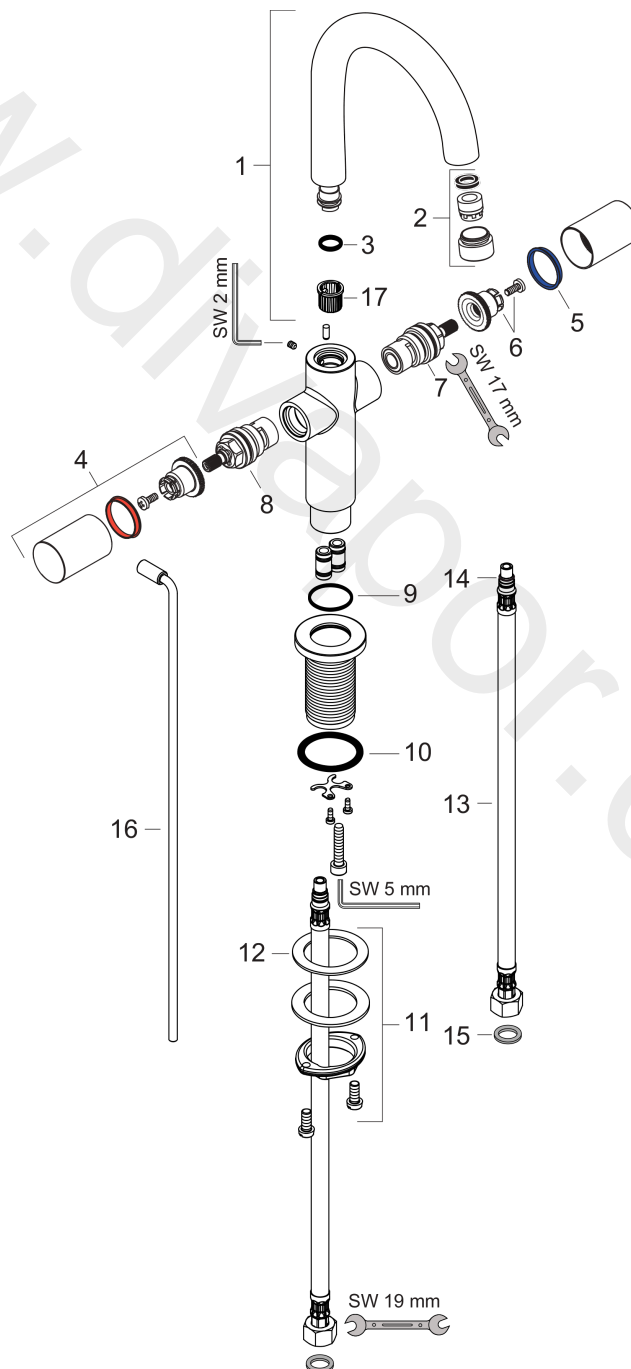

AXOR Uno²

2-handle basin mixer 170 with pop-up waste set and swivel spout with 360° range for hand wash basins

Surfaces: Article Number: **38045000**

Exploded Drawing

Year of production: 08/14 - 12/18

AXOR Uno²

2-handle basin mixer 170 with pop-up waste set and swivel spout with 360° range for hand wash basins

Surfaces: Article Number: **38045000**

Spare part list

Year of production: **08/14 - 12/18**

Pos.		Article Number	Price	PU
1	spout cpl.	97688000	£ 173,00	1
2	aerator M18x1 (5 l/min)	95387000	£ 43,00	1
3	O-ring 11x2	98127000	£ 3,30	1
4	handle	38093000	£ 96,00	1
5	set of color-rings cold / hot water	96319000	£ 9,00	1
6	handle fixing set	94184000	£ 6,10	1
7	shut off unit left closing	94008000	£ 43,00	1
8	shut off unit right closing	94009000	£ 43,00	1
9	O-ring 26x1,5	98390000	£ 3,30	1
10	O-ring 34x4	98155000	£ 3,30	1
11	fixing set (Ø 32)	13961000	£ 25,00	1
12	lever collar	97548000	£ 3,30	1
13	connection hose 450 mm M8x0,75 G3/8	97206000	£ 35,00	1
14	O-ring 7x1,5	98422000	£ 3,30	1
15	sealing set	95581000	£ 6,10	1
16	pull rod	95701000	£ 43,00	1
17	lever collar	92849000	£ 9,00	1
a	pop up waste	94139000	£ 96,00	1
b	fixation extension 35 mm	13898000	£ 79,00	1