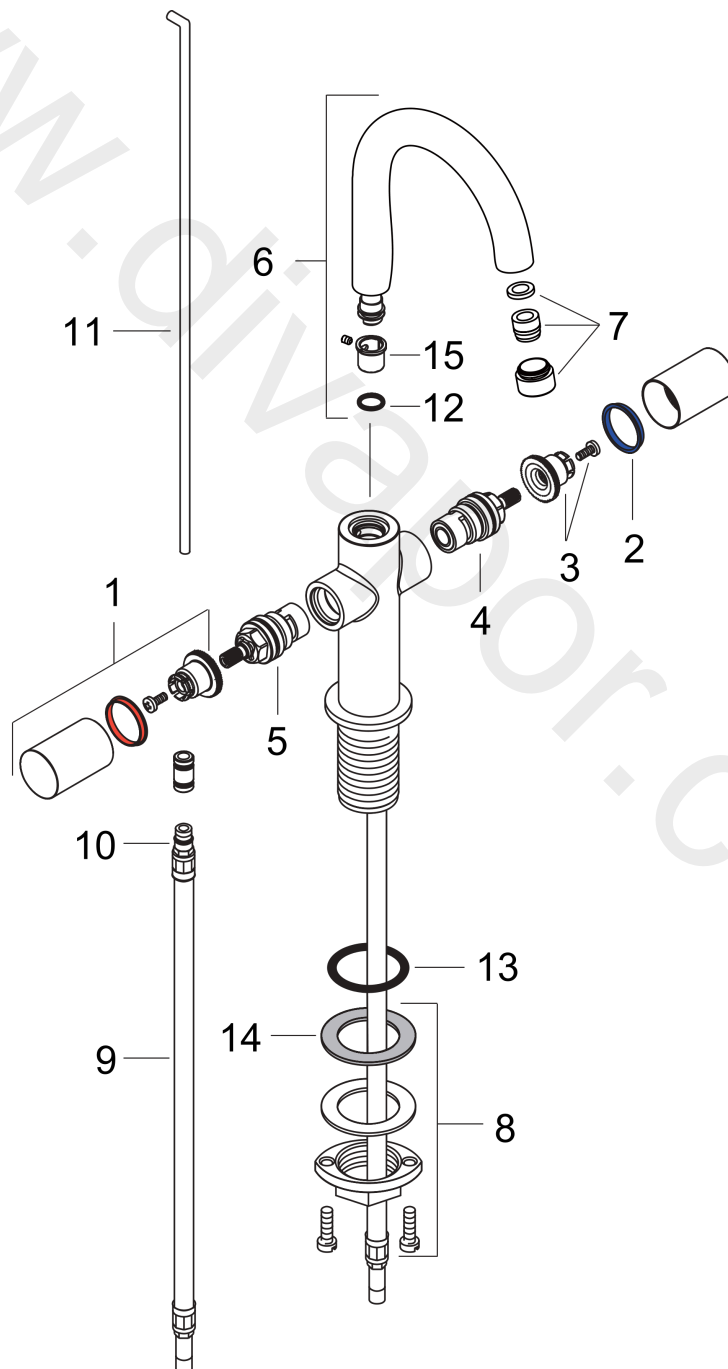

AXOR Uno²
2-handle basin mixer 170 with pop-up waste set and swivel spout with 360° range for hand wash basins
 Surfaces: Article Number: **38045000**

Exploded Drawing

Year of production: **06/05 - 12/09**

AXOR Uno²

2-handle basin mixer 170 with pop-up waste set and swivel spout with 360° range for hand wash basins

Surfaces: Article Number: **38045000**

Spare part list

Year of production: **06/05 - 12/09**

Pos.		Article Number	Price	PU
1	handle	38093000	£ 96,00	1
2	set of color-rings cold / hot water	96319000	£ 9,00	1
3	handle fixing set	94184000	£ 6,10	1
4	shut off unit left closing	94008000	£ 43,00	1
5	shut off unit right closing	94009000	£ 43,00	1
6	spout cpl.	97688000	£ 173,00	1
7	aerator laminar M18x1 (7 l/min)	96911000	£ 43,00	1
8	fixing set (Ø 32)	13961000	£ 25,00	1
9	connection hose 450 mm M10x1 G3/8	96507000	£ 43,00	1
10	O-ring 8x1,75	97827000	£ 3,30	1
11	pull rod	94083000	£ 35,00	1
12	O-ring 11x2	98127000	£ 3,30	1
13	O-ring 34x4	98155000	£ 3,30	1
14	lever collar	97548000	£ 3,30	1
15	lever collar	92849000	£ 9,00	1
a	pop up waste	94139000	£ 96,00	1
b	supply pipe 490 mm	96786000	£ 64,00	1
c	fixation extension 35 mm	13898000	£ 79,00	1