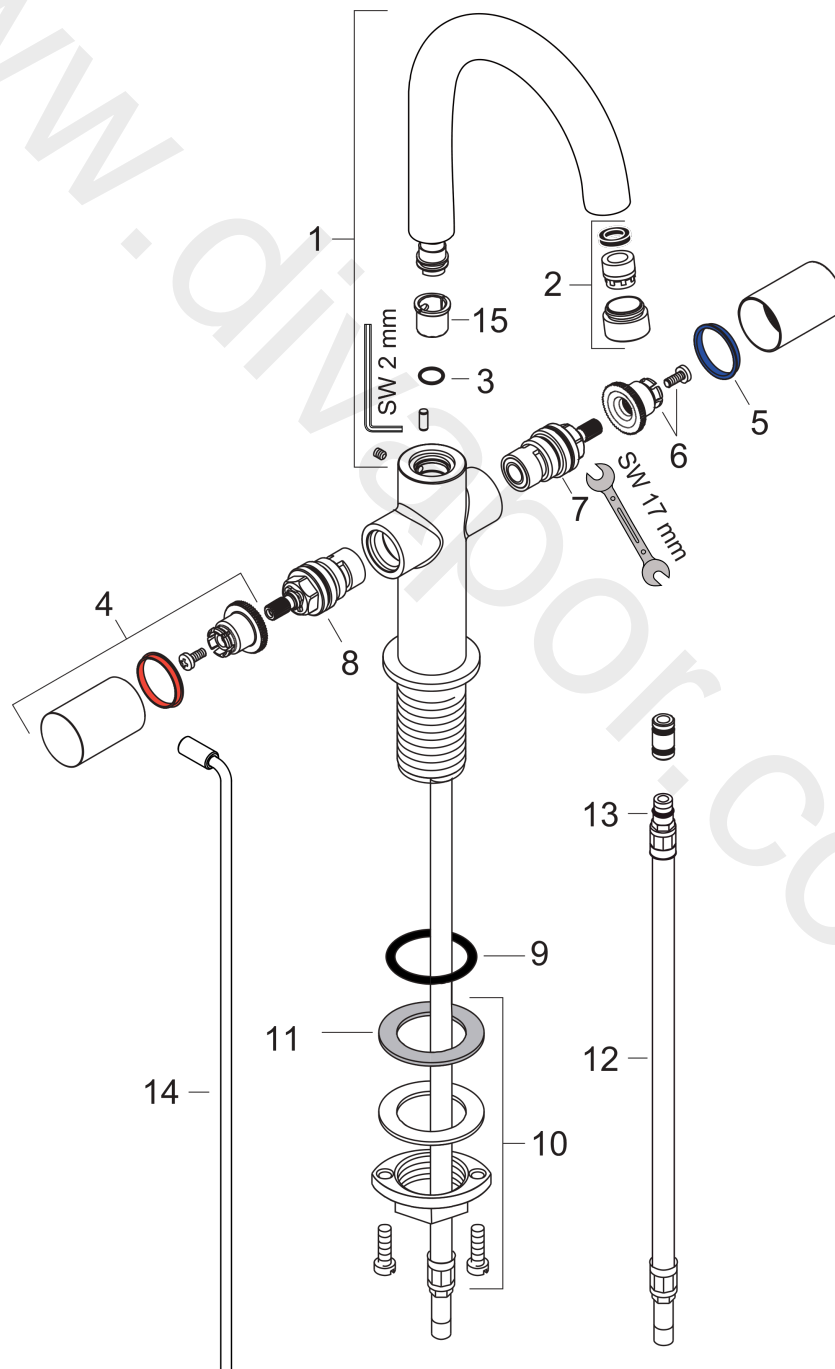

AXOR Uno²

2-handle basin mixer 170 with pop-up waste set and swivel spout with 360° range for hand wash basins

Surfaces: Article Number: **38045000**

Exploded Drawing

Year of production: **01/10 - 09/10**

AXOR Uno²

2-handle basin mixer 170 with pop-up waste set and swivel spout with 360° range for hand wash basins

Surfaces: Article Number: **38045000**

Spare part list

Year of production: **01/10 - 09/10**

Pos.		Article Number	Price	PU
1	spout cpl.	97688000	£ 173,00	1
2	aerator M18x1 (5 l/min)	95387000	£ 43,00	1
3	O-ring 11x2	98127000	£ 3,30	1
4	handle	38093000	£ 96,00	1
5	set of color-rings cold / hot water	96319000	£ 9,00	1
6	handle fixing set	94184000	£ 6,10	1
7	shut off unit left closing	94008000	£ 43,00	1
8	shut off unit right closing	94009000	£ 43,00	1
9	O-ring 34x4	98155000	£ 3,30	1
10	fixing set (Ø 32)	13961000	£ 25,00	1
11	lever collar	97548000	£ 3,30	1
12	connection hose 450 mm M10x1 G3/8	96507000	£ 43,00	1
13	O-ring 8x1,75	97827000	£ 3,30	1
14	pull rod	94083000	£ 35,00	1
15	lever collar	92849000	£ 9,00	1
a	pop up waste	94139000	£ 96,00	1
b	supply pipe 490 mm	96786000	£ 64,00	1
c	fixation extension 35 mm	13898000	£ 79,00	1