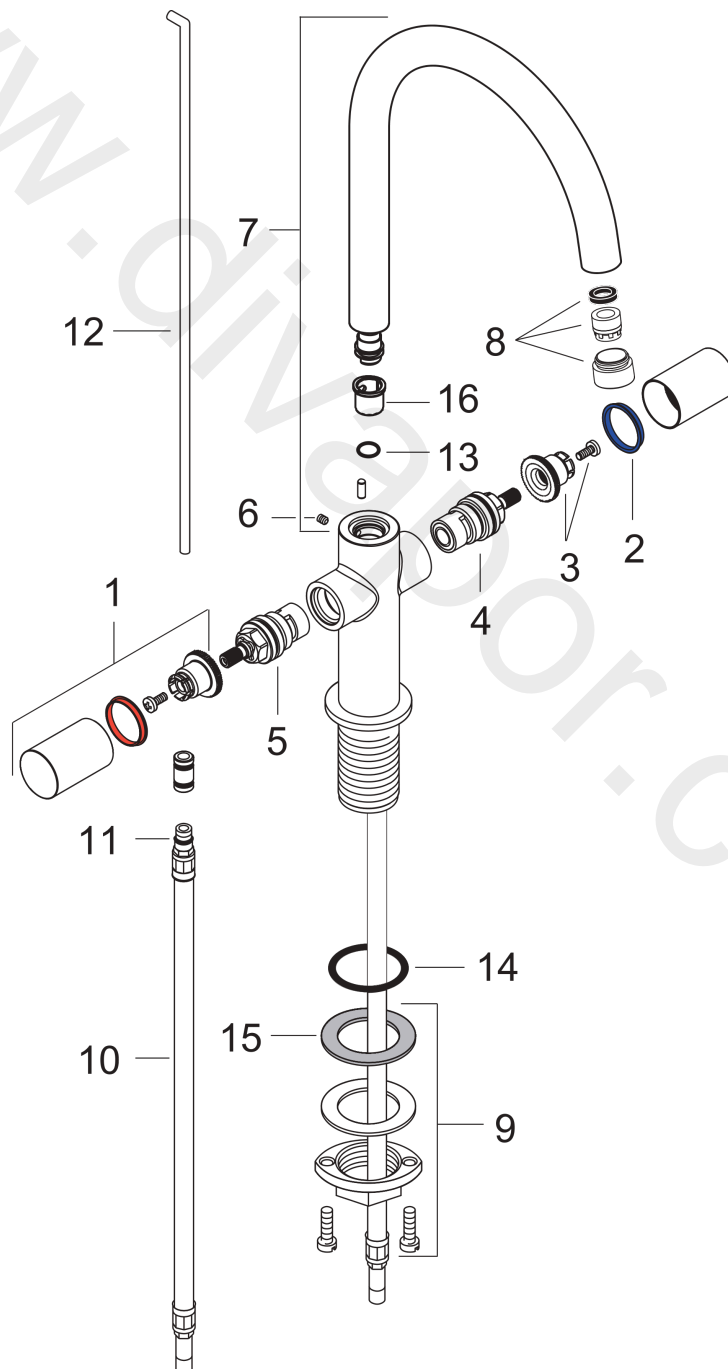

AXOR Uno²
2-handle basin mixer 230 with pop-up waste set and swivel spout with 360° range
Surfaces: Article Number: **38040810**

Exploded Drawing

Year of production: **09/04 - 07/07**

AXOR Uno²

2-handle basin mixer 230 with pop-up waste set and swivel spout with 360° range

Surfaces: Article Number: **38040810**

Spare part list

Year of production: **09/04 - 07/07**

Pos.		Article Number	Price	PU
1	handle	38093810	-	1
2	set of color-rings cold / hot water	96319000	£ 9,00	1
3	handle fixing set	94184000	£ 6,10	1
4	shut off unit left closing	94008000	£ 43,00	1
5	shut off unit right closing	94009000	£ 43,00	1
6	hollow set screw M4x5	98731000	£ 3,30	1
7	spout cpl.	97363810	£ 275,00	1
8	aerator laminar M18x1 (7 l/min)	96911810	£ 64,00	1
9	fixing set (Ø 32)	13961000	£ 25,00	1
10	connection hose 450 mm M10x1 G3/8	96507000	£ 43,00	1
11	O-ring 8x1,75	97827000	£ 3,30	1
12	pull rod	94083810	£ 43,00	1
13	O-ring 11x2	98127000	£ 3,30	1
14	O-ring 34x4	98155000	£ 3,30	1
15	lever collar	97548000	£ 3,30	1
16	lever collar	92849000	£ 9,00	1
a	pop up waste	94139810	£ 173,00	1
b	supply pipe 490 mm	96786000	£ 64,00	1
c	fixation extension 35 mm	13898000	£ 79,00	1