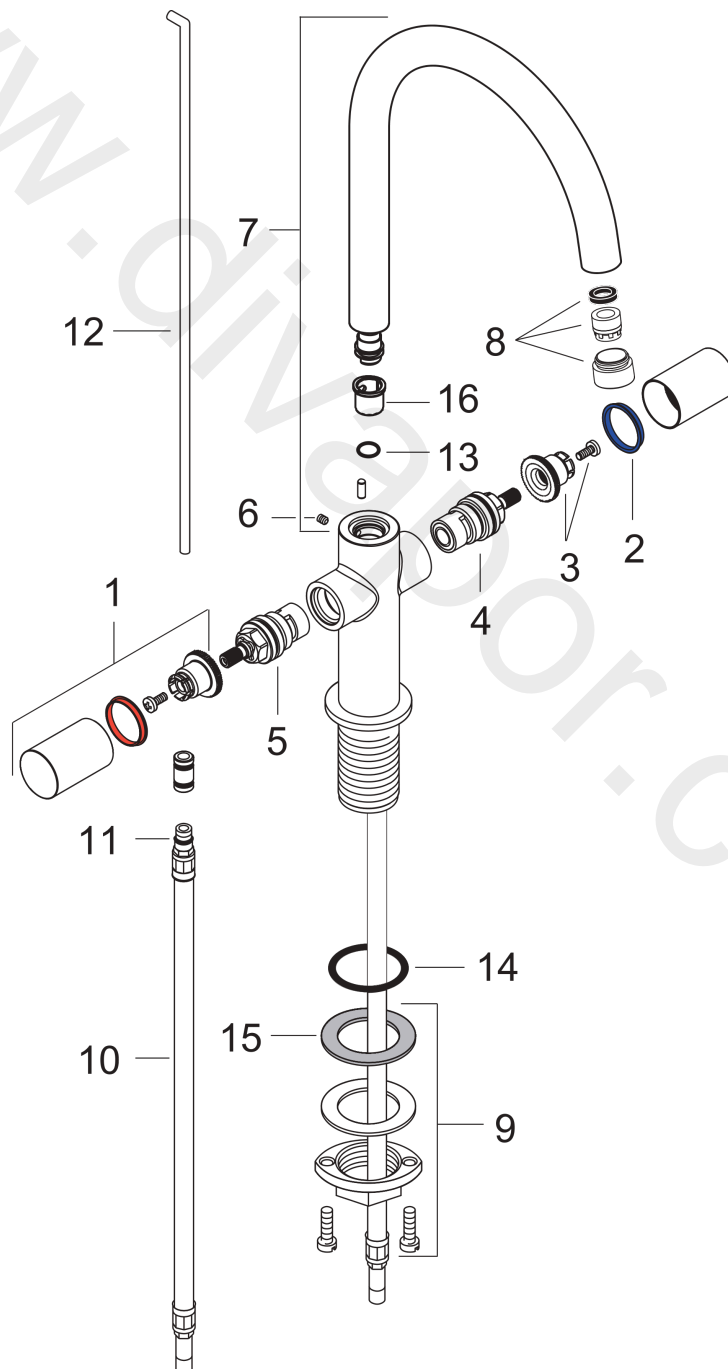

**AXOR Uno<sup>2</sup>**  
**2-handle basin mixer 230 with pop-up waste set and swivel spout with 360° range**  
 Surfaces: Article Number: **38040000**

## Exploded Drawing

Year of production: **09/04 - 12/09**

## AXOR Uno<sup>2</sup>

**2-handle basin mixer 230 with pop-up waste set and swivel spout with 360° range**

Surfaces: Article Number: **38040000**

### Spare part list

Year of production: **09/04 - 12/09**

Pos.		Article Number	Price	PU
1	handle	38093000	£ 96,00	1
2	set of color-rings cold / hot water	96319000	£ 9,00	1
3	handle fixing set	94184000	£ 6,10	1
4	shut off unit right closing	94009000	£ 43,00	1
5	shut off unit left closing	94008000	£ 43,00	1
6	hollow set screw M4x5	98731000	£ 3,30	1
7	spout cpl.	97363000	£ 224,00	1
8	aerator laminar M18x1 (7 l/min)	96911000	£ 43,00	1
9	fixing set (Ø 32)	13961000	£ 25,00	1
10	connection hose 450 mm M10x1 G3/8	96507000	£ 43,00	1
11	O-ring 8x1,75	97827000	£ 3,30	1
12	pull rod	94083000	£ 35,00	1
13	O-ring 11x2	98127000	£ 3,30	1
14	O-ring 34x4	98155000	£ 3,30	1
15	lever collar	97548000	£ 3,30	1
16	lever collar	92849000	£ 9,00	1
a	pop up waste	94139000	£ 96,00	1
b	supply pipe 490 mm	96786000	£ 64,00	1
c	fixation extension 35 mm	13898000	£ 79,00	1